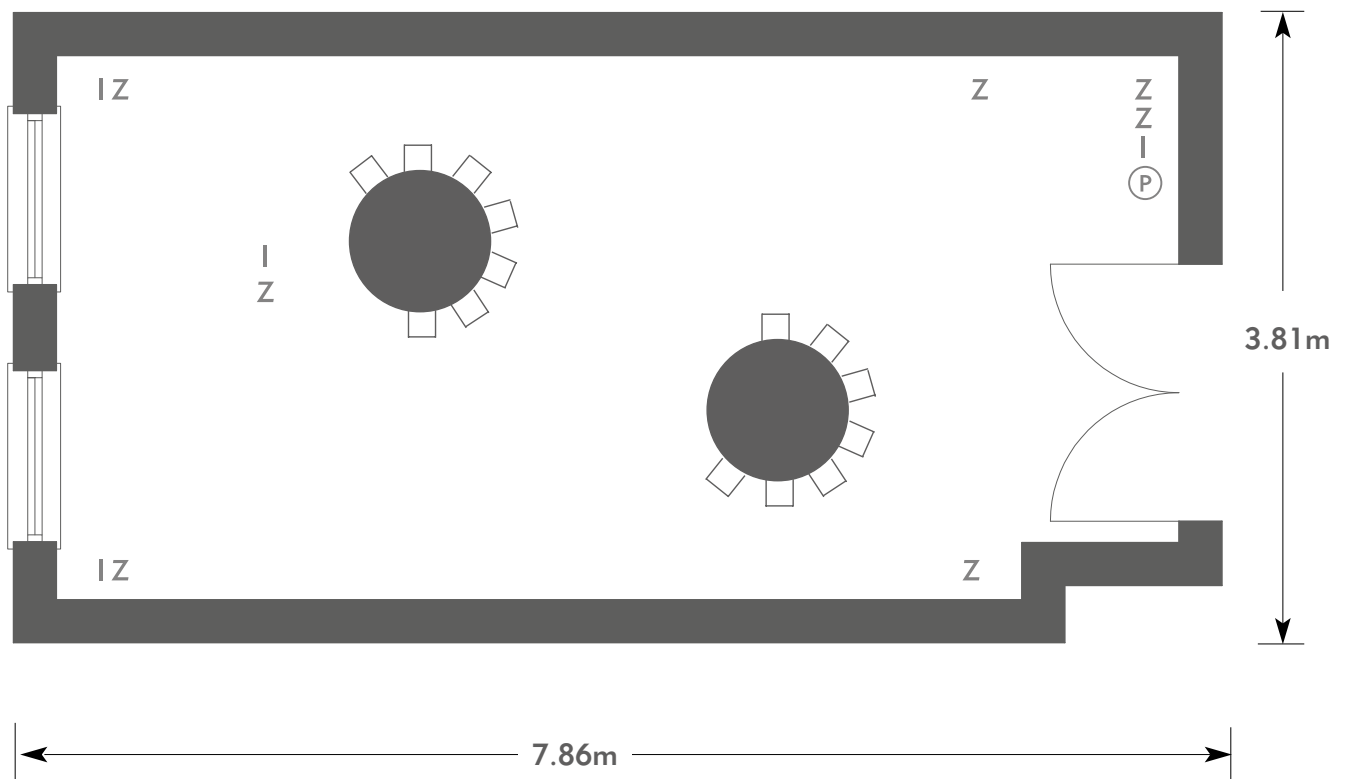

ROYAL BERKSHIRE

Yellow Room

Room plan: Boardroom

Capacity: 12 people

ROYAL BERKSHIRE

AN EXCLUSIVE VENUE

KEY:

- Z = 13 Amp Sockets
- 32A = 32 AMP Single Phase
- (P) = Phone Point
- I = ISDN line

ROYAL BERKSHIRE

Yellow Room

Room plan: Classroom

Capacity: 14 people

ROYAL BERKSHIRE

AN EXCLUSIVE VENUE

KEY:

- Z = 13 Amp Sockets
- 32A = 32 AMP Single Phase
- (P) = Phone Point
- I = ISDN line

ROYAL BERKSHIRE

Yellow Room

Room plan: Cabaret

Capacity: 14 people

ROYAL BERKSHIRE

AN EXCLUSIVE VENUE

KEY:

- Z = 13 Amp Sockets
- 32A = 32 AMP Single Phase
- (P) = Phone Point
- I = ISDN line

- TV = T. V. Socket
- L/S = Light Switch
- (C) (L) = Chandelier / Ceiling light
- ==== = Screen
- A/C = Heating / Aircon

Diagrams are not to scale, layouts are representative.

To book your meeting or event,
call **01276 478476** or email
groupsales@exclusive.co.uk