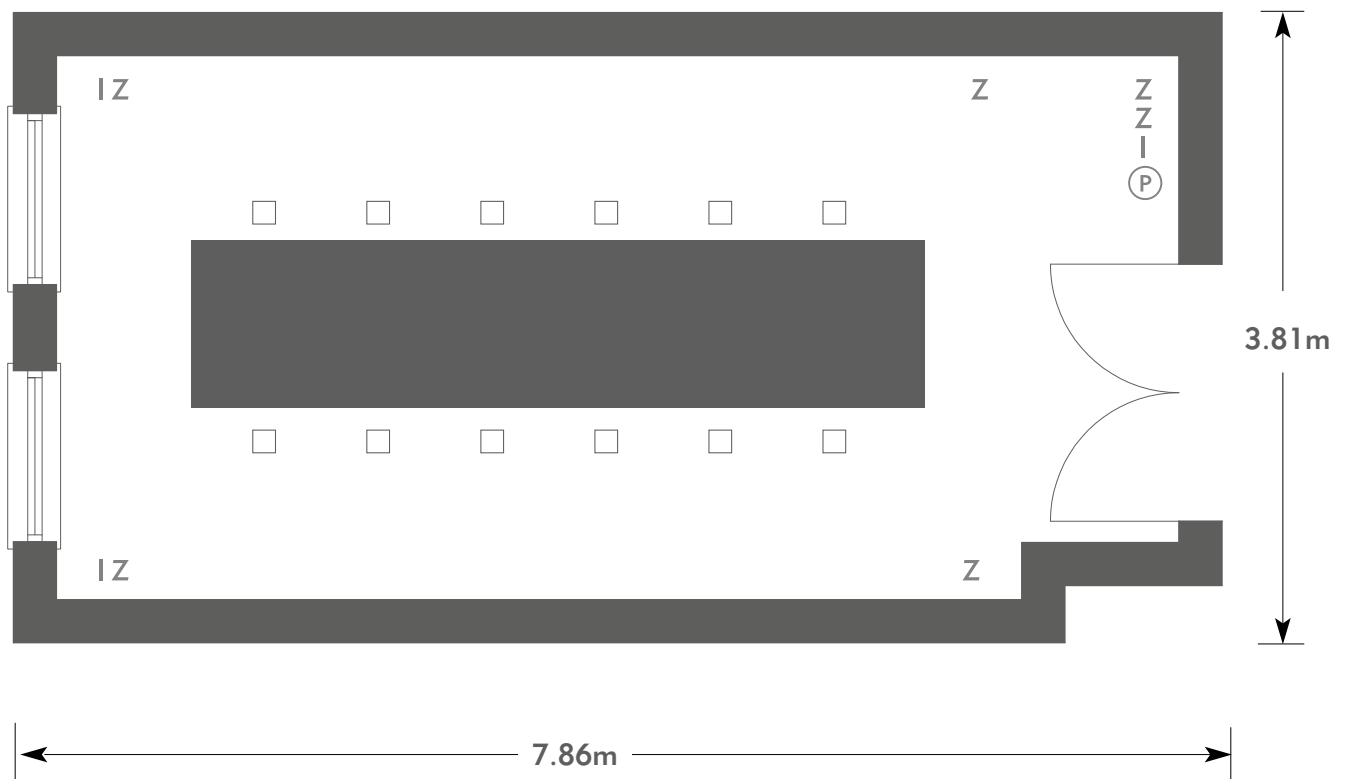

ROYAL BERKSHIRE

Yellow Room

Room plan: Boardroom

Capacity: 12 people

ROYAL BERKSHIRE

AN EXCLUSIVE VENUE

KEY:

- Z = 13 Amp Sockets
- 32A = 32 AMP Single Phase
- (P) = Phone Point
- I = ISDN line

- TV = T. V. Socket
- L/S = Light Switch
- (C) (L) = Chandelier / Ceiling light
- ≡ = Screen
- A/C = Heating / Aircon

Diagrams are not to scale, layouts are representative.

To book your meeting or event,
call **01276 478476** or email
groupsales@exclusive.co.uk

ROYAL BERKSHIRE

Yellow Room

Room plan: Classroom

Capacity: 14 people

ROYAL BERKSHIRE

AN EXCLUSIVE VENUE

KEY:

- Z = 13 Amp Sockets
- 32A = 32 AMP Single Phase
- (P) = Phone Point
- I = ISDN line

ROYAL BERKSHIRE

Yellow Room

Room plan: Cabaret

Capacity: 14 people

ROYAL BERKSHIRE

AN EXCLUSIVE VENUE

KEY:

- Z = 13 Amp Sockets
- 32A = 32 AMP Single Phase
- (P) = Phone Point
- I = ISDN line