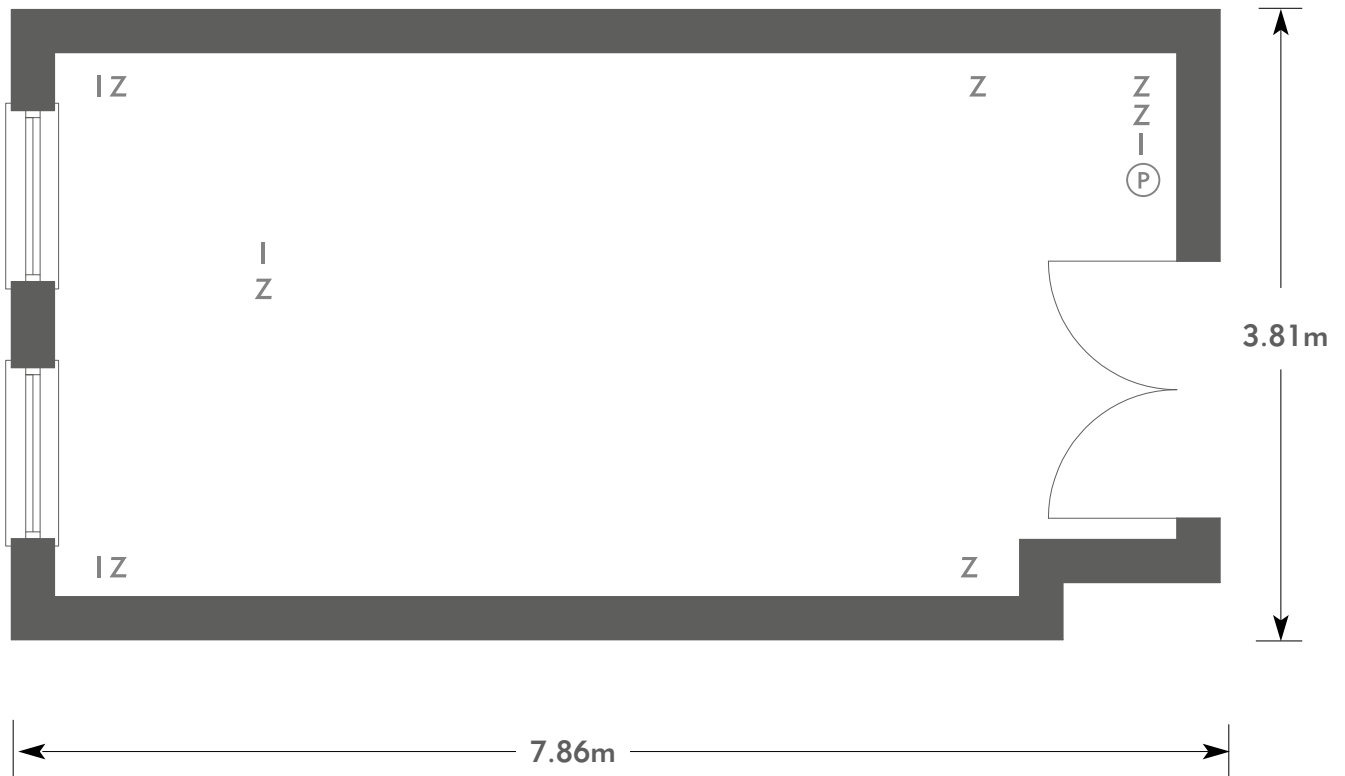

ROYAL BERKSHIRE

Yellow Room

ROYAL BERKSHIRE

AN EXCLUSIVE VENUE

KEY:

- Z = 13 Amp Sockets
- 32A = 32 AMP Single Phase
- (P) = Phone Point
- I = ISDN line

- TV = T. V. Socket
- L/S = Light Switch
- (C) (L) = Chandelier / Ceiling light
- ==== = Screen
- A/C = Heating / Aircon

ROYAL BERKSHIRE

Yellow Room

Room plan: Boardroom

Capacity: 12 people

ROYAL BERKSHIRE

AN EXCLUSIVE VENUE

KEY:

- Z = 13 Amp Sockets
- 32A = 32 AMP Single Phase
- (P) = Phone Point
- I = ISDN line

ROYAL BERKSHIRE

Yellow Room

Room plan: Classroom

Capacity: 14 people

ROYAL BERKSHIRE

AN EXCLUSIVE VENUE

KEY:

- Z = 13 Amp Sockets
- 32A = 32 AMP Single Phase
- (P) = Phone Point
- I = ISDN line

ROYAL BERKSHIRE

Yellow Room

Room plan: Cabaret

Capacity: 14 people

ROYAL BERKSHIRE

AN EXCLUSIVE VENUE

KEY:

- Z = 13 Amp Sockets
- 32A = 32 AMP Single Phase
- (P) = Phone Point
- I = ISDN line