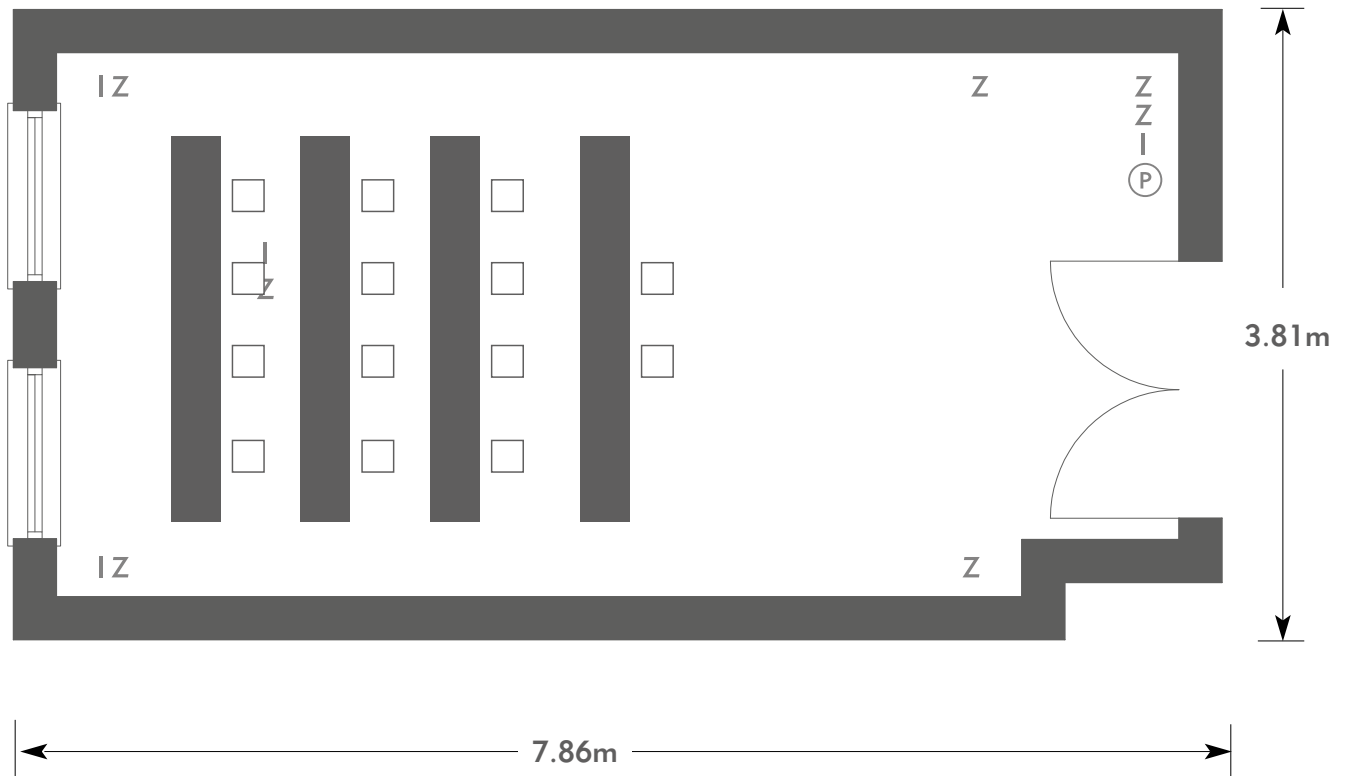

ROYAL BERKSHIRE

Yellow Room

Room plan: Boardroom

Capacity: 12 people

ROYAL BERKSHIRE

AN EXCLUSIVE VENUE

KEY:

- Z = 13 Amp Sockets
- 32A = 32 AMP Single Phase
- (P) = Phone Point
- I = ISDN line

ROYAL BERKSHIRE

Yellow Room

Room plan: Classroom

Capacity: 14 people

ROYAL BERKSHIRE

AN EXCLUSIVE VENUE

KEY:

- Z = 13 Amp Sockets
- 32A = 32 AMP Single Phase
- (P) = Phone Point
- I = ISDN line

- TV = T. V. Socket
- L/S = Light Switch
- (C) (L) = Chandelier / Ceiling light
- ==== = Screen
- A/C = Heating / Aircon

Diagrams are not to scale, layouts are representative.

To book your meeting or event,
call **01276 478476** or email
groupsales@exclusive.co.uk

ROYAL BERKSHIRE

Yellow Room

Room plan: Cabaret

Capacity: 14 people

ROYAL BERKSHIRE

AN EXCLUSIVE VENUE

KEY:

- Z = 13 Amp Sockets
- 32A = 32 AMP Single Phase
- (P) = Phone Point
- I = ISDN line