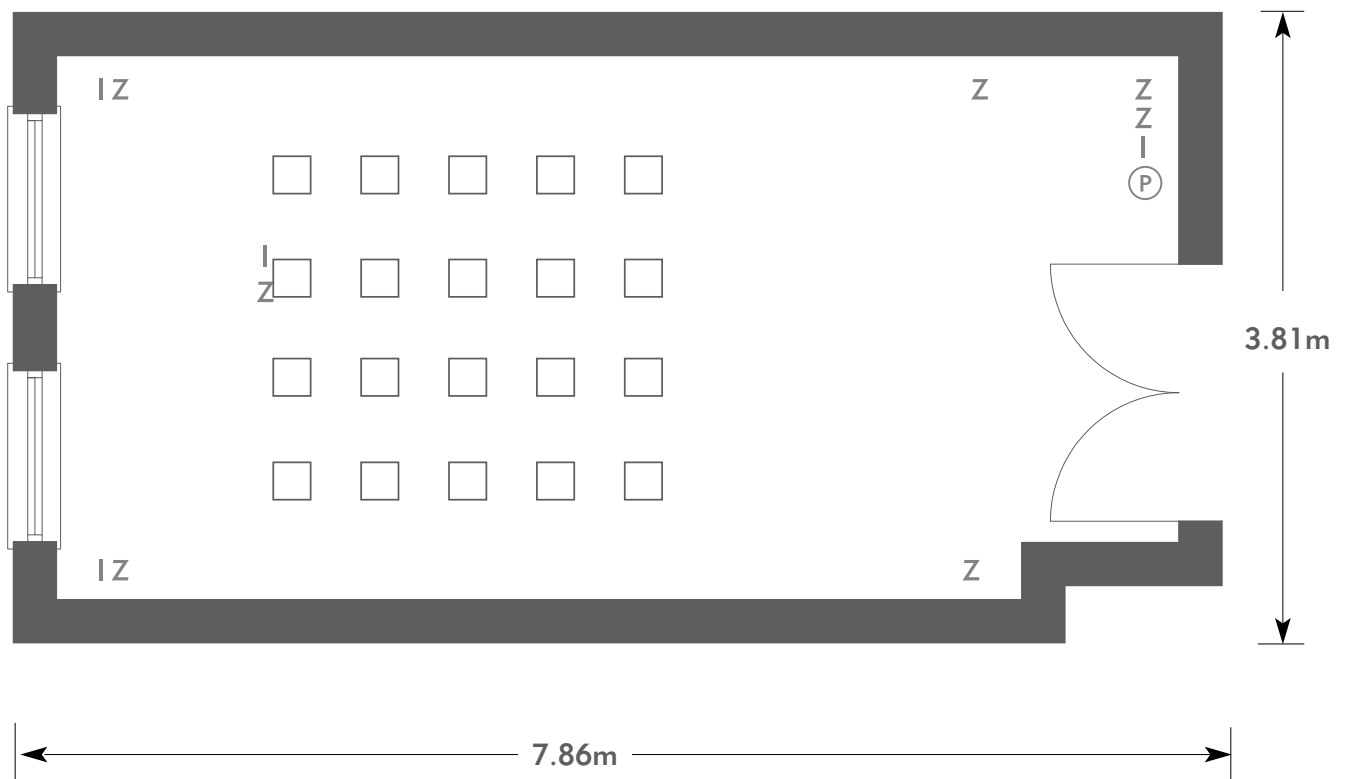

ROYAL BERKSHIRE

Yellow Room

Room plan: Theatre

Capacity: 20 people

ROYAL BERKSHIRE

AN EXCLUSIVE VENUE

KEY:

Z = 13 Amp Sockets

32A = 32 AMP Single Phase

(P) = Phone Point

I = ISDN line

TV = T. V. Socket

L/S = Light Switch

(C) **(L)** = Chandelier / Ceiling light

≡ = Screen

A/C = Heating / Aircon

Diagrams are not to scale, layouts are representative.

To book your meeting or event,
call **01276 478476** or email
groupsales@exclusive.co.uk