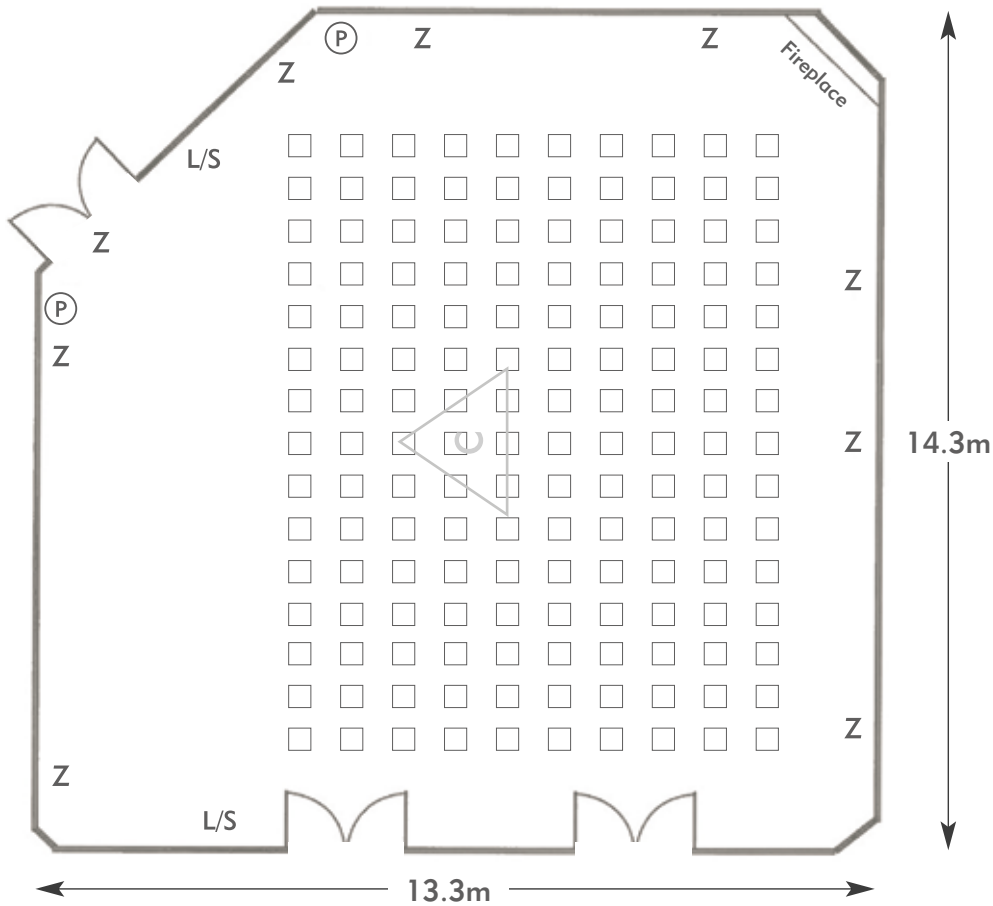

THE MANOR HOUSE GOLF CLUB

Saxon Hall

THE MANOR HOUSE

AN EXCLUSIVE GOLF CLUB

KEY:

- Z = 13 Amp Sockets
- 32A = 32 AMP Single Phase
- (P) = Phone Point
- I = ISDN line

- TV = T. V. Socket
- L/S = Light Switch
- (C) (L) = Chandelier / Ceiling light
- ≡ = Screen
- A/C = Heating / Aircon

Diagrams are not to scale, layouts are representative.

To book your meeting or event,
call **01276 478476** or email
groupsales@exclusive.co.uk

THE MANOR HOUSE GOLF CLUB

Saxon Hall

Room plan: Theatre
Capacity: 150 people

THE MANOR HOUSE
AN EXCLUSIVE GOLF CLUB

KEY:

- Z = 13 Amp Sockets
- 32A = 32 AMP Single Phase
- (P) = Phone Point
- I = ISDN line

- TV = T. V. Socket
- L/S = Light Switch
- (C) (L) = Chandelier / Ceiling light
- ≡ = Screen
- A/C = Heating / Aircon

Diagrams are not to scale, layouts are representative.

To book your meeting or event,
call **01276 478476** or email
groupsales@exclusive.co.uk

THE MANOR HOUSE GOLF CLUB

Saxon Hall

Room plan: Boardroom

Capacity: 40 people