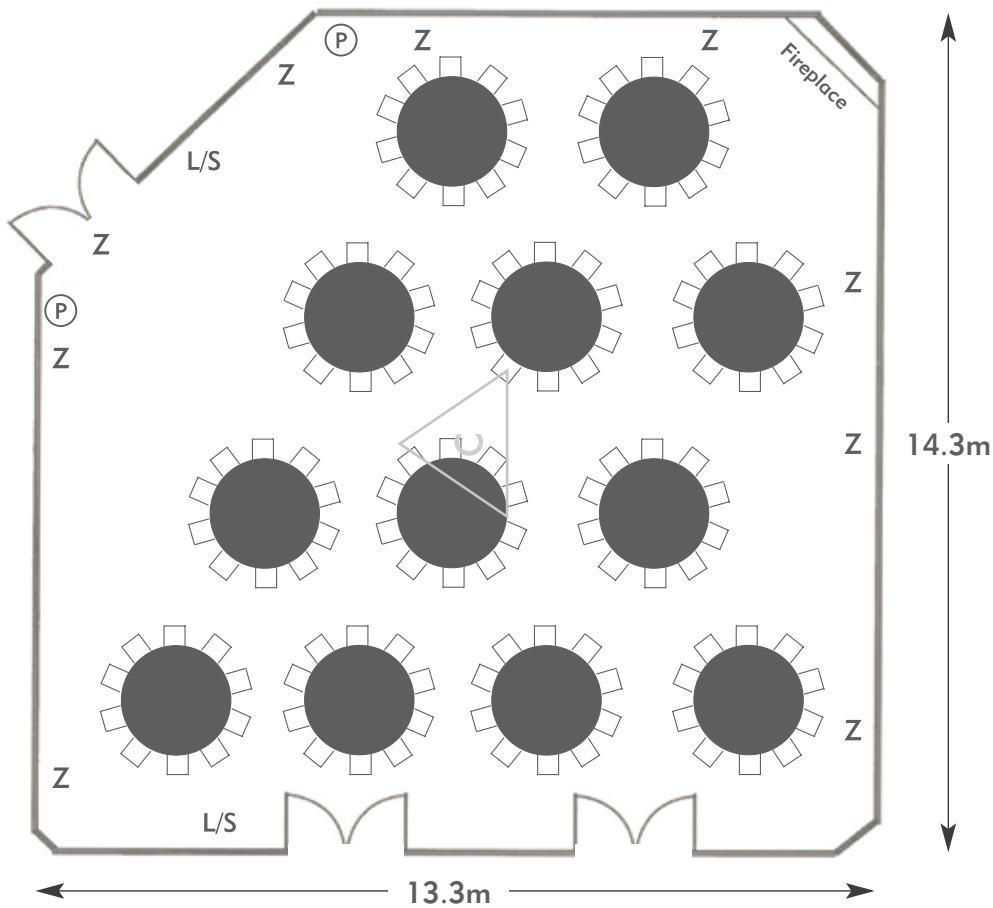

Diagrams are not to scale, layouts are representative.

To book your meeting or event,
call **01276 478476** or email
groupsales@exclusive.co.uk

THE MANOR HOUSE GOLF CLUB

Saxon Hall

Room plan: Rounds for dinner
Capacity: 120 people

THE MANOR HOUSE
AN EXCLUSIVE GOLF CLUB

KEY:

- Z = 13 Amp Sockets
- 32A = 32 AMP Single Phase
- (P) = Phone Point
- I = ISDN line

- TV = T. V. Socket
- L/S = Light Switch
- (C) (L) = Chandelier / Ceiling light
- ≡ = Screen
- A/C = Heating / Aircon