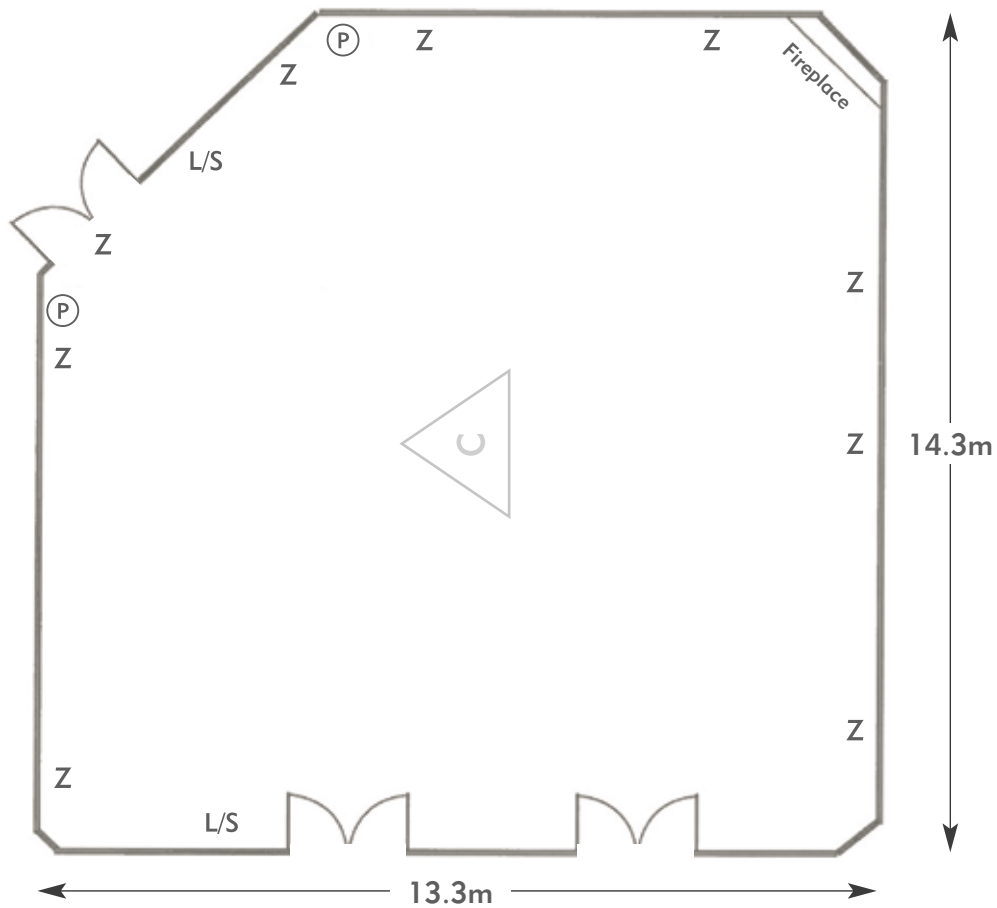

THE MANOR HOUSE GOLF CLUB

Saxon Hall

THE MANOR HOUSE

AN EXCLUSIVE GOLF CLUB

KEY:

- Z = 13 Amp Sockets
- 32A = 32 AMP Single Phase
- (P) = Phone Point
- I = ISDN line

- TV = T. V. Socket
- L/S = Light Switch
- (C) (L) = Chandelier / Ceiling light
- ≡ = Screen
- A/C = Heating / Aircon