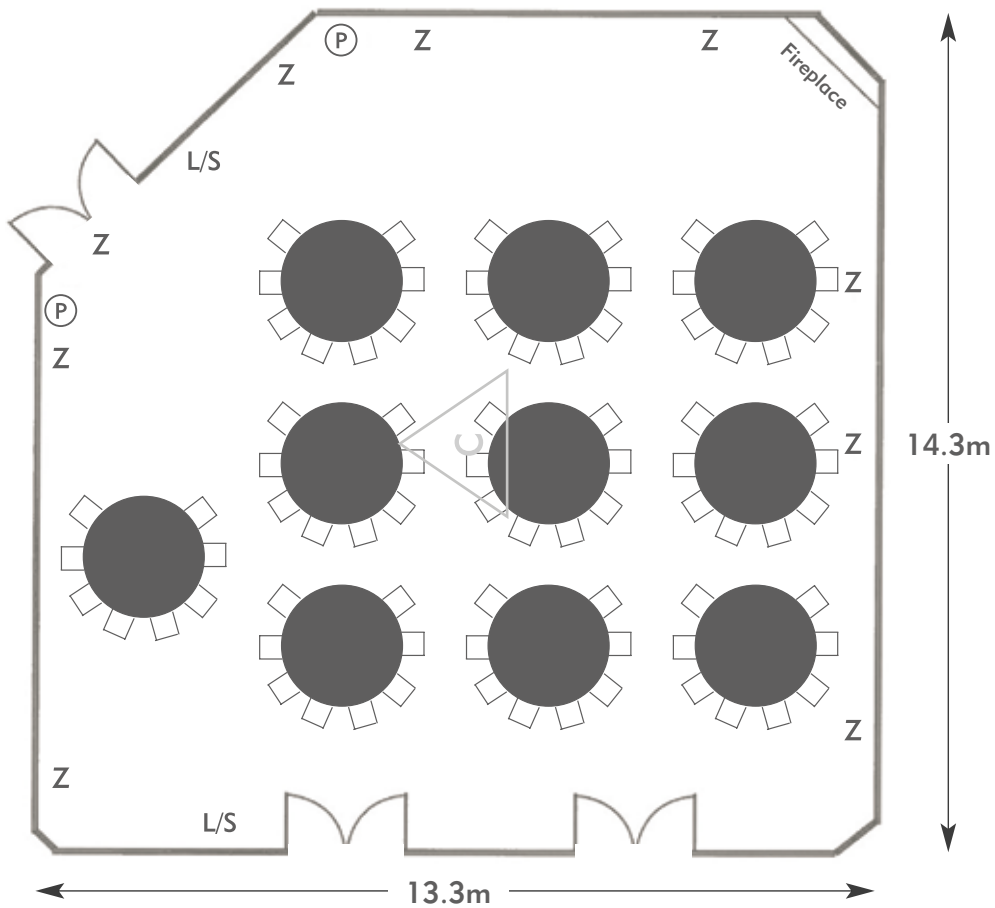

THE MANOR HOUSE GOLF CLUB

Saxon Hall

Room plan: Cabaret

Capacity: 80 people

THE MANOR HOUSE

AN EXCLUSIVE GOLF CLUB

KEY:

- Z = 13 Amp Sockets
- 32A = 32 AMP Single Phase
- (P) = Phone Point
- I = ISDN line

- TV = T. V. Socket
- L/S = Light Switch
- (C) (L) = Chandelier / Ceiling light
- ≡ = Screen
- A/C = Heating / Aircon

Diagrams are not to scale, layouts are representative.

To book your meeting or event,
call **01276 478476** or email
groupsales@exclusive.co.uk