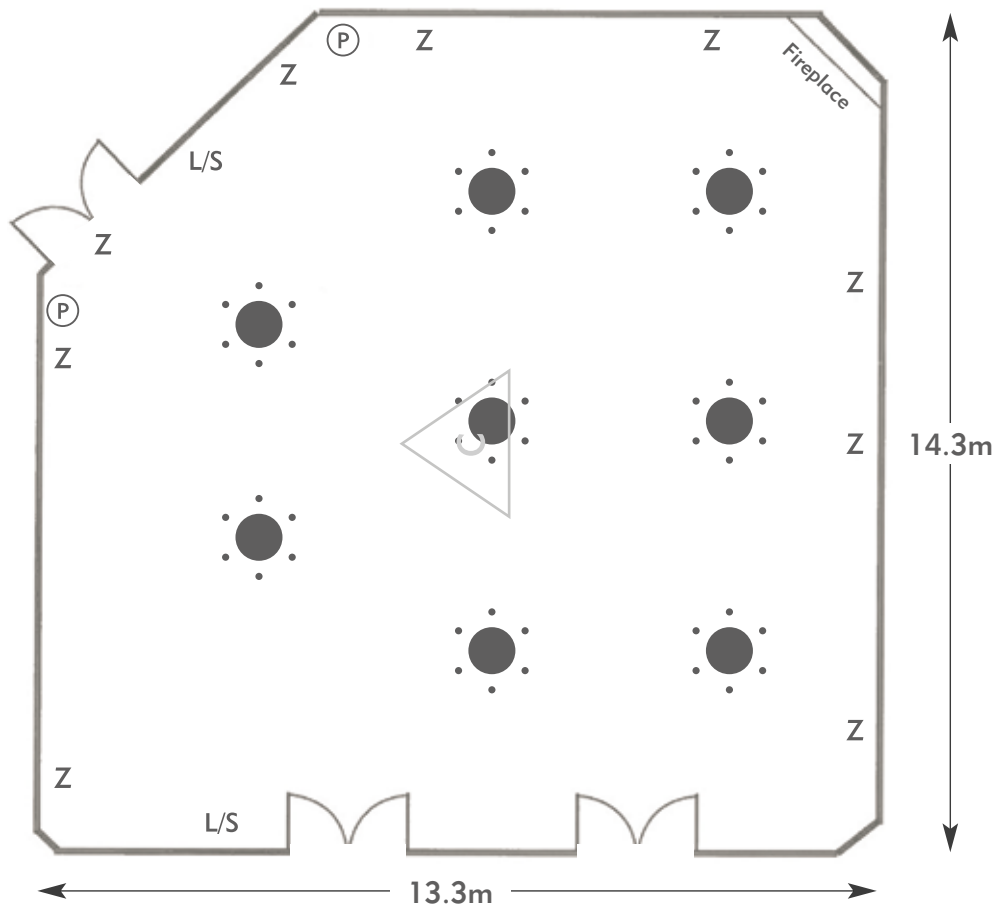

Diagrams are not to scale, layouts are representative.

To book your meeting or event,
call **01276 478476** or email
groupsales@exclusive.co.uk

THE MANOR HOUSE GOLF CLUB

Saxon Hall

Room plan: Stand-up reception

Capacity: 130 people

THE MANOR HOUSE

AN EXCLUSIVE GOLF CLUB

KEY:

- Z = 13 Amp Sockets
- 32A = 32 AMP Single Phase
- (P) = Phone Point
- I = ISDN line

- TV = T. V. Socket
- L/S = Light Switch
- (C) (L) = Chandelier / Ceiling light
- ≡ = Screen
- A/C = Heating / Aircon