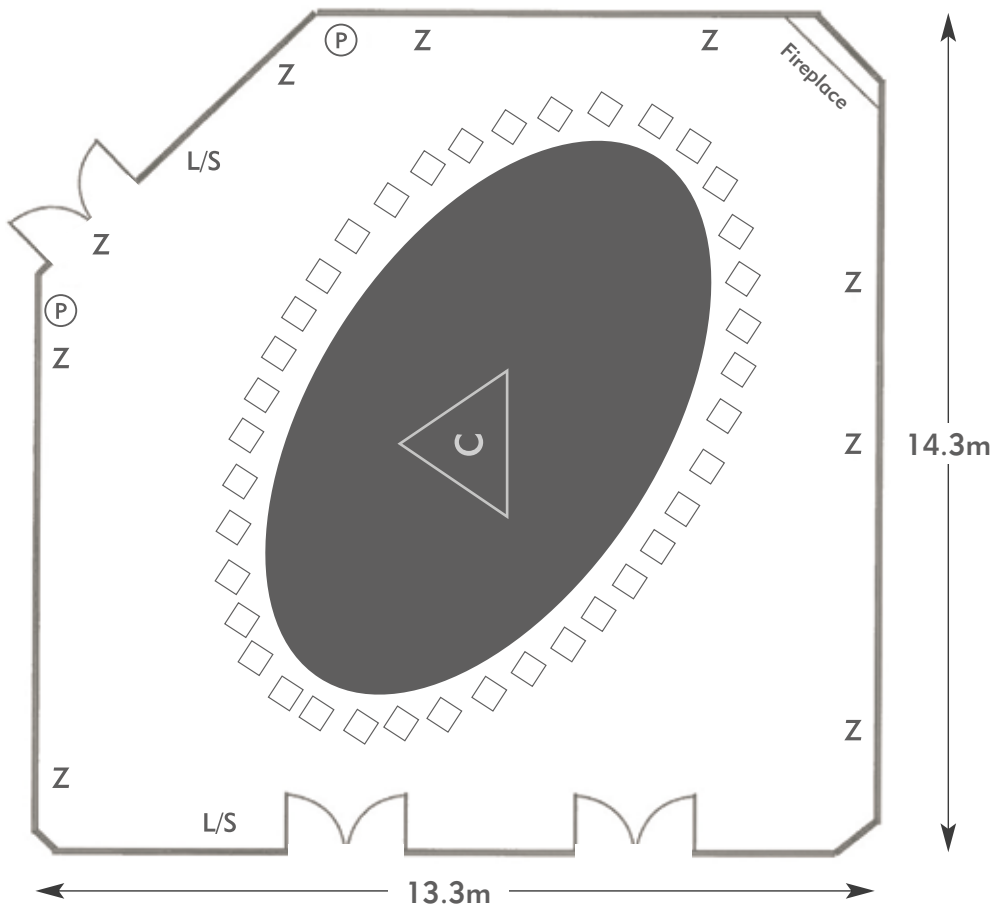

THE MANOR HOUSE GOLF CLUB

Saxon Hall

Room plan: Oval
Capacity: 40 people

THE MANOR HOUSE
AN EXCLUSIVE GOLF CLUB

KEY:

- Z = 13 Amp Sockets
- 32A = 32 AMP Single Phase
- (P) = Phone Point
- I = ISDN line

- TV = T. V. Socket
- L/S = Light Switch
- (C) (L) = Chandelier / Ceiling light
- ==== = Screen
- A/C = Heating / Aircon

Diagrams are not to scale, layouts are representative.

To book your meeting or event,
call **01276 478476** or email
groupsales@exclusive.co.uk