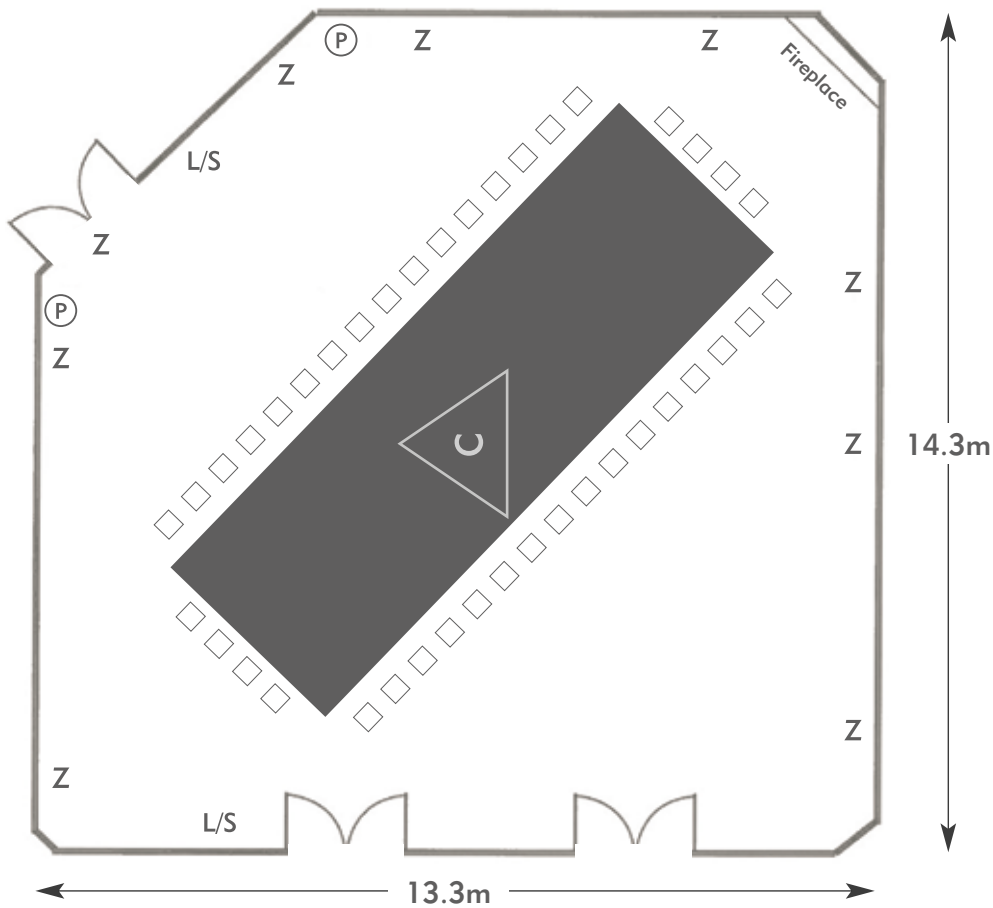

THE MANOR HOUSE GOLF CLUB

Saxon Hall

Room plan: Boardroom

Capacity: 40 people

THE MANOR HOUSE

AN EXCLUSIVE GOLF CLUB

KEY:

- Z = 13 Amp Sockets
- 32A = 32 AMP Single Phase
- (P) = Phone Point
- I = ISDN line

- TV = T. V. Socket
- L/S = Light Switch
- (C) (L) = Chandelier / Ceiling light
- ==== = Screen
- A/C = Heating / Aircon

Diagrams are not to scale, layouts are representative.

To book your meeting or event,
call **01276 478476** or email
groupsales@exclusive.co.uk