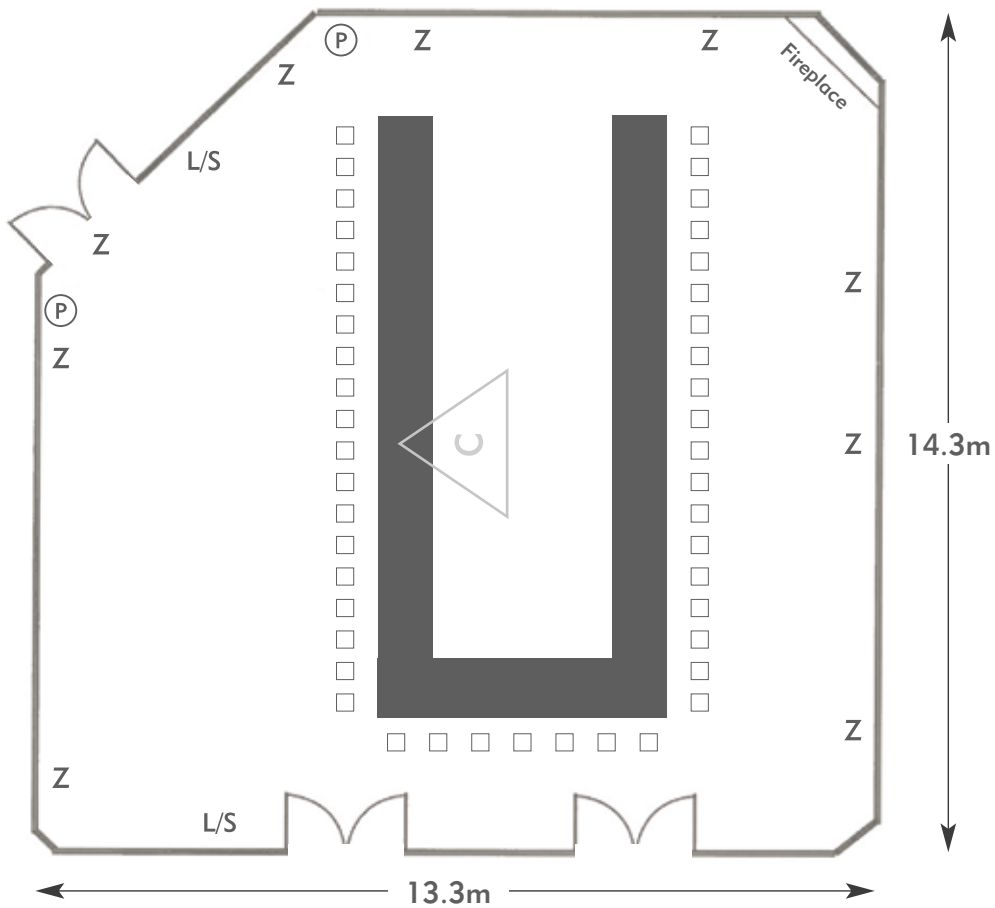

Diagrams are not to scale, layouts are representative.

To book your meeting or event,
call **01276 478476** or email
groupsales@exclusive.co.uk

THE MANOR HOUSE GOLF CLUB

Saxon Hall

Room plan: U-shape
Capacity: 45 people

THE MANOR HOUSE
AN EXCLUSIVE GOLF CLUB

KEY:

- Z = 13 Amp Sockets
- 32A = 32 AMP Single Phase
- (P) = Phone Point
- I = ISDN line

- TV = T. V. Socket
- L/S = Light Switch
- (C) (L) = Chandelier / Ceiling light
- ==== = Screen
- A/C = Heating / Aircon