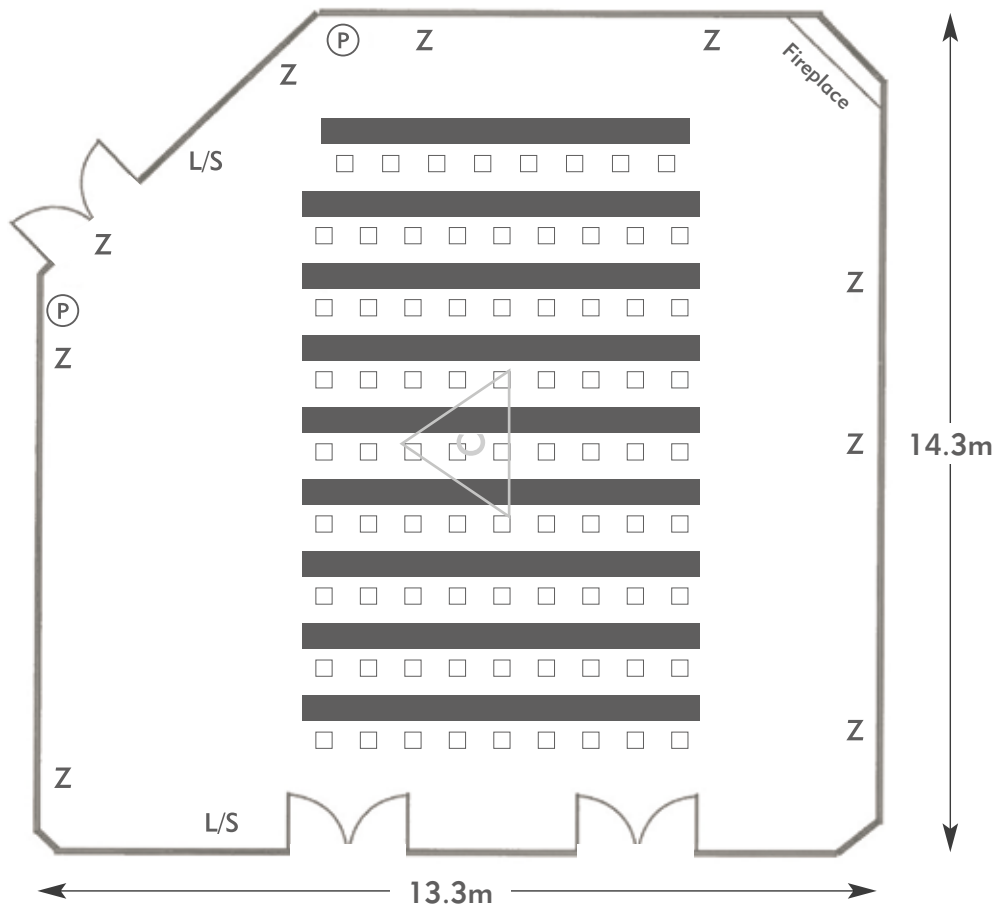

THE MANOR HOUSE
AN EXCLUSIVE GOLF CLUB

KEY:

- Z = 13 Amp Sockets
- 32A = 32 AMP Single Phase
- (P) = Phone Point
- I = ISDN line

- TV = T. V. Socket
- L/S = Light Switch
- (C) (L) = Chandelier / Ceiling light
- ==== = Screen
- A/C = Heating / Aircon

Diagrams are not to scale, layouts are representative.

To book your meeting or event,
call **01276 478476** or email
groupsales@exclusive.co.uk

THE MANOR HOUSE GOLF CLUB

Saxon Hall

Room plan: Classroom

Capacity: 84 people

THE MANOR HOUSE

AN EXCLUSIVE GOLF CLUB

KEY:

- Z = 13 Amp Sockets
- 32A = 32 AMP Single Phase
- (P) = Phone Point
- I = ISDN line

- TV = T. V. Socket
- L/S = Light Switch
- (C) (L) = Chandelier / Ceiling light
- ≡ = Screen
- A/C = Heating / Aircon

Diagrams are not to scale, layouts are representative.

To book your meeting or event,
call **01276 478476** or email
groupsales@exclusive.co.uk

THE MANOR HOUSE GOLF CLUB

Saxon Hall

Room plan: Cabaret

Capacity: 80 people