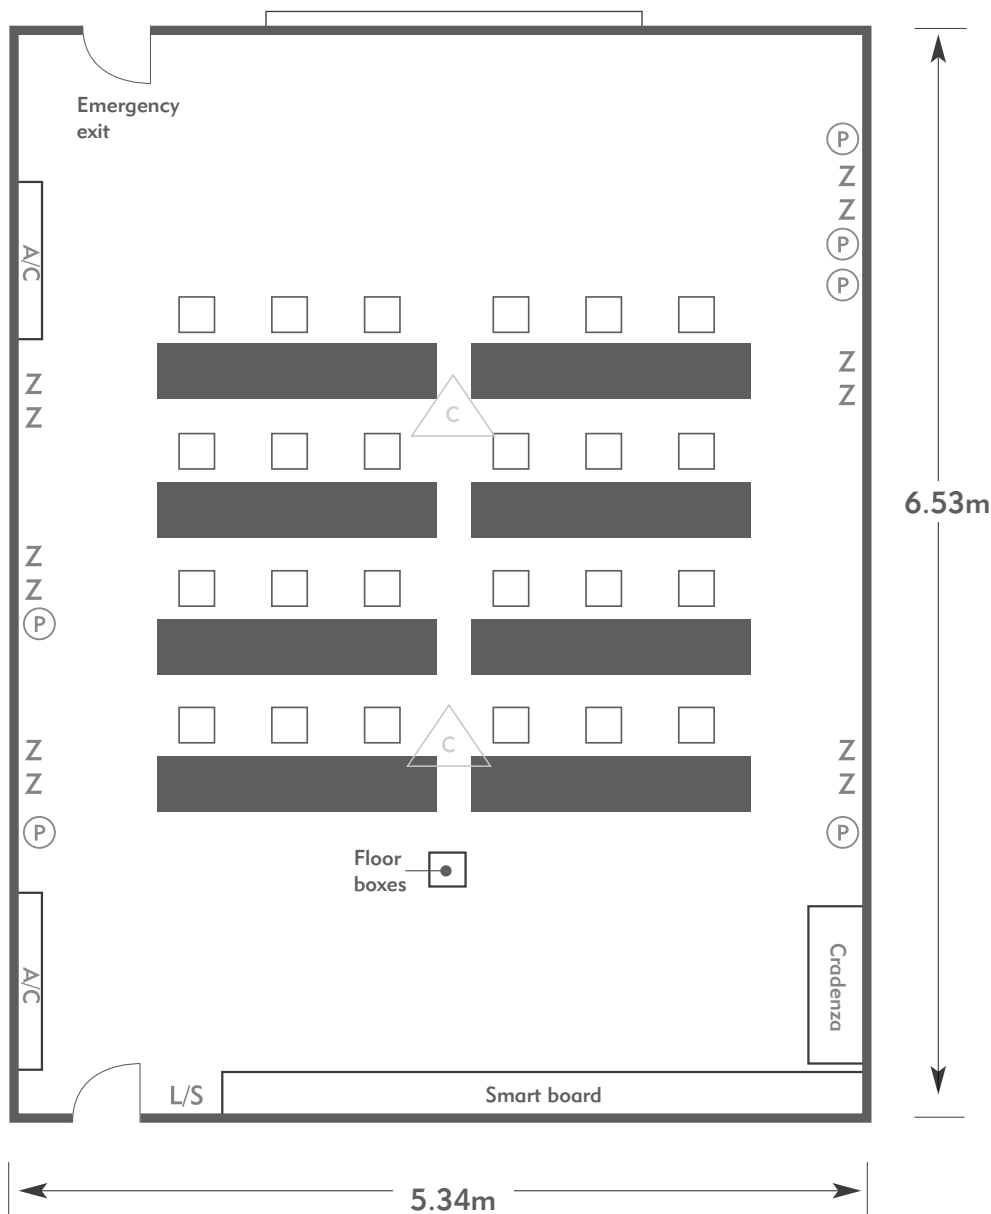

LAINSTON HOUSE

Hampshire Room

Room plan: Classroom

Capacity: 24 people

LAINSTON HOUSE

AN EXCLUSIVE HOTEL

KEY:

Z = 13 Amp Sockets

32A = 32 AMP Single Phase

(P) = Phone Point

I = ISDN line

TV = T. V. Socket

L/S = Light Switch

(C) (L) = Chandelier / Ceiling light

≡ = Screen

A/C = Heating / Aircon