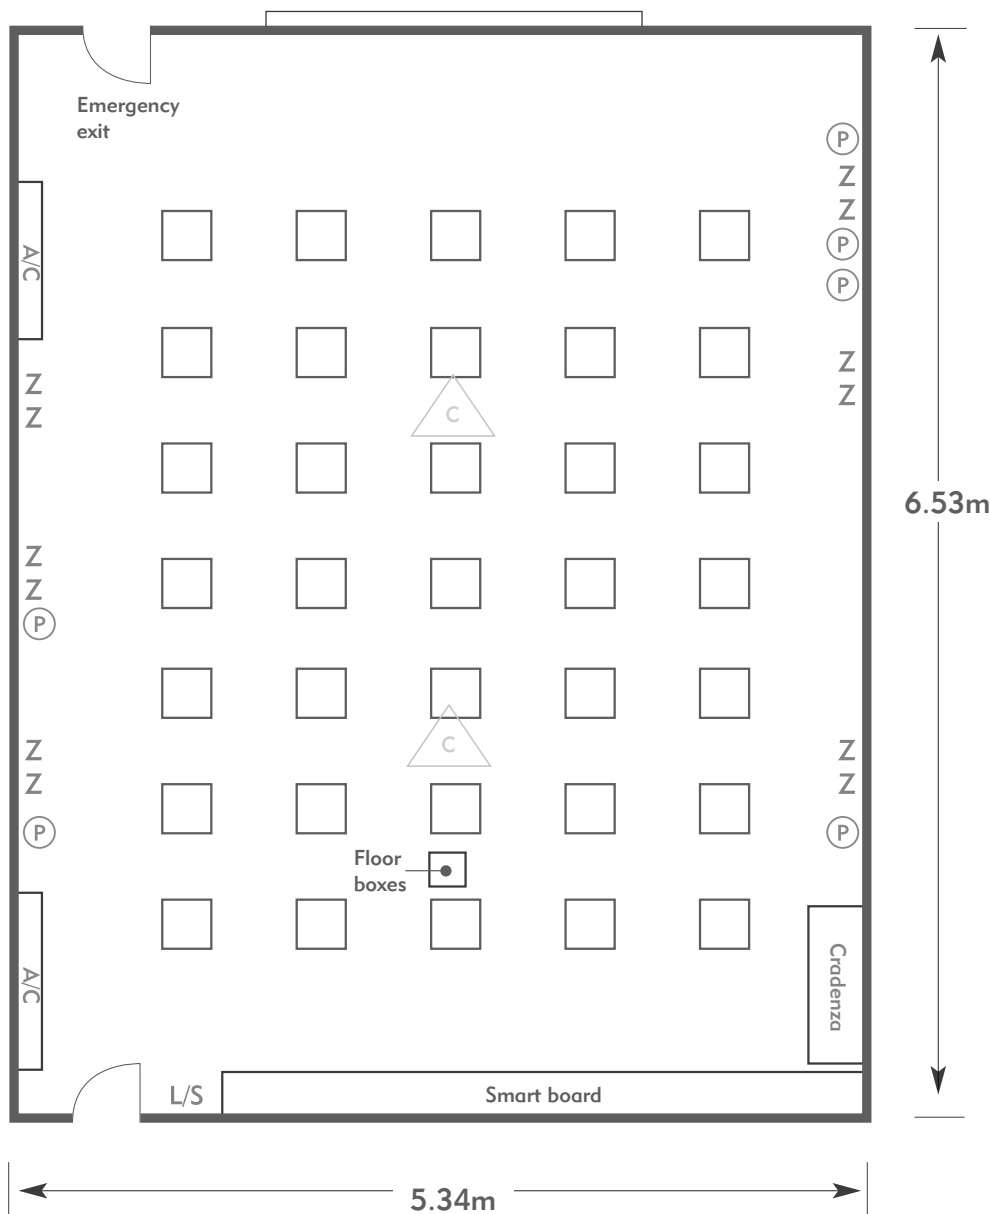

LAINSTON HOUSE

Hampshire Room

LAINSTON HOUSE

AN EXCLUSIVE HOTEL

KEY:

- Z = 13 Amp Sockets
- 32A = 32 AMP Single Phase
- (P) = Phone Point
- I = ISDN line

- TV = T. V. Socket
- L/S = Light Switch
- (C) (L) = Chandelier / Ceiling light
- ≡ = Screen
- A/C = Heating / Aircon

LAINSTON HOUSE

AN EXCLUSIVE HOTEL

KEY:

- Z = 13 Amp Sockets
- 32A = 32 AMP Single Phase
- (P) = Phone Point
- I = ISDN line

- TV = T. V. Socket
- L/S = Light Switch
- (C) (L) = Chandelier / Ceiling light
- ≡ = Screen
- A/C = Heating / Aircon

Capacity: 18 people

LAINSTON HOUSE

AN EXCLUSIVE HOTEL

KEY:

Z = 13 Amp Sockets

32A = 32 AMP Single Phase

(P) = Phone Point

I = ISDN line