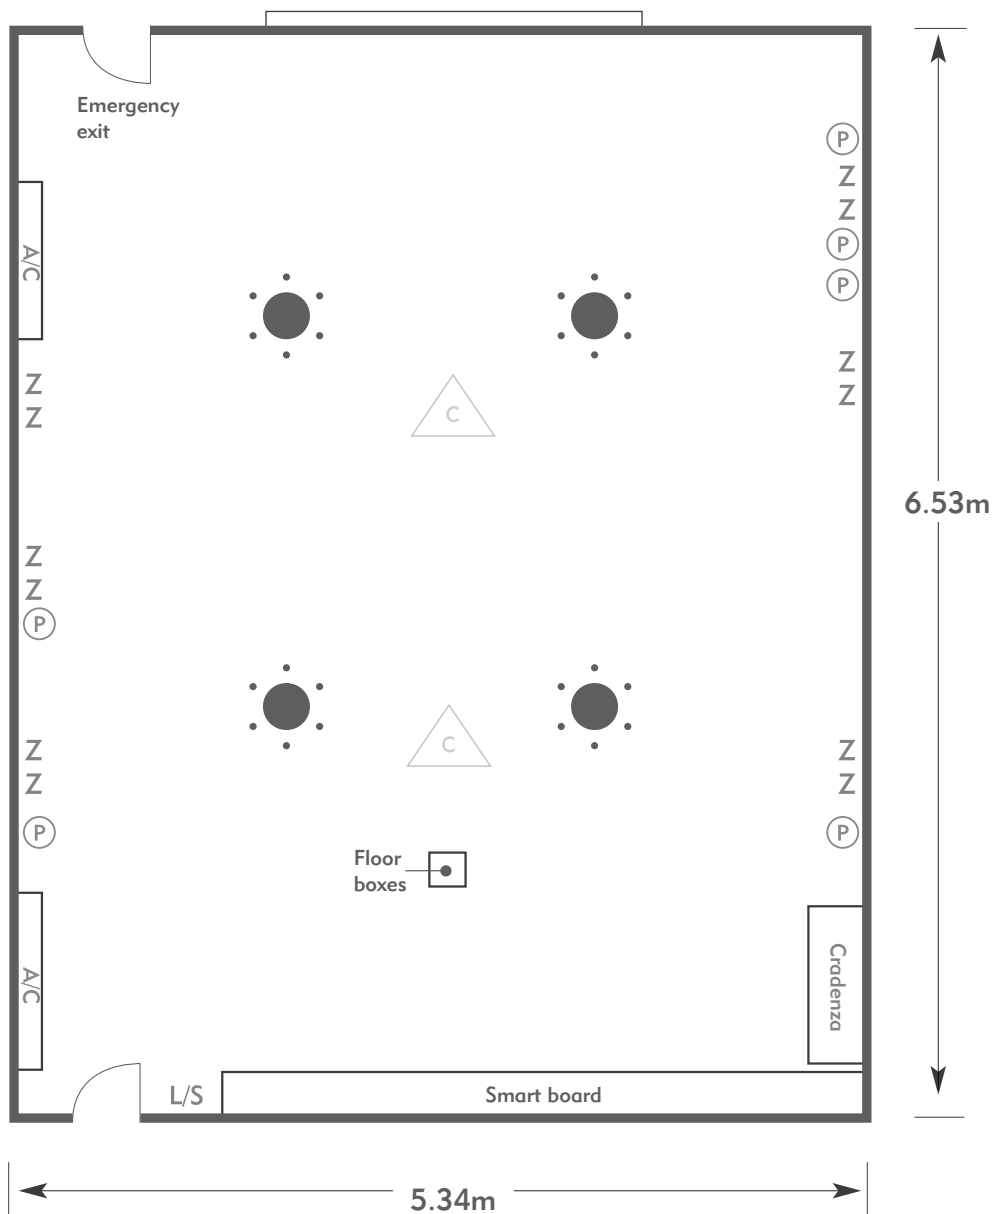

Diagrams are not to scale, layouts are representative.

To book your meeting or event,
call **01276 478476** or email
groupsales@exclusive.co.uk

LAINSTON HOUSE

Hampshire Room

Room plan: Stand-up reception

Capacity: 40 people

LAINSTON HOUSE

AN EXCLUSIVE HOTEL

KEY:

Z = 13 Amp Sockets

32A = 32 AMP Single Phase

(P) = Phone Point

I = ISDN line

TV = T. V. Socket