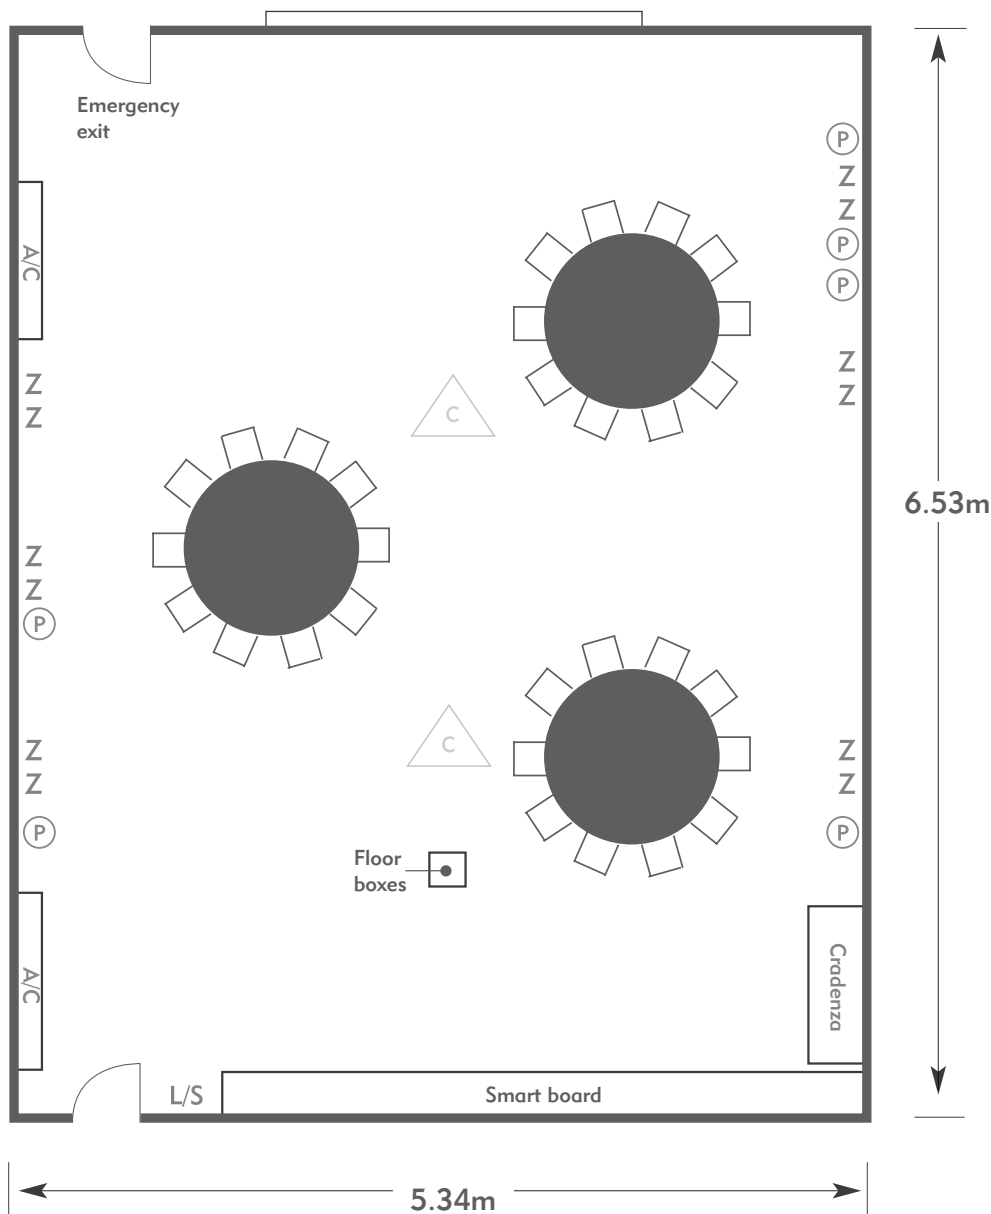

A/C = Heating / Aircon

Diagrams are not to scale, layouts are representative.

To book your meeting or event,
call **01276 478476** or email
groupsales@exclusive.co.uk

LAINSTON HOUSE

Hampshire Room

Room plan: Rounds for dinner

Capacity: 30 people

LAINSTON HOUSE

AN EXCLUSIVE HOTEL

KEY:

- Z = 13 Amp Sockets
- 32A = 32 AMP Single Phase
- (P) = Phone Point
- I = ISDN line

- TV = T. V. Socket
- L/S = Light Switch
- (C) (L) = Chandelier / Ceiling light
- ==== = Screen
- A/C = Heating / Aircon