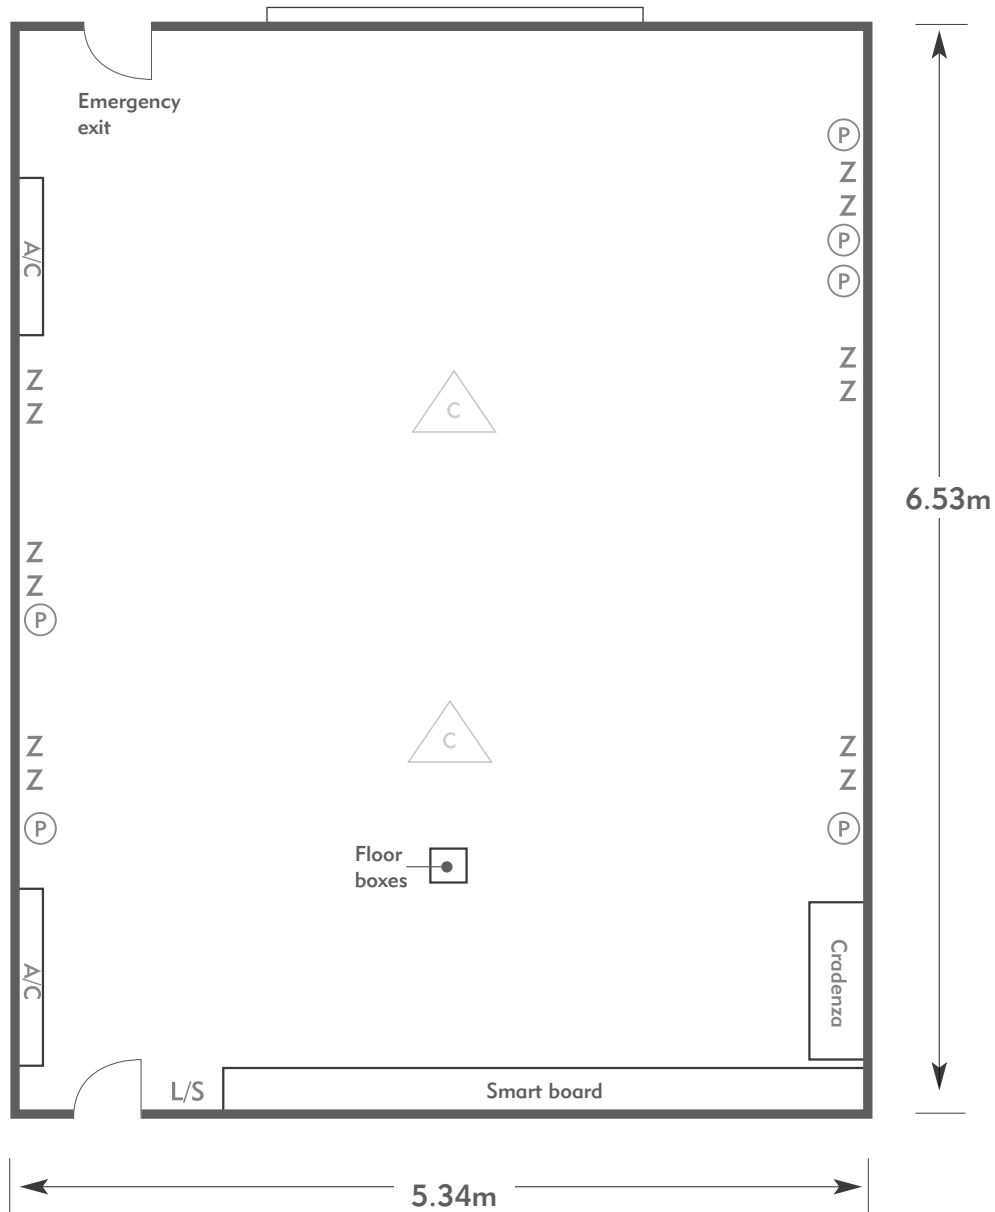

LAINSTON HOUSE

Hampshire Room

LAINSTON HOUSE

AN EXCLUSIVE HOTEL

KEY:

- Z = 13 Amp Sockets
- 32A = 32 AMP Single Phase
- (P) = Phone Point
- I = ISDN line

- TV = T. V. Socket
- L/S = Light Switch
- (C) (L) = Chandelier / Ceiling light
- ≡ = Screen
- A/C = Heating / Aircon

LAINSTON HOUSE

AN EXCLUSIVE HOTEL

KEY:

- Z = 13 Amp Sockets
- 32A = 32 AMP Single Phase
- (P) = Phone Point
- I = ISDN line

- TV = T. V. Socket
- L/S = Light Switch
- (C) (L) = Chandelier / Ceiling light
- ≡ = Screen
- A/C = Heating / Aircon

Z = 13 Amp Sockets

32A = 32 AMP Single Phase

(P) = Phone Point

I = ISDN line

TV = T. V. Socket

L/S = Light Switch

(C) (L) = Chandelier / Ceiling light

≡ = Screen

Capacity: 18 people

LAINSTON HOUSE

AN EXCLUSIVE HOTEL

KEY:

Z = 13 Amp Sockets

32A = 32 AMP Single Phase

(P) = Phone Point

I = ISDN line