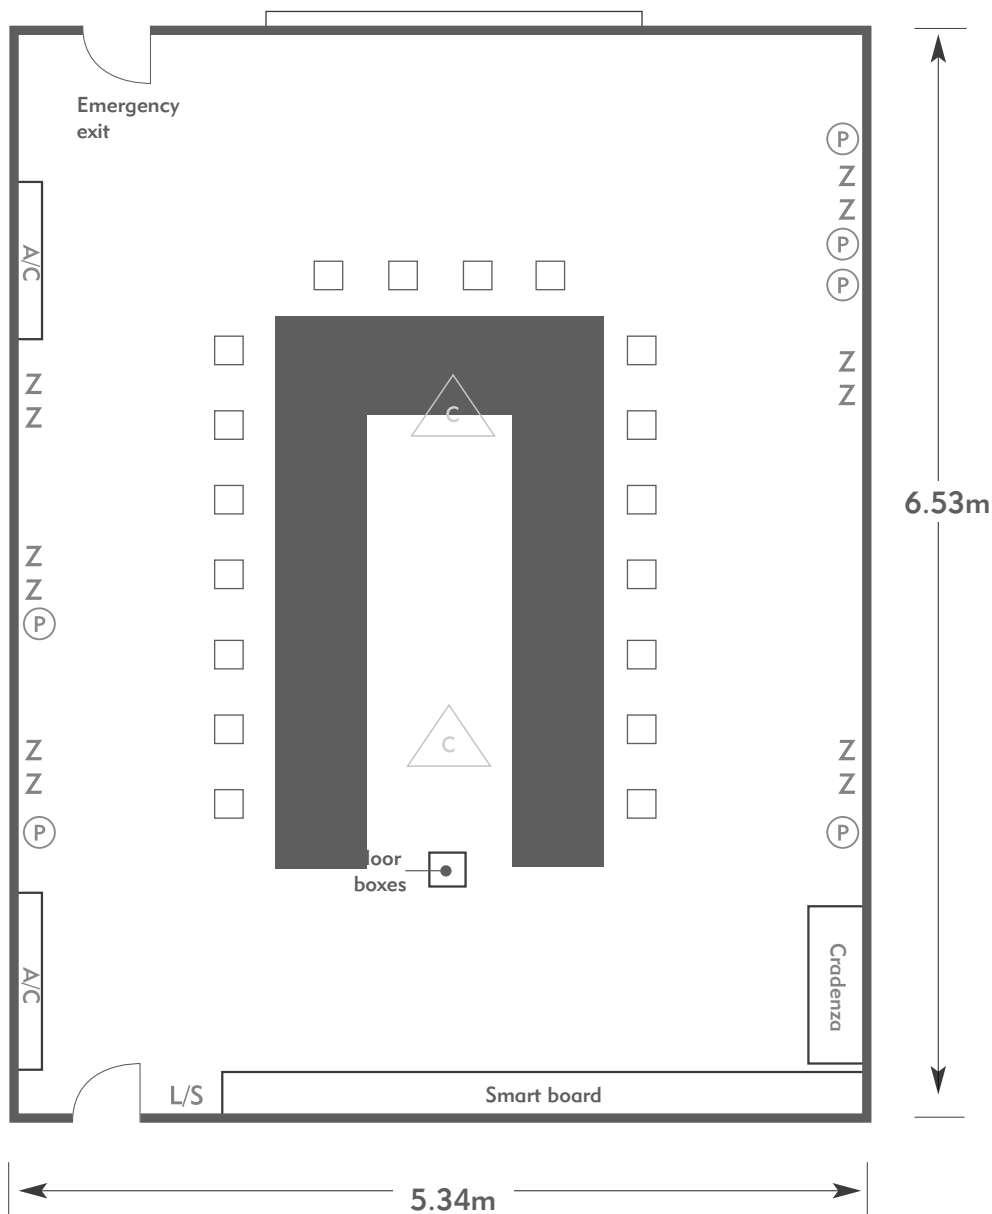

LAINSTON HOUSE

Hampshire Room

LAINSTON HOUSE

AN EXCLUSIVE HOTEL

KEY:

- Z = 13 Amp Sockets
- 32A = 32 AMP Single Phase
- (P) = Phone Point
- I = ISDN line

- TV = T. V. Socket
- L/S = Light Switch
- (C) (L) = Chandelier / Ceiling light
- ≡ = Screen
- A/C = Heating / Aircon

A/C = Heating / Aircon

Diagrams are not to scale, layouts are representative.

To book your meeting or event,
call **01276 478476** or email
groupsales@exclusive.co.uk

LAINSTON HOUSE

Hampshire Room

Room plan: U-shape

Capacity: 18 people

LAINSTON HOUSE

AN EXCLUSIVE HOTEL

KEY:

Z = 13 Amp Sockets

32A = 32 AMP Single Phase

(P) = Phone Point

I = ISDN line