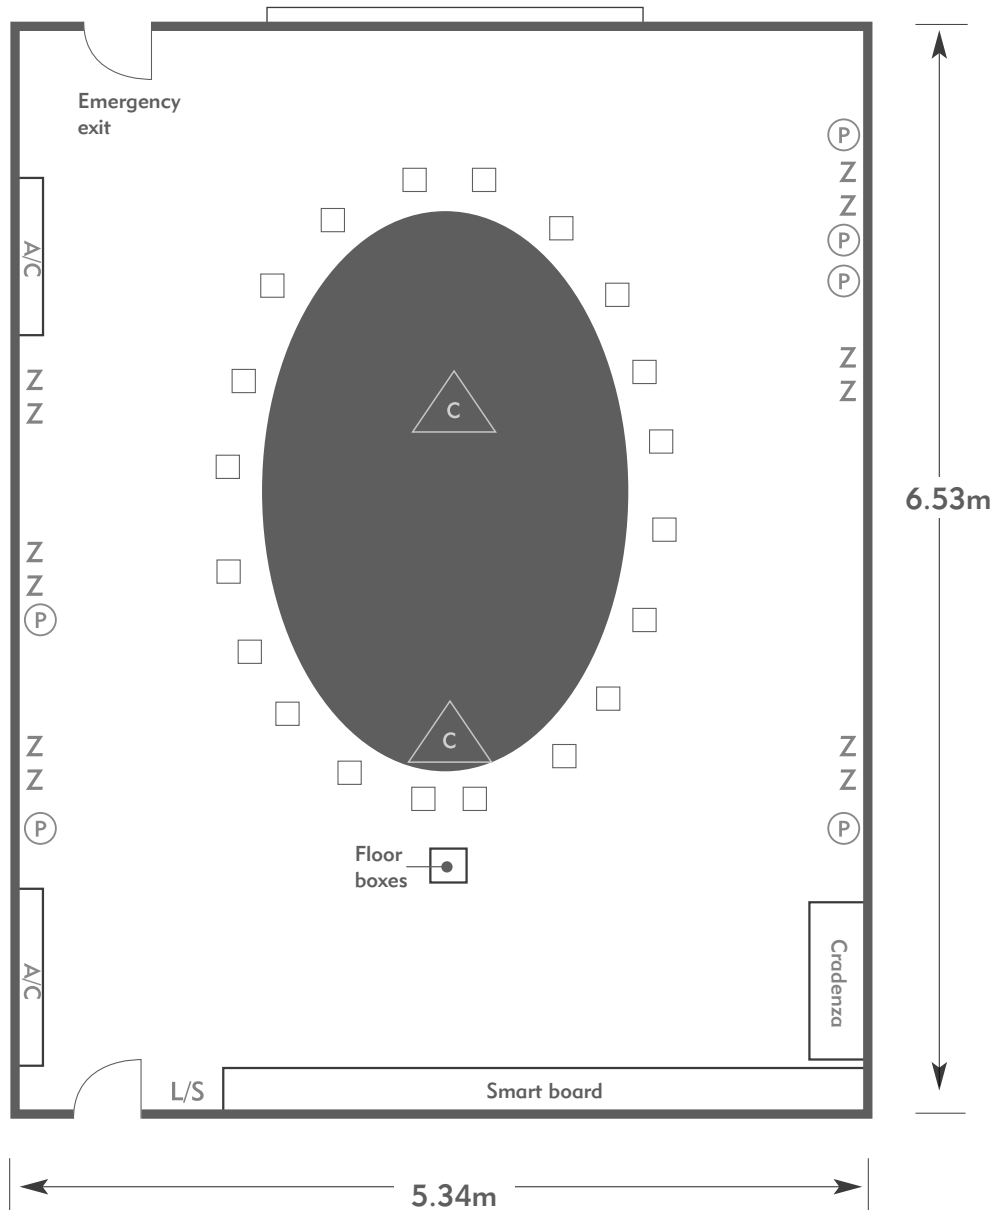

To book your meeting or event,
call **01276 478476** or email
groupsales@exclusive.co.uk

Diagrams are not to scale, layouts are representative.

LAINSTON HOUSE

Hampshire Room

Room plan: Oval
Capacity: 20 people

LAINSTON HOUSE
AN EXCLUSIVE HOTEL

KEY:

- Z = 13 Amp Sockets
- 32A = 32 AMP Single Phase
- (P) = Phone Point
- I = ISDN line

- TV = T. V. Socket
- L/S = Light Switch
- (C) (L) = Chandelier / Ceiling light
- ≡ = Screen
- A/C = Heating / Aircon