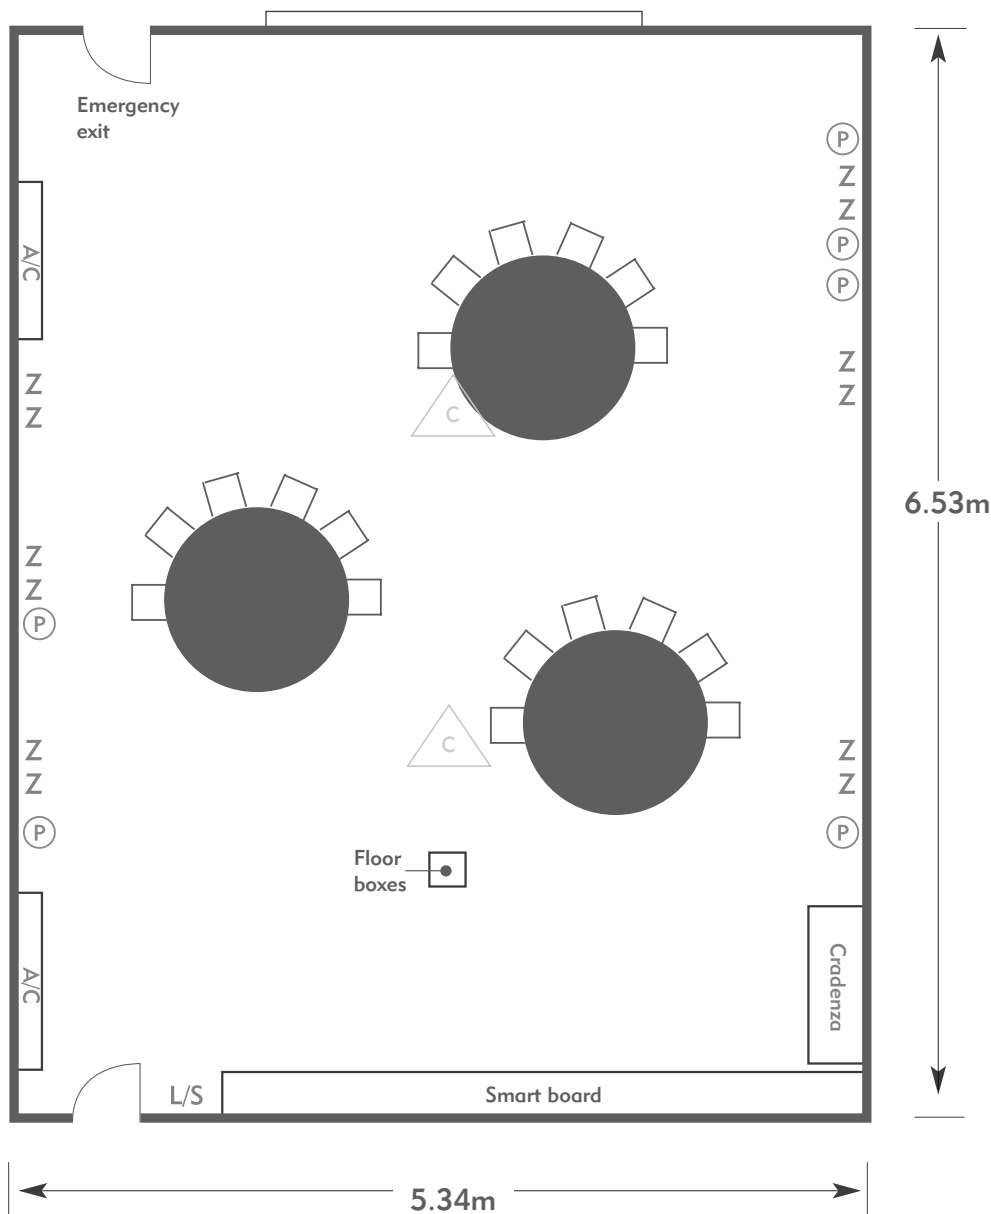

LAINSTON HOUSE

Hampshire Room

Room plan: Cabaret

Capacity: 20 people

LAINSTON HOUSE

AN EXCLUSIVE HOTEL

KEY:

Z = 13 Amp Sockets

32A = 32 AMP Single Phase

(P) = Phone Point

I = ISDN line

TV = T. V. Socket

L/S = Light Switch

(C) (L) = Chandelier / Ceiling light

≡ = Screen

A/C = Heating / Aircon

Diagrams are not to scale, layouts are representative.

To book your meeting or event,
call **01276 478476** or email
groupsales@exclusive.co.uk