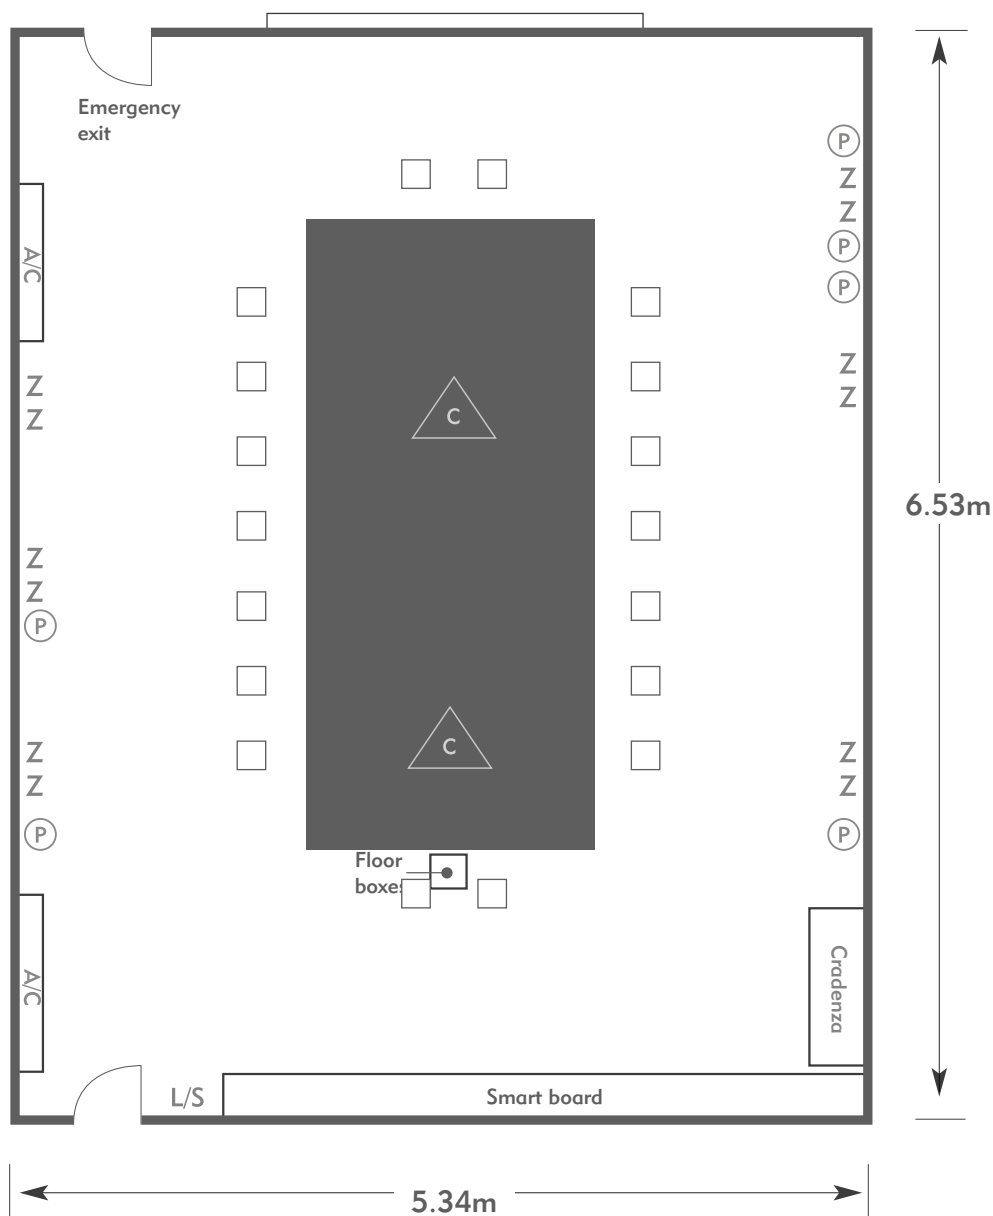

LAINSTON HOUSE

Hampshire Room

Room plan: Boardroom

Capacity: 18 people

LAINSTON HOUSE

AN EXCLUSIVE HOTEL

KEY:

Z = 13 Amp Sockets

32A = 32 AMP Single Phase

(P) = Phone Point

I = ISDN line

TV = T. V. Socket

L/S = Light Switch

(C) (L) = Chandelier / Ceiling light

≡ = Screen

A/C = Heating / Aircon

Diagrams are not to scale, layouts are representative.

To book your meeting or event,
call **01276 478476** or email
groupsales@exclusive.co.uk