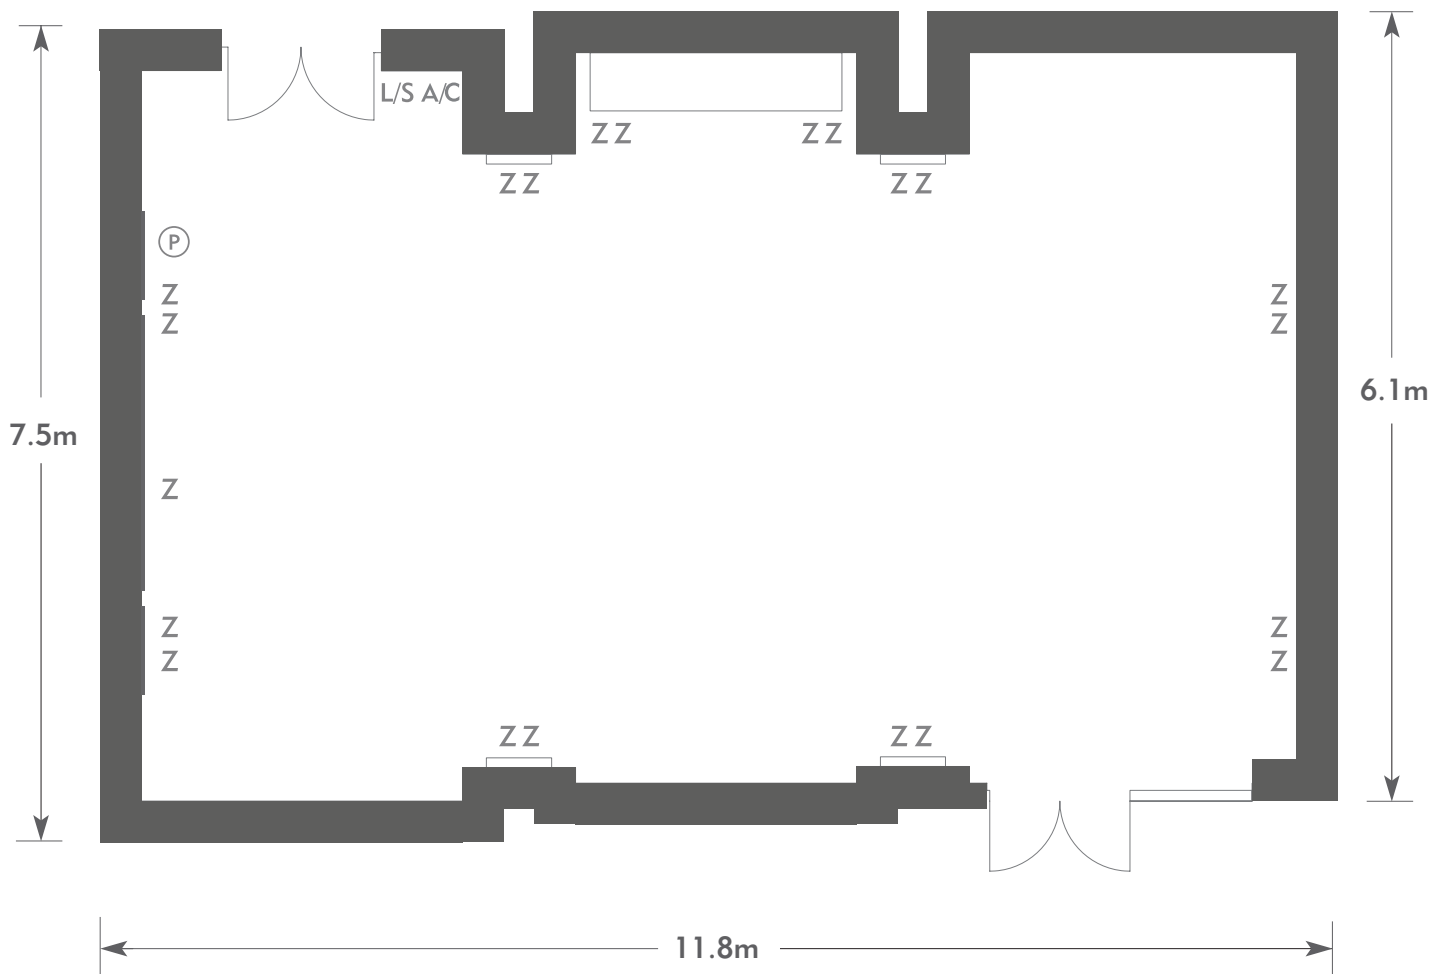

ROYAL BERKSHIRE

Aqua Room

ROYAL BERKSHIRE

AN EXCLUSIVE VENUE

KEY:

- Z = 13 Amp Sockets
- 32A = 32 AMP Single Phase
- (P) = Phone Point
- I = ISDN line

- TV = T. V. Socket
- L/S = Light Switch
- (C) (L) = Chandelier / Ceiling light
- ≡ = Screen
- A/C = Heating / Aircon

Diagrams are not to scale, layouts are representative.

To book your meeting or event,
call **01276 478476** or email
groupsales@exclusive.co.uk

ROYAL BERKSHIRE

Aqua Room

Room plan: Theatre

Capacity: 83 people

ROYAL BERKSHIRE

AN EXCLUSIVE VENUE

KEY:

- Z = 13 Amp Sockets
- 32A = 32 AMP Single Phase
- (P) = Phone Point
- I = ISDN line

- TV = T. V. Socket
- L/S = Light Switch
- (C) (L) = Chandelier / Ceiling light
- ==== = Screen
- A/C = Heating / Aircon