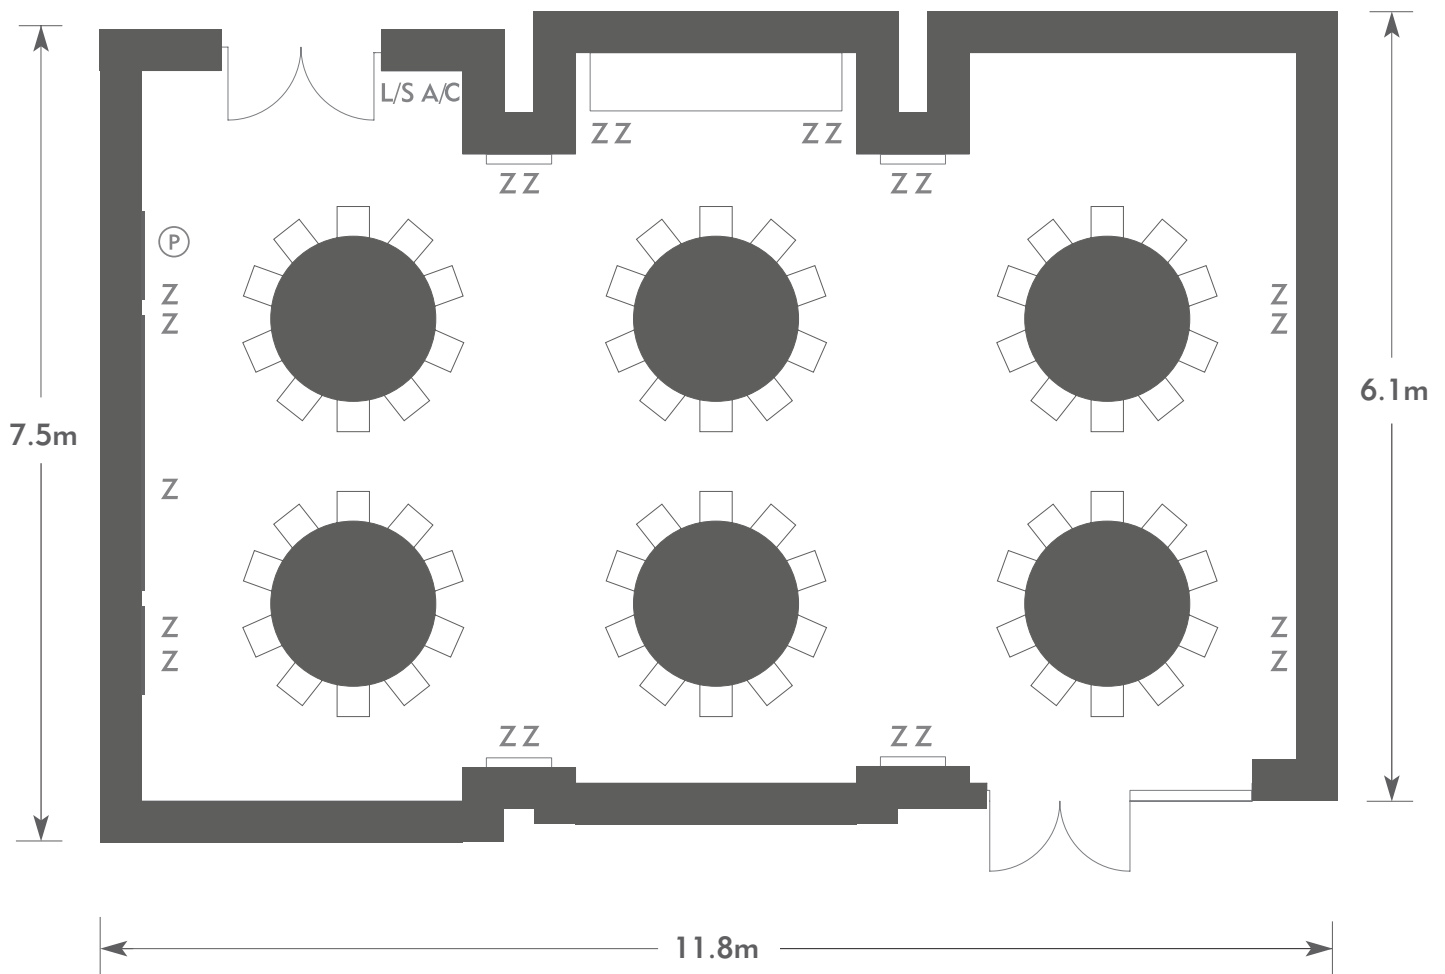

ROYAL BERKSHIRE

Aqua Room

ROYAL BERKSHIRE

AN EXCLUSIVE VENUE

KEY:

- Z = 13 Amp Sockets
- 32A = 32 AMP Single Phase
- (P) = Phone Point
- I = ISDN line

- TV = T. V. Socket
- L/S = Light Switch
- (C) (L) = Chandelier / Ceiling light
- ≡ = Screen
- A/C = Heating / Aircon

ROYAL BERKSHIRE

AN EXCLUSIVE VENUE

KEY:

- Z = 13 Amp Sockets
- 32A = 32 AMP Single Phase
- (P) = Phone Point
- I = ISDN line

- TV = T. V. Socket
- L/S = Light Switch
- (C) (L) = Chandelier / Ceiling light
- ==== = Screen
- A/C = Heating / Aircon

Diagrams are not to scale, layouts are representative.

To book your meeting or event,
call **01276 478476** or email
groupsales@exclusive.co.uk

ROYAL BERKSHIRE

Aqua Room

Room plan: Cabaret

Capacity: 60 people