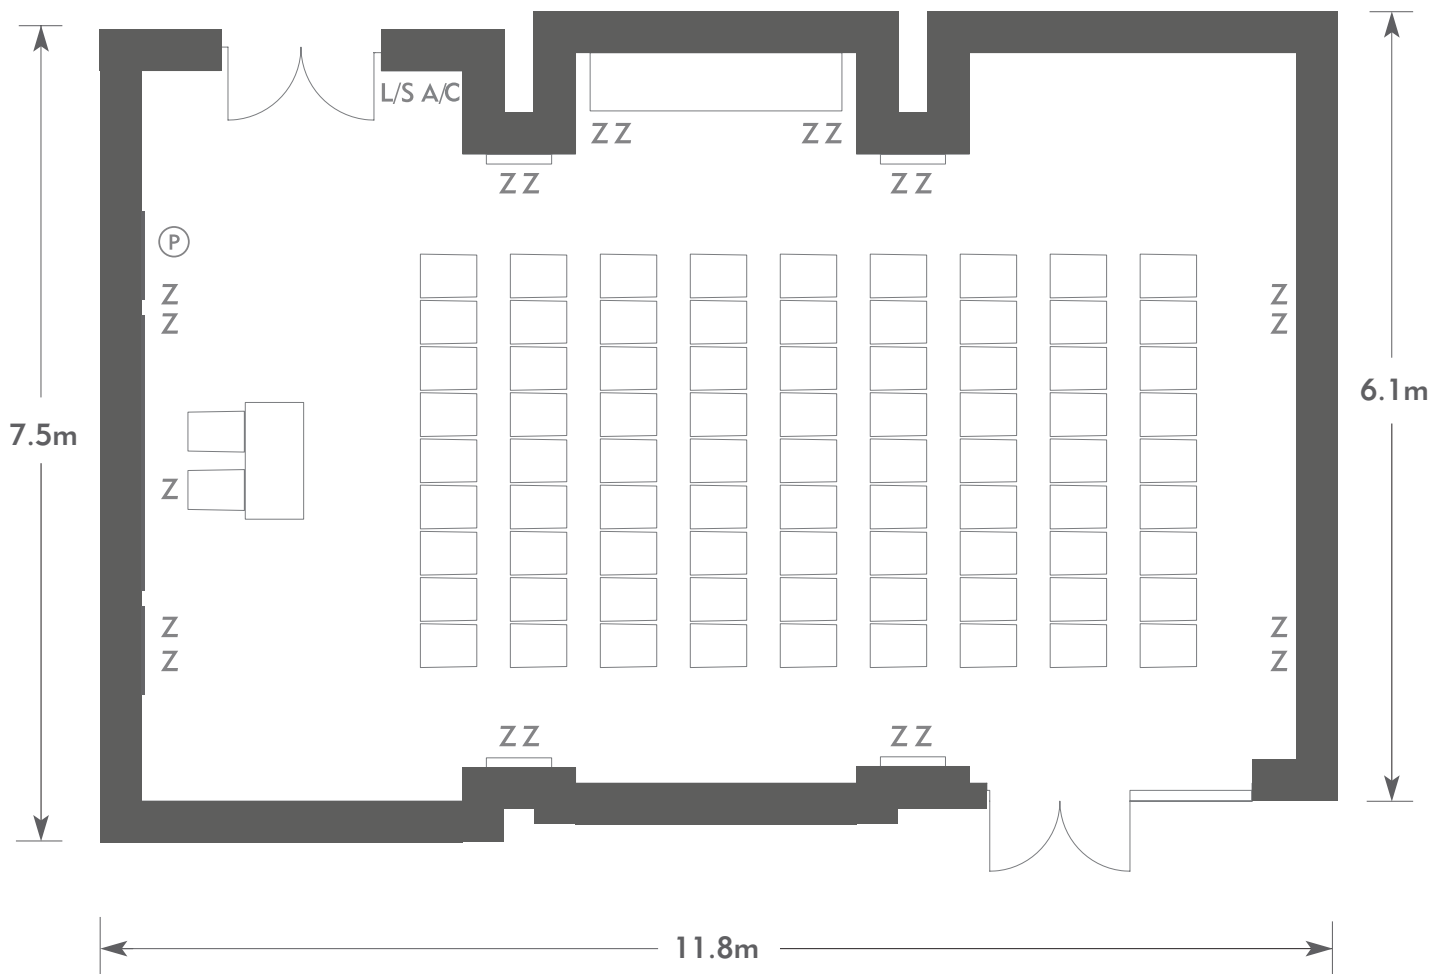

ROYAL BERKSHIRE

Aqua Room

ROYAL BERKSHIRE

AN EXCLUSIVE VENUE

KEY:

- Z = 13 Amp Sockets
- 32A = 32 AMP Single Phase
- (P) = Phone Point
- I = ISDN line

- TV = T. V. Socket
- L/S = Light Switch
- (C) (L) = Chandelier / Ceiling light
- ≡ = Screen
- A/C = Heating / Aircon

Diagrams are not to scale, layouts are representative.

To book your meeting or event,
call **01276 478476** or email
groupsales@exclusive.co.uk

ROYAL BERKSHIRE

Aqua Room

Room plan: Theatre

Capacity: 83 people

ROYAL BERKSHIRE

AN EXCLUSIVE VENUE

KEY:

- Z = 13 Amp Sockets
- 32A = 32 AMP Single Phase
- (P) = Phone Point
- I = ISDN line

- TV = T. V. Socket
- L/S = Light Switch
- (C) (L) = Chandelier / Ceiling light
- ==== = Screen
- A/C = Heating / Aircon