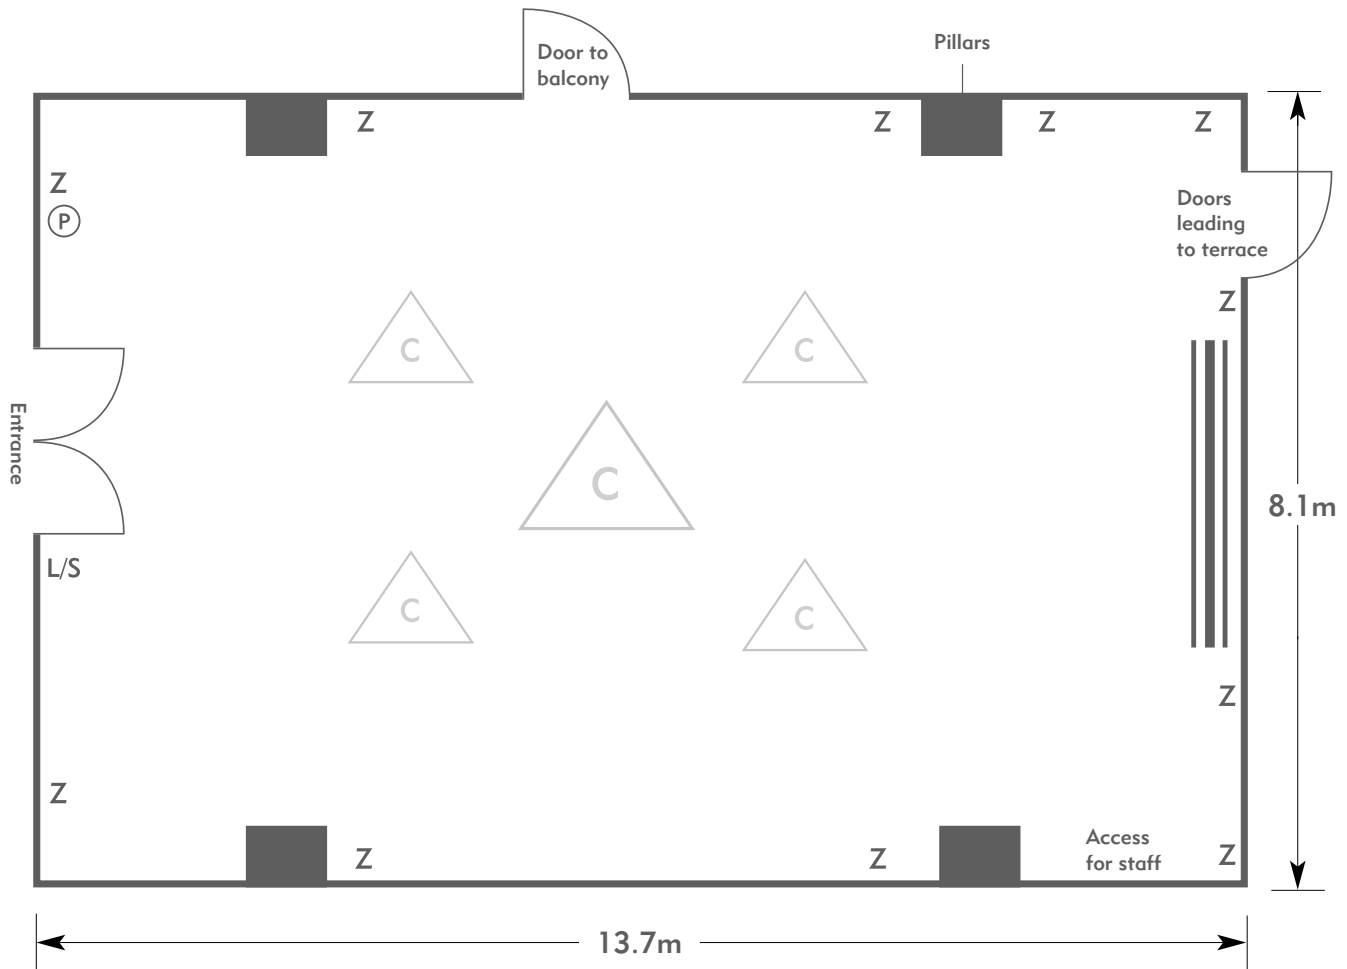

THE MANOR HOUSE

Dunstanville

THE MANOR HOUSE
AN EXCLUSIVE HOTEL & GOLF CLUB

KEY:

- Z = 13 Amp Sockets
- 32A = 32 AMP Single Phase
- (P) = Phone Point
- I = ISDN line

- TV = T. V. Socket
- L/S = Light Switch
- (C) (L) = Chandelier / Ceiling light
- ≡ = Screen
- A/C = Heating / Aircon

THE MANOR HOUSE

AN EXCLUSIVE HOTEL & GOLF CLUB

KEY:

- Z = 13 Amp Sockets
- 32A = 32 AMP Single Phase
- (P) = Phone Point
- I = ISDN line

- TV = T. V. Socket
- L/S = Light Switch
- (C) (L) = Chandelier / Ceiling light
- ≡ = Screen
- A/C = Heating / Aircon