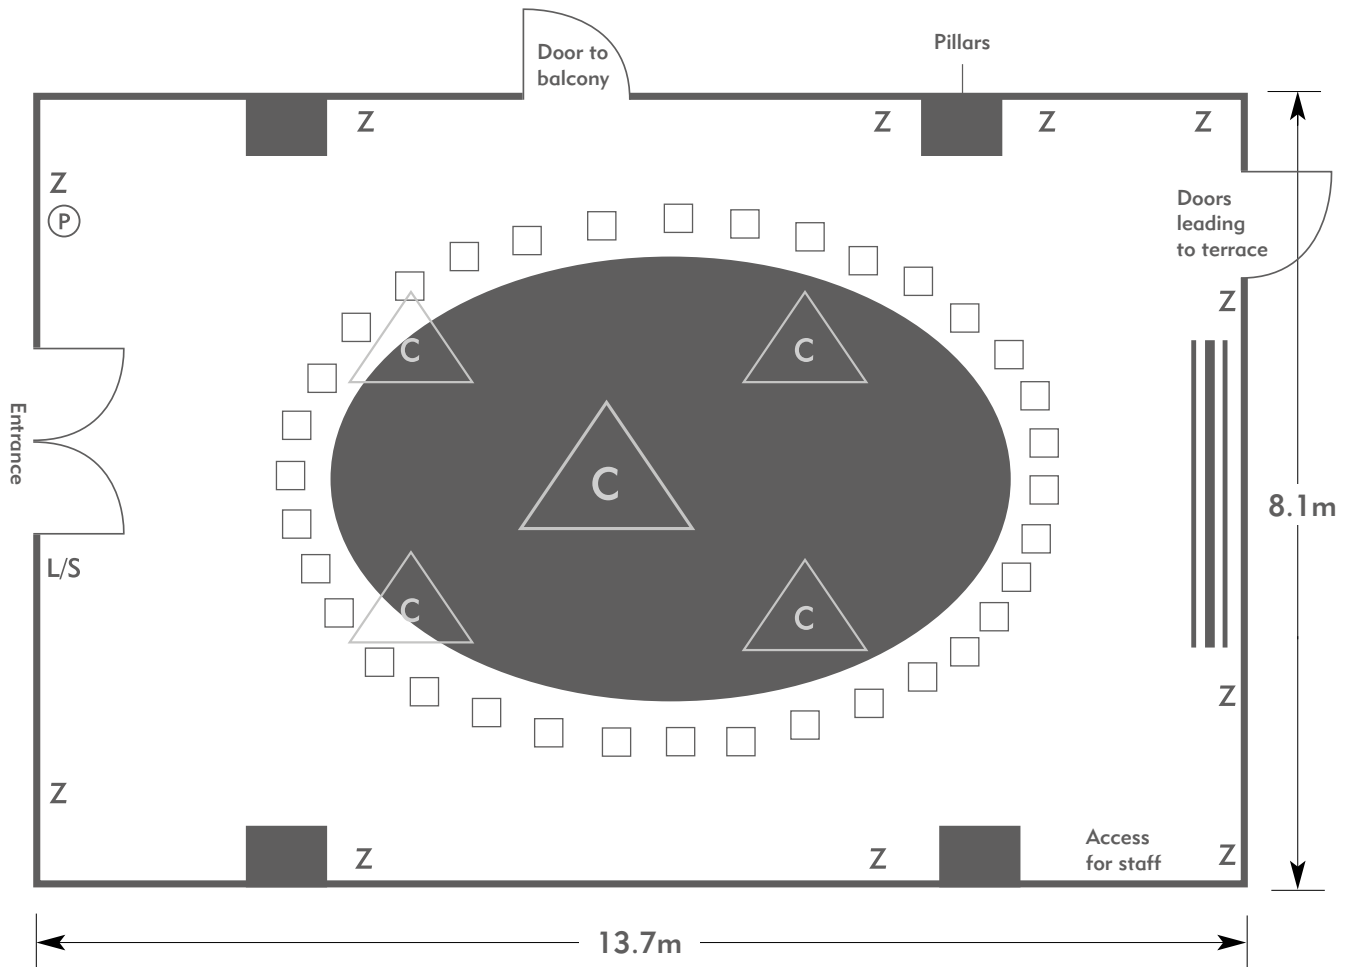

To book your meeting or event,
call **01276 478476** or email
groupsales@exclusive.co.uk

THE MANOR HOUSE

Dunstanville

Room plan: Oval
Capacity: 36 people

THE MANOR HOUSE
AN EXCLUSIVE HOTEL & GOLF CLUB

KEY:

- Z = 13 Amp Sockets
- 32A = 32 AMP Single Phase
- (P) = Phone Point
- I = ISDN line
- TV = T. V. Socket
- L/S = Light Switch
- (C) (L) = Chandelier / Ceiling light
- ≡ = Screen
- A/C = Heating / Aircon