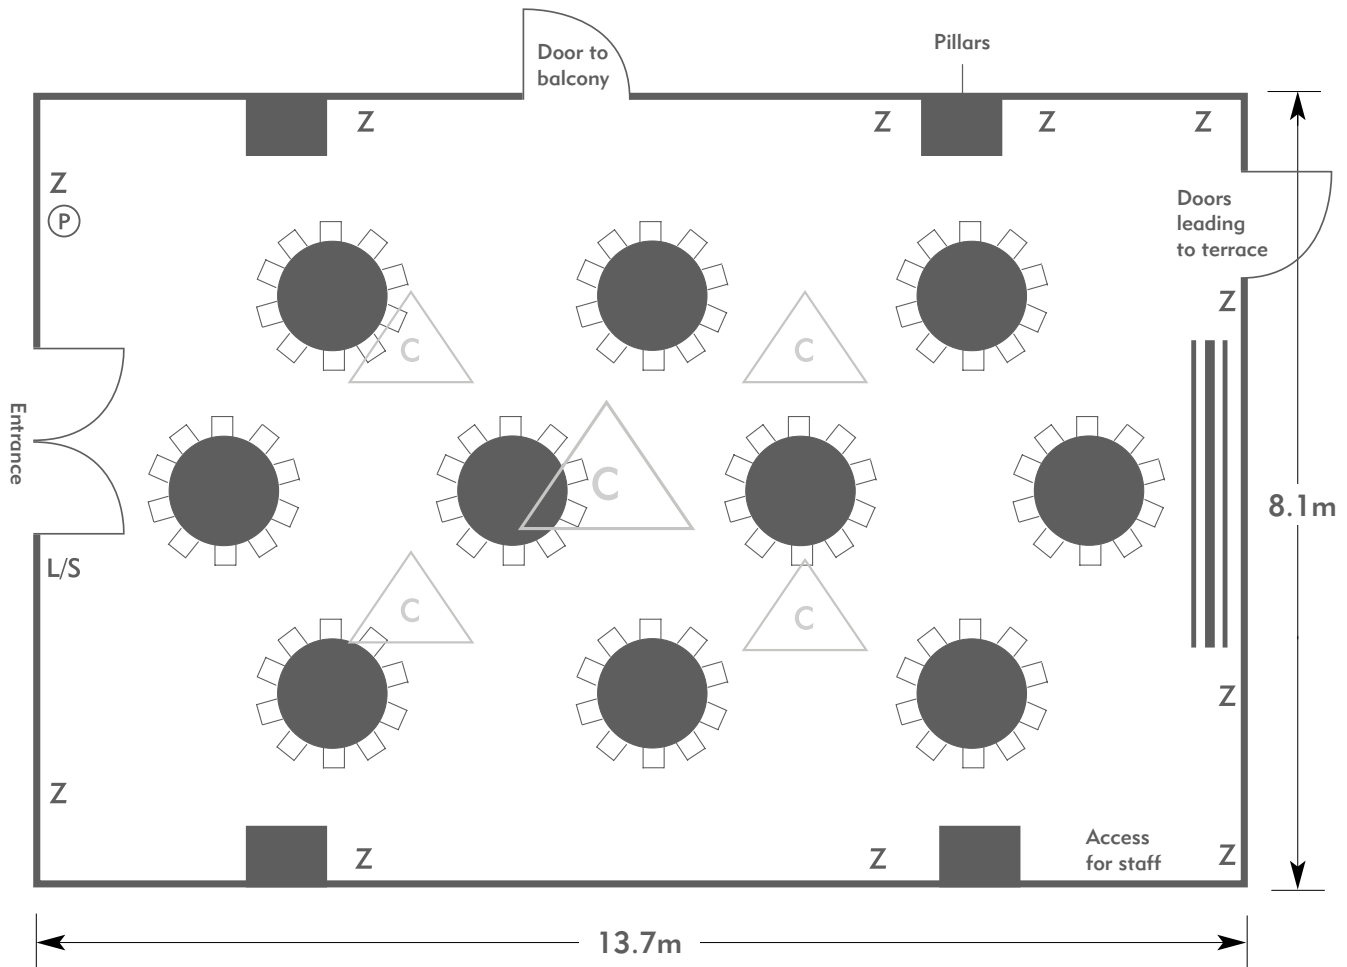

Diagrams are not to scale, layouts are representative.

To book your meeting or event,
call **01276 478476** or email
groupsales@exclusive.co.uk

THE MANOR HOUSE

Dunstanville

Room plan: Rounds for dinner

Capacity: 100 people

THE MANOR HOUSE

AN EXCLUSIVE HOTEL & GOLF CLUB

KEY:

- Z = 13 Amp Sockets
- 32A = 32 AMP Single Phase
- (P) = Phone Point
- I = ISDN line

- TV = T. V. Socket
- L/S = Light Switch
- (C) (L) = Chandelier / Ceiling light
- ≡ = Screen
- A/C = Heating / Aircon