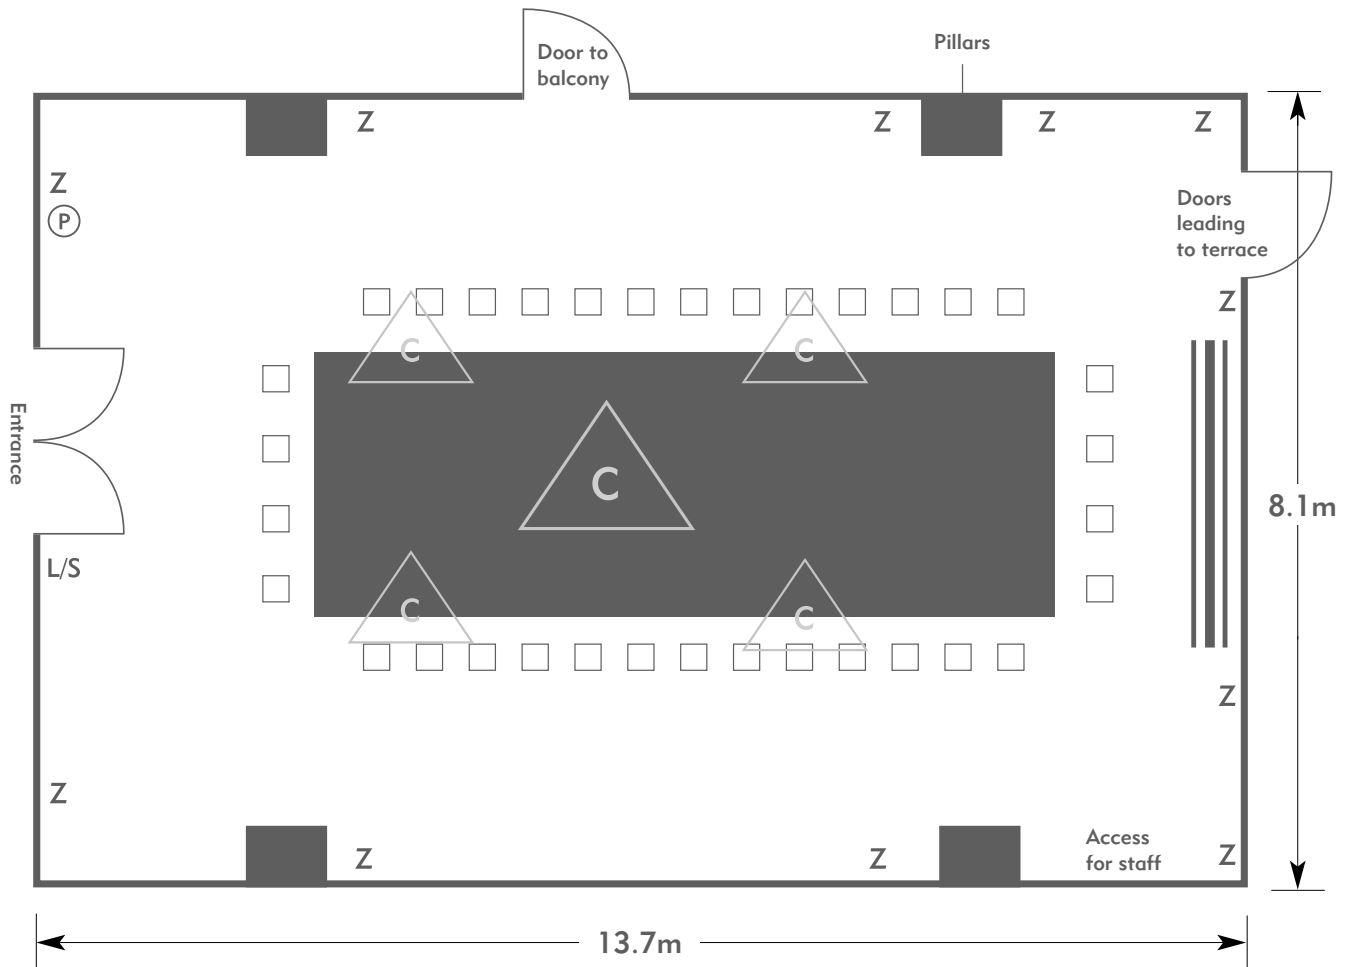

THE MANOR HOUSE

AN EXCLUSIVE HOTEL & GOLF CLUB

KEY:

- Z = 13 Amp Sockets
- 32A = 32 AMP Single Phase
- (P) = Phone Point
- I = ISDN line

- TV = T. V. Socket
- L/S = Light Switch
- (C) (L) = Chandelier / Ceiling light
- ≡ = Screen
- A/C = Heating / Aircon