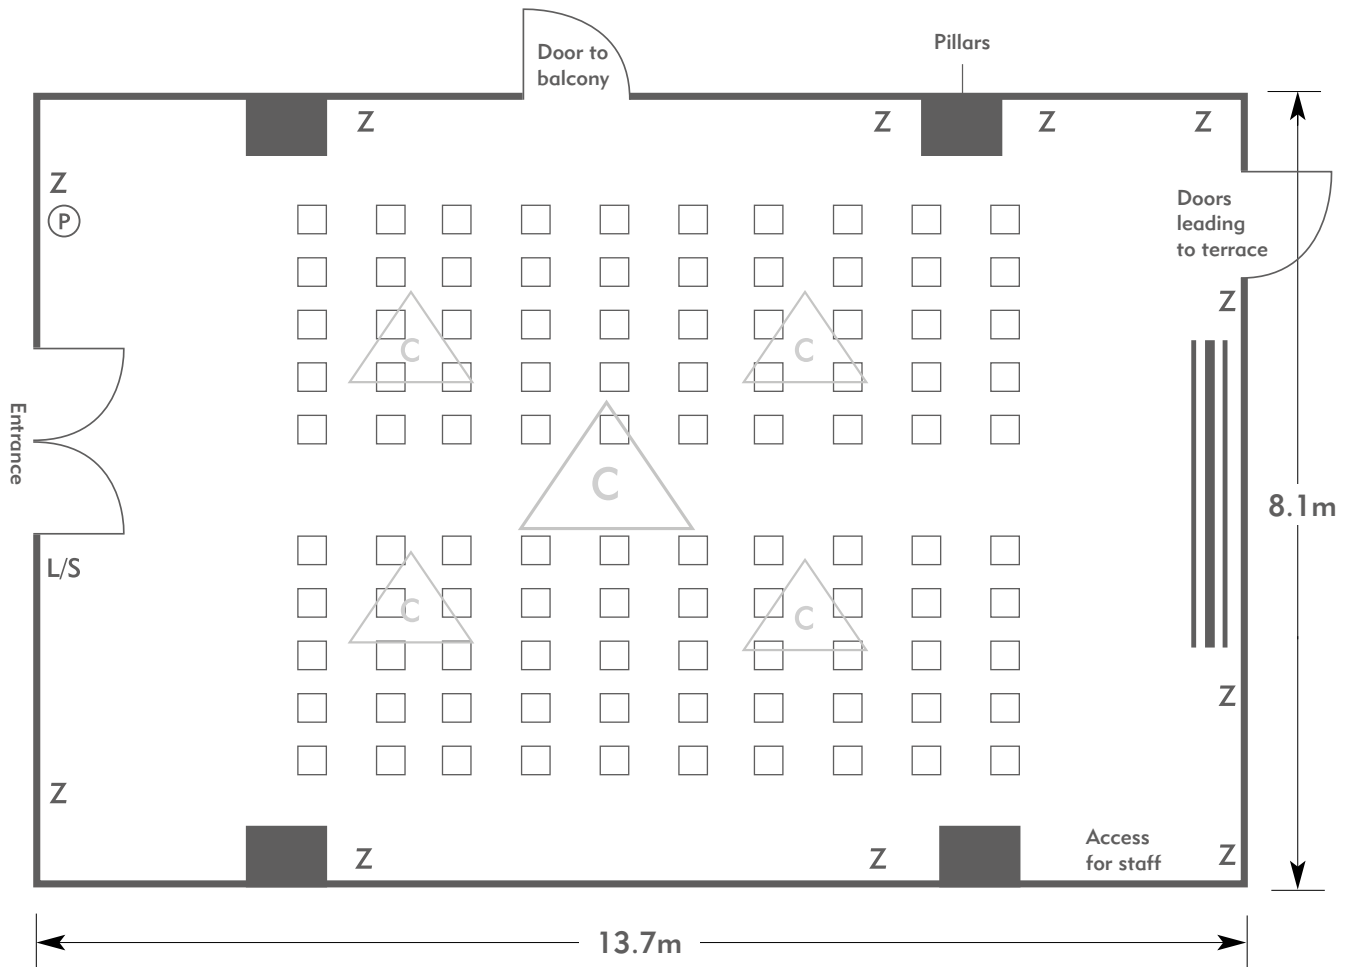

THE MANOR HOUSE

Dunstanville

THE MANOR HOUSE
AN EXCLUSIVE HOTEL & GOLF CLUB

KEY:

- Z = 13 Amp Sockets
- 32A = 32 AMP Single Phase
- (P) = Phone Point
- I = ISDN line

- TV = T. V. Socket
- L/S = Light Switch
- (C) (L) = Chandelier / Ceiling light
- ≡ = Screen
- A/C = Heating / Aircon

THE MANOR HOUSE

AN EXCLUSIVE HOTEL & GOLF CLUB

KEY:

- Z = 13 Amp Sockets
- 32A = 32 AMP Single Phase
- (P) = Phone Point
- I = ISDN line

- TV = T. V. Socket
- L/S = Light Switch
- (C) (L) = Chandelier / Ceiling light
- ≡ = Screen
- A/C = Heating / Aircon