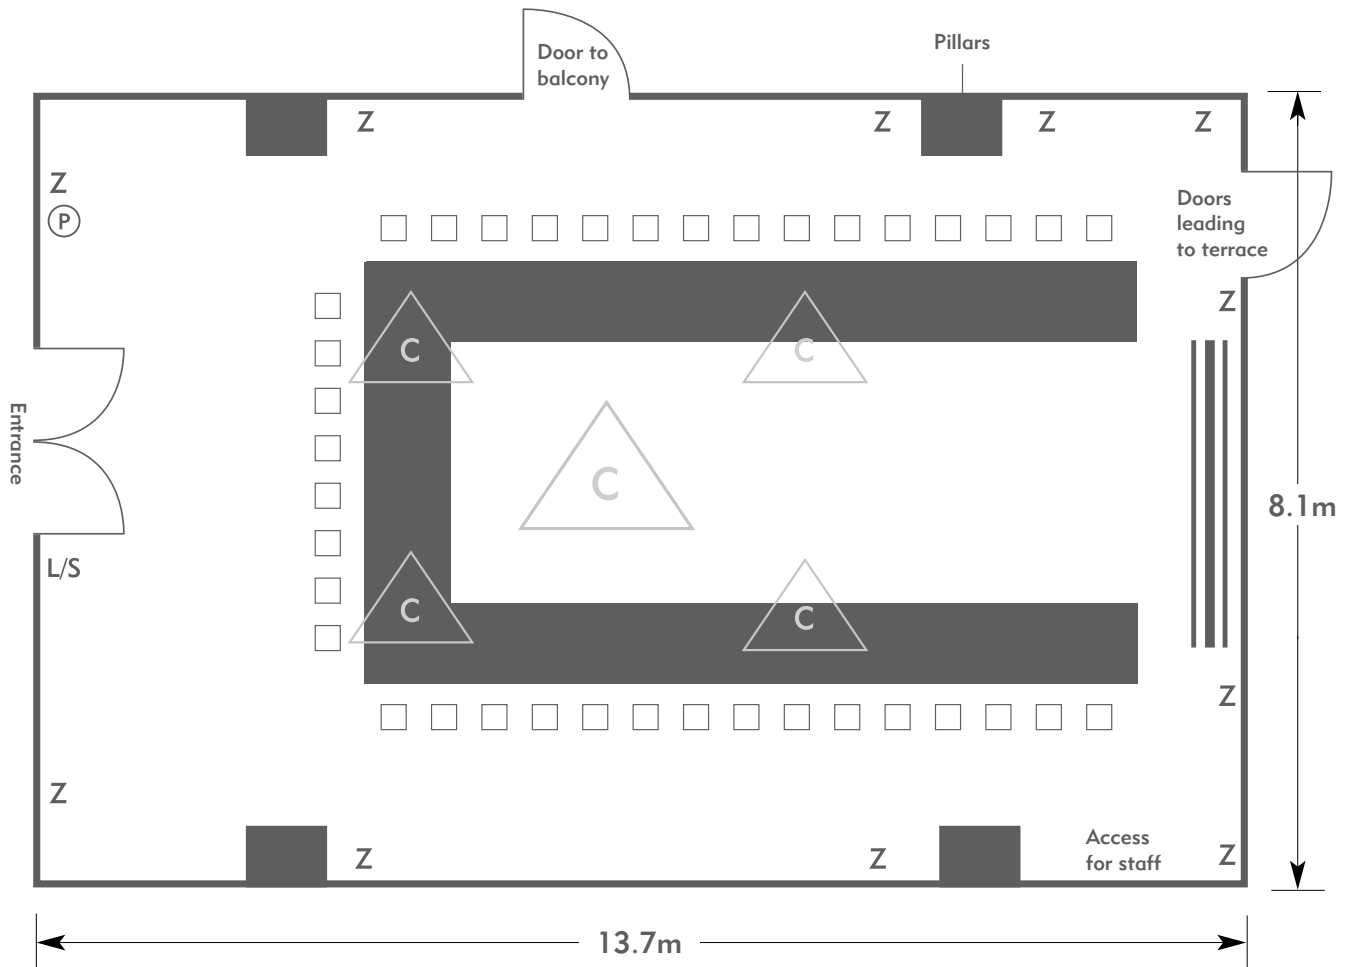

THE MANOR HOUSE

AN EXCLUSIVE HOTEL & GOLF CLUB

KEY:

- Z = 13 Amp Sockets
- 32A = 32 AMP Single Phase
- (P) = Phone Point
- I = ISDN line

- TV = T. V. Socket
- L/S = Light Switch
- (C) (L) = Chandelier / Ceiling light
- ≡ = Screen
- A/C = Heating / Aircon