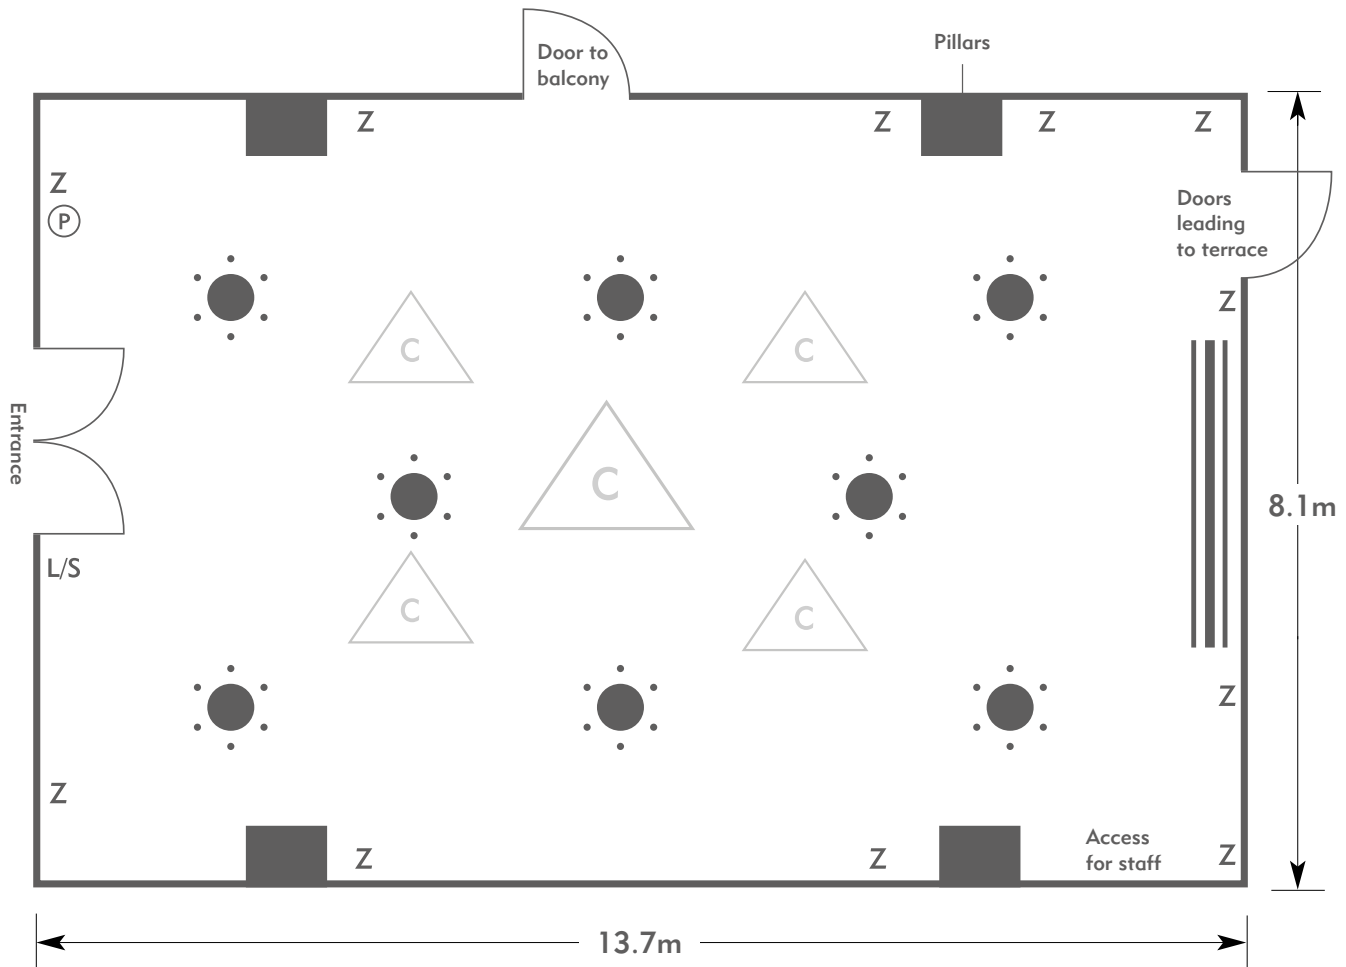

- Z = 13 Amp Sockets
- 32A = 32 AMP Single Phase
- (P) = Phone Point
- I = ISDN line
- TV = T. V. Socket
- L/S = Light Switch
- (C) (L) = Chandelier / Ceiling light
- ≡ = Screen
- A/C = Heating / Aircon

Diagrams are not to scale, layouts are representative.

To book your meeting or event,
call **01276 478476** or email
groupsales@exclusive.co.uk

THE MANOR HOUSE

Dunstanville

Room plan: Stand-up reception

Capacity: 120 people

THE MANOR HOUSE

AN EXCLUSIVE HOTEL & GOLF CLUB

KEY:

- Z = 13 Amp Sockets
- 32A = 32 AMP Single Phase
- (P) = Phone Point
- I = ISDN line

- TV = T. V. Socket
- L/S = Light Switch
- (C) (L) = Chandelier / Ceiling light
- ≡ = Screen
- A/C = Heating / Aircon