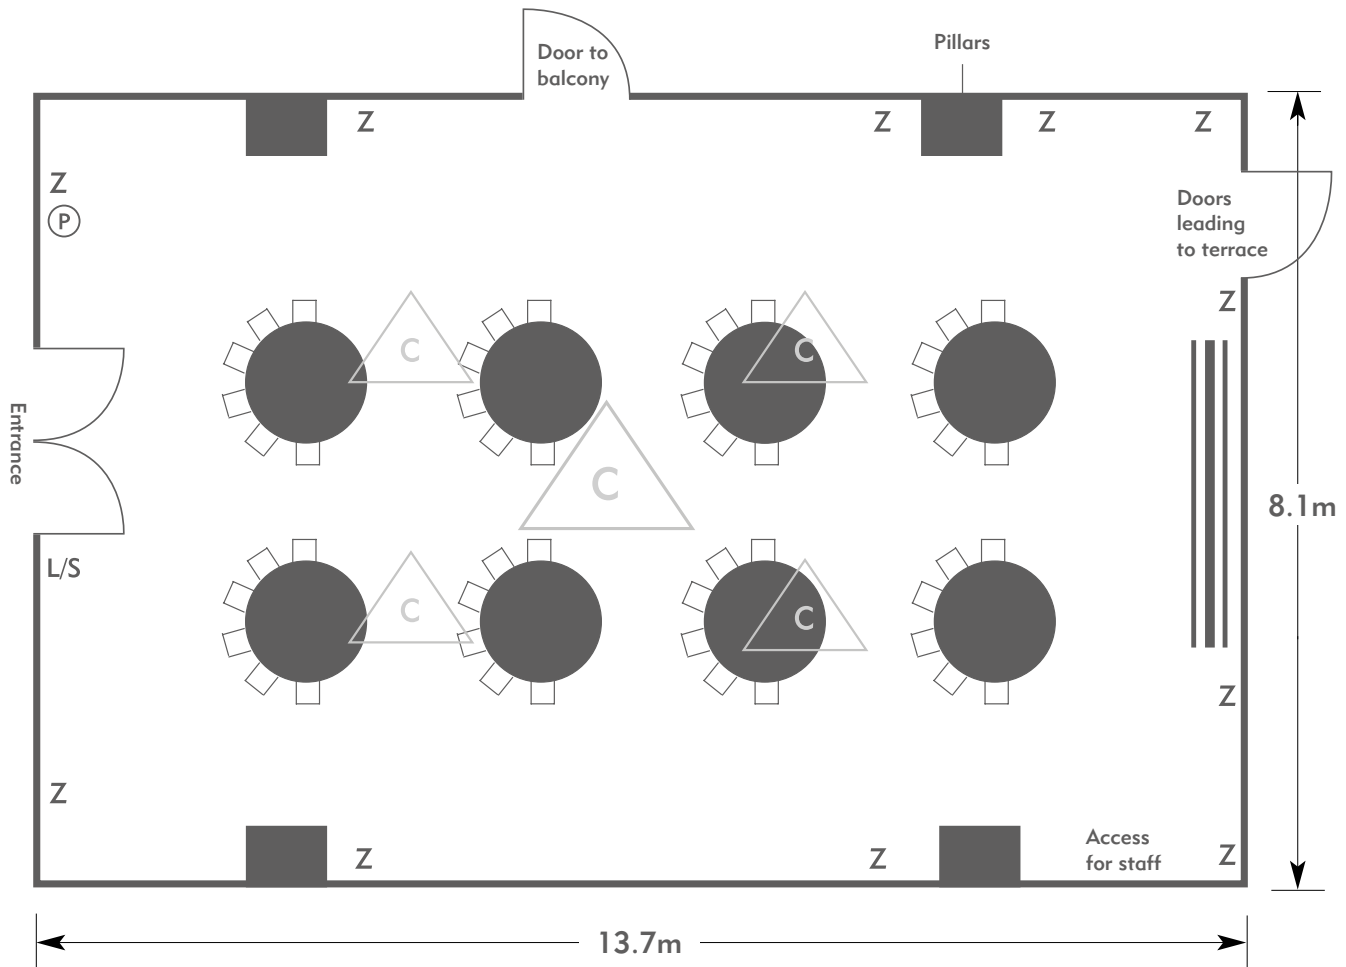

Diagrams are not to scale, layouts are representative.

To book your meeting or event,
call **01276 478476** or email
groupsales@exclusive.co.uk

THE MANOR HOUSE

Dunstanville

Room plan: Cabaret
Capacity: 50 people

THE MANOR HOUSE
AN EXCLUSIVE HOTEL & GOLF CLUB

KEY:

- Z = 13 Amp Sockets
- 32A = 32 AMP Single Phase
- (P) = Phone Point
- I = ISDN line

- TV = T. V. Socket
- L/S = Light Switch
- (C) (L) = Chandelier / Ceiling light
- ≡ = Screen
- A/C = Heating / Aircon