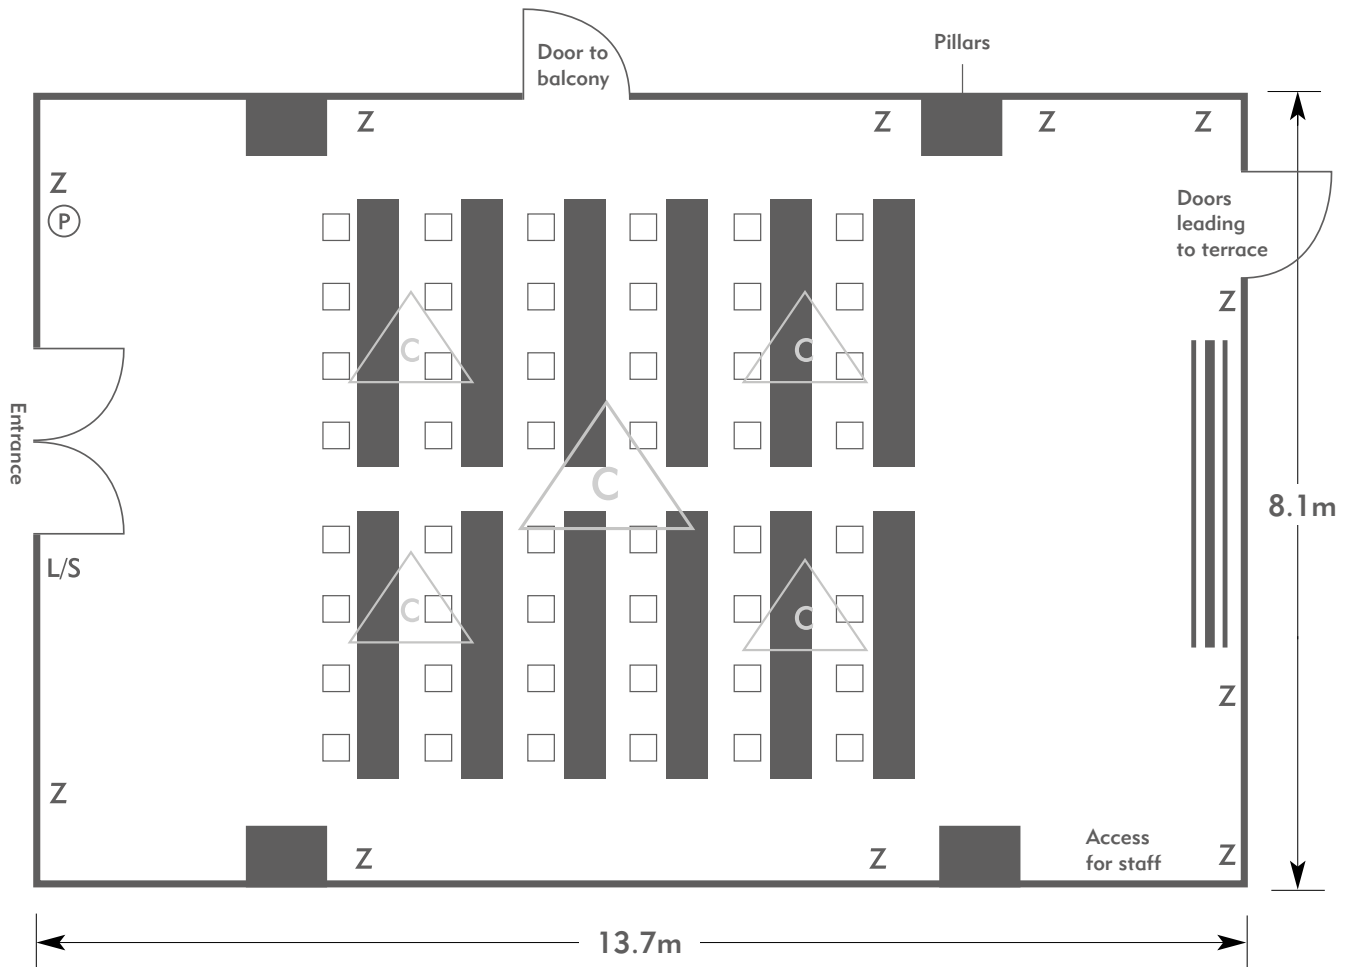

THE MANOR HOUSE

Dunstanville

Room plan: Classroom

Capacity: 50 people

THE MANOR HOUSE

AN EXCLUSIVE HOTEL & GOLF CLUB

KEY:

- Z = 13 Amp Sockets
- 32A = 32 AMP Single Phase
- (P) = Phone Point
- I = ISDN line

- TV = T. V. Socket
- L/S = Light Switch
- (C) (L) = Chandelier / Ceiling light
- ≡ = Screen
- A/C = Heating / Aircon

Diagrams are not to scale, layouts are representative.

To book your meeting or event,
call **01276 478476** or email
groupsales@exclusive.co.uk