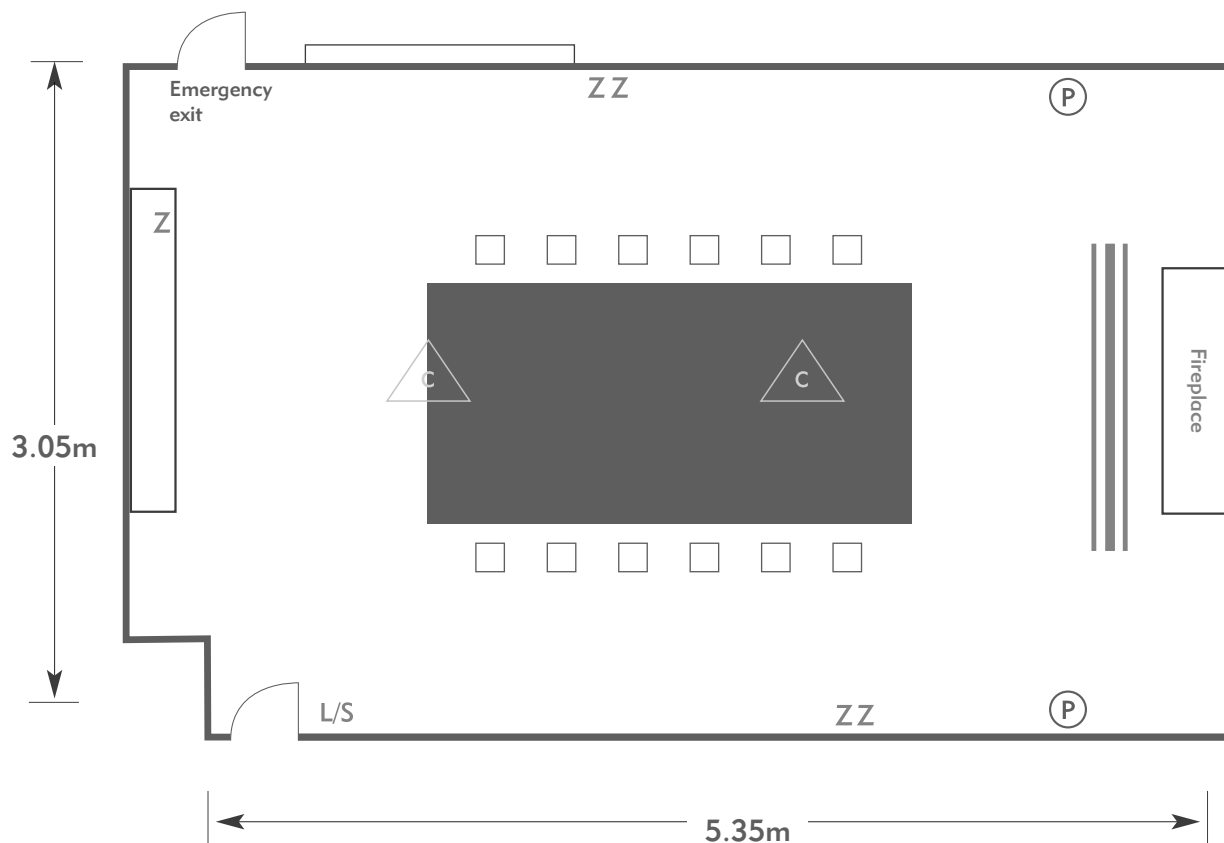

- Z = 13 Amp Sockets
- 32A = 32 AMP Single Phase
- (P) = Phone Point
- I = ISDN line

- TV = T. V. Socket
- L/S = Light Switch
- (C) (L) = Chandelier / Ceiling light
- ≡ = Screen
- A/C = Heating / Aircon

Diagrams are not to scale, layouts are representative.

To book your meeting or event,
call **01276 478476** or email
groupsales@exclusive.co.uk

LAINSTON HOUSE

Mountbatten

Room plan: Boardroom

Capacity: 12 people

LAINSTON HOUSE

AN EXCLUSIVE HOTEL

KEY:

- Z = 13 Amp Sockets
- 32A = 32 AMP Single Phase
- (P) = Phone Point
- I = ISDN line

- TV = T. V. Socket
- L/S = Light Switch
- (C) (L) = Chandelier / Ceiling light
- ≡ = Screen
- A/C = Heating / Aircon