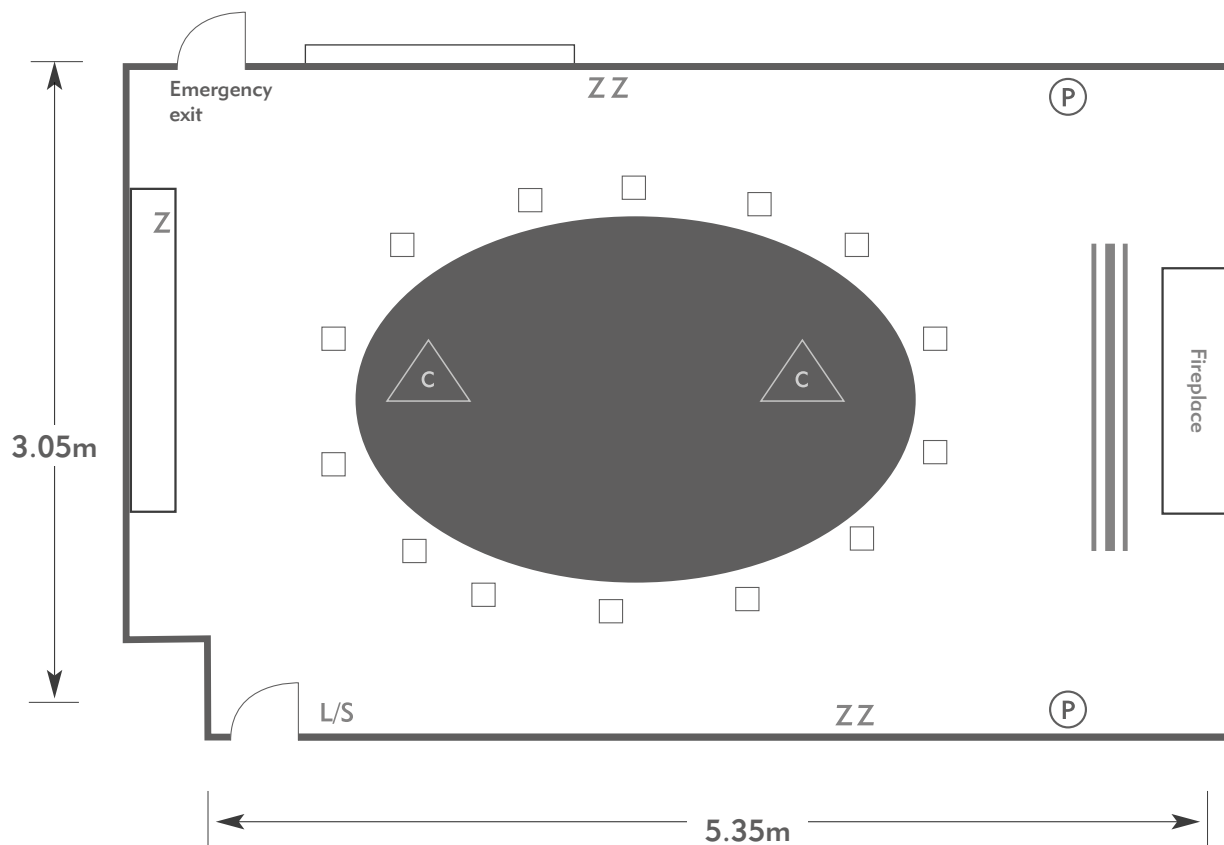

LAINSTON HOUSE

AN EXCLUSIVE HOTEL

KEY:

- Z = 13 Amp Sockets
- 32A = 32 AMP Single Phase
- (P) = Phone Point
- I = ISDN line

- TV = T. V. Socket
- L/S = Light Switch
- (C) (L) = Chandelier / Ceiling light
- ≡ = Screen
- A/C = Heating / Aircon

Diagrams are not to scale, layouts are representative.

To book your meeting or event,
call **01276 478476** or email
groupsales@exclusive.co.uk

LAINSTON HOUSE

Mountbatten

Room plan: Oval
Capacity: 14 people