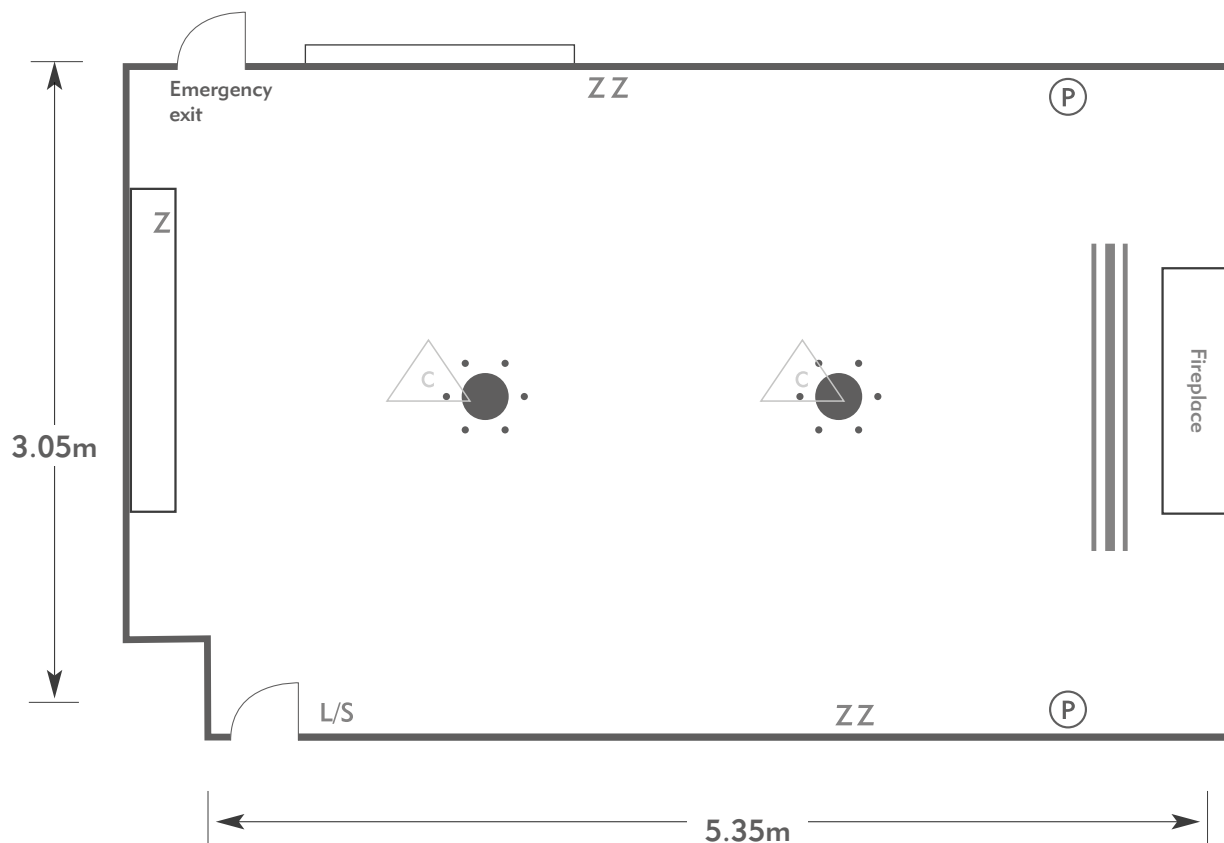

LAINSTON HOUSE
AN EXCLUSIVE HOTEL

KEY:

- Z = 13 Amp Sockets
- 32A = 32 AMP Single Phase
- (P) = Phone Point
- I = ISDN line

- TV = T. V. Socket
- L/S = Light Switch
- (C) (L) = Chandelier / Ceiling light
- ≡ = Screen
- A/C = Heating / Aircon

Diagrams are not to scale, layouts are representative.

To book your meeting or event,
call **01276 478476** or email
groupsales@exclusive.co.uk

LAINSTON HOUSE

Mountbatten

Room plan: Stand-up reception

Capacity: 20 people

LAINSTON HOUSE

AN EXCLUSIVE HOTEL

KEY:

Z = 13 Amp Sockets

32A = 32 AMP Single Phase

(P) = Phone Point

I = ISDN line

TV = T. V. Socket