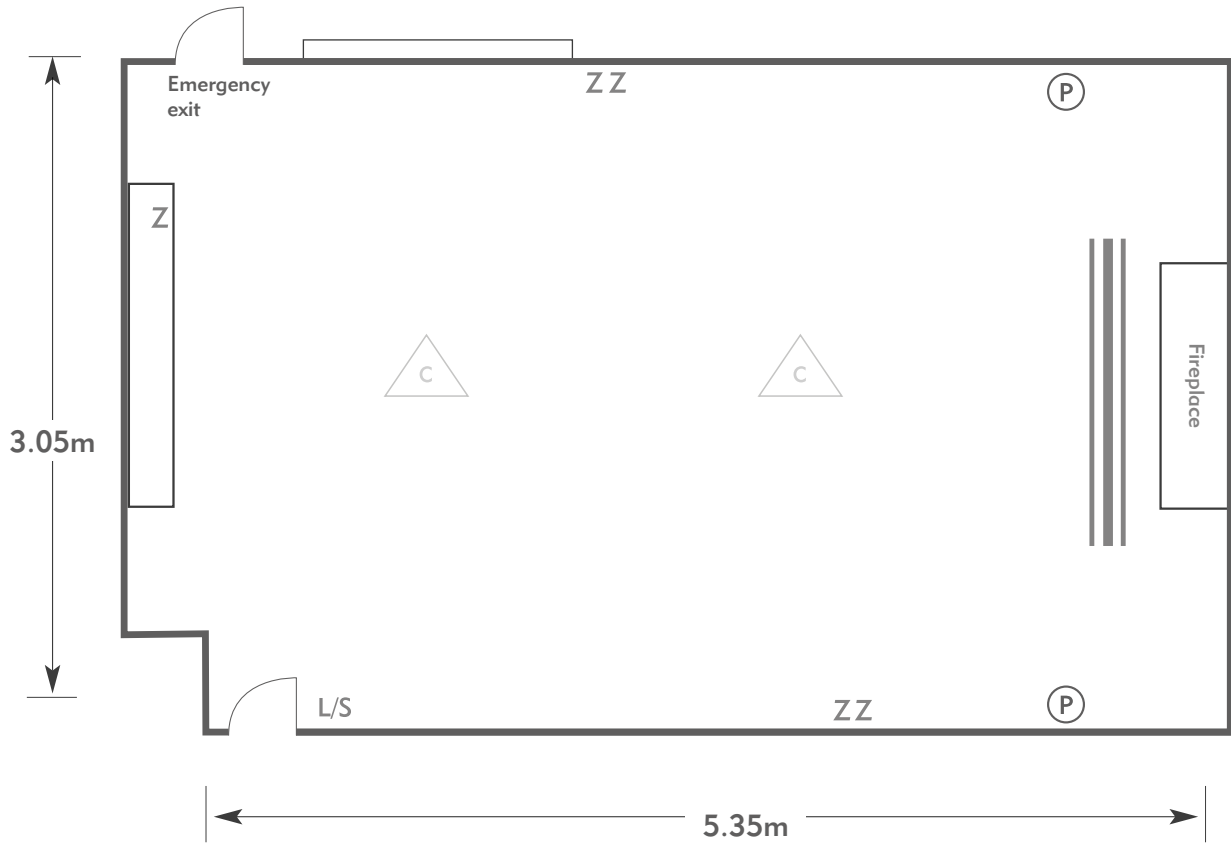

LAINSTON HOUSE

Mountbatten

LAINSTON HOUSE
AN EXCLUSIVE HOTEL

KEY:

- Z = 13 Amp Sockets
- 32A = 32 AMP Single Phase
- (P) = Phone Point
- I = ISDN line

- TV = T. V. Socket
- L/S = Light Switch
- (C) (L) = Chandelier / Ceiling light
- ≡ = Screen
- A/C = Heating / Aircon

- Z = 13 Amp Sockets
- 32A = 32 AMP Single Phase
- (P) = Phone Point
- I = ISDN line

- TV = T. V. Socket
- L/S = Light Switch
- (C) (L) = Chandelier / Ceiling light
- ≡ = Screen
- A/C = Heating / Aircon

LAINSTON HOUSE

AN EXCLUSIVE HOTEL

KEY:

- Z = 13 Amp Sockets
- 32A = 32 AMP Single Phase
- (P) = Phone Point
- I = ISDN line

- TV = T. V. Socket
- L/S = Light Switch
- (C) (L) = Chandelier / Ceiling light
- ≡ = Screen
- A/C = Heating / Aircon

LAINSTON HOUSE

AN EXCLUSIVE HOTEL

KEY:

Z = 13 Amp Sockets

32A = 32 AMP Single Phase

(P) = Phone Point

I = ISDN line

TV = T. V. Socket