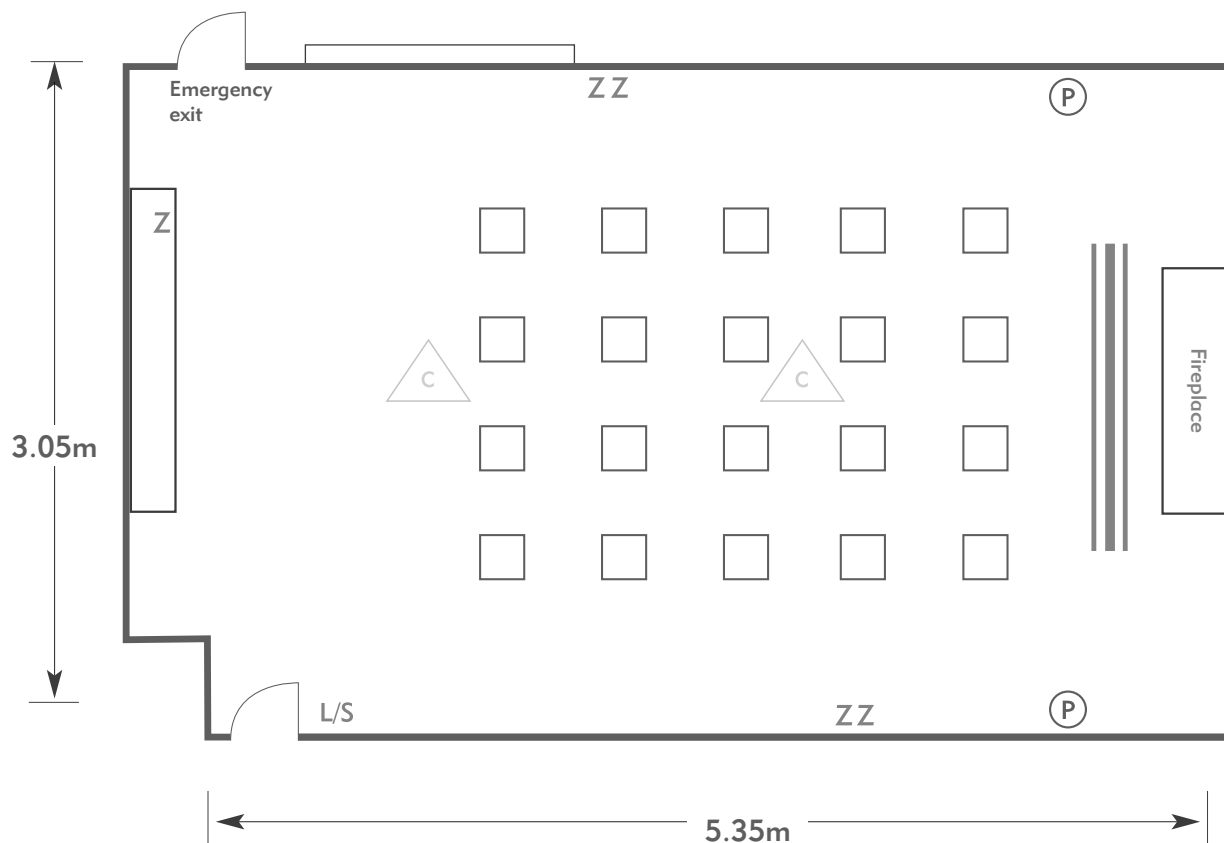

LAINSTON HOUSE

Mountbatten

Room plan: Theatre

Capacity: 20 people

LAINSTON HOUSE

AN EXCLUSIVE HOTEL

KEY:

- Z = 13 Amp Sockets
- 32A = 32 AMP Single Phase
- (P) = Phone Point
- I = ISDN line

- TV = T. V. Socket
- L/S = Light Switch
- (C) (L) = Chandelier / Ceiling light
- ≡ = Screen
- A/C = Heating / Aircon

Diagrams are not to scale, layouts are representative.

To book your meeting or event,
call **01276 478476** or email
groupsales@exclusive.co.uk