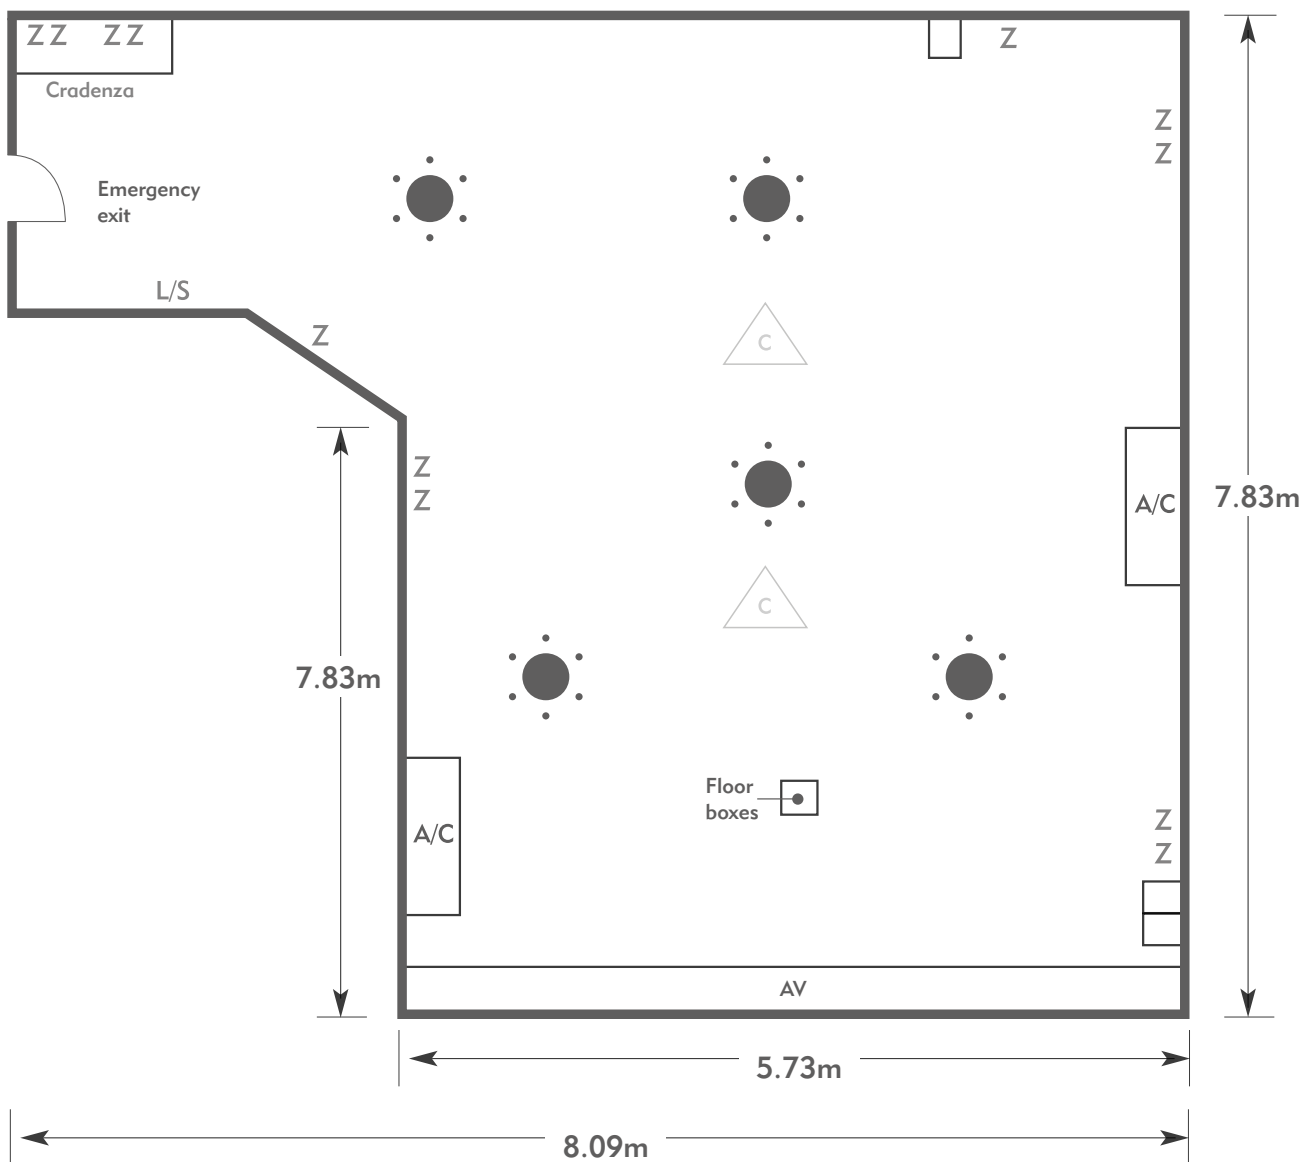

To book your meeting or event,
call **01276 478476** or email
groupsales@exclusive.co.uk

LAINSTON HOUSE

Houghton Suite

Room plan: Oval
Capacity: 28 people

LAINSTON HOUSE
AN EXCLUSIVE HOTEL

KEY:

- Z = 13 Amp Sockets
- 32A = 32 AMP Single Phase
- (P) = Phone Point
- I = ISDN line

Diagrams are not to scale, layouts are representative.

LAINSTON HOUSE

Houghton Suite

Room plan: Stand-up reception
Capacity: 50 people

LAINSTON HOUSE
AN EXCLUSIVE HOTEL

KEY:

- Z = 13 Amp Sockets
- 32A = 32 AMP Single Phase
- (P) = Phone Point
- I = ISDN line