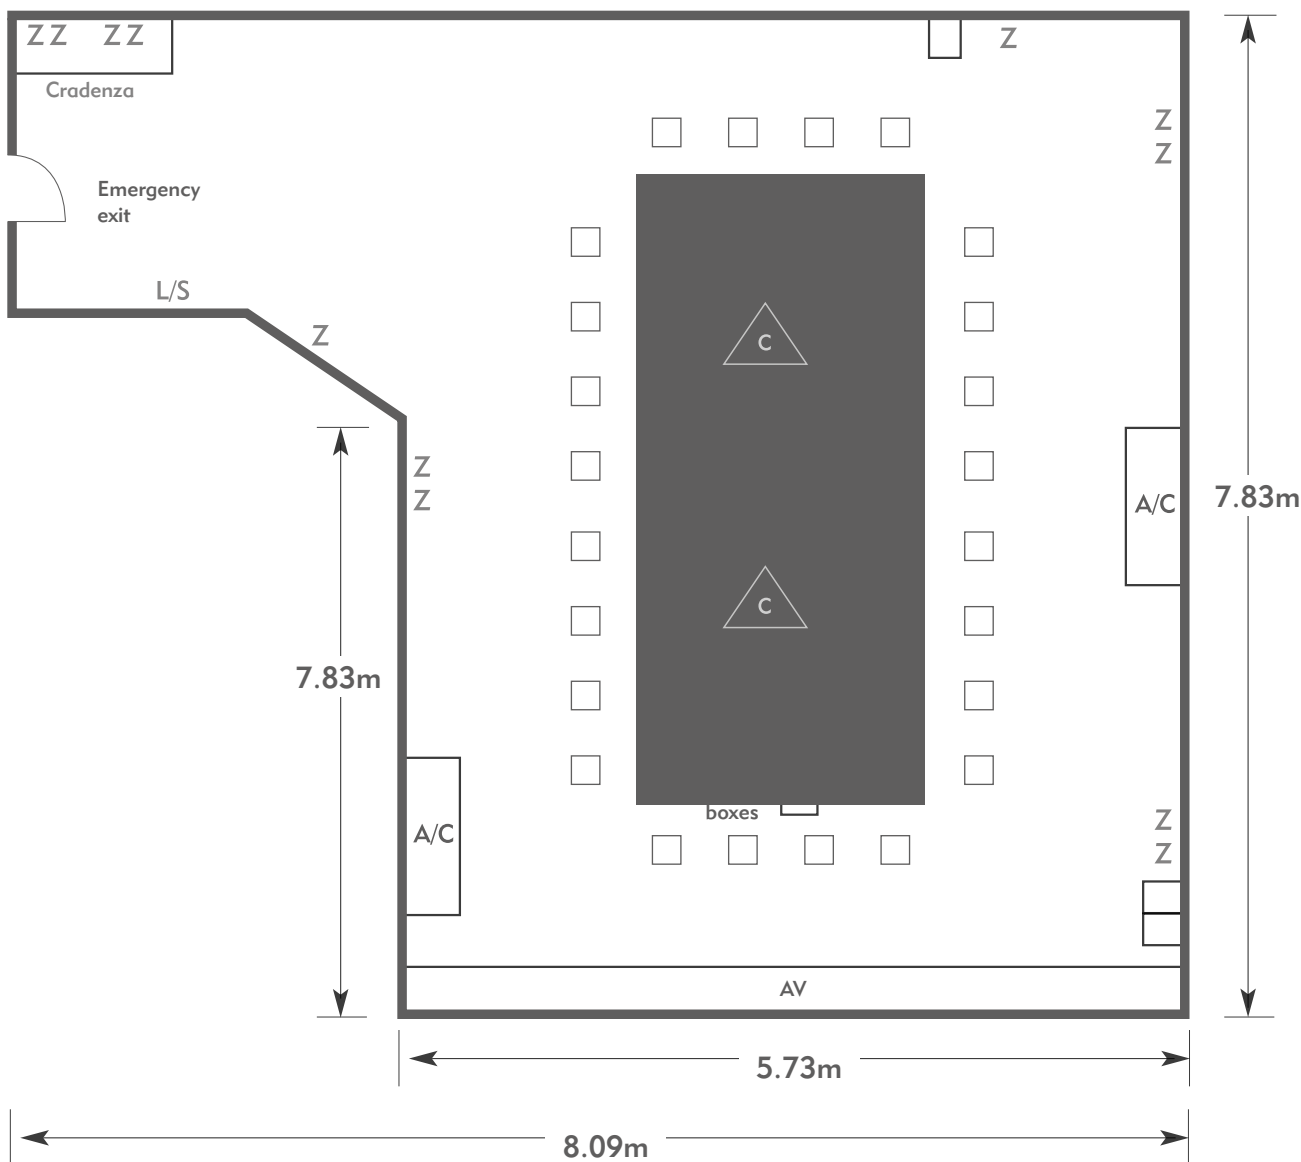

LAINSTON HOUSE
AN EXCLUSIVE HOTEL

KEY:

- Z = 13 Amp Sockets
- 32A = 32 AMP Single Phase
- (P) = Phone Point
- I = ISDN line
- TV = T. V. Socket
- L/S = Light Switch
- (C) (L) = Chandelier / Ceiling light
- ≡ = Screen
- A/C = Heating / Aircon

LAINSTON HOUSE

AN EXCLUSIVE HOTEL

KEY:

- Z = 13 Amp Sockets
- 32A = 32 AMP Single Phase
- (P) = Phone Point
- I = ISDN line

- TV = T. V. Socket
- L/S = Light Switch
- (C) (L) = Chandelier / Ceiling light
- ==== = Screen
- A/C = Heating / Aircon

To book your meeting or event,
call **01276 478476** or email
groupsales@exclusive.co.uk

LAINSTON HOUSE

Houghton Suite

Room plan: U-shape
Capacity: 24 people

LAINSTON HOUSE
AN EXCLUSIVE HOTEL

KEY:

- Z = 13 Amp Sockets
- 32A = 32 AMP Single Phase
- (P) = Phone Point
- I = ISDN line

LAINSTON HOUSE

Houghton Suite

Room plan: Classroom

Capacity: 18 people

LAINSTON HOUSE

AN EXCLUSIVE HOTEL

KEY:

- Z = 13 Amp Sockets
- 32A = 32 AMP Single Phase
- (P) = Phone Point
- I = ISDN line