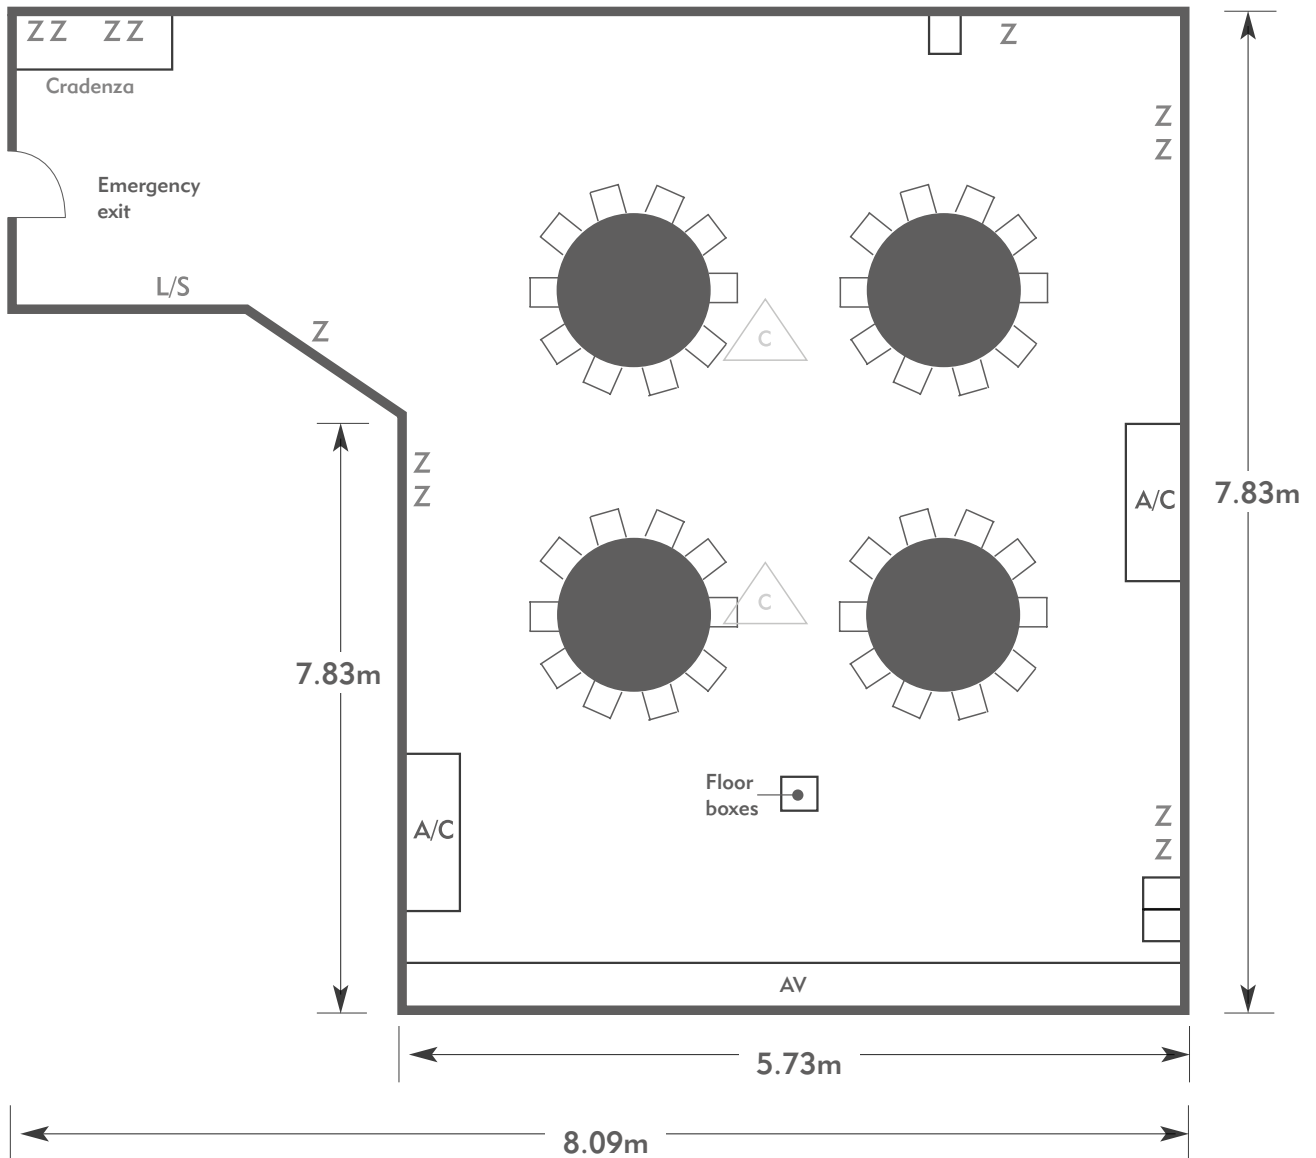

LAINSTON HOUSE

Houghton Suite

Room plan: Rounds for dinner
Capacity: 40 people

LAINSTON HOUSE
AN EXCLUSIVE HOTEL

KEY:

- Z = 13 Amp Sockets
- 32A = 32 AMP Single Phase
- (P) = Phone Point
- I = ISDN line
- TV = T. V. Socket
- L/S = Light Switch
- (C) (L) = Chandelier / Ceiling light
- ≡ = Screen
- A/C = Heating / Aircon

To book your meeting or event,
call **01276 478476** or email
groupsales@exclusive.co.uk