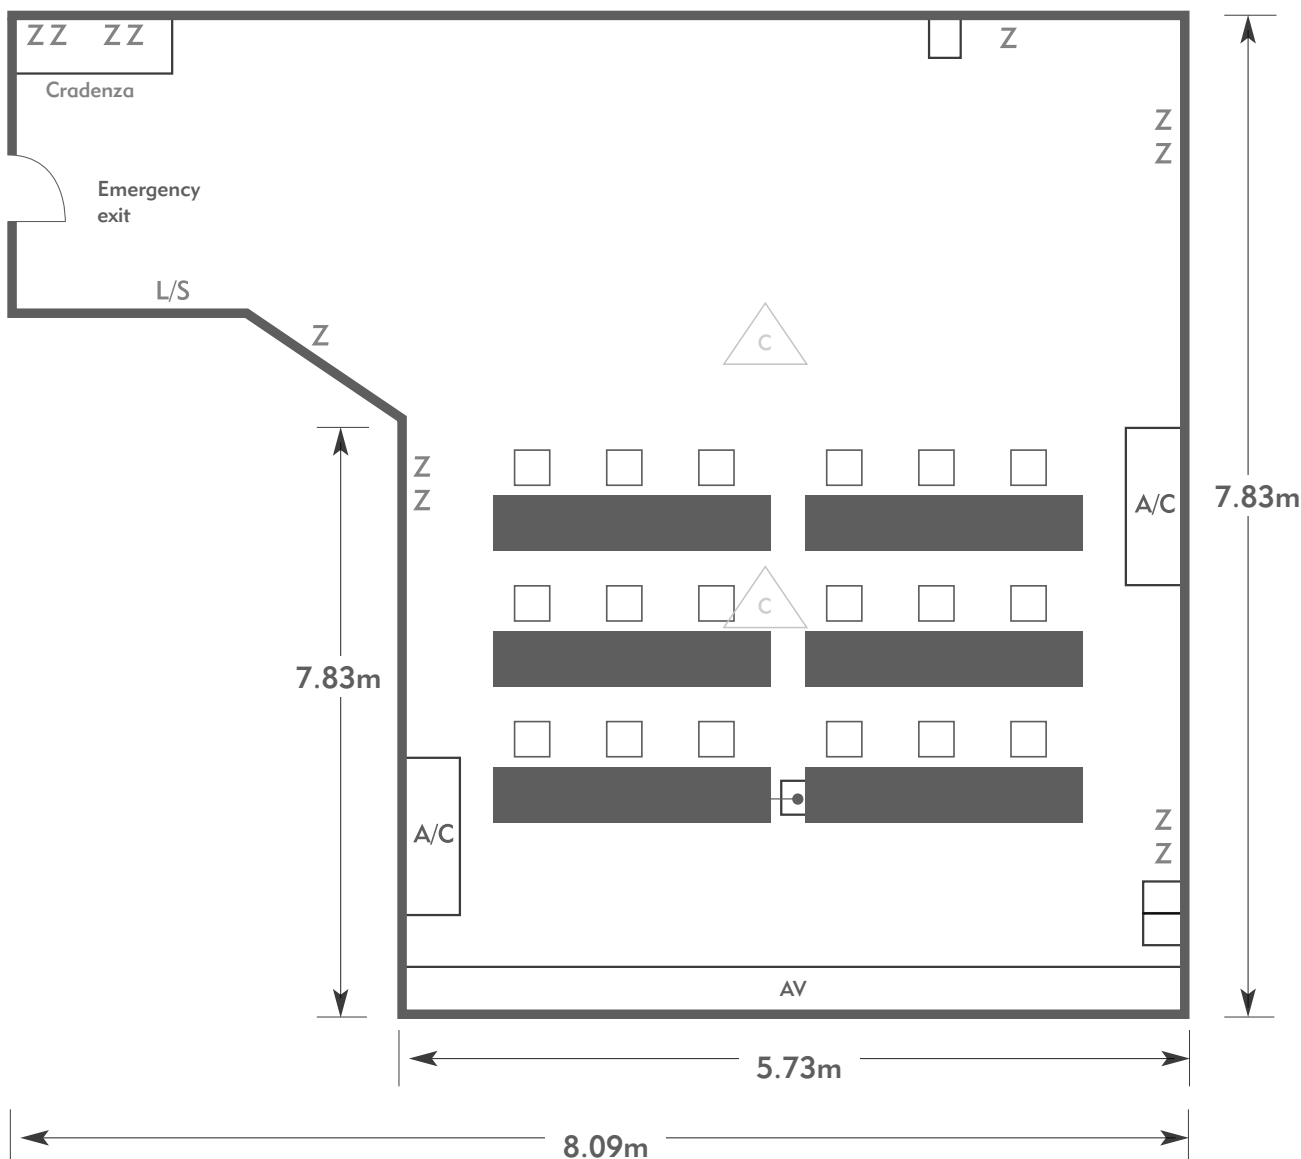

LAINSTON HOUSE

Houghton Suite

Room plan: Classroom

Capacity: 18 people

LAINSTON HOUSE

AN EXCLUSIVE HOTEL

KEY:

- Z = 13 Amp Sockets
- 32A = 32 AMP Single Phase
- (P) = Phone Point
- I = ISDN line

LAINSTON HOUSE

Houghton Suite

Room plan: Cabaret
Capacity: 24 people

LAINSTON HOUSE
AN EXCLUSIVE HOTEL

KEY:

- Z = 13 Amp Sockets
- 32A = 32 AMP Single Phase
- (P) = Phone Point
- I = ISDN line

- TV = T. V. Socket
- L/S = Light Switch
- (C) (L) = Chandelier / Ceiling light
- ==== = Screen
- A/C = Heating / Aircon

To book your meeting or event,
call **01276 478476** or email
groupsales@exclusive.co.uk

LAINSTON HOUSE

Houghton Suite

Room plan: Oval
Capacity: 28 people

LAINSTON HOUSE
AN EXCLUSIVE HOTEL

KEY:

- Z = 13 Amp Sockets
- 32A = 32 AMP Single Phase
- (P) = Phone Point
- I = ISDN line

Diagrams are not to scale, layouts are representative.

LAINSTON HOUSE

Houghton Suite

Room plan: Stand-up reception
Capacity: 50 people

LAINSTON HOUSE
AN EXCLUSIVE HOTEL

KEY:

- Z = 13 Amp Sockets
- 32A = 32 AMP Single Phase
- (P) = Phone Point
- I = ISDN line