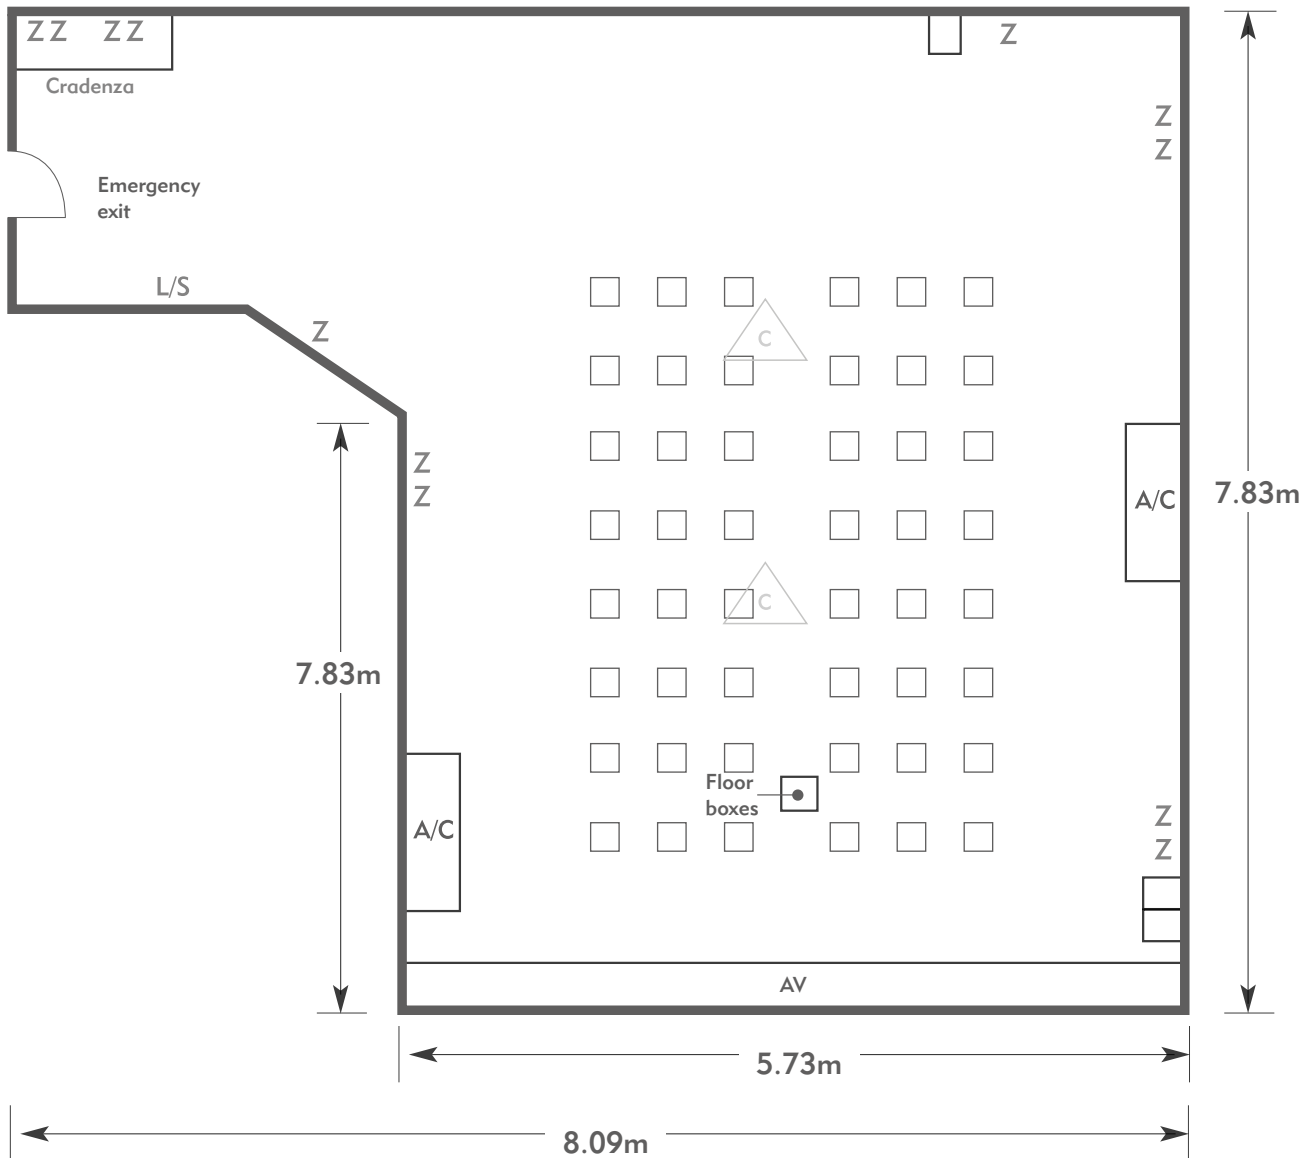

LAINSTON HOUSE

Houghton Suite

LAINSTON HOUSE
AN EXCLUSIVE HOTEL

KEY:

- Z = 13 Amp Sockets
- 32A = 32 AMP Single Phase
- (P) = Phone Point
- I = ISDN line

- TV = T. V. Socket
- L/S = Light Switch
- (C) (L) = Chandelier / Ceiling light
- ≡ = Screen
- A/C = Heating / Aircon

LAINSTON HOUSE
AN EXCLUSIVE HOTEL

KEY:

- Z = 13 Amp Sockets
- 32A = 32 AMP Single Phase
- (P) = Phone Point
- I = ISDN line
- TV = T. V. Socket
- L/S = Light Switch
- (C) (L) = Chandelier / Ceiling light
- ≡ = Screen
- A/C = Heating / Aircon

LAINSTON HOUSE

Houghton Suite

Room plan: Classroom

Capacity: 18 people

LAINSTON HOUSE

AN EXCLUSIVE HOTEL

KEY:

- Z = 13 Amp Sockets
- 32A = 32 AMP Single Phase
- (P) = Phone Point
- I = ISDN line

Diagrams are not to scale, layouts are representative.

LAINSTON HOUSE

Houghton Suite

Room plan: Stand-up reception
Capacity: 50 people

LAINSTON HOUSE
AN EXCLUSIVE HOTEL

KEY:

- Z = 13 Amp Sockets
- 32A = 32 AMP Single Phase
- (P) = Phone Point
- I = ISDN line