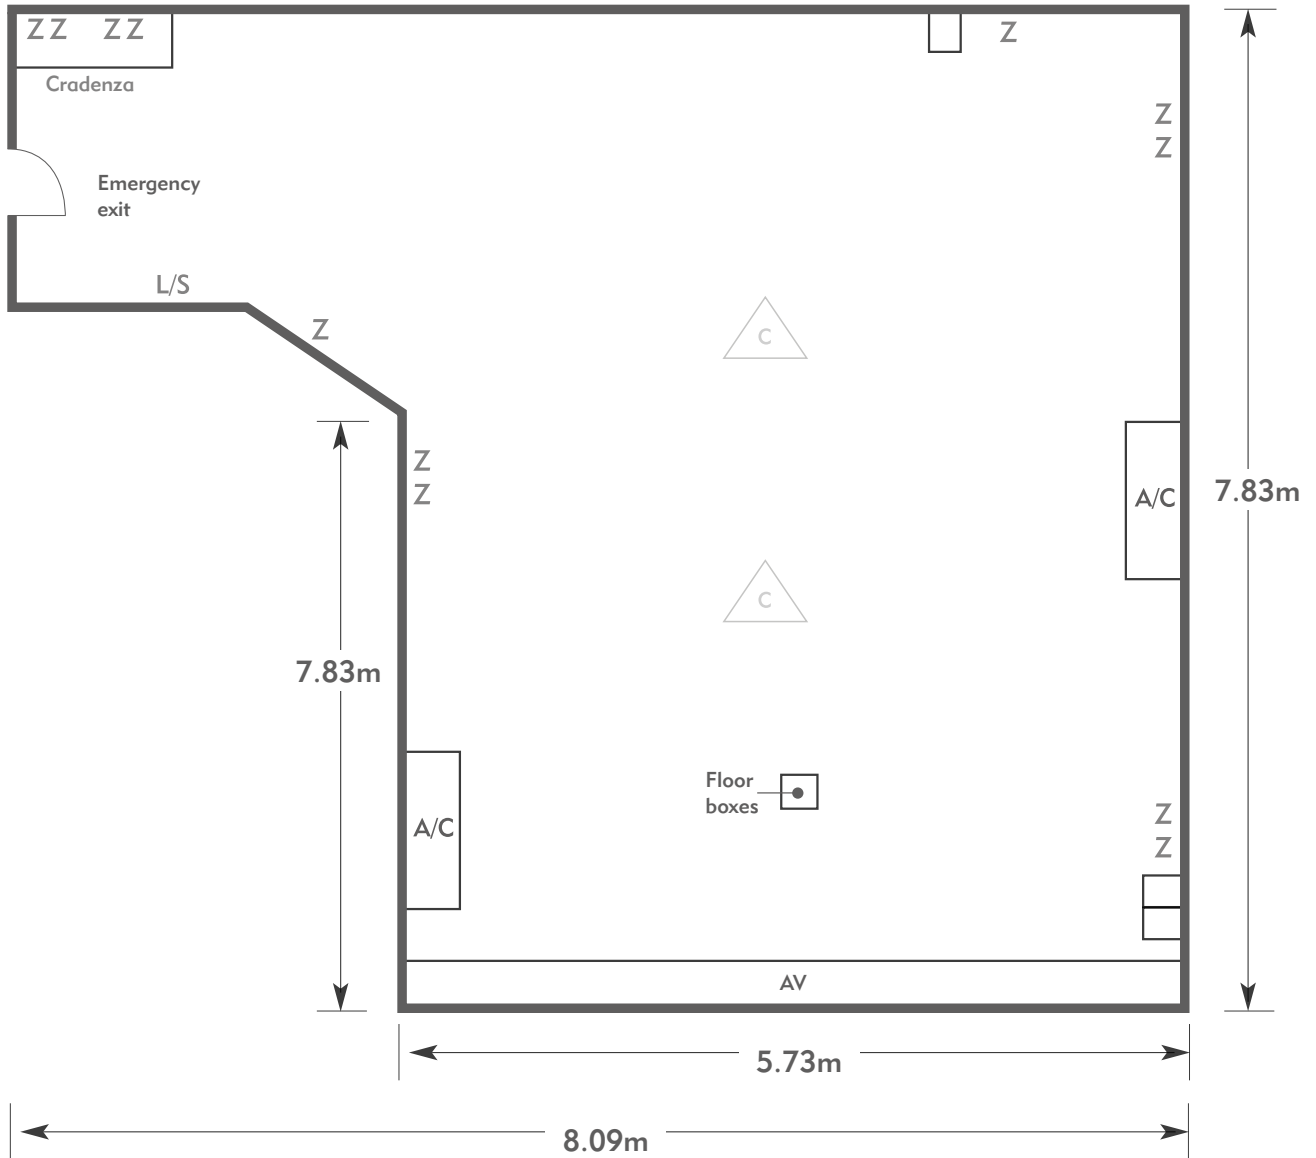

LAINSTON HOUSE

Houghton Suite

LAINSTON HOUSE
AN EXCLUSIVE HOTEL

KEY:

- Z = 13 Amp Sockets
- 32A = 32 AMP Single Phase
- (P) = Phone Point
- I = ISDN line

- TV = T. V. Socket
- L/S = Light Switch
- (C) (L) = Chandelier / Ceiling light
- ≡ = Screen
- A/C = Heating / Aircon

LAINSTON HOUSE
AN EXCLUSIVE HOTEL

KEY:

- Z = 13 Amp Sockets
- 32A = 32 AMP Single Phase
- (P) = Phone Point
- I = ISDN line
- TV = T. V. Socket
- L/S = Light Switch
- (C) (L) = Chandelier / Ceiling light
- ≡ = Screen
- A/C = Heating / Aircon

To book your meeting or event,
call **01276 478476** or email
groupsales@exclusive.co.uk

LAINSTON HOUSE

Houghton Suite

Room plan: U-shape
Capacity: 24 people

LAINSTON HOUSE
AN EXCLUSIVE HOTEL

KEY:

- Z = 13 Amp Sockets
- 32A = 32 AMP Single Phase
- (P) = Phone Point
- I = ISDN line

LAINSTON HOUSE

Houghton Suite

Room plan: Classroom

Capacity: 18 people

LAINSTON HOUSE

AN EXCLUSIVE HOTEL

KEY:

- Z = 13 Amp Sockets
- 32A = 32 AMP Single Phase
- (P) = Phone Point
- I = ISDN line