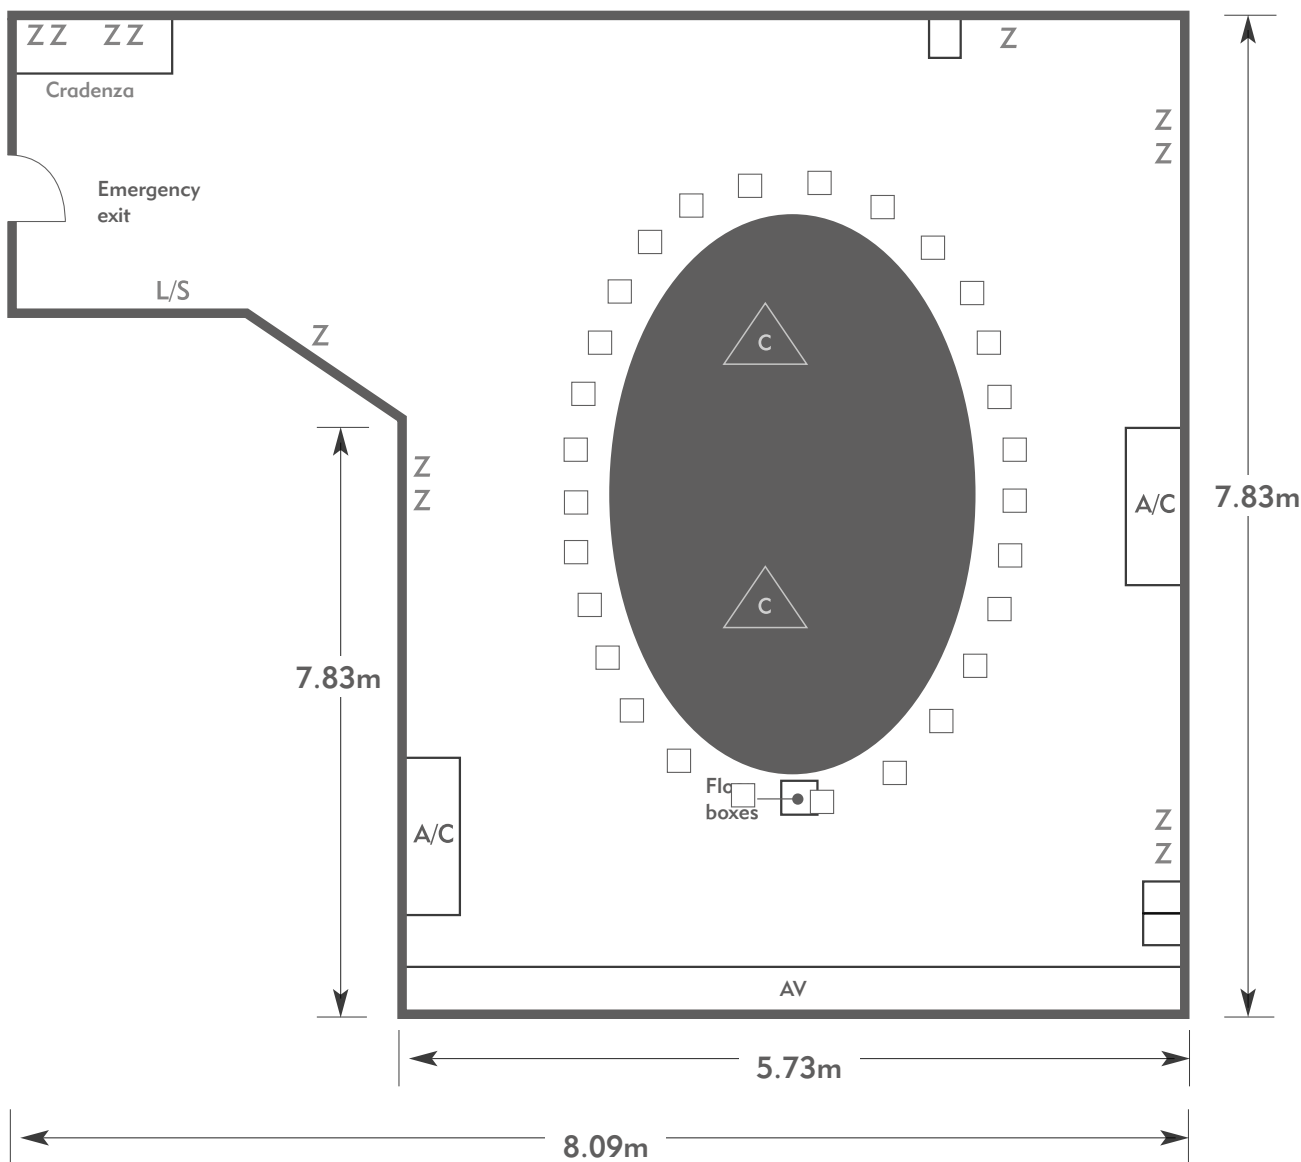

- Z = 13 Amp Sockets
- 32A = 32 AMP Single Phase
- (P) = Phone Point
- I = ISDN line
- TV = T. V. Socket
- L/S = Light Switch
- (C) (L) = Chandelier / Ceiling light
- ≡ = Screen
- A/C = Heating / Aircon

To book your meeting or event,
call **01276 478476** or email
groupsales@exclusive.co.uk

LAINSTON HOUSE

Houghton Suite

Room plan: Oval
Capacity: 28 people

LAINSTON HOUSE
AN EXCLUSIVE HOTEL

KEY:

- Z = 13 Amp Sockets
- 32A = 32 AMP Single Phase
- (P) = Phone Point
- I = ISDN line

Diagrams are not to scale, layouts are representative.

LAINSTON HOUSE

Houghton Suite

Room plan: Stand-up reception
Capacity: 50 people

LAINSTON HOUSE
AN EXCLUSIVE HOTEL

KEY:

- Z = 13 Amp Sockets
- 32A = 32 AMP Single Phase
- (P) = Phone Point
- I = ISDN line