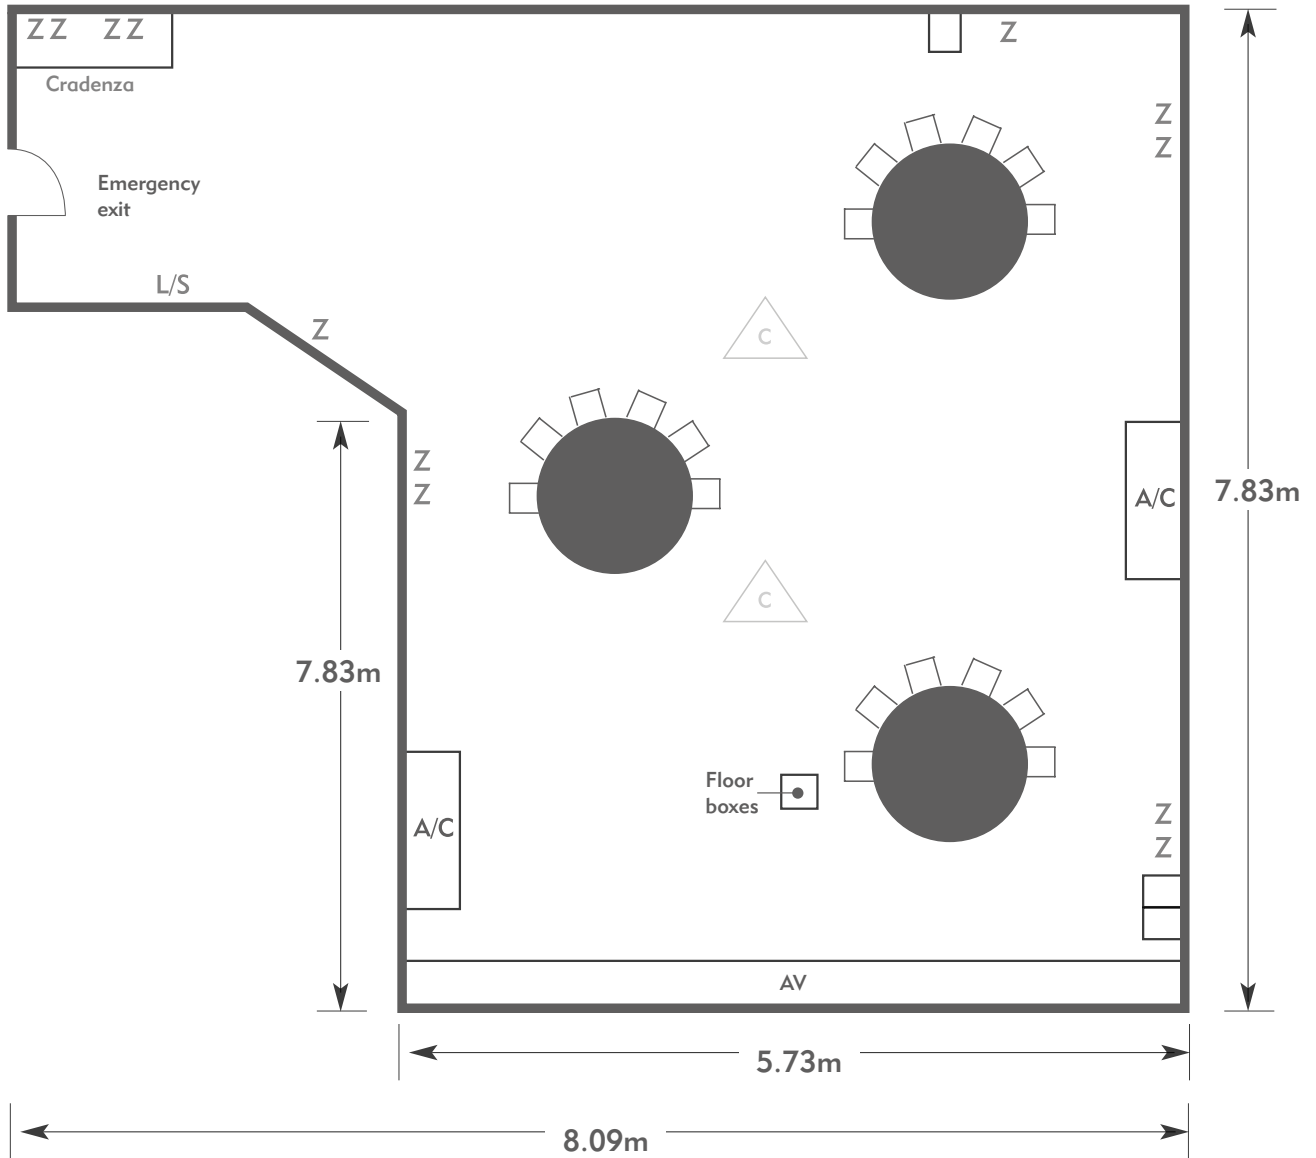

LAINSTON HOUSE

Houghton Suite

Room plan: Classroom

Capacity: 18 people

LAINSTON HOUSE

AN EXCLUSIVE HOTEL

KEY:

- Z = 13 Amp Sockets
- 32A = 32 AMP Single Phase
- (P) = Phone Point
- I = ISDN line

LAINSTON HOUSE

Houghton Suite

Room plan: Cabaret
Capacity: 24 people

LAINSTON HOUSE
AN EXCLUSIVE HOTEL

KEY:

- Z = 13 Amp Sockets
- 32A = 32 AMP Single Phase
- (P) = Phone Point
- I = ISDN line

- TV = T. V. Socket
- L/S = Light Switch
- (C) (L) = Chandelier / Ceiling light
- ==== = Screen
- A/C = Heating / Aircon

Diagrams are not to scale, layouts are representative.

LAINSTON HOUSE

Houghton Suite

Room plan: Stand-up reception
Capacity: 50 people

LAINSTON HOUSE
AN EXCLUSIVE HOTEL

KEY:

- Z = 13 Amp Sockets
- 32A = 32 AMP Single Phase
- (P) = Phone Point
- I = ISDN line