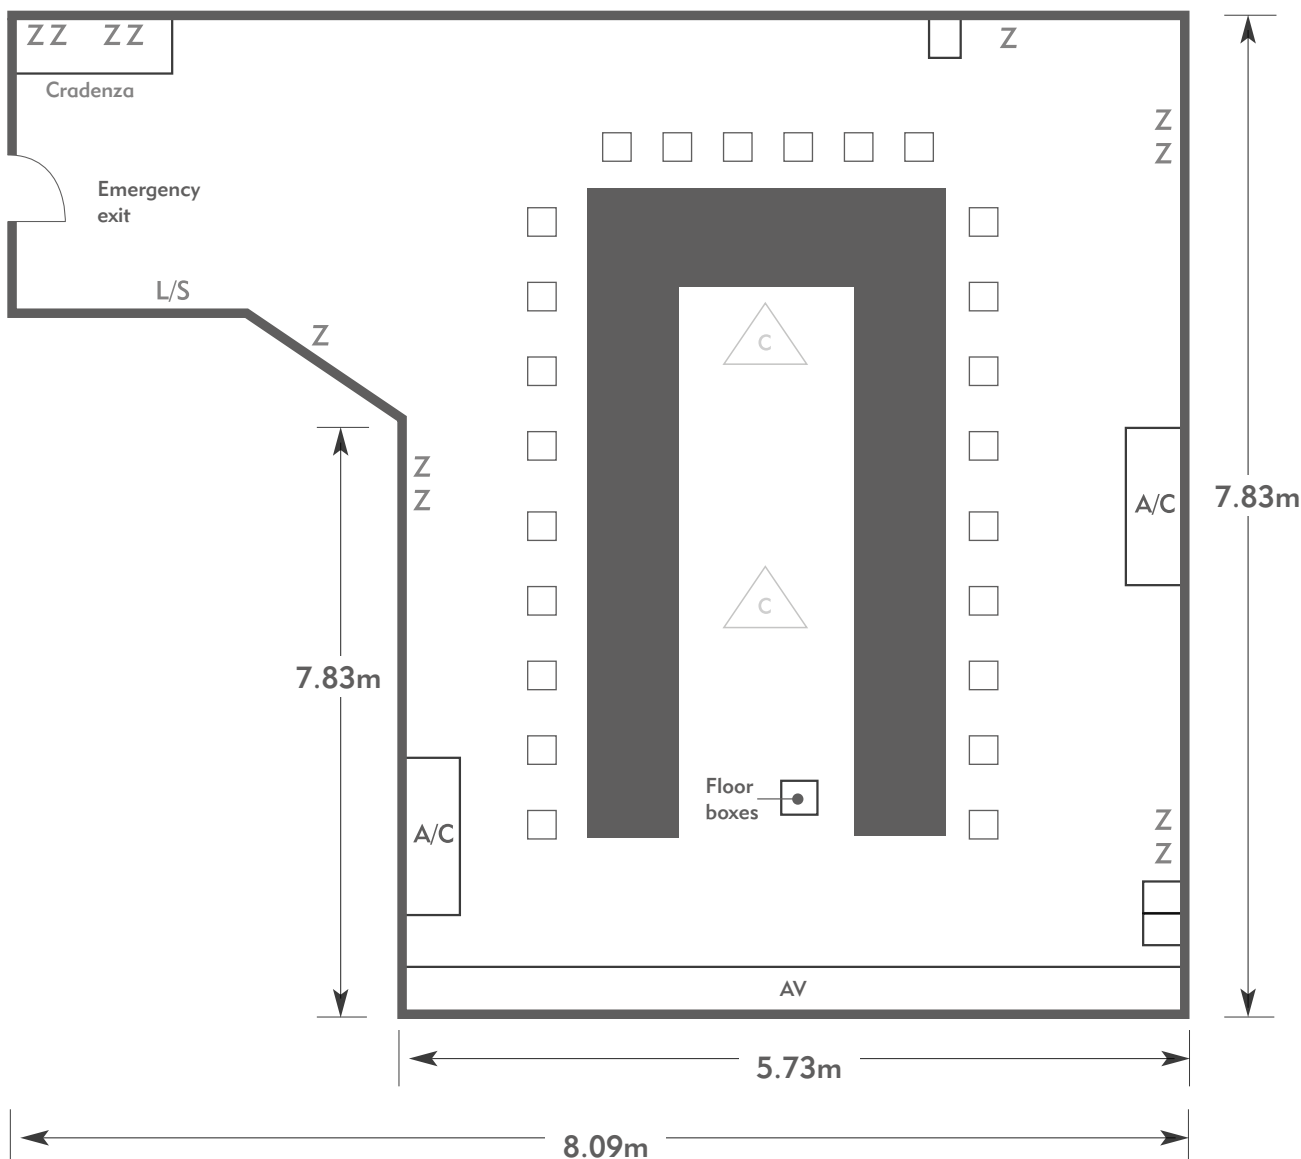

To book your meeting or event,
call **01276 478476** or email
groupsales@exclusive.co.uk

LAINSTON HOUSE

Houghton Suite

Room plan: U-shape
Capacity: 24 people

LAINSTON HOUSE
AN EXCLUSIVE HOTEL

KEY:

- Z = 13 Amp Sockets
- 32A = 32 AMP Single Phase
- (P) = Phone Point
- I = ISDN line

LAINSTON HOUSE

Houghton Suite

Room plan: Classroom

Capacity: 18 people

LAINSTON HOUSE

AN EXCLUSIVE HOTEL

KEY:

- Z = 13 Amp Sockets
- 32A = 32 AMP Single Phase
- (P) = Phone Point
- I = ISDN line