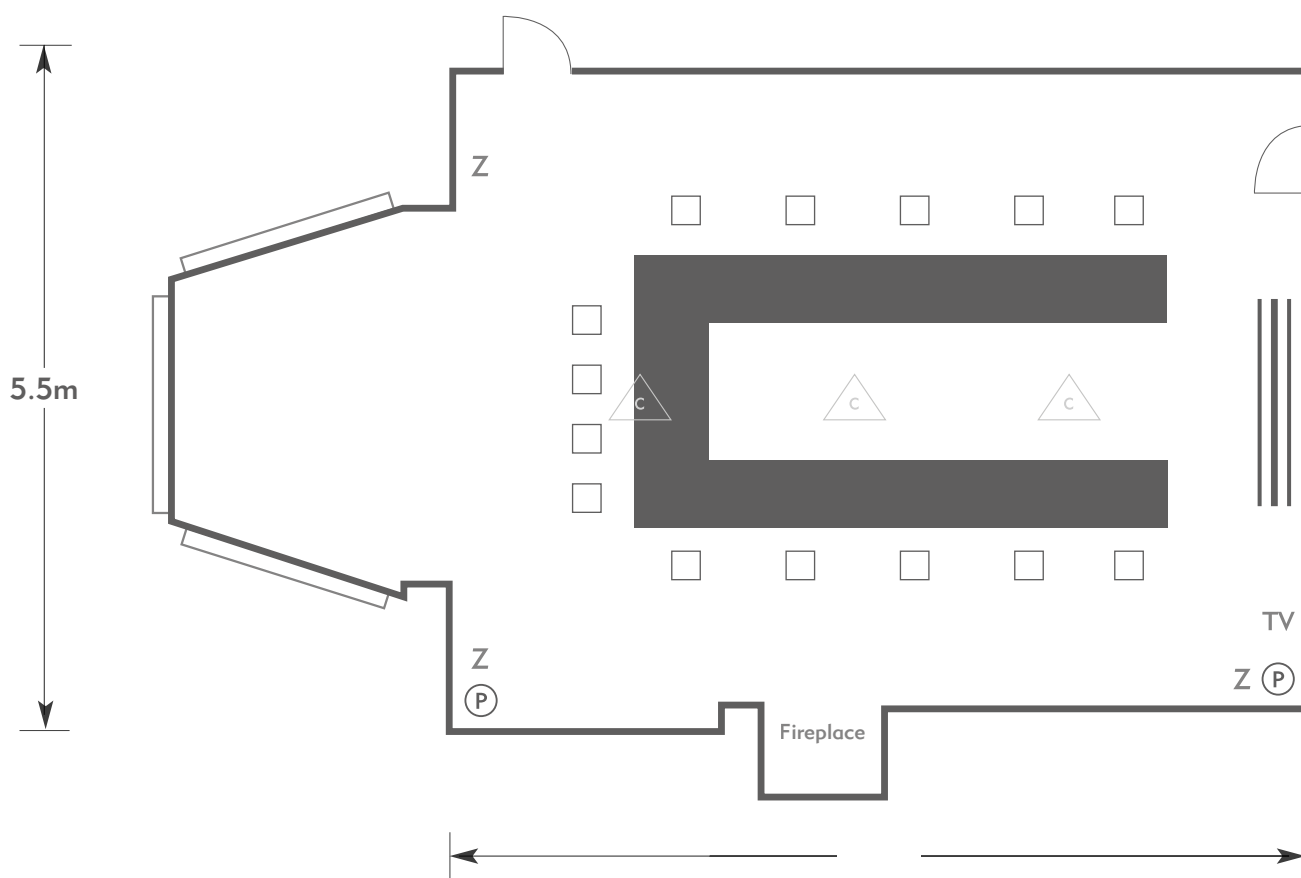

## Royston Room

Room plan: U-shape  
Capacity: 20 people

FANHAMS HALL  
AN EXCLUSIVE VENUE