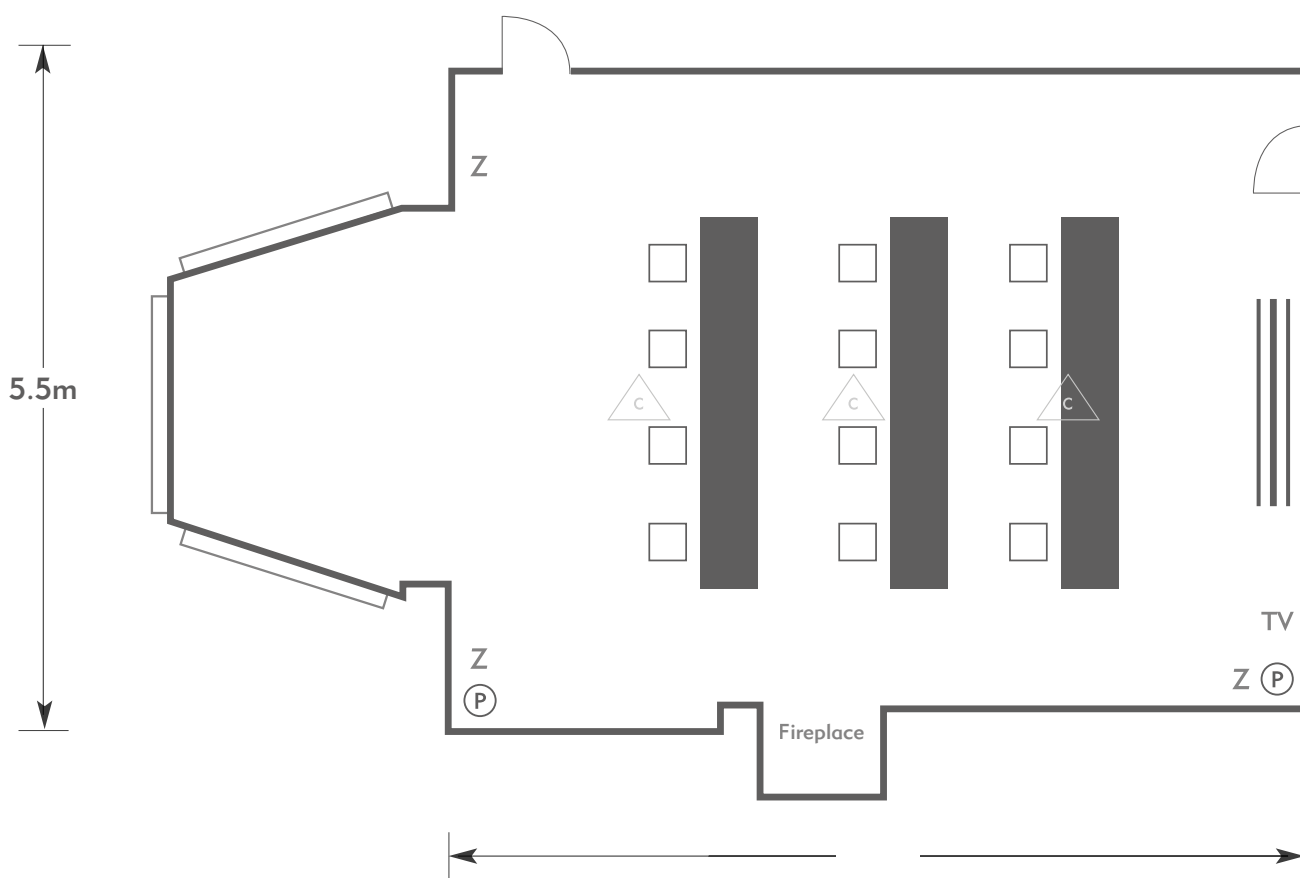

## Royston Room

Room plan: Classroom

Capacity: 24 people

FANHAMS HALL

AN EXCLUSIVE VENUE

### KEY:

Z = 13 Amp Sockets

32A = 32 AMP Single Phase

(P) = Phone Point

I = ISDN line

TV = T. V. Socket

L/S = Light Switch

(c) (L) = Chandelier / Ceiling light