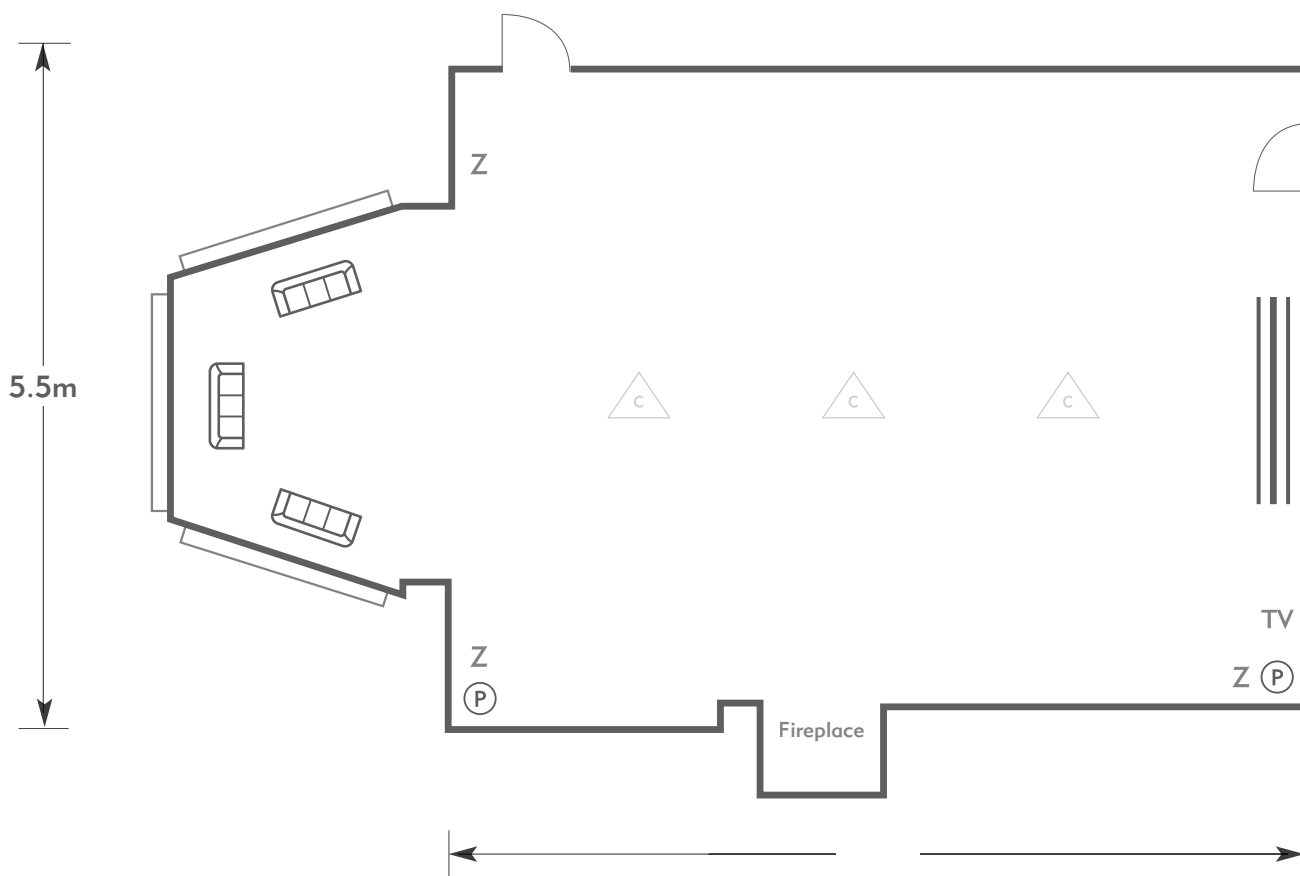

## Royston Room

Room plan: Classroom

Capacity: 24 people

FANHAMS HALL

AN EXCLUSIVE VENUE

### KEY:

Z = 13 Amp Sockets

32A = 32 AMP Single Phase

(P) = Phone Point

I = ISDN line

TV = T. V. Socket

L/S = Light Switch

(c) (L) = Chandelier / Ceiling light