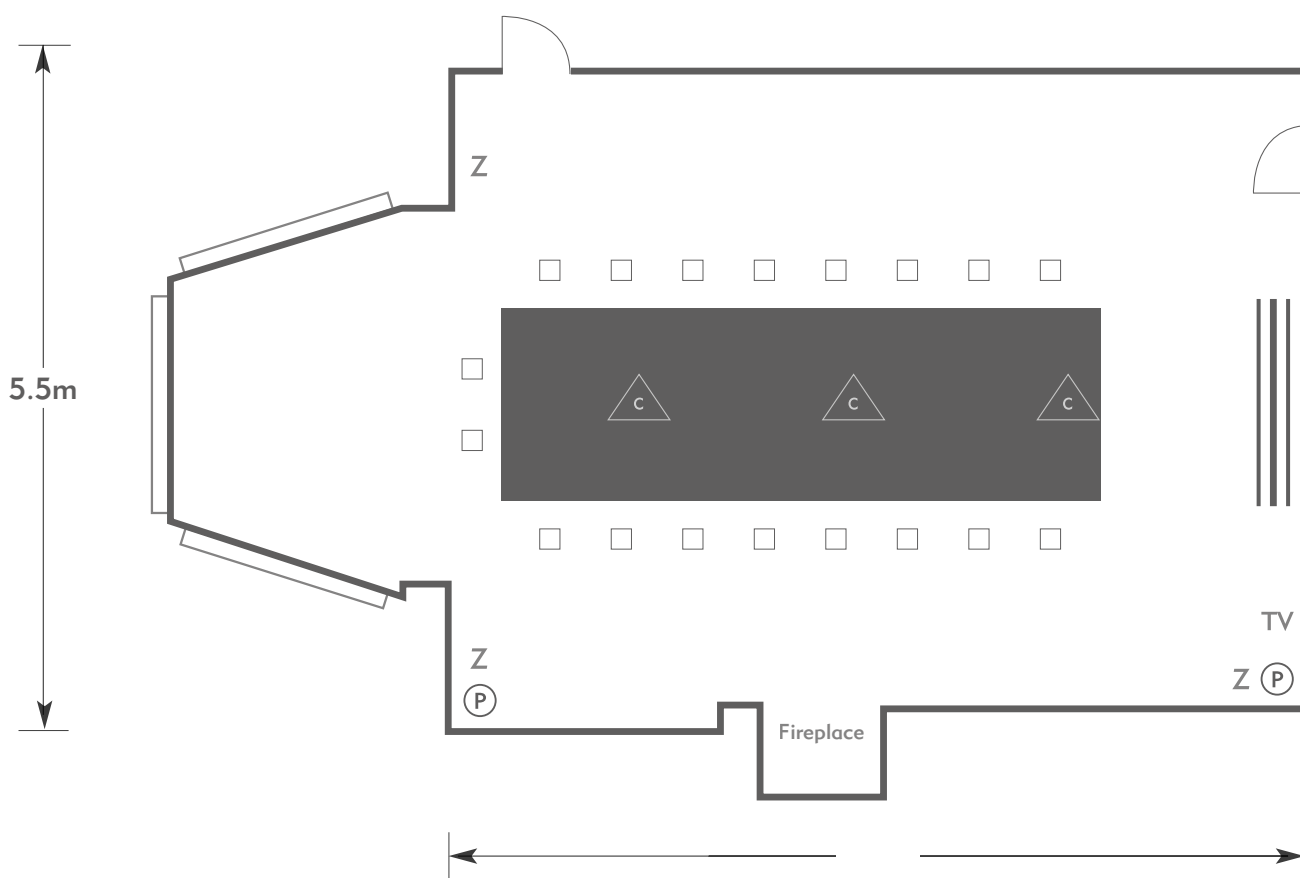

## Royston Room

Room plan: Boardroom

Capacity: 26 people

FANHAMS HALL

AN EXCLUSIVE VENUE

### KEY:

- Z = 13 Amp Sockets
- 32A = 32 AMP Single Phase
- (P) = Phone Point
- I = ISDN line

- TV = T. V. Socket
- L/S = Light Switch
- (c) (L) = Chandelier / Ceiling light
- ||| = Screen
- A/C = Heating / Aircon