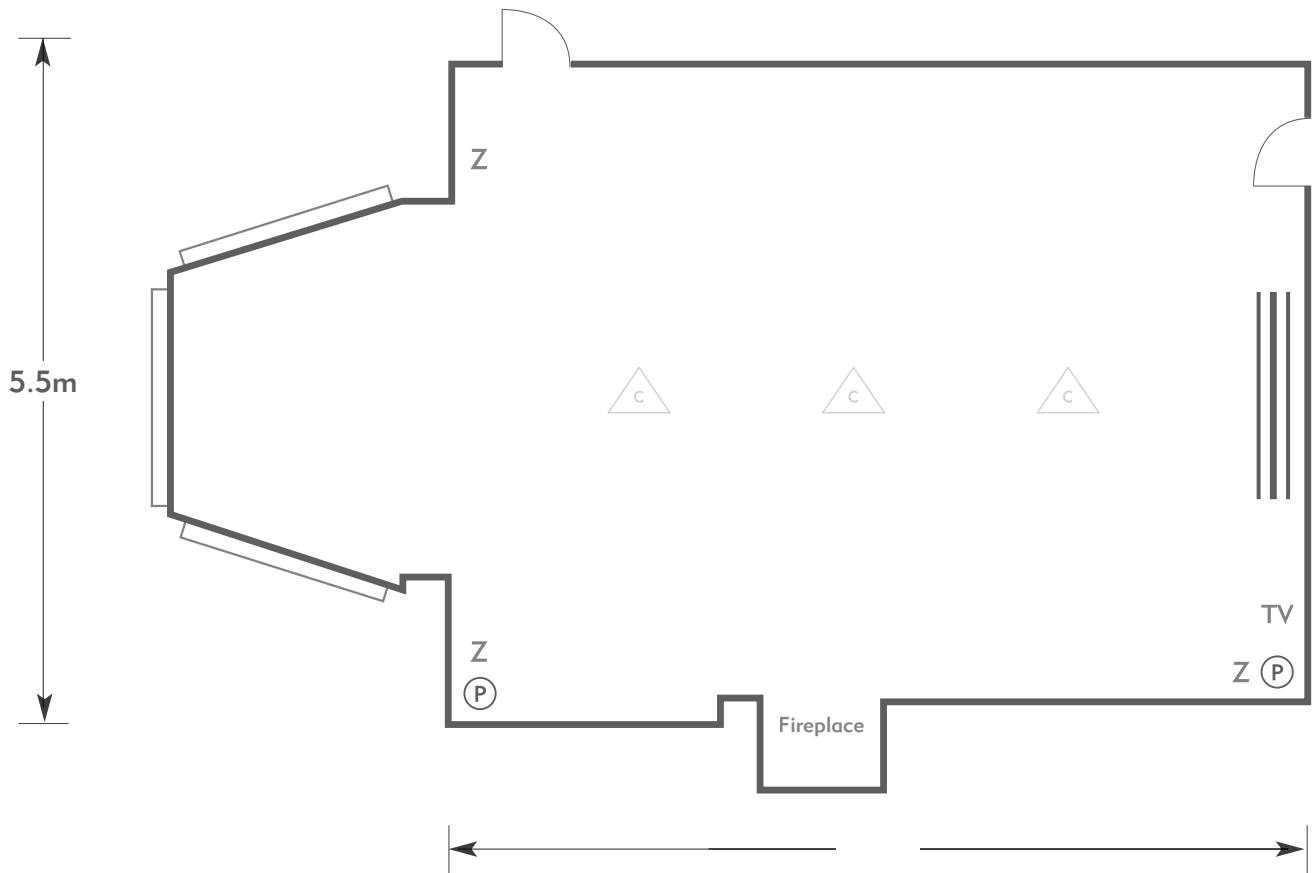

### KEY:

- Z = 13 Amp Sockets
- 32A = 32 AMP Single Phase
- (P) = Phone Point
- I = ISDN line

- TV = T. V. Socket
- L/S = Light Switch
- (c) (L) = Chandelier / Ceiling light
- ≡ = Screen
- A/C = Heating / Aircon