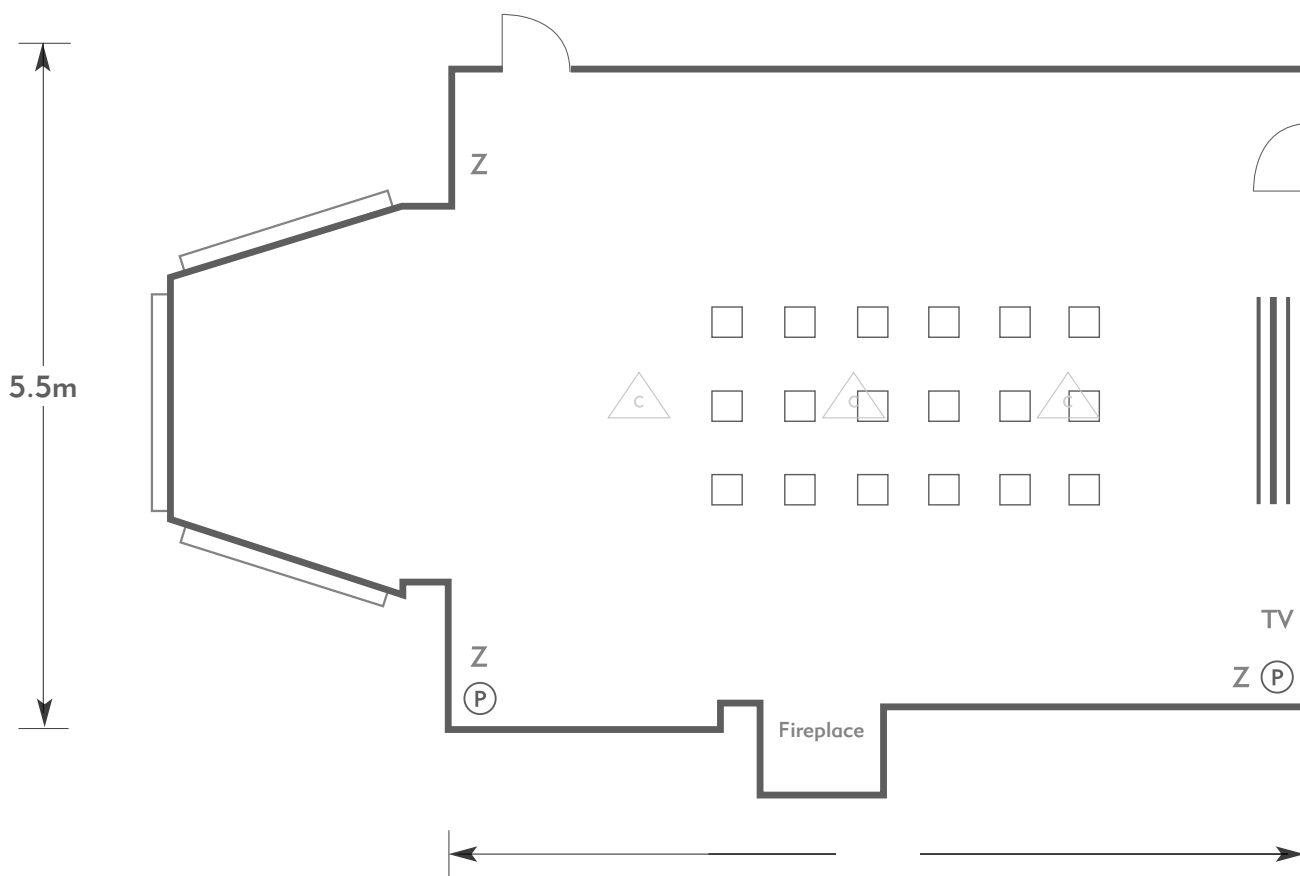

FANHAMS HALL

Royston Room

Room plan: Theatre
Capacity: 50 people

FANHAMS HALL
AN EXCLUSIVE VENUE

KEY:

- Z = 13 Amp Sockets
- 32A = 32 AMP Single Phase
- (P) = Phone Point
- I = ISDN line

- TV = T. V. Socket
- L/S = Light Switch
- (c) (L) = Chandelier / Ceiling light
- ≡ = Screen
- A/C = Heating / Aircon

Diagrams are not to scale, layouts are representative.

To book your meeting or event,
call **01276 478476** or email
groupsales@exclusive.co.uk