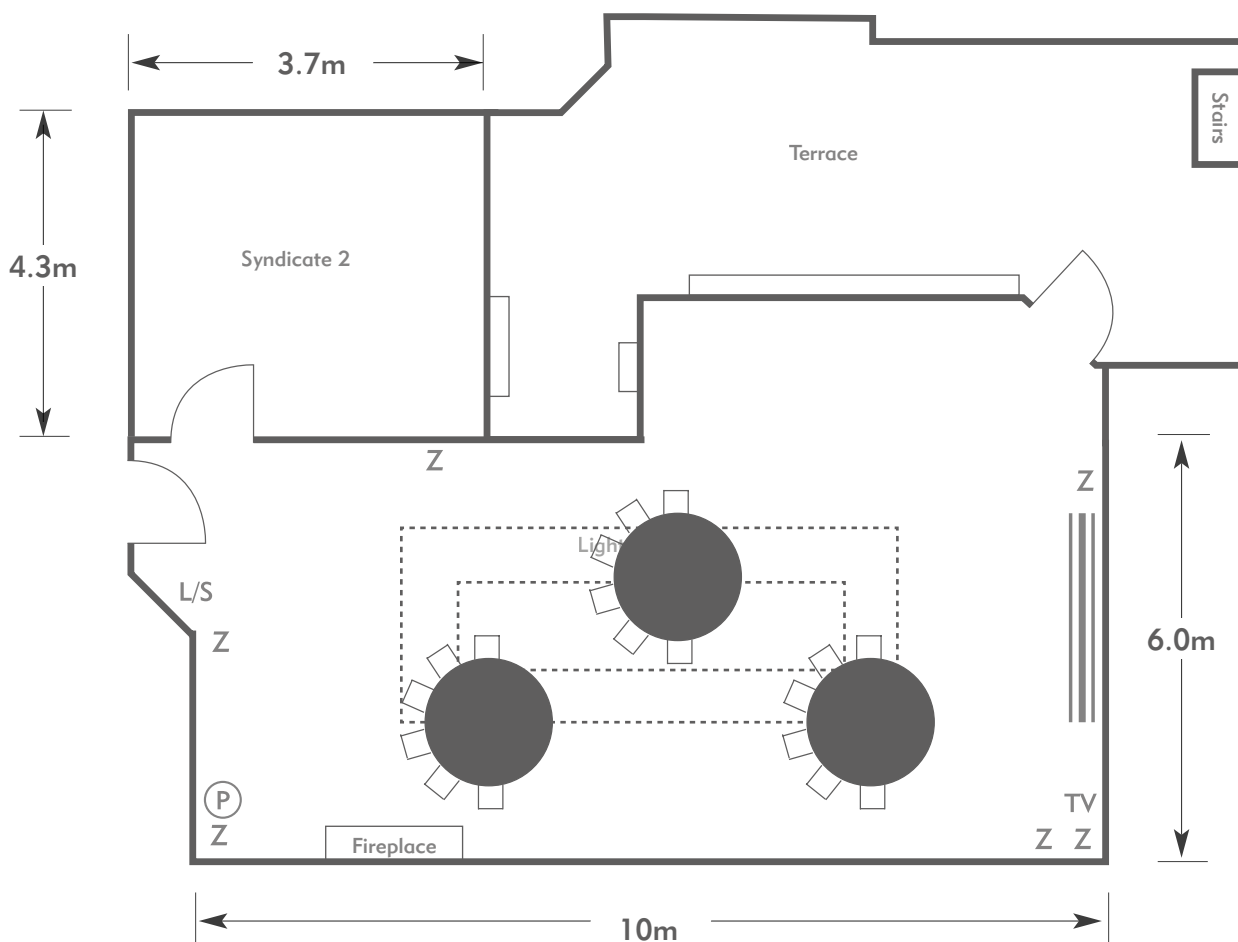

AN EXCLUSIVE VENUE

KEY:

- Z = 13 Amp Sockets
- 32A = 32 AMP Single Phase
- (P) = Phone Point
- I = ISDN line

- TV = T. V. Socket
- L/S = Light Switch
- (C) (L) = Chandelier / Ceiling light
- ≡ = Screen
- A/C = Heating / Aircon