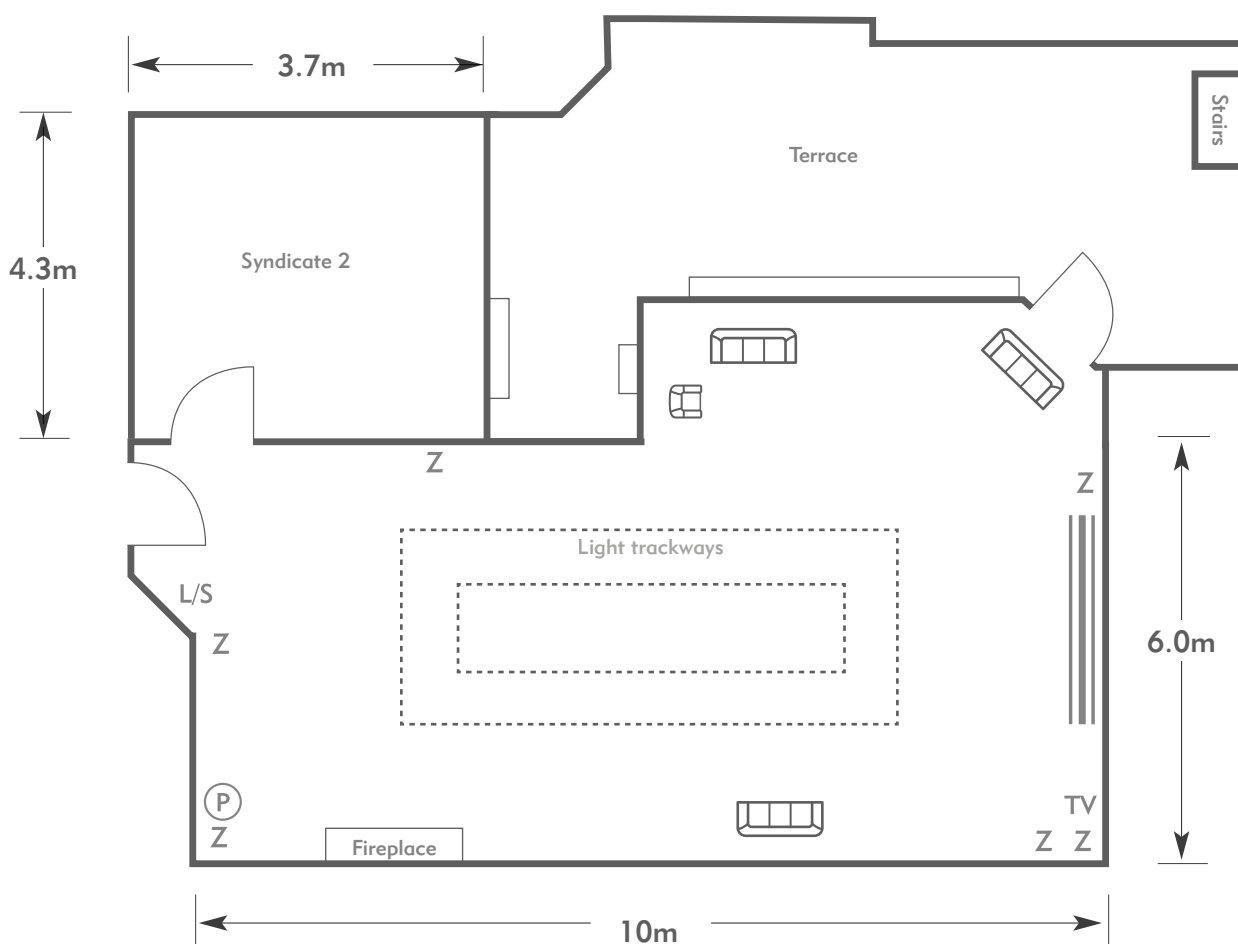

AN EXCLUSIVE VENUE

KEY:

- Z = 13 Amp Sockets
- 32A = 32 AMP Single Phase
- (P) = Phone Point
- I = ISDN line

- TV = T. V. Socket
- L/S = Light Switch
- (C) (L) = Chandelier / Ceiling light
- ≡ = Screen
- A/C = Heating / Aircon

Diagrams are not to scale, layouts are representative.

To book your meeting or event,
call **01276 478476** or email
groupsales@exclusive.co.uk

FANHAMS HALL

Hadham

Room plan: Informal

Capacity: 30 people

FANHAMS HALL