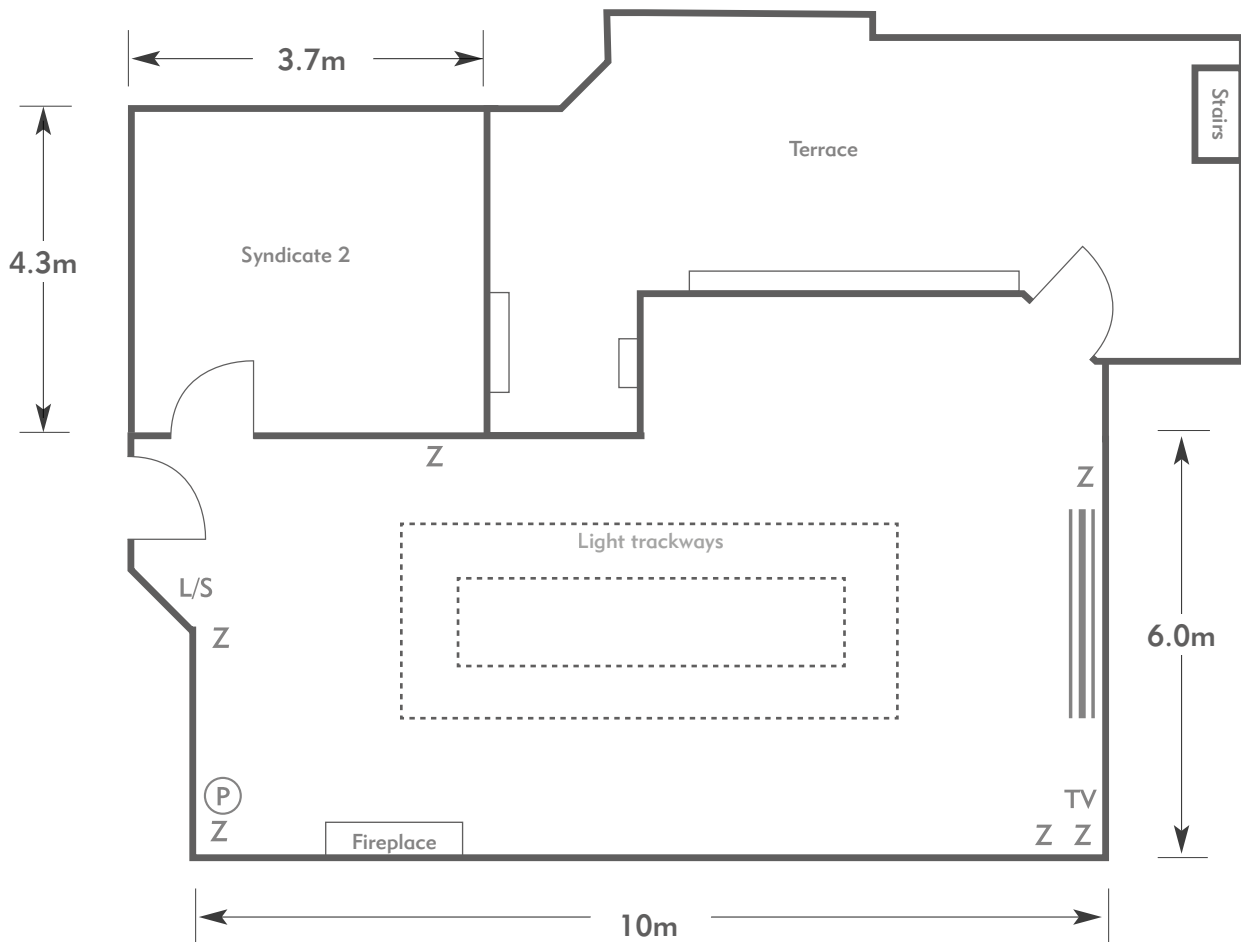

FANHAMS HALL

Hadham

FANHAMS HALL
AN EXCLUSIVE VENUE

KEY:

- Z = 13 Amp Sockets
- 32A = 32 AMP Single Phase
- (P) = Phone Point
- I = ISDN line

- TV = T. V. Socket
- L/S = Light Switch
- (C) (L) = Chandelier / Ceiling light
- ≡ = Screen
- A/C = Heating / Aircon

AN EXCLUSIVE VENUE

KEY:

- Z = 13 Amp Sockets
- 32A = 32 AMP Single Phase
- (P) = Phone Point
- I = ISDN line

- TV = T. V. Socket
- L/S = Light Switch
- (C) (L) = Chandelier / Ceiling light
- ≡ = Screen
- A/C = Heating / Aircon