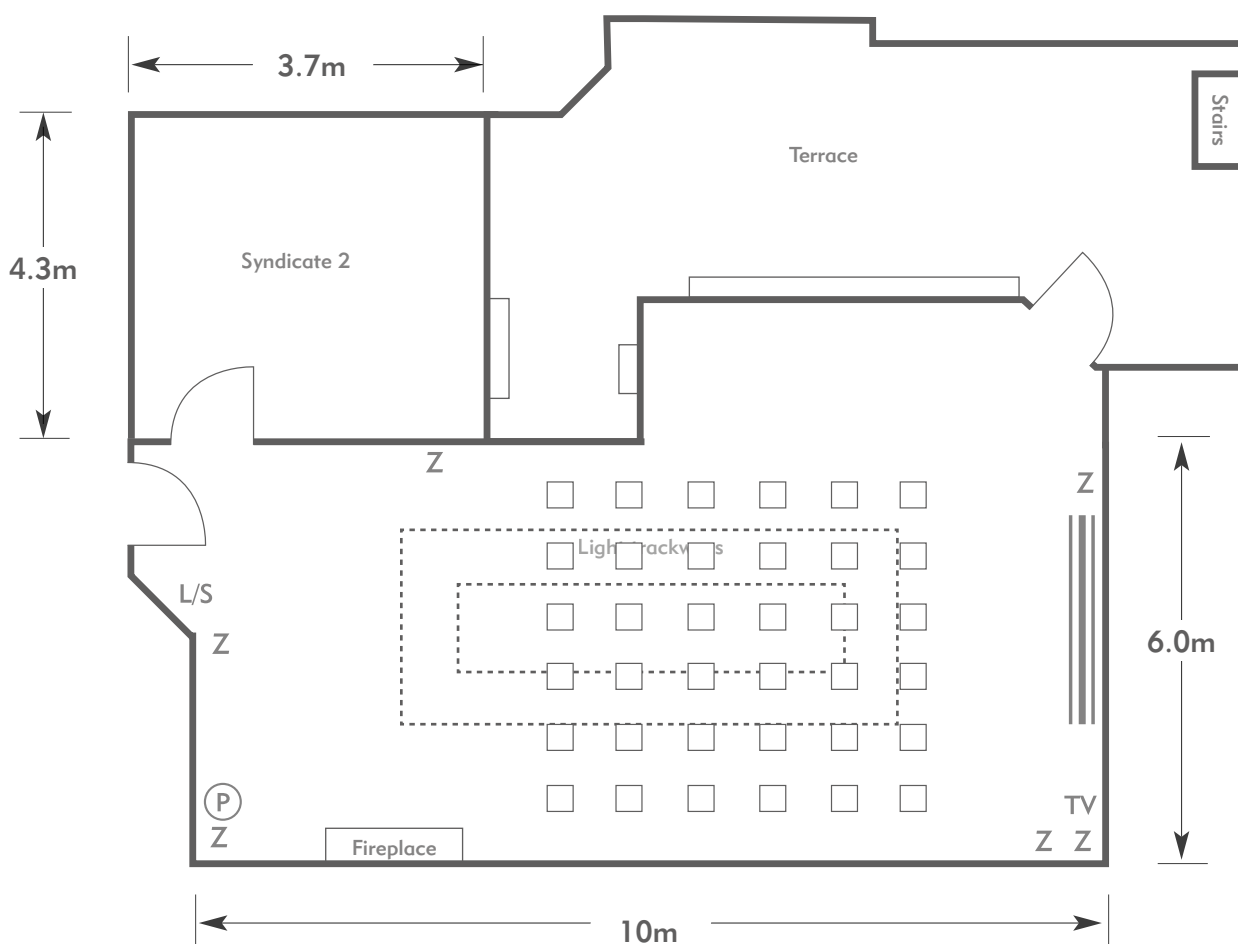

FANHAMS HALL

Hadham

FANHAMS HALL
AN EXCLUSIVE VENUE

KEY:

- Z = 13 Amp Sockets
- 32A = 32 AMP Single Phase
- (P) = Phone Point
- I = ISDN line

- TV = T. V. Socket
- L/S = Light Switch
- (C) (L) = Chandelier / Ceiling light
- ≡ = Screen
- A/C = Heating / Aircon

AN EXCLUSIVE VENUE

KEY:

- Z = 13 Amp Sockets
- 32A = 32 AMP Single Phase
- (P) = Phone Point
- I = ISDN line

- TV = T. V. Socket
- L/S = Light Switch
- (C) (L) = Chandelier / Ceiling light
- ≡ = Screen
- A/C = Heating / Aircon