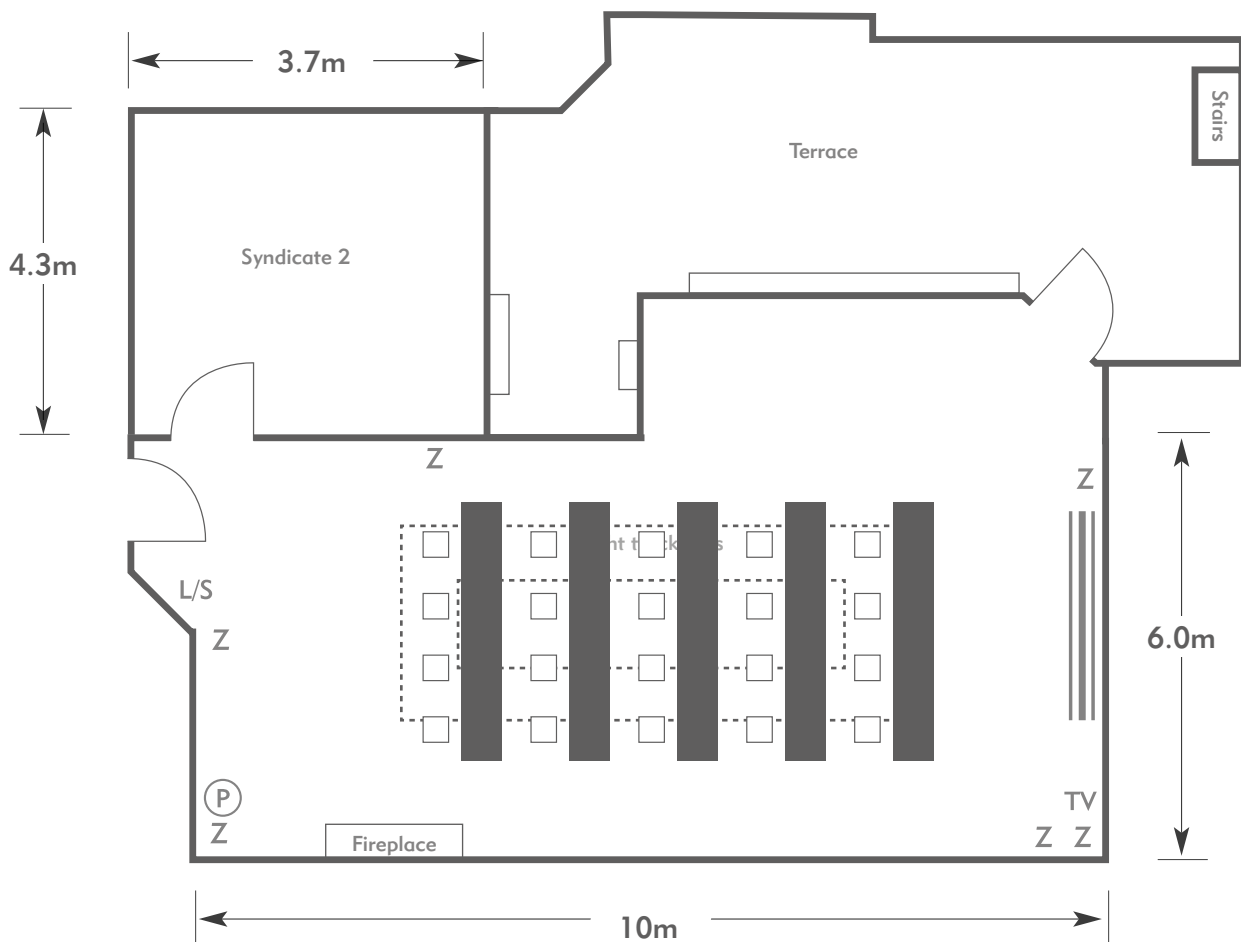

AN EXCLUSIVE VENUE

KEY:

- Z = 13 Amp Sockets
- 32A = 32 AMP Single Phase
- (P) = Phone Point
- I = ISDN line

- TV = T. V. Socket
- L/S = Light Switch
- (C) (L) = Chandelier / Ceiling light
- ≡ = Screen
- A/C = Heating / Aircon