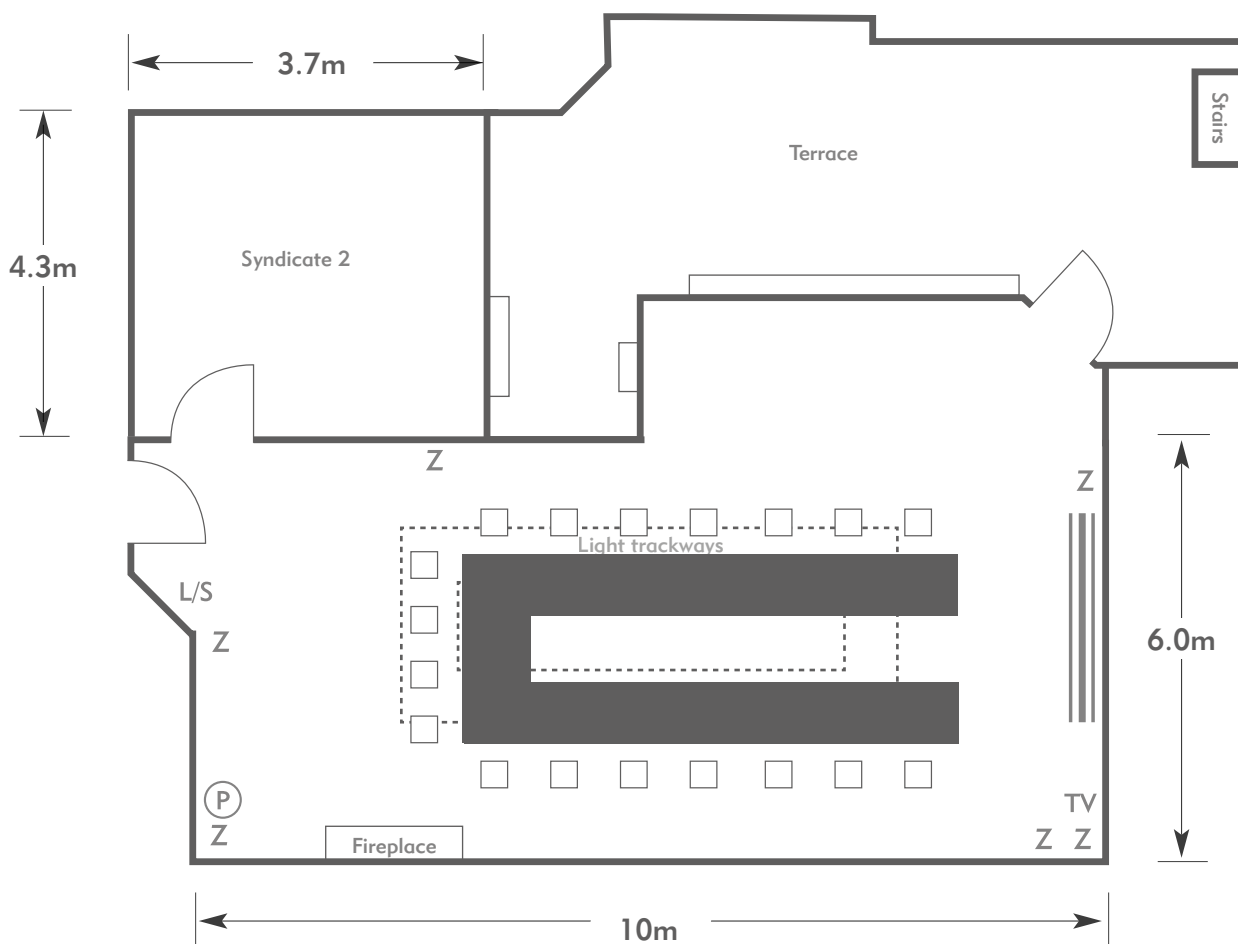

AN EXCLUSIVE VENUE

KEY:

- Z = 13 Amp Sockets
- 32A = 32 AMP Single Phase
- (P) = Phone Point
- I = ISDN line

- TV = T. V. Socket
- L/S = Light Switch
- (C) (L) = Chandelier / Ceiling light
- ≡ = Screen
- A/C = Heating / Aircon