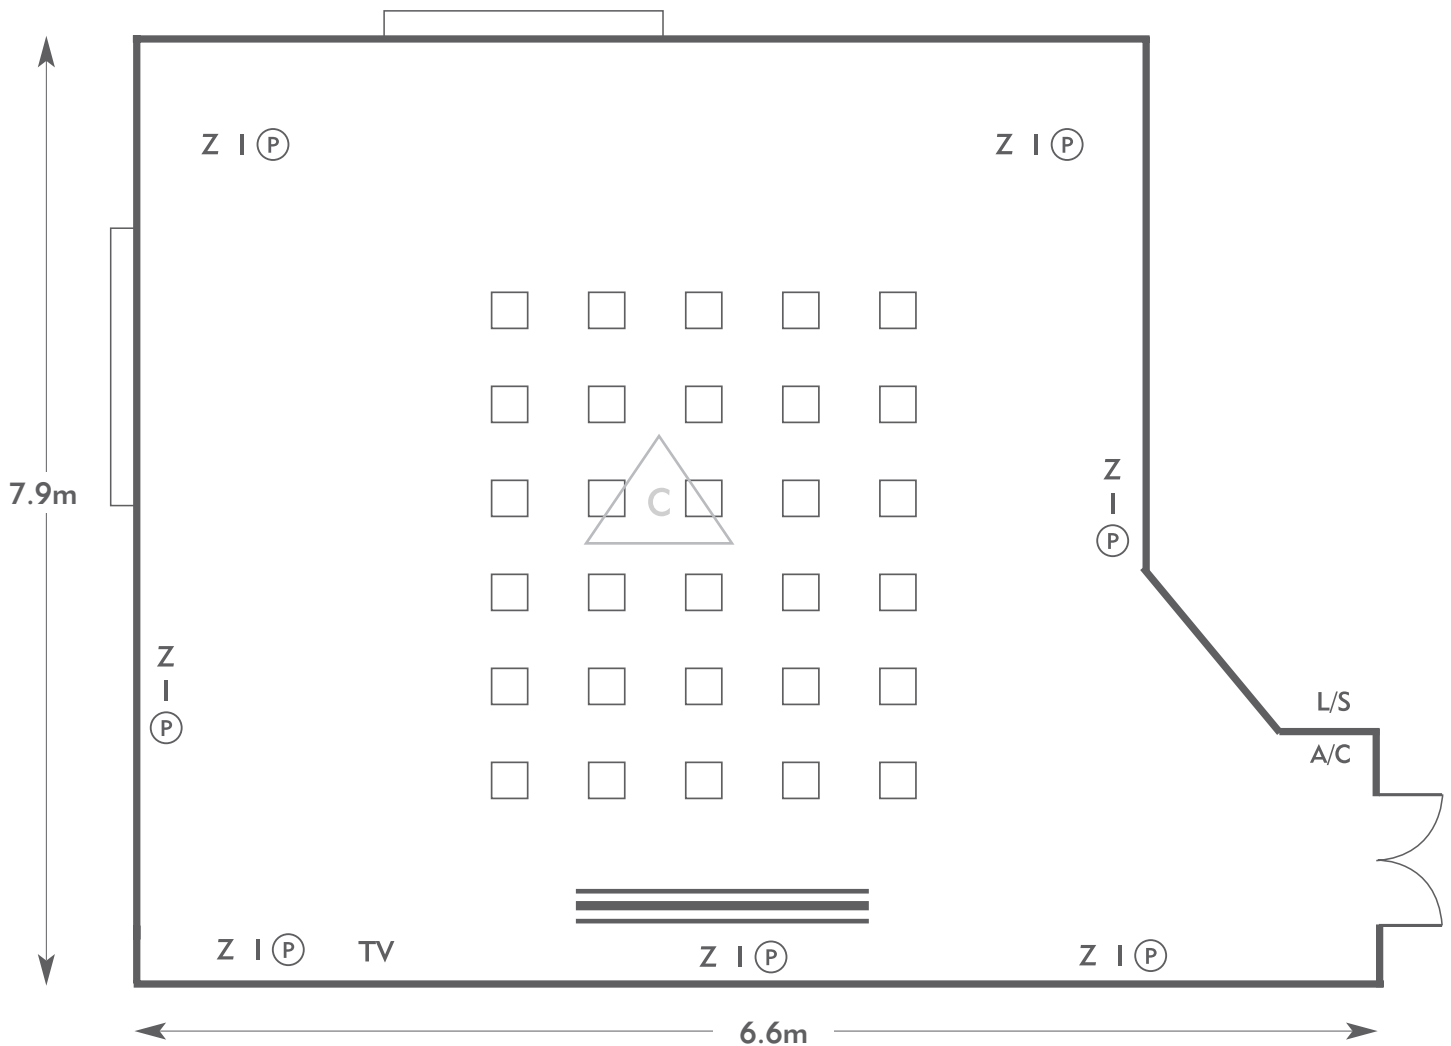

## Keats Suite

Room plan: Theatre

Capacity: 32 people

SOUTH LODGE

AN EXCLUSIVE HOTEL