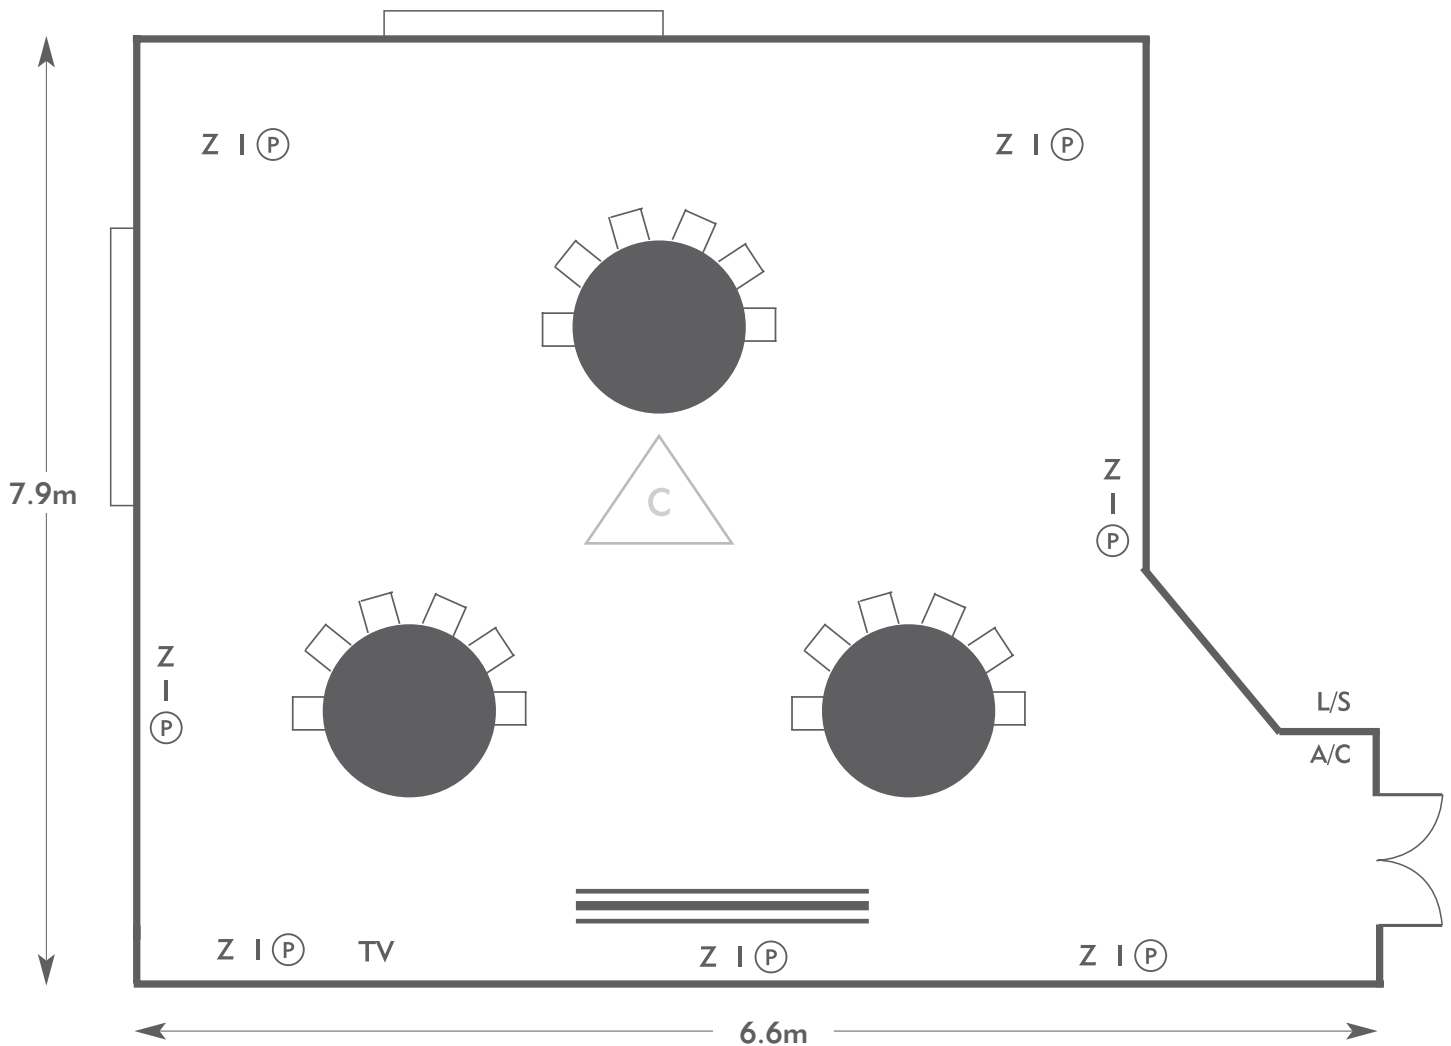

## Keats Suite

Room plan: Cabaret

Capacity: 18 people

SOUTH LODGE

AN EXCLUSIVE HOTEL