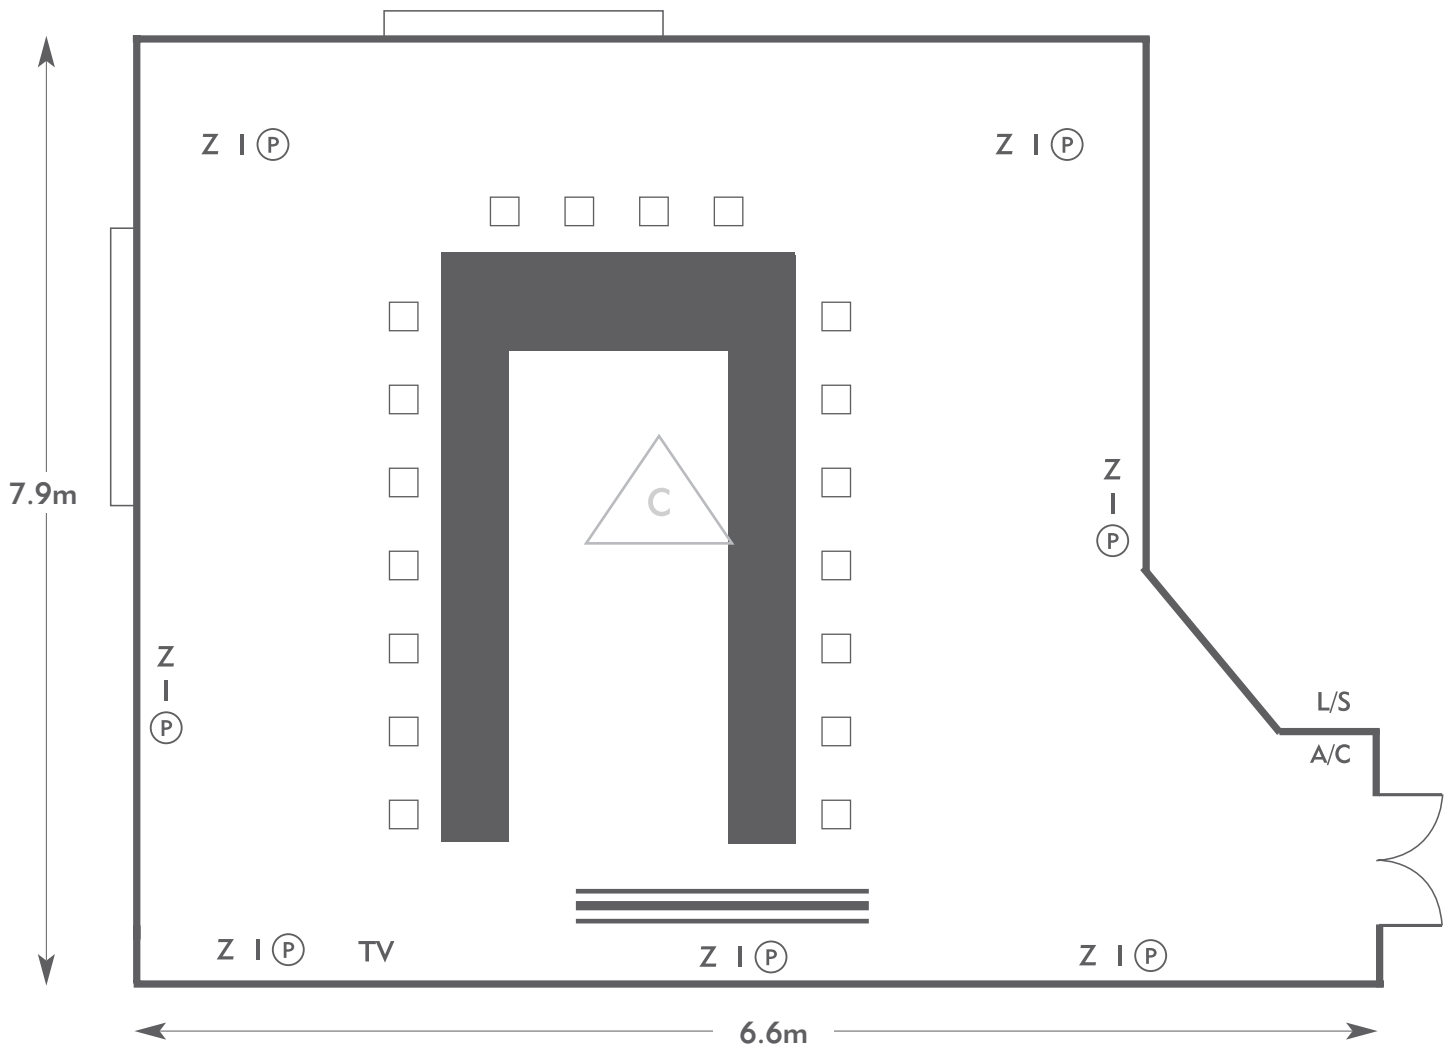

## Keats Suite

Room plan: U-shape

Capacity: 18 people

SOUTH LODGE

AN EXCLUSIVE HOTEL