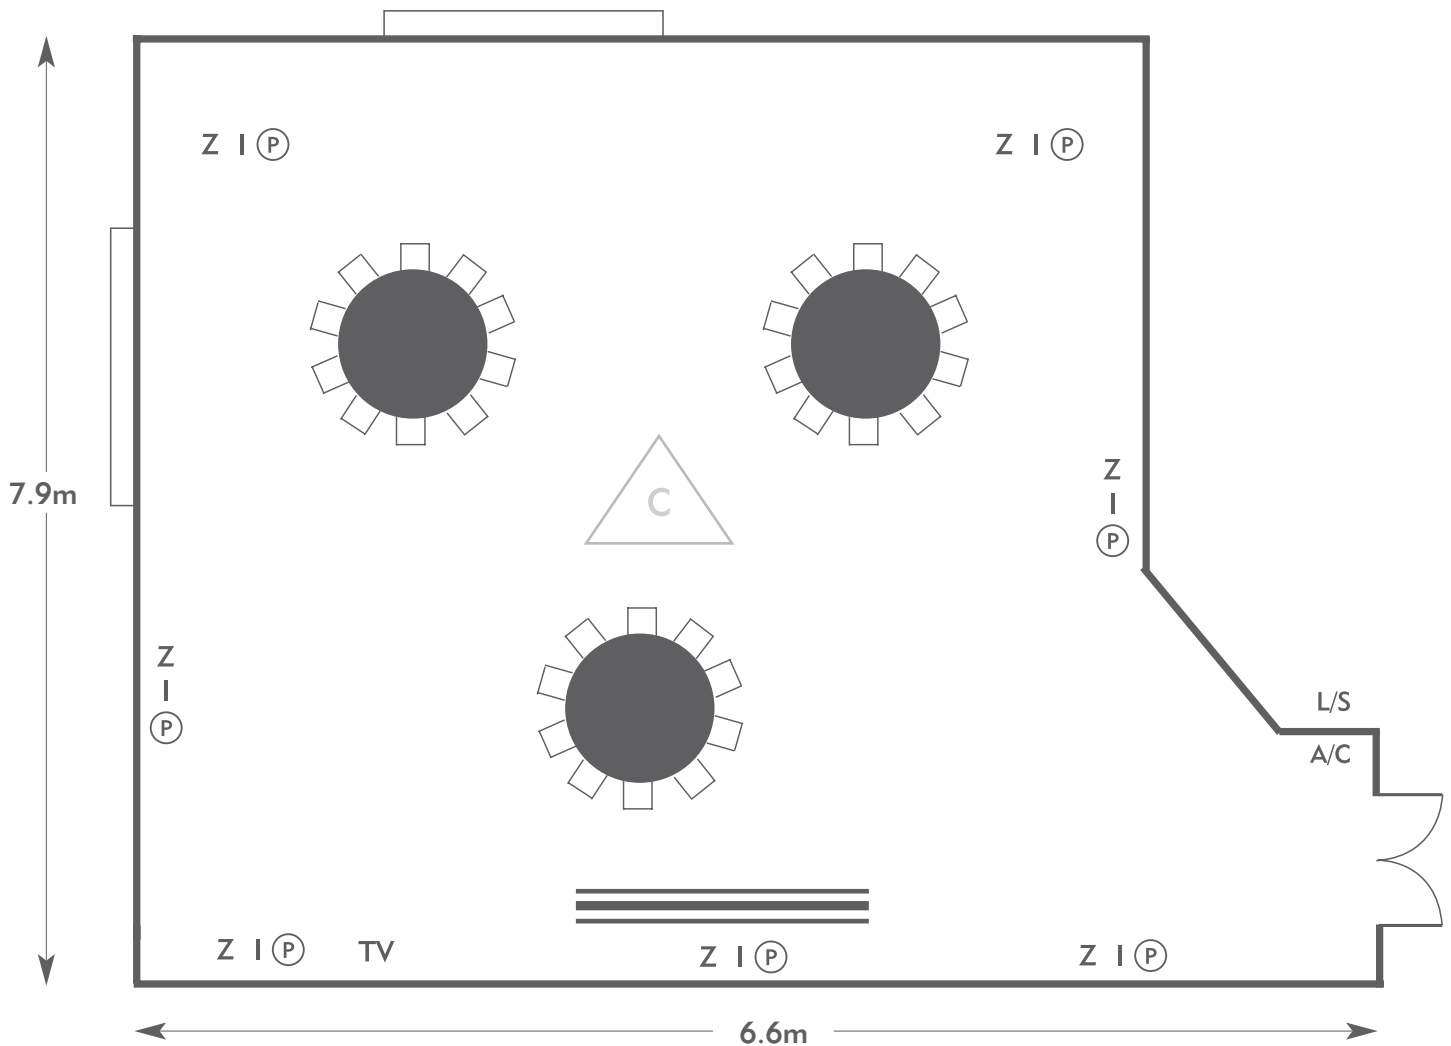

## Keats Suite

Room plan: Rounds for dinner

Capacity: 30 people

SOUTH LODGE

AN EXCLUSIVE HOTEL