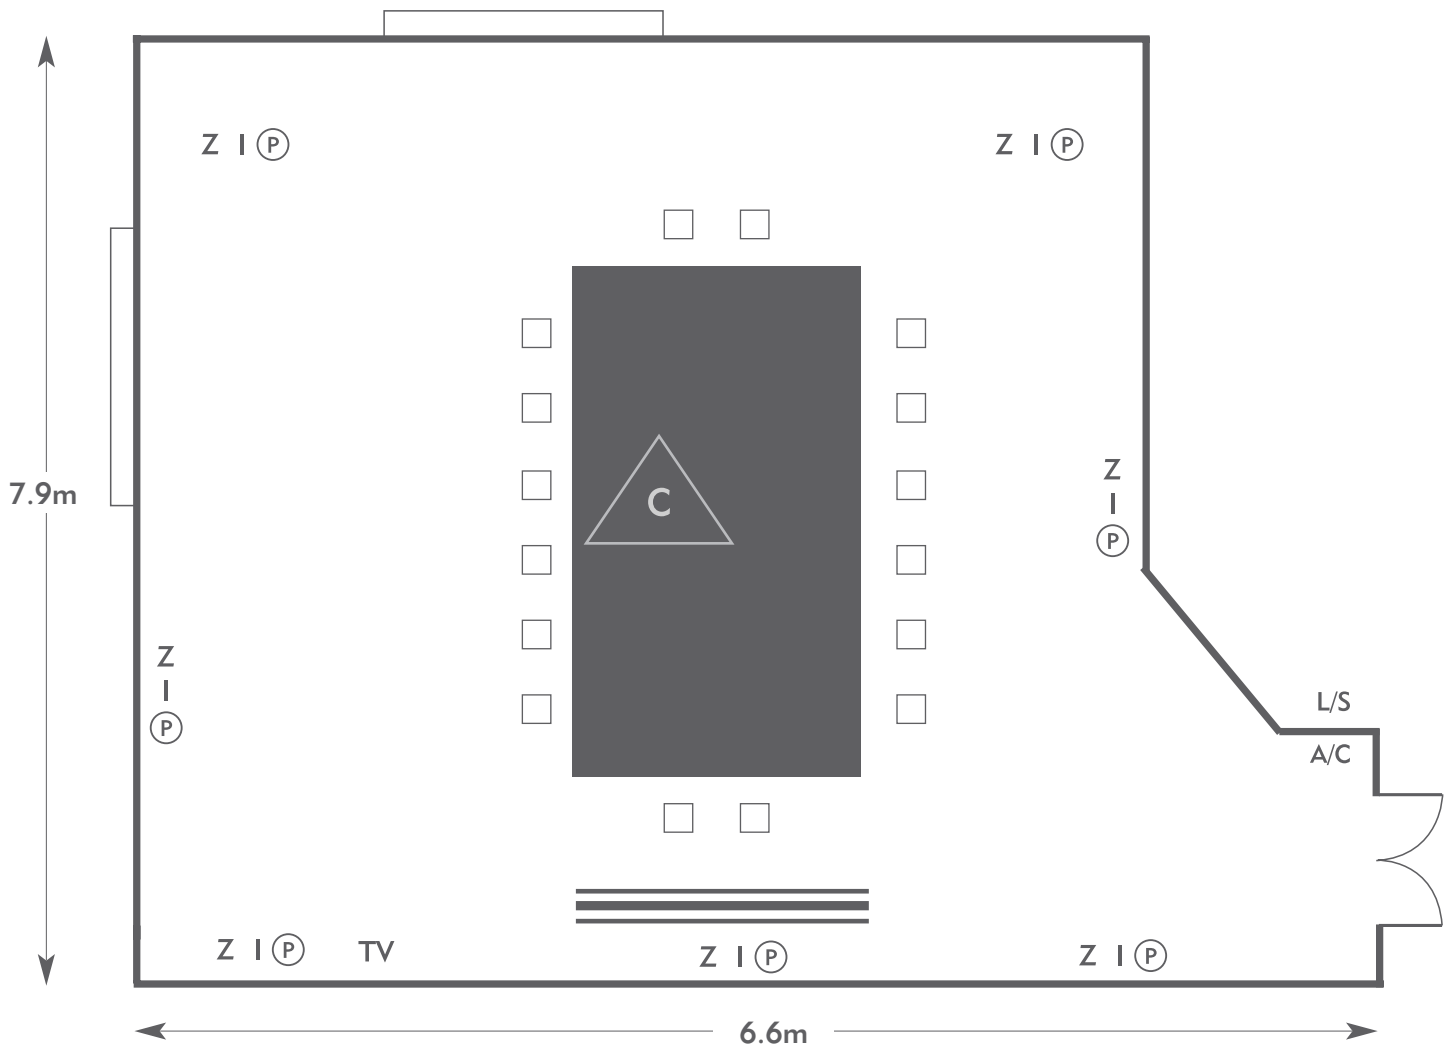

## Keats Suite

Room plan: Boardroom

Capacity: 16 people

SOUTH LODGE

AN EXCLUSIVE HOTEL