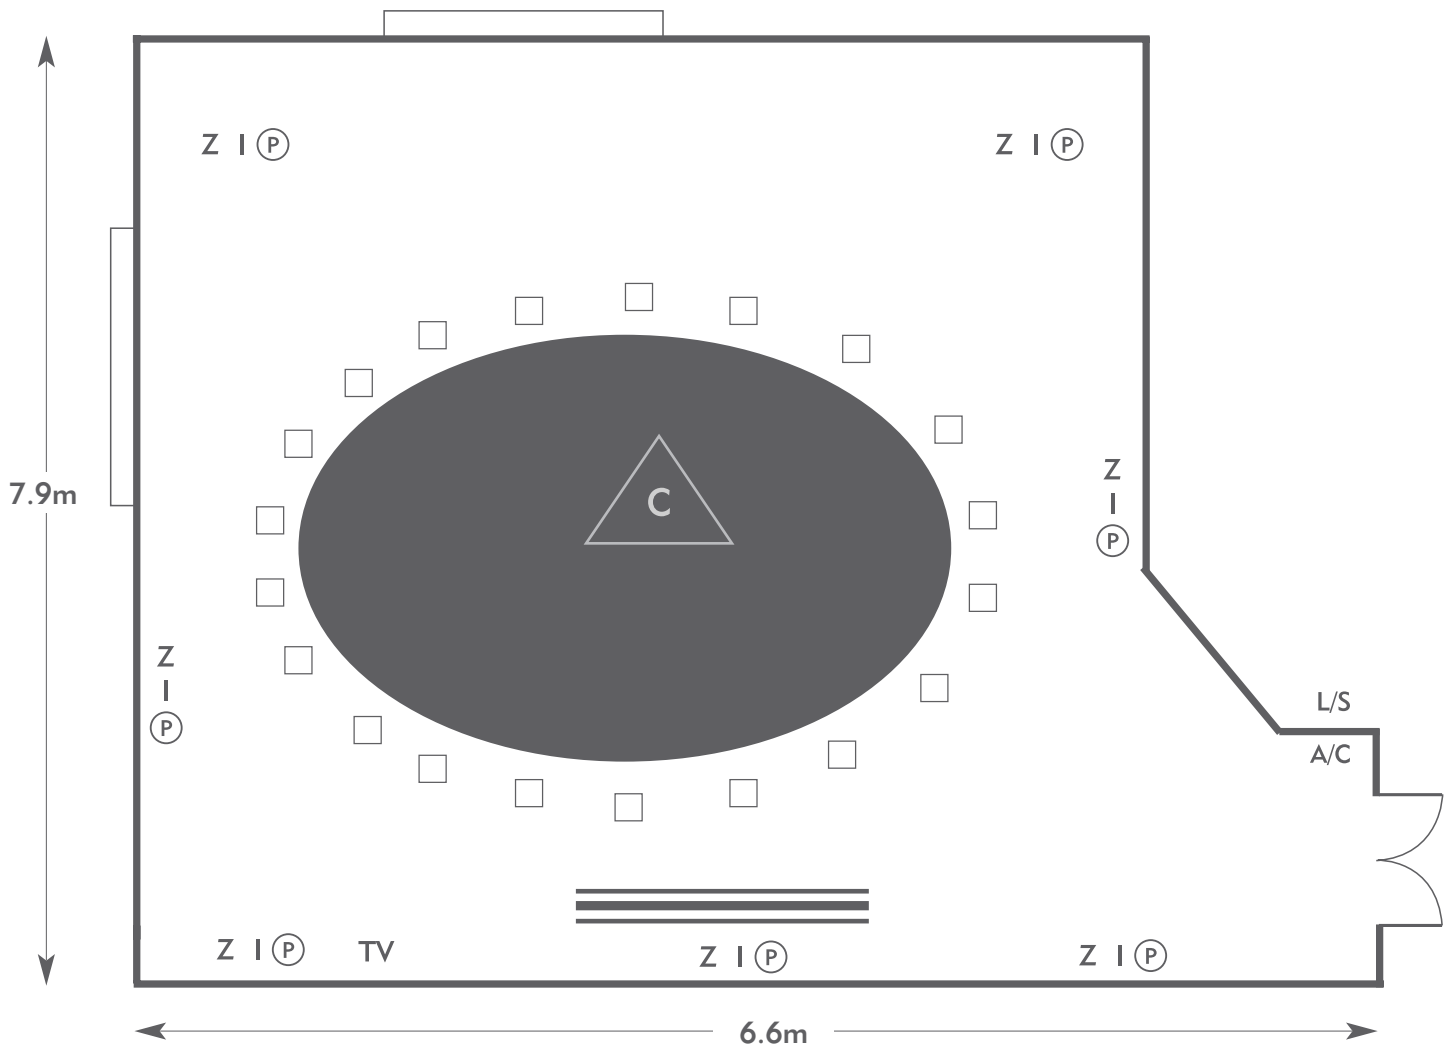

SOUTH LODGE

Keats Suite

Room plan: Oval
Capacity: 20 people

SOUTH LODGE
AN EXCLUSIVE HOTEL

KEY:

- Z = 13 Amp Sockets
- 32A = 32 AMP Single Phase
- (P) = Phone Point
- I = ISDN line

- TV = T. V. Socket
- L/S = Light Switch
- (C) (L) = Chandelier / Ceiling light
- ≡ = Screen
- A/C = Heating / Aircon

Diagrams are not to scale, layouts are representative.

To book your meeting or event,
call **01276 478476** or email
groupsales@exclusive.co.uk