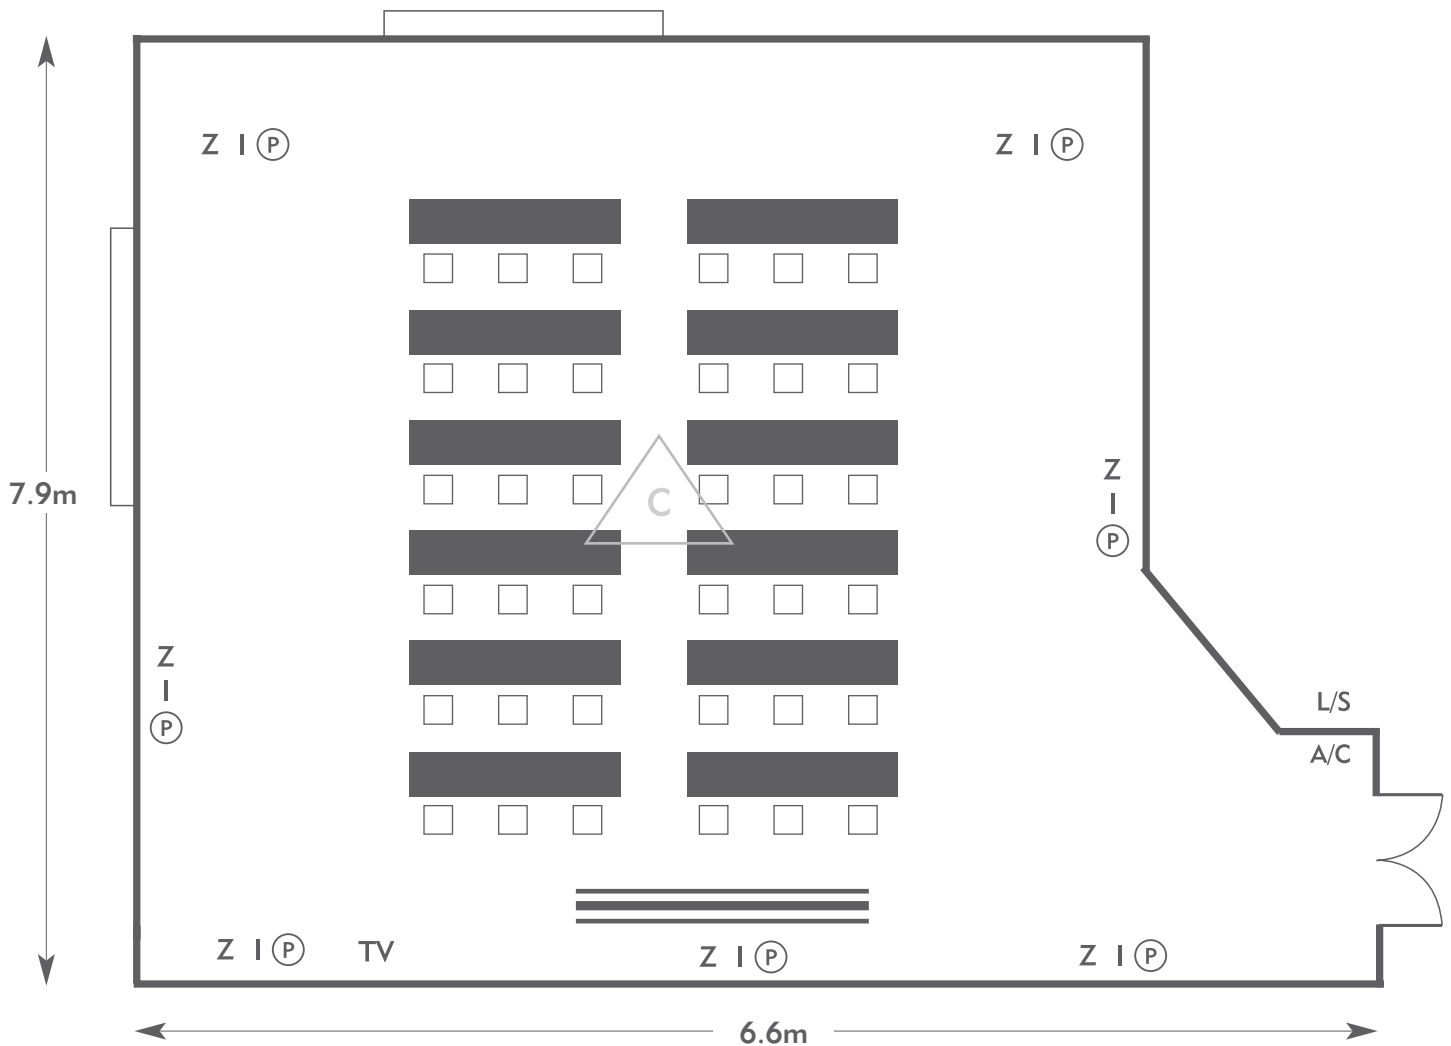

## Keats Suite

Room plan: Classroom

Capacity: 22 people

SOUTH LODGE

AN EXCLUSIVE HOTEL