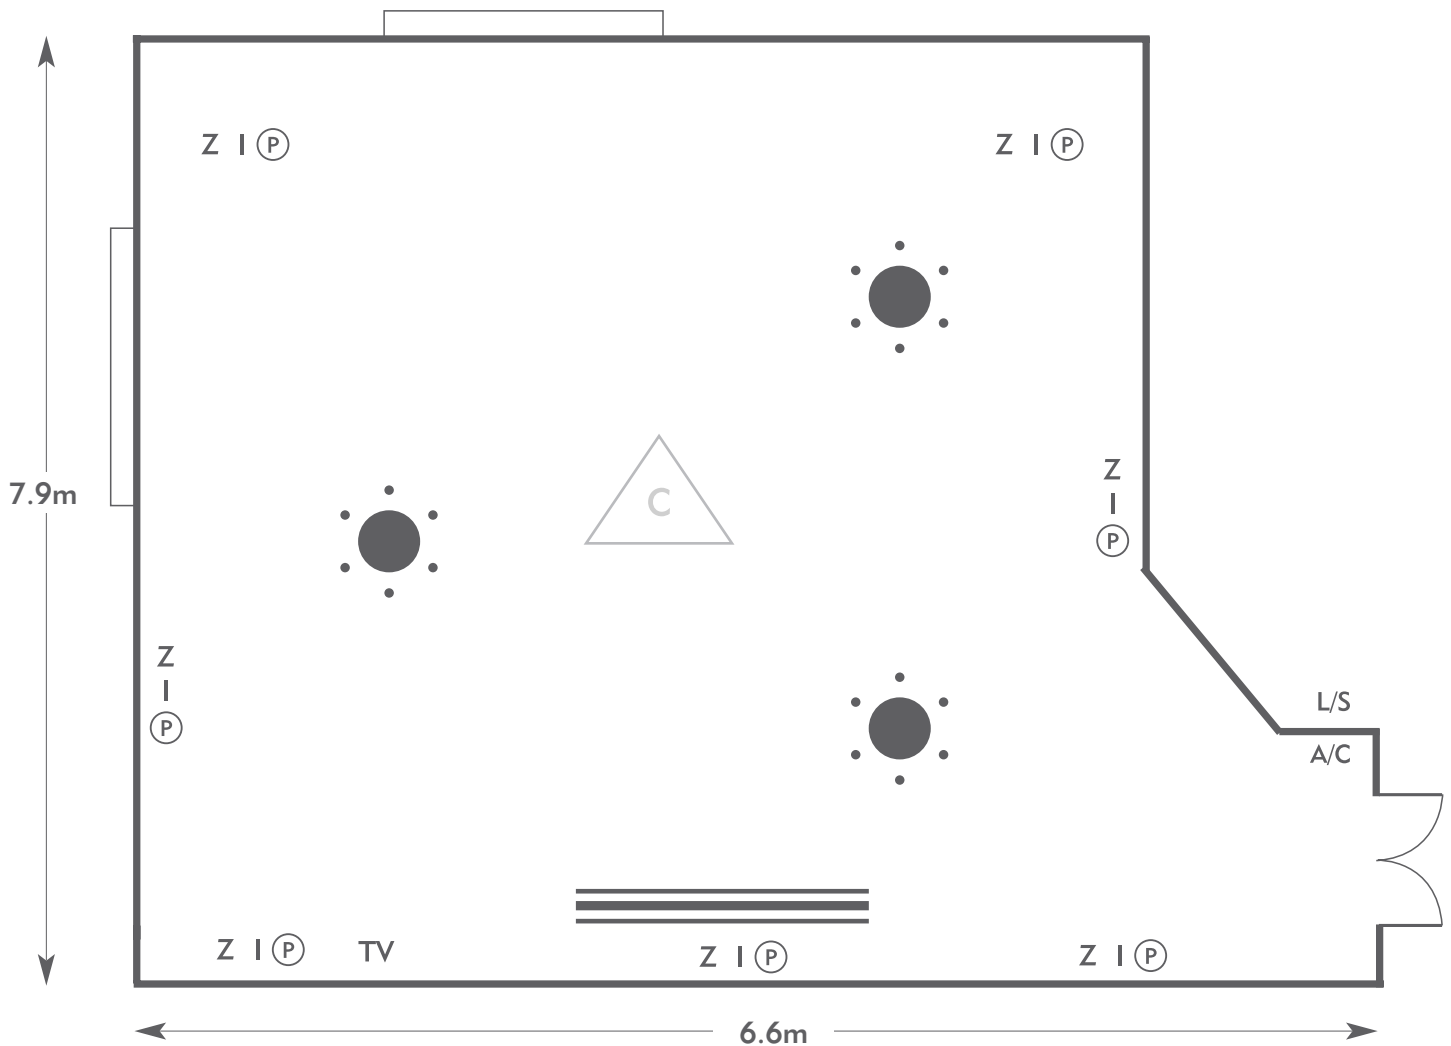

## Keats Suite

Room plan: Stand-up reception

Capacity: 30 people

SOUTH LODGE

AN EXCLUSIVE HOTEL