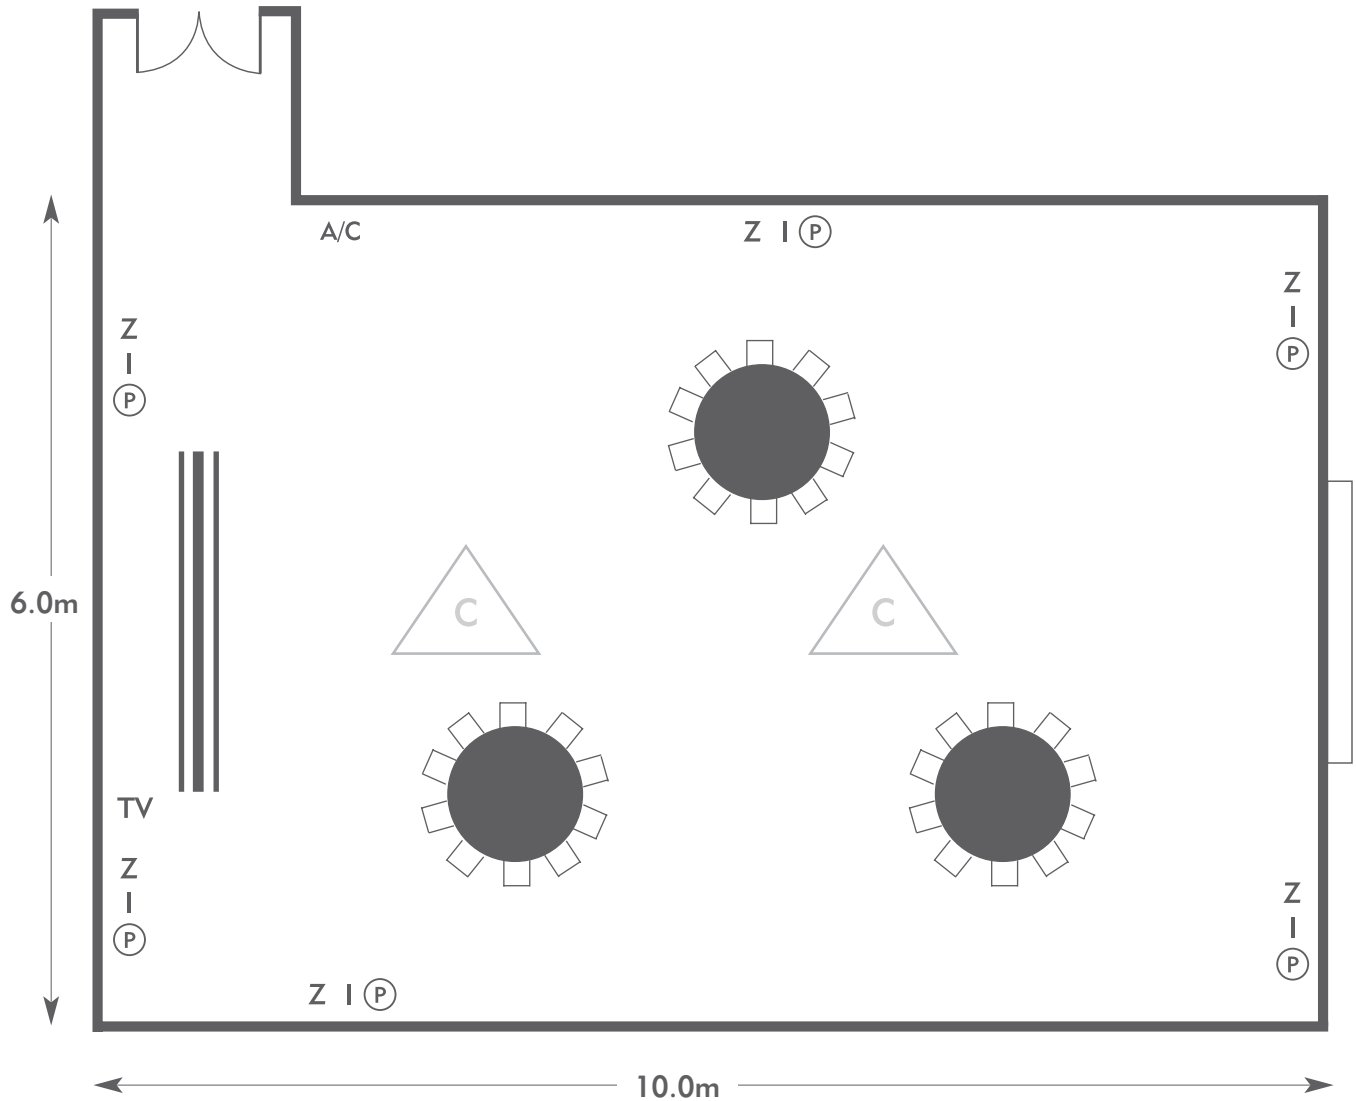

SOUTH LODGE

Hickstead Suite

Room plan: Rounds for dinner

Capacity: 30 people

SOUTH LODGE

AN EXCLUSIVE HOTEL

KEY:

- Z = 13 Amp Sockets
- 32A = 32 AMP Single Phase
- (P) = Phone Point
- I = ISDN line

- TV = T. V. Socket
- L/S = Light Switch
- (C) (L) = Chandelier / Ceiling light
- ==== = Screen
- A/C = Heating / Aircon

Diagrams are not to scale, layouts are representative.

To book your meeting or event,
call **01276 478476** or email
groupsales@exclusive.co.uk