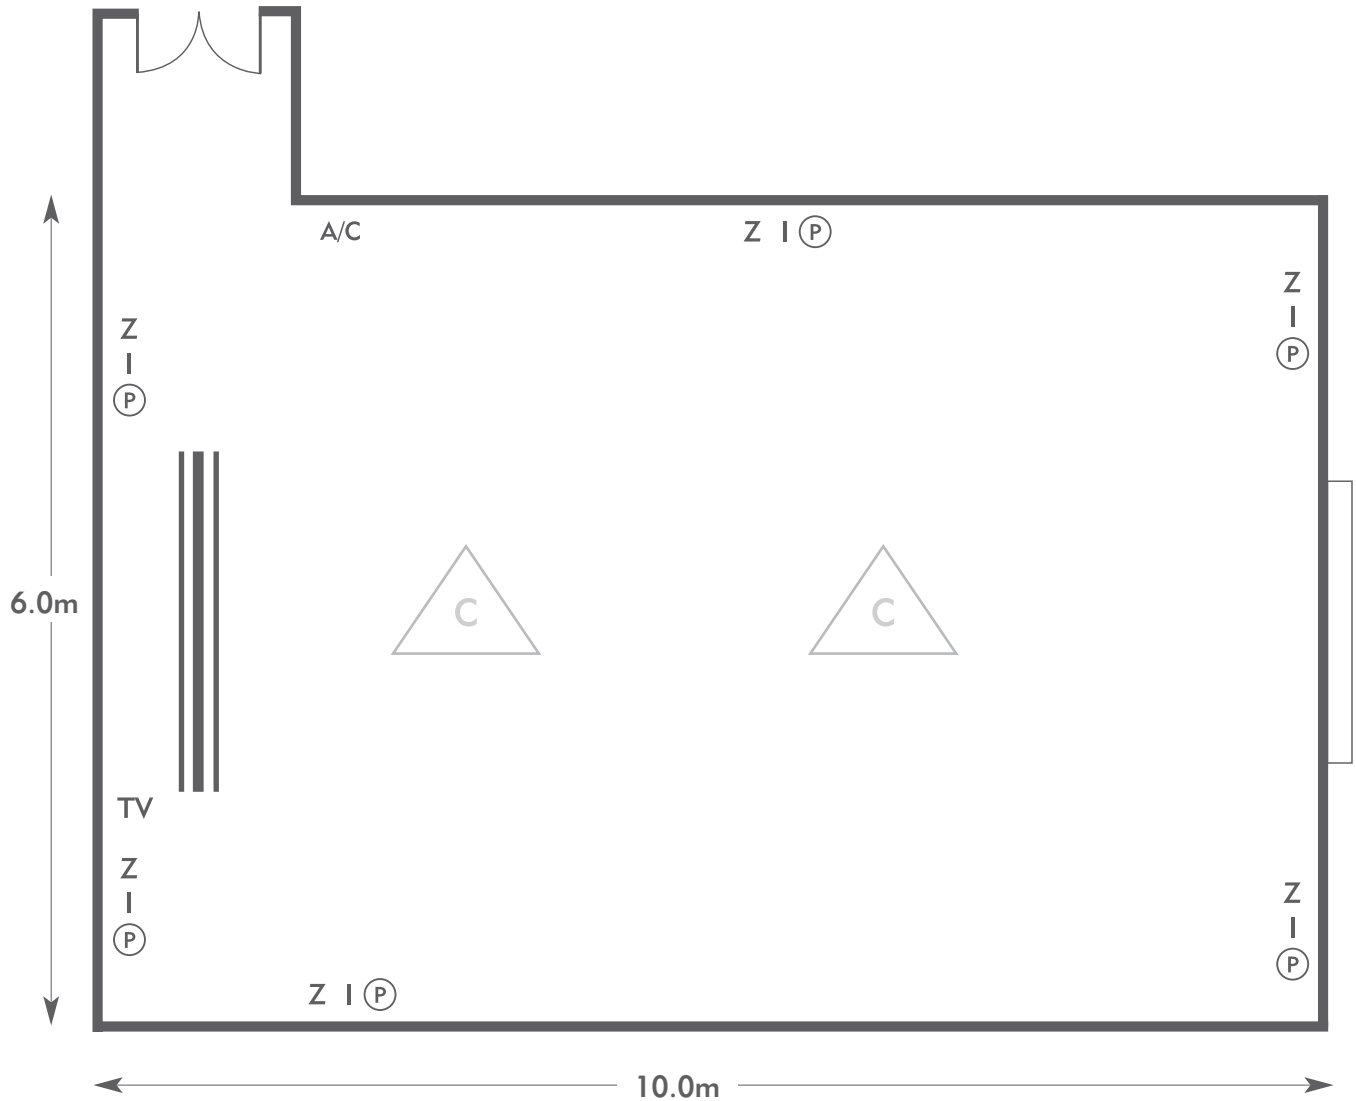

SOUTH LODGE

Hickstead Suite

SOUTH LODGE

AN EXCLUSIVE HOTEL

KEY:

- Z = 13 Amp Sockets
- 32A = 32 AMP Single Phase
- (P) = Phone Point
- I = ISDN line

- TV = T. V. Socket
- L/S = Light Switch
- (C) (L) = Chandelier / Ceiling light
- ==== = Screen
- A/C = Heating / Aircon

SOUTH LODGE

AN EXCLUSIVE HOTEL

KEY:

- Z = 13 Amp Sockets
- 32A = 32 AMP Single Phase
- (P) = Phone Point
- I = ISDN line

- TV = T. V. Socket
- L/S = Light Switch
- (C) (L) = Chandelier / Ceiling light
- ≡ = Screen
- A/C = Heating / Aircon