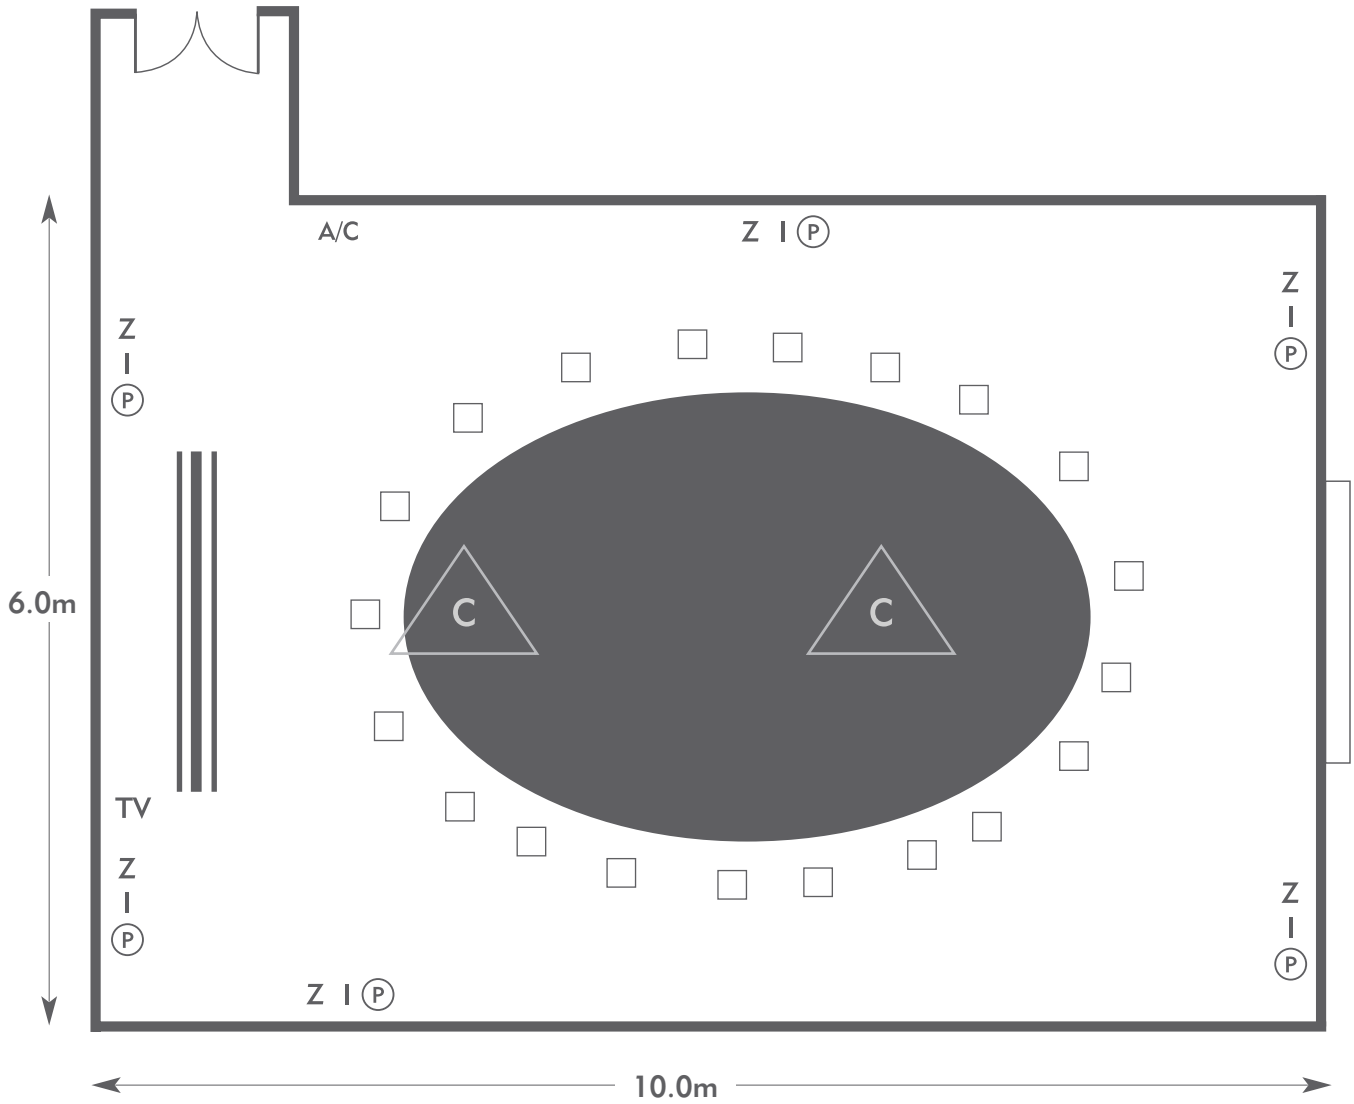

SOUTH LODGE

Hickstead Suite

Room plan: Oval
Capacity: 20 people

SOUTH LODGE
AN EXCLUSIVE HOTEL

KEY:

- Z = 13 Amp Sockets
- 32A = 32 AMP Single Phase
- (P) = Phone Point
- I = ISDN line

- TV = T. V. Socket
- L/S = Light Switch
- (C) (L) = Chandelier / Ceiling light
- ≡ = Screen
- A/C = Heating / Aircon

Diagrams are not to scale, layouts are representative.

To book your meeting or event,
call **01276 478476** or email
groupsales@exclusive.co.uk