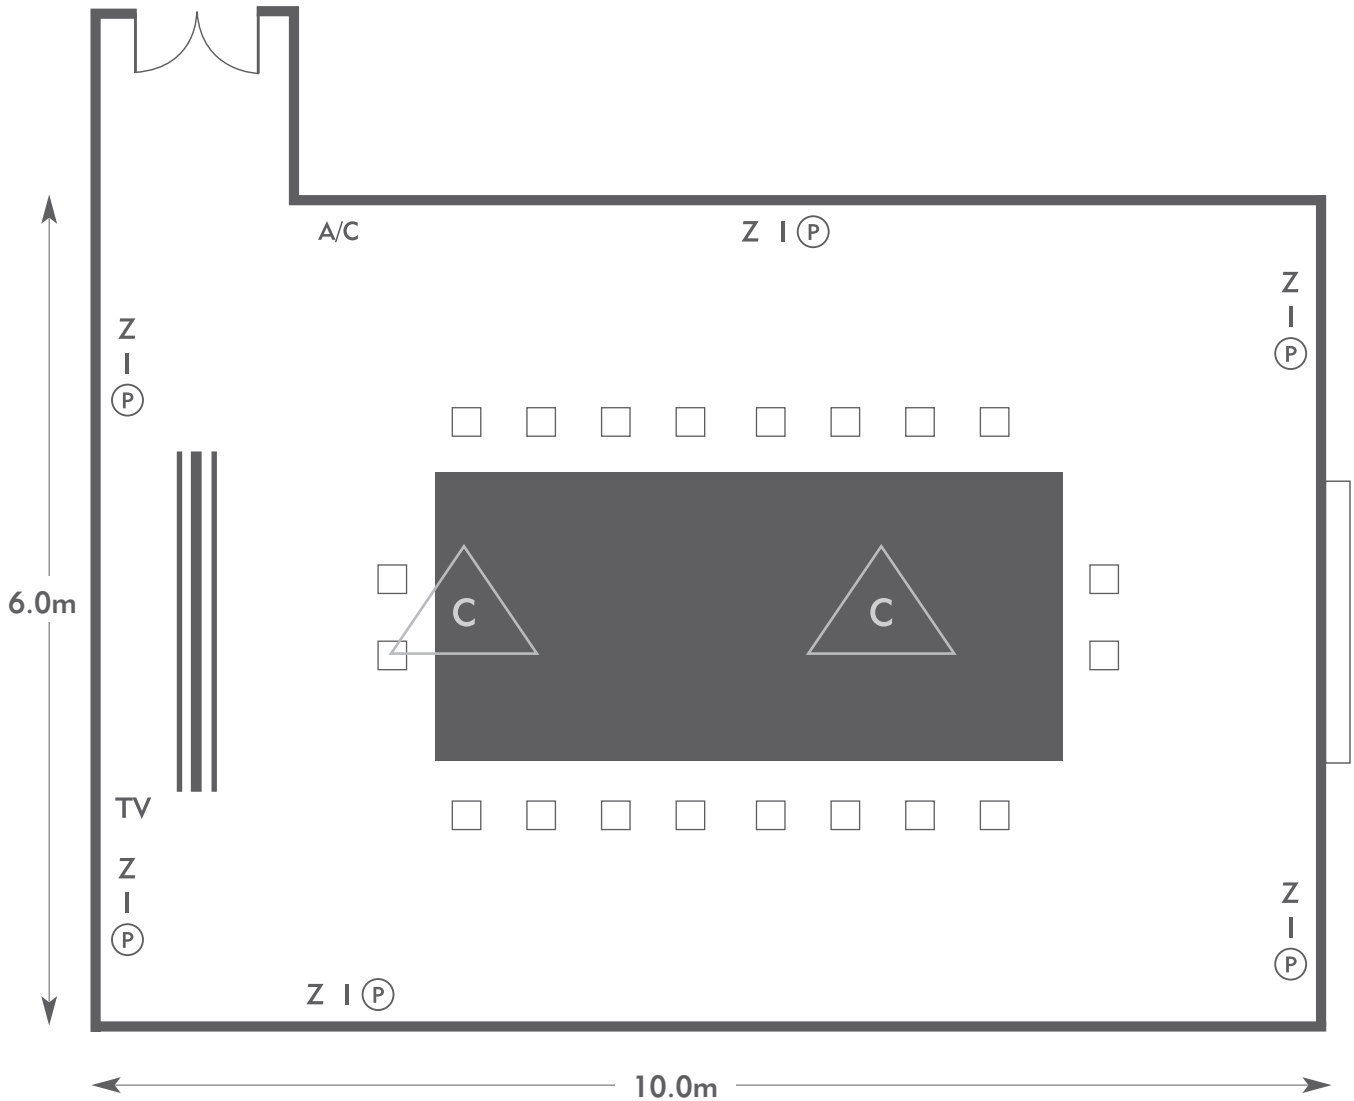

Diagrams are not to scale, layouts are representative.

To book your meeting or event,
call **01276 478476** or email
groupsales@exclusive.co.uk

SOUTH LODGE

Hickstead Suite

Room plan: Boardroom

Capacity: 20 people

SOUTH LODGE

AN EXCLUSIVE HOTEL

KEY:

- Z = 13 Amp Sockets
- 32A = 32 AMP Single Phase
- (P) = Phone Point
- I = ISDN line

- TV = T. V. Socket
- L/S = Light Switch
- (C) (L) = Chandelier / Ceiling light
- ≡ = Screen
- A/C = Heating / Aircon