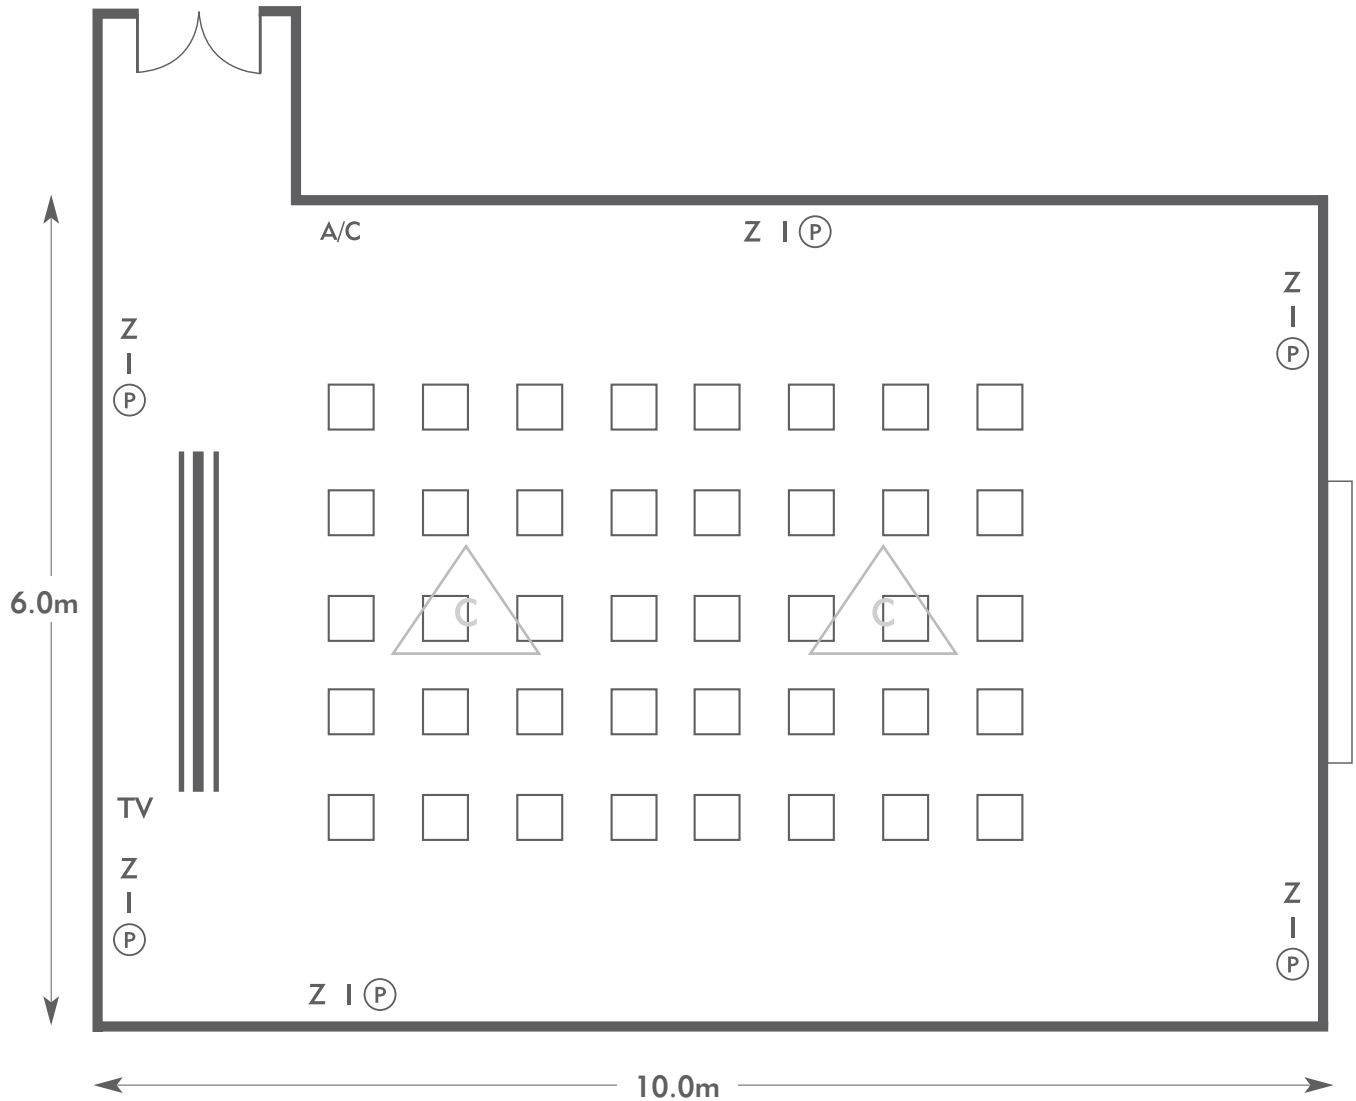

SOUTH LODGE

Hickstead Suite

SOUTH LODGE

AN EXCLUSIVE HOTEL

KEY:

- Z = 13 Amp Sockets
- 32A = 32 AMP Single Phase
- (P) = Phone Point
- I = ISDN line

- TV = T. V. Socket
- L/S = Light Switch
- (C) (L) = Chandelier / Ceiling light
- ==== = Screen
- A/C = Heating / Aircon

SOUTH LODGE

AN EXCLUSIVE HOTEL

KEY:

- Z = 13 Amp Sockets
- 32A = 32 AMP Single Phase
- (P) = Phone Point
- I = ISDN line

- TV = T. V. Socket
- L/S = Light Switch
- (C) (L) = Chandelier / Ceiling light
- ≡ = Screen
- A/C = Heating / Aircon