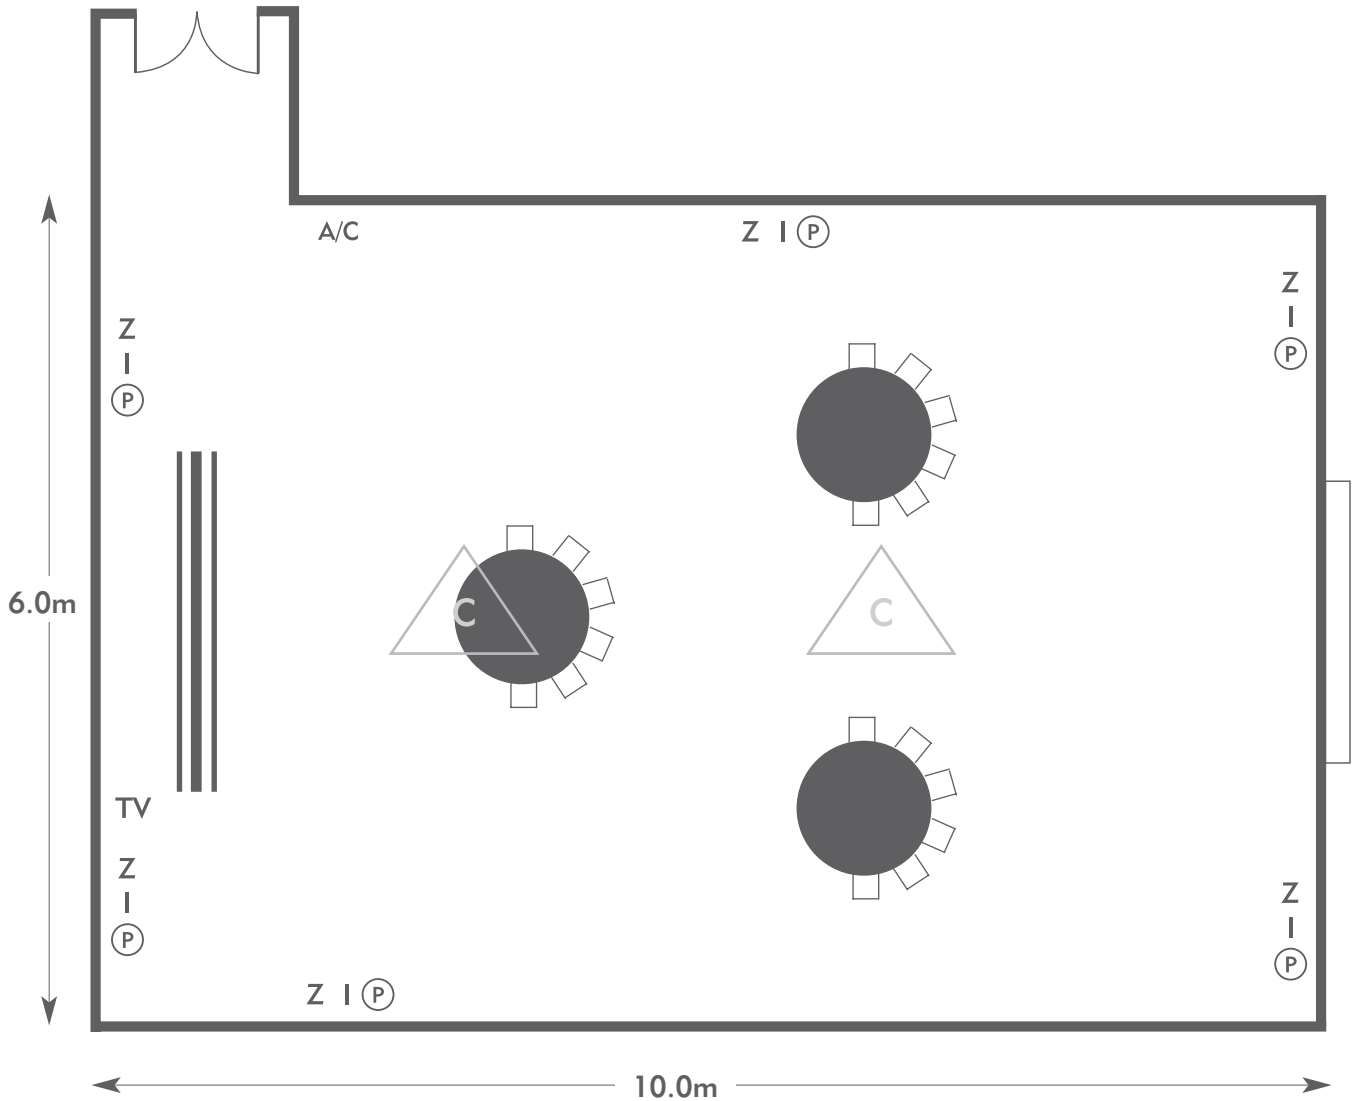

Diagrams are not to scale, layouts are representative.

To book your meeting or event,
call **01276 478476** or email
groupsales@exclusive.co.uk

SOUTH LODGE

Hickstead Suite

Room plan: Cabaret

Capacity: 18 people

SOUTH LODGE

AN EXCLUSIVE HOTEL

KEY:

- Z = 13 Amp Sockets
- 32A = 32 AMP Single Phase
- (P) = Phone Point
- I = ISDN line

- TV = T. V. Socket
- L/S = Light Switch
- (C) (L) = Chandelier / Ceiling light
- ==== = Screen
- A/C = Heating / Aircon