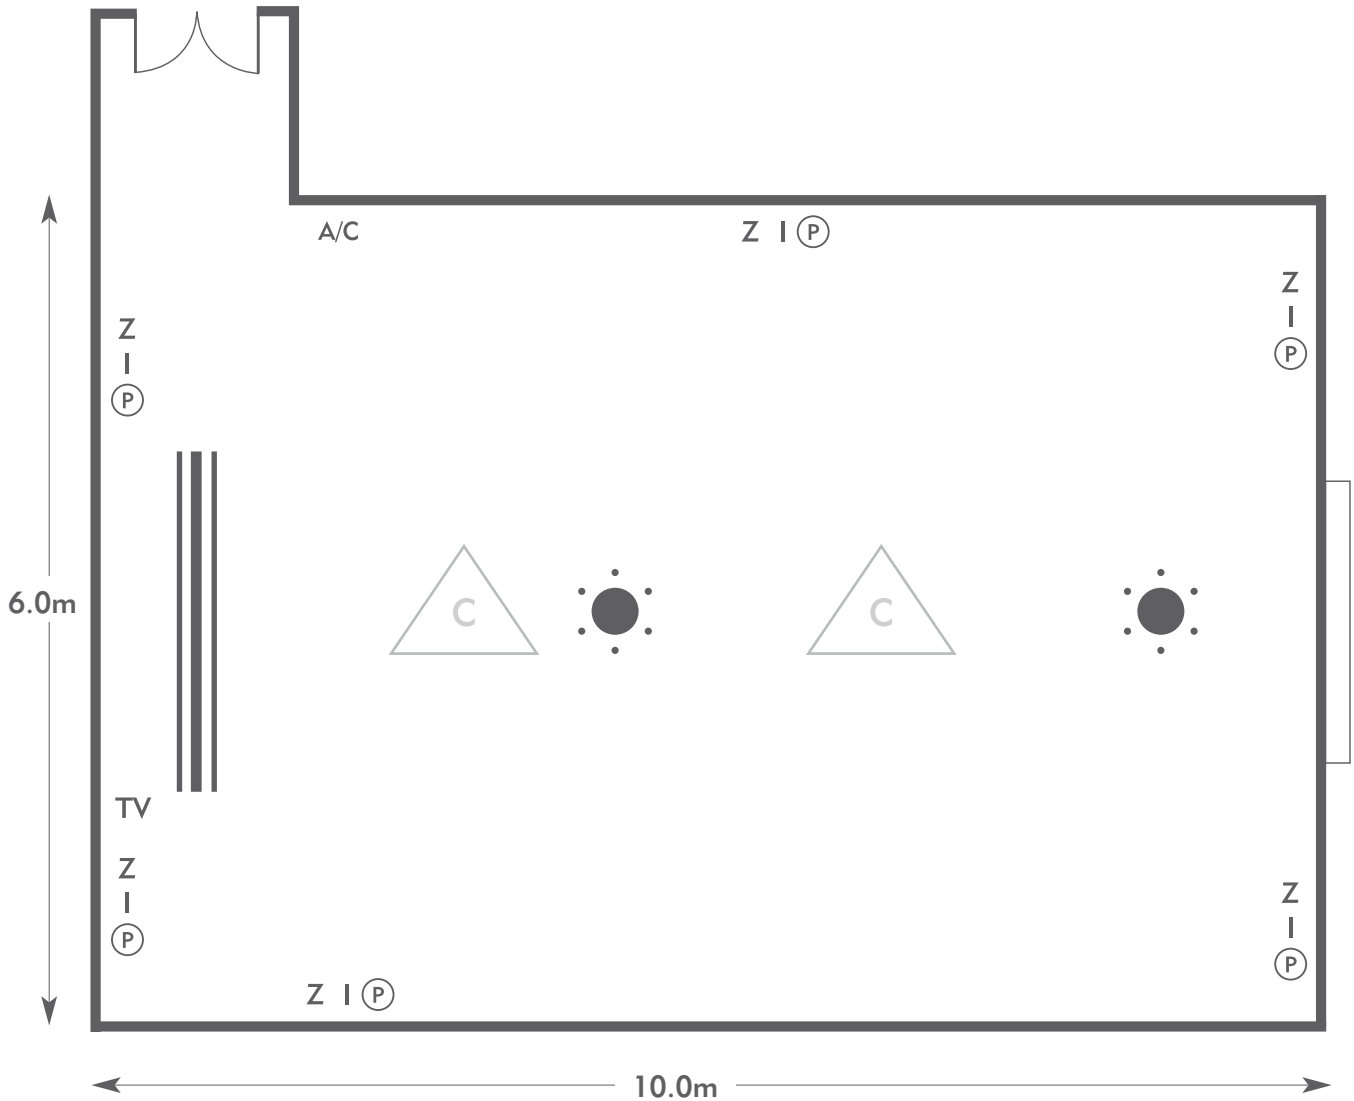

Diagrams are not to scale, layouts are representative.

To book your meeting or event,
call **01276 478476** or email
groupsales@exclusive.co.uk

SOUTH LODGE

Hickstead Suite

Room plan: Stand-up reception

Capacity: 30 people

SOUTH LODGE

AN EXCLUSIVE HOTEL

KEY:

- Z = 13 Amp Sockets
- 32A = 32 AMP Single Phase
- (P) = Phone Point
- I = ISDN line

- TV = T. V. Socket
- L/S = Light Switch
- (C) (L) = Chandelier / Ceiling light
- ≡ = Screen
- A/C = Heating / Aircon