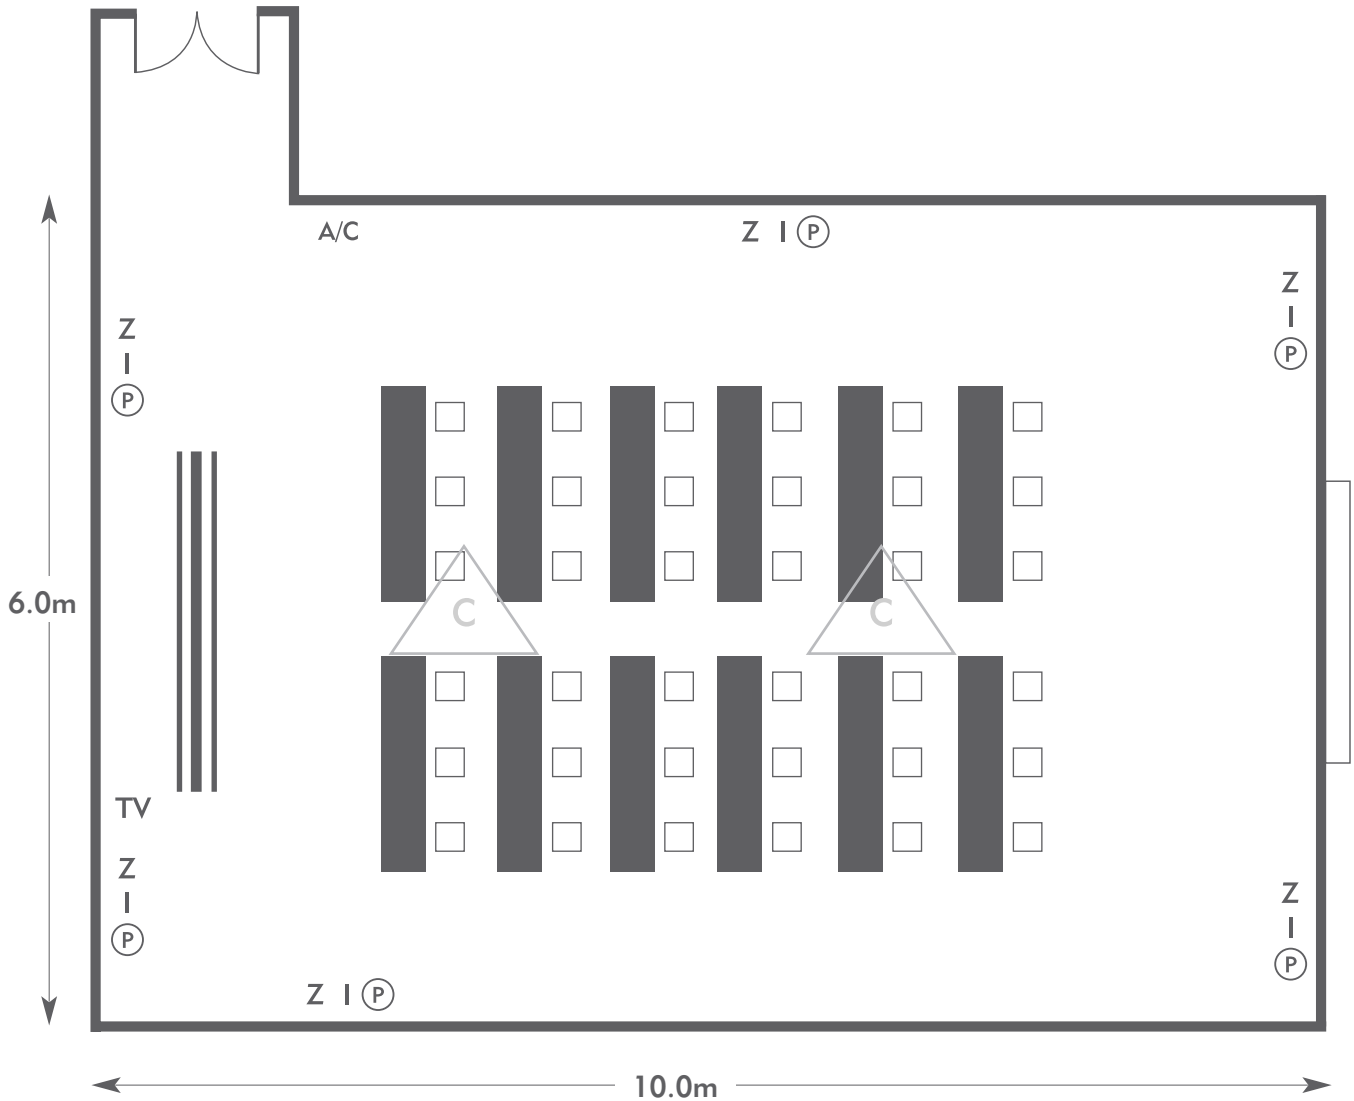

Diagrams are not to scale, layouts are representative.

To book your meeting or event,
call **01276 478476** or email
groupsales@exclusive.co.uk

SOUTH LODGE

Hickstead Suite

Room plan: Classroom

Capacity: 36 people

SOUTH LODGE

AN EXCLUSIVE HOTEL

KEY:

- Z = 13 Amp Sockets
- 32A = 32 AMP Single Phase
- (P) = Phone Point
- I = ISDN line

- TV = T. V. Socket
- L/S = Light Switch
- (C) (L) = Chandelier / Ceiling light
- ==== = Screen
- A/C = Heating / Aircon