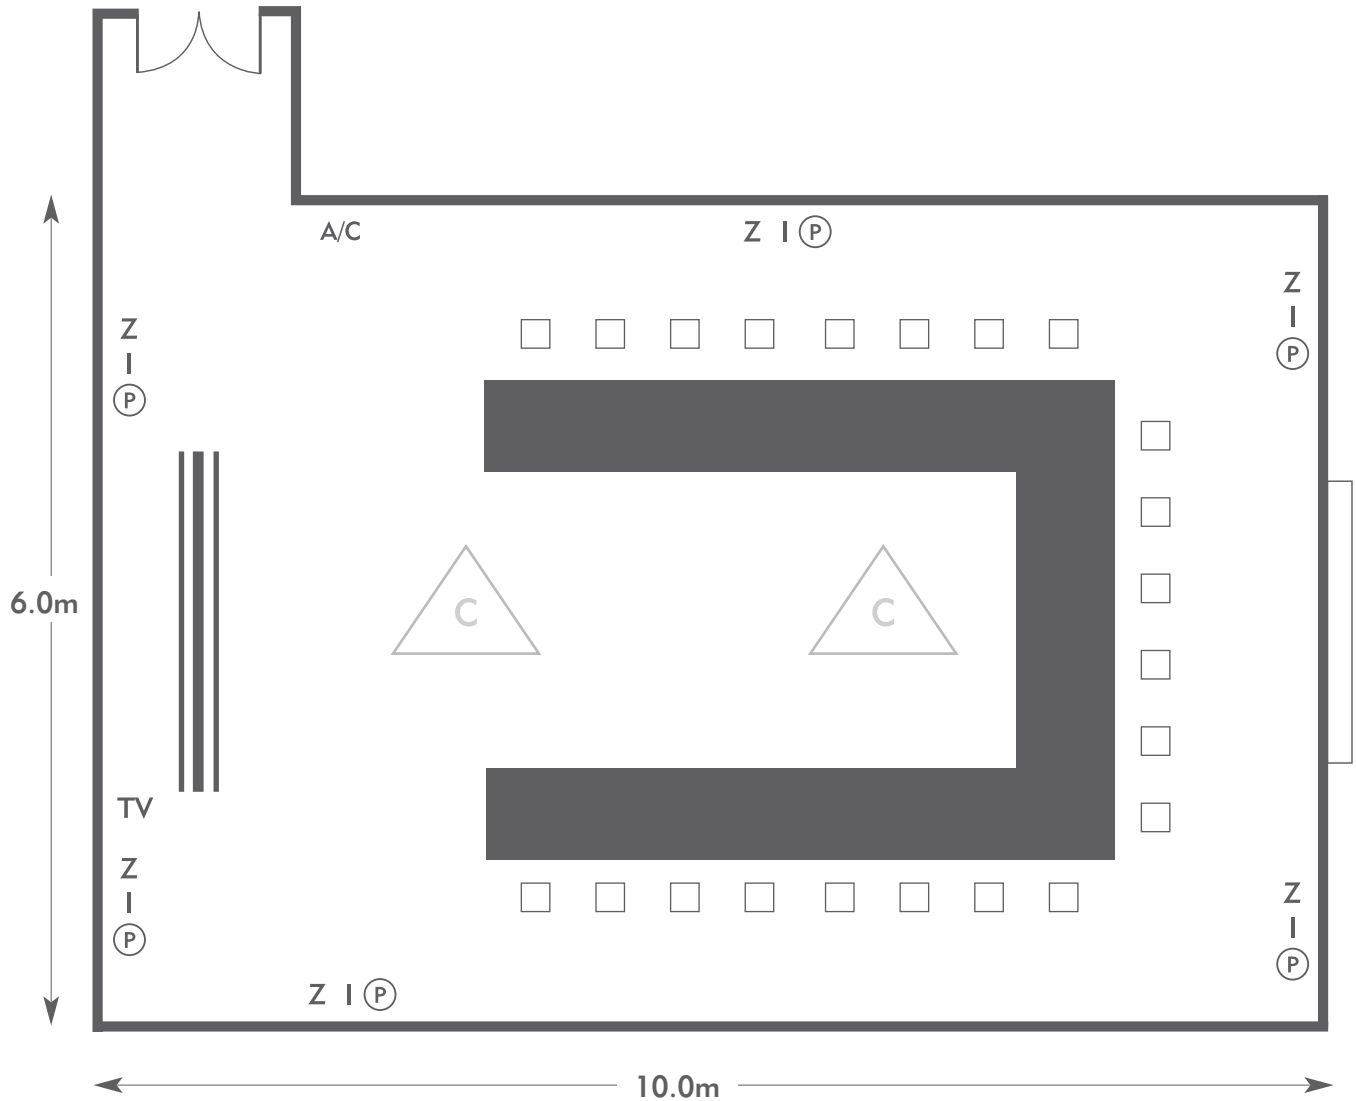

Diagrams are not to scale, layouts are representative.

To book your meeting or event,
call **01276 478476** or email
groupsales@exclusive.co.uk

SOUTH LODGE

Hickstead Suite

Room plan: U-shape

Capacity: 22 people

SOUTH LODGE

AN EXCLUSIVE HOTEL

KEY:

- Z = 13 Amp Sockets
- 32A = 32 AMP Single Phase
- (P) = Phone Point
- I = ISDN line

- TV = T. V. Socket
- L/S = Light Switch
- (C) (L) = Chandelier / Ceiling light
- ≡ = Screen
- A/C = Heating / Aircon