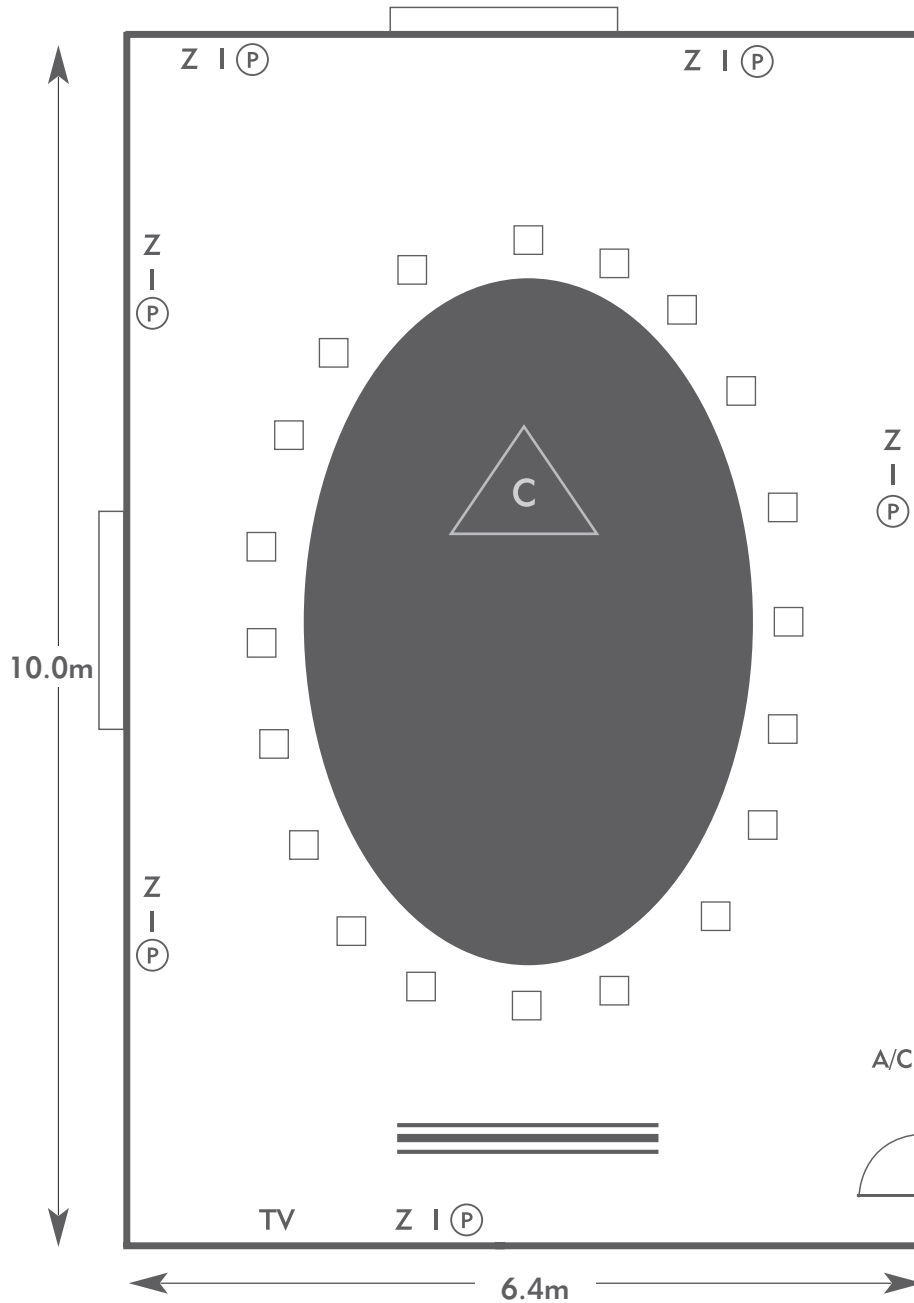

- Z = 13 Amp Sockets
- 32A = 32 AMP Single Phase
- (P) = Phone Point
- I = ISDN line

- TV = T. V. Socket
- L/S = Light Switch
- (C) (L) = Chandelier / Ceiling light
- ==== = Screen
- A/C = Heating / Aircon

To book your meeting or event,
call **01276 478476** or email
groupsales@exclusive.co.uk

SOUTH LODGE

Chartwell Suite

Room plan: Oval
Capacity: 20 people

SOUTH LODGE
AN EXCLUSIVE HOTEL

KEY:

- Z = 13 Amp Sockets
- 32A = 32 AMP Single Phase
- (P) = Phone Point
- I = ISDN line

SOUTH LODGE

Chartwell Suite

Room plan: Stand-up reception

Capacity: 20 people

SOUTH LODGE

AN EXCLUSIVE HOTEL

KEY:

- Z = 13 Amp Sockets
- 32A = 32 AMP Single Phase
- (P) = Phone Point
- I = ISDN line