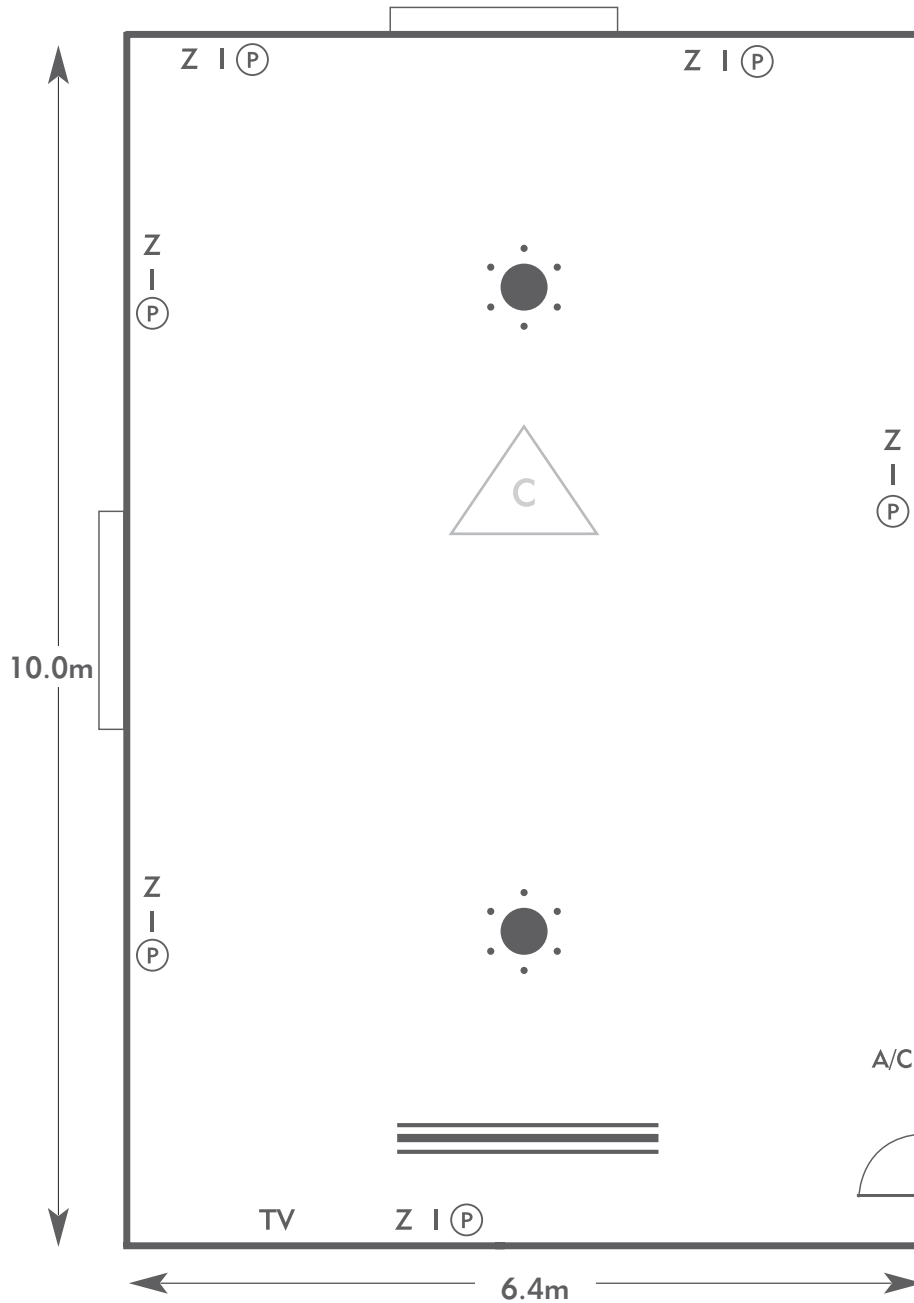

SOUTH LODGE

Chartwell Suite

Room plan: Stand-up reception

Capacity: 20 people

SOUTH LODGE

AN EXCLUSIVE HOTEL

KEY:

- Z = 13 Amp Sockets
- 32A = 32 AMP Single Phase
- (P) = Phone Point
- I = ISDN line