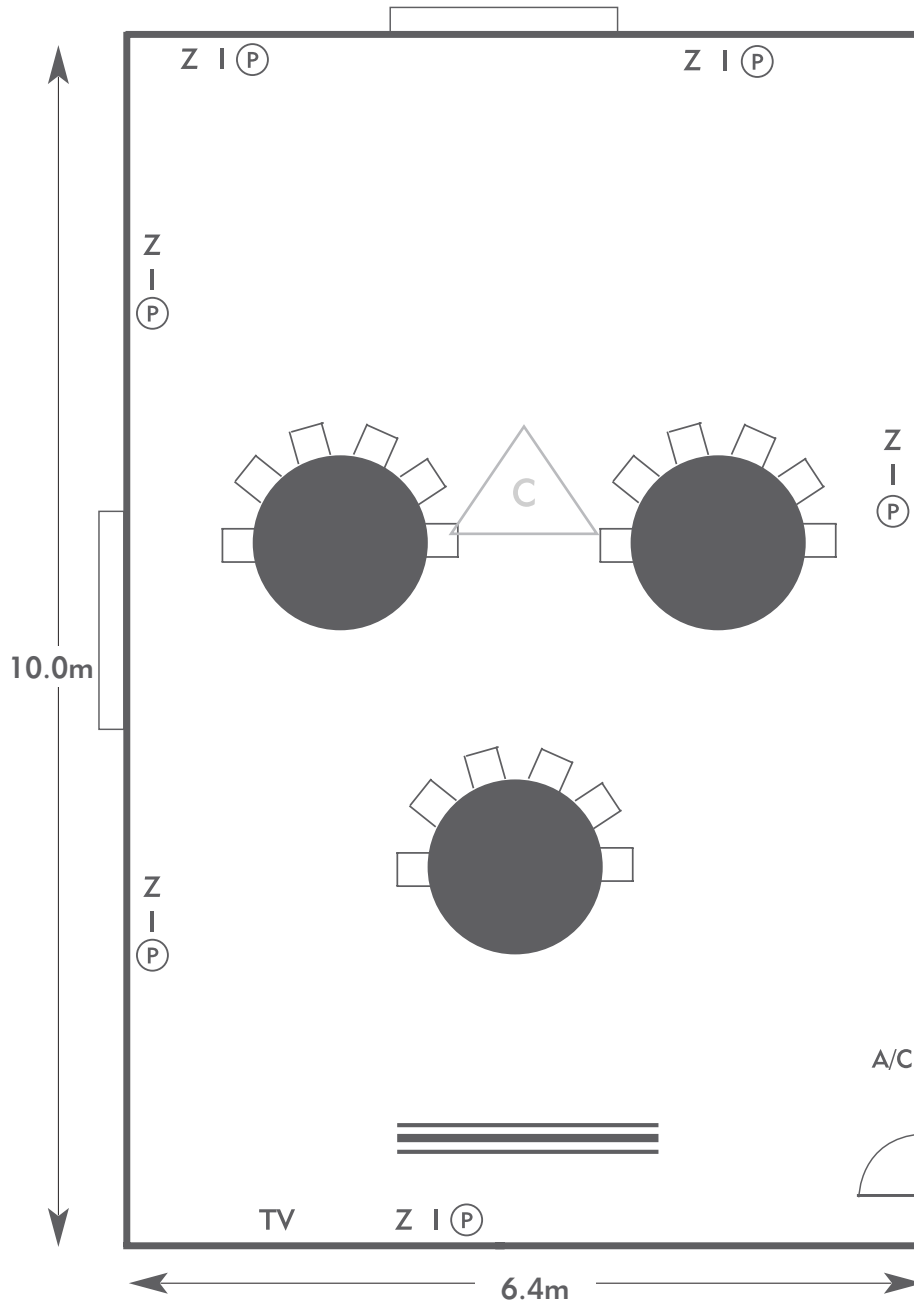

SOUTH LODGE
AN EXCLUSIVE HOTEL

KEY:

- Z = 13 Amp Sockets
- 32A = 32 AMP Single Phase
- (P) = Phone Point
- I = ISDN line

- TV = T. V. Socket
- L/S = Light Switch
- (C) (L) = Chandelier / Ceiling light
- ≡ = Screen
- A/C = Heating / Aircon