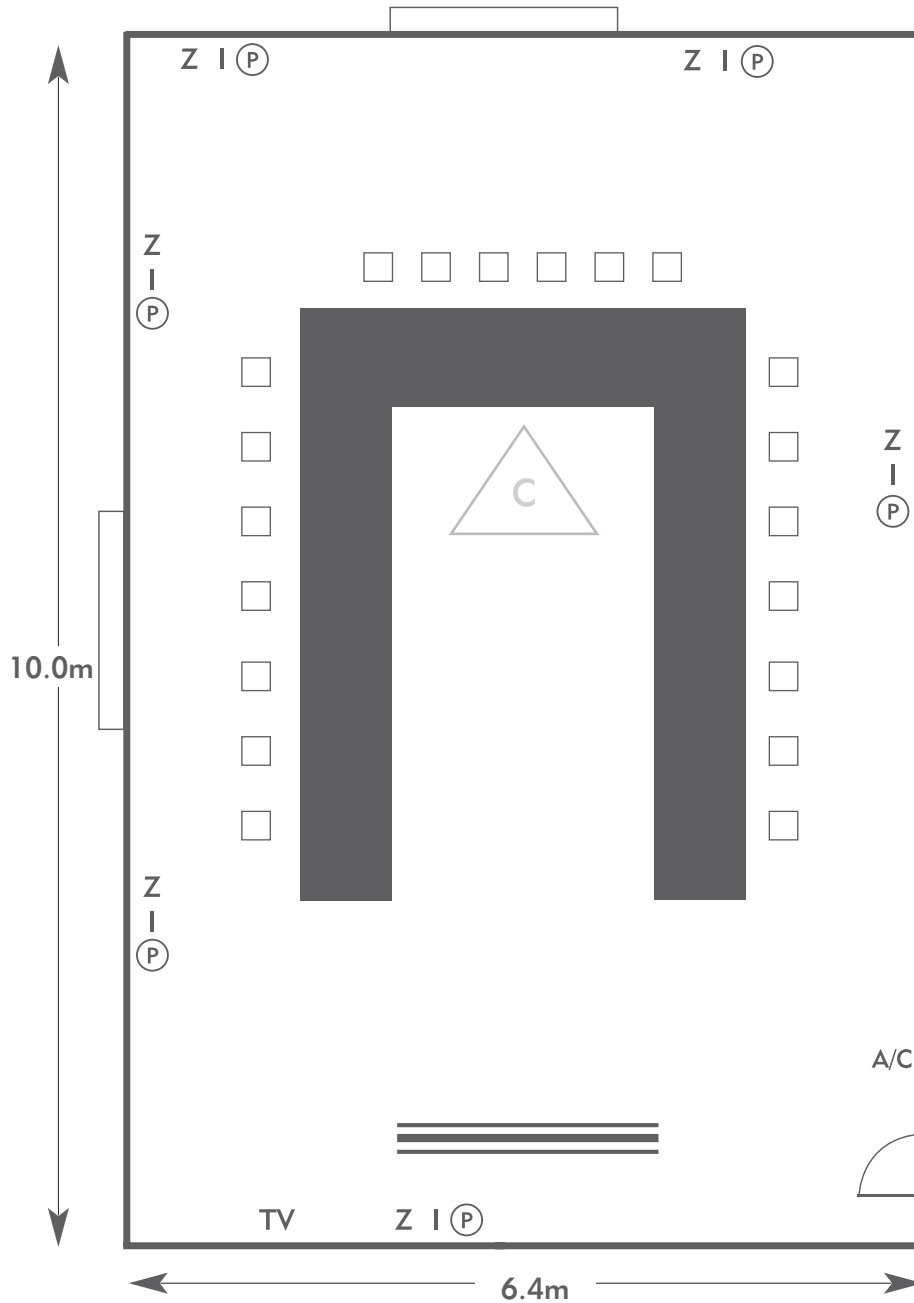

Diagrams are not to scale, layouts are representative.

To book your meeting or event,
call **01276 478476** or email
groupsales@exclusive.co.uk

SOUTH LODGE

Chartwell Suite

Room plan: U-shape
Capacity: 20 people

SOUTH LODGE
AN EXCLUSIVE HOTEL

KEY:

- Z = 13 Amp Sockets
- 32A = 32 AMP Single Phase
- (P) = Phone Point
- I = ISDN line

- TV = T. V. Socket
- L/S = Light Switch
- (C) (L) = Chandelier / Ceiling light
- ≡ = Screen
- A/C = Heating / Aircon