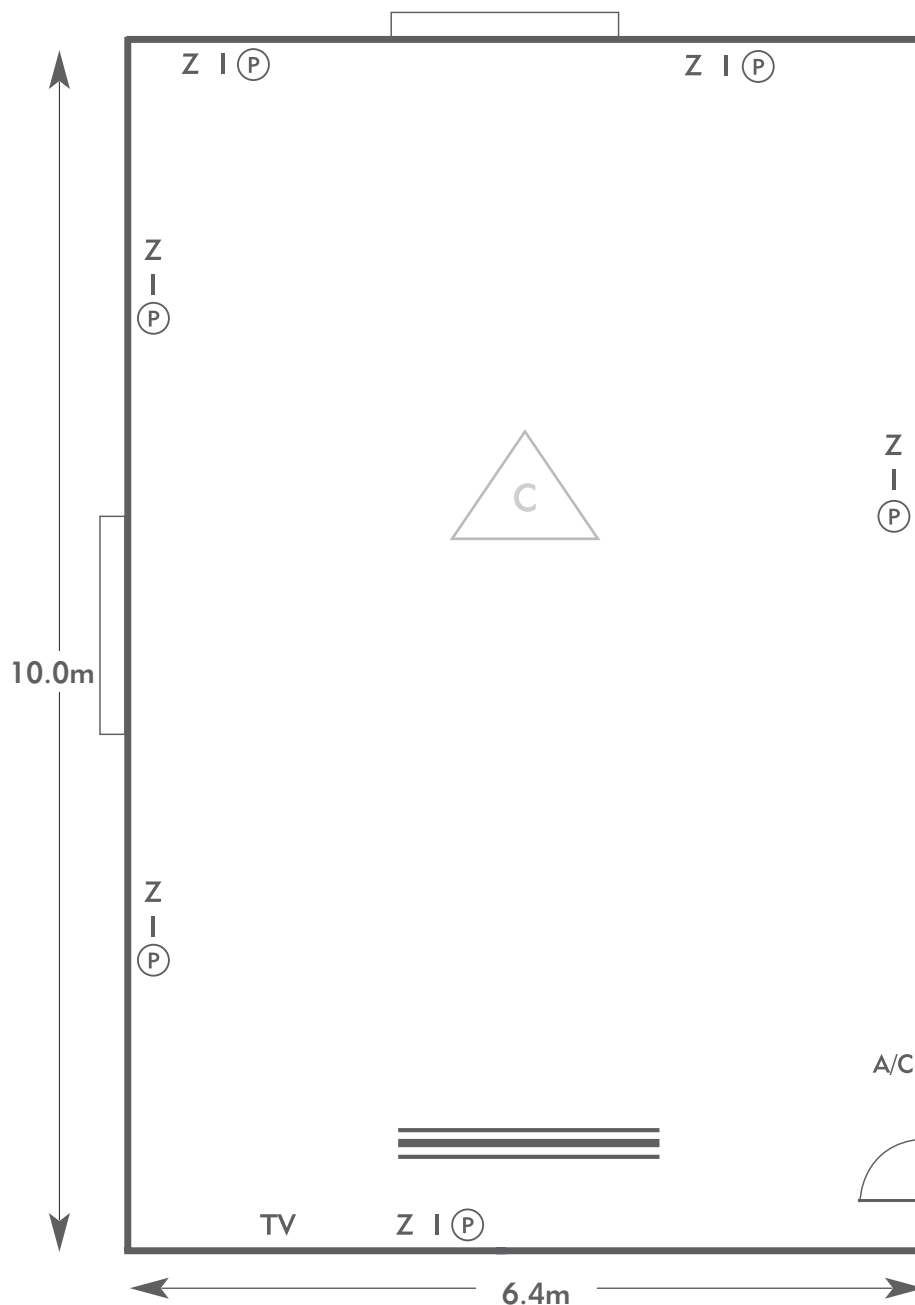

SOUTH LODGE

Chartwell Suite

SOUTH LODGE
AN EXCLUSIVE HOTEL

KEY:

- Z = 13 Amp Sockets
- 32A = 32 AMP Single Phase
- (P) = Phone Point
- I = ISDN line

- TV = T. V. Socket
- L/S = Light Switch
- (C) (L) = Chandelier / Ceiling light
- ≡ = Screen
- A/C = Heating / Aircon

SOUTH LODGE

AN EXCLUSIVE HOTEL

KEY:

- Z = 13 Amp Sockets
- 32A = 32 AMP Single Phase
- (P) = Phone Point
- I = ISDN line

- TV = T. V. Socket
- L/S = Light Switch
- (C) (L) = Chandelier / Ceiling light
- ==== = Screen
- A/C = Heating / Aircon