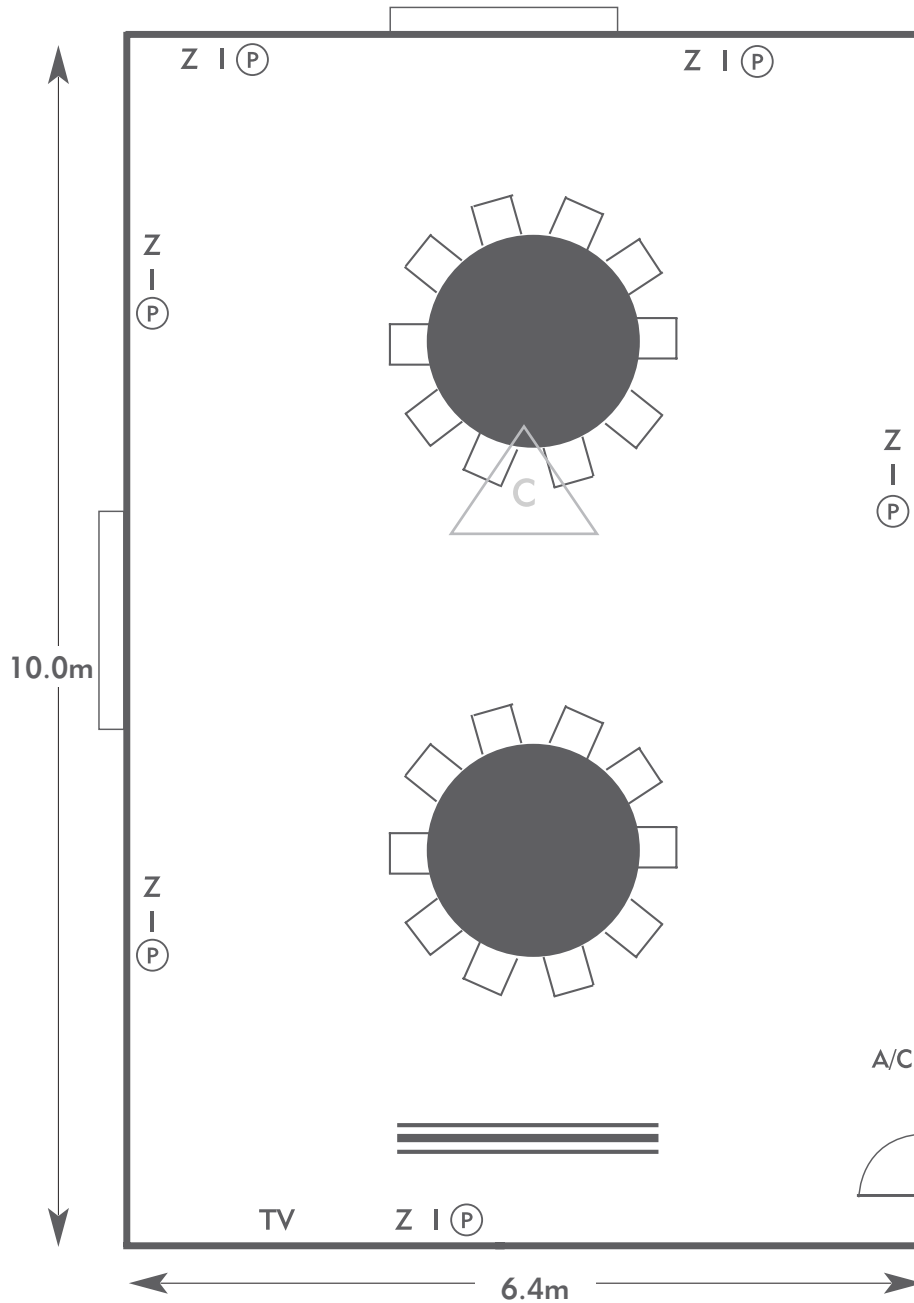

SOUTH LODGE

Chartwell Suite

Room plan: Rounds for dinner

Capacity: 20 people

SOUTH LODGE

AN EXCLUSIVE HOTEL

KEY:

- Z = 13 Amp Sockets
- 32A = 32 AMP Single Phase
- (P) = Phone Point
- I = ISDN line

- TV = T. V. Socket
- L/S = Light Switch
- (C) (L) = Chandelier / Ceiling light
- ==== = Screen
- A/C = Heating / Aircon

To book your meeting or event,
call **01276 478476** or email
groupsales@exclusive.co.uk