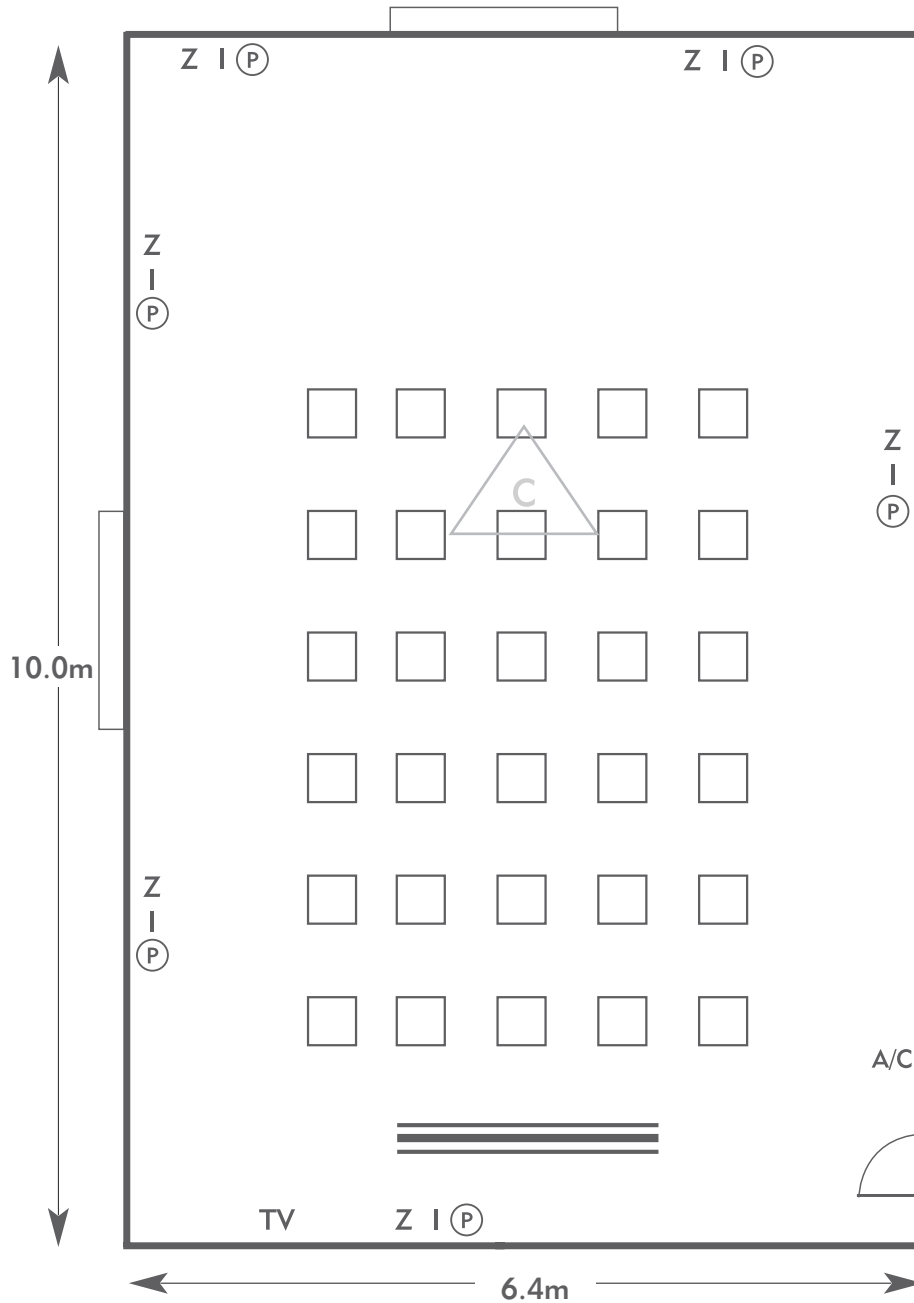

SOUTH LODGE

Chartwell Suite

SOUTH LODGE
AN EXCLUSIVE HOTEL

KEY:

- Z = 13 Amp Sockets
- 32A = 32 AMP Single Phase
- (P) = Phone Point
- I = ISDN line

- TV = T. V. Socket
- L/S = Light Switch
- (C) (L) = Chandelier / Ceiling light
- ≡ = Screen
- A/C = Heating / Aircon

SOUTH LODGE

AN EXCLUSIVE HOTEL

KEY:

- Z = 13 Amp Sockets
- 32A = 32 AMP Single Phase
- (P) = Phone Point
- I = ISDN line

- TV = T. V. Socket
- L/S = Light Switch
- (C) (L) = Chandelier / Ceiling light
- ==== = Screen
- A/C = Heating / Aircon