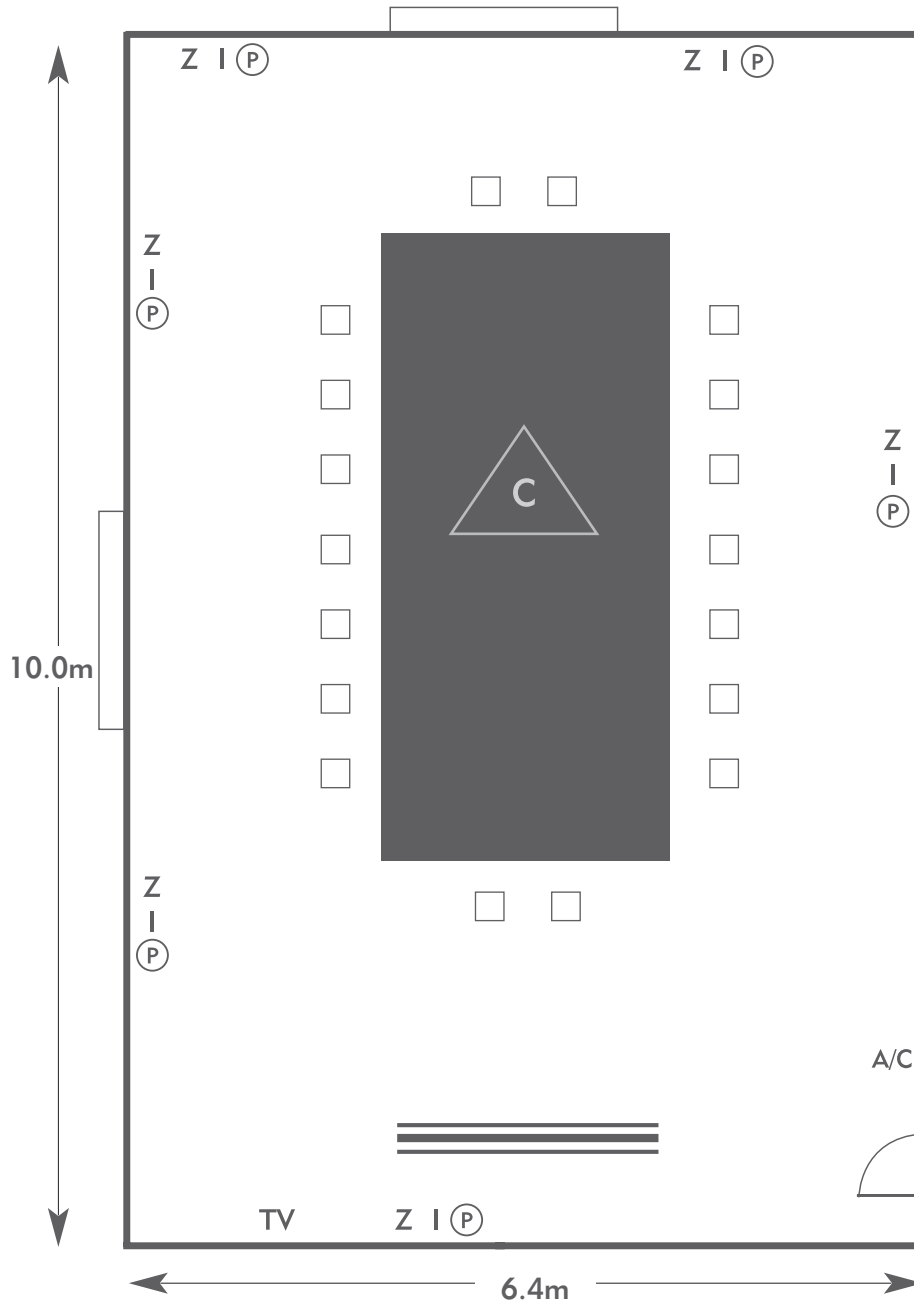

SOUTH LODGE

Chartwell Suite

Room plan: Board room

Capacity: 18 people

SOUTH LODGE

AN EXCLUSIVE HOTEL

KEY:

- Z = 13 Amp Sockets
- 32A = 32 AMP Single Phase
- (P) = Phone Point
- I = ISDN line

- TV = T. V. Socket
- L/S = Light Switch
- (C) (L) = Chandelier / Ceiling light
- ==== = Screen
- A/C = Heating / Aircon

Diagrams are not to scale, layouts are representative.

To book your meeting or event,
call **01276 478476** or email
groupsales@exclusive.co.uk