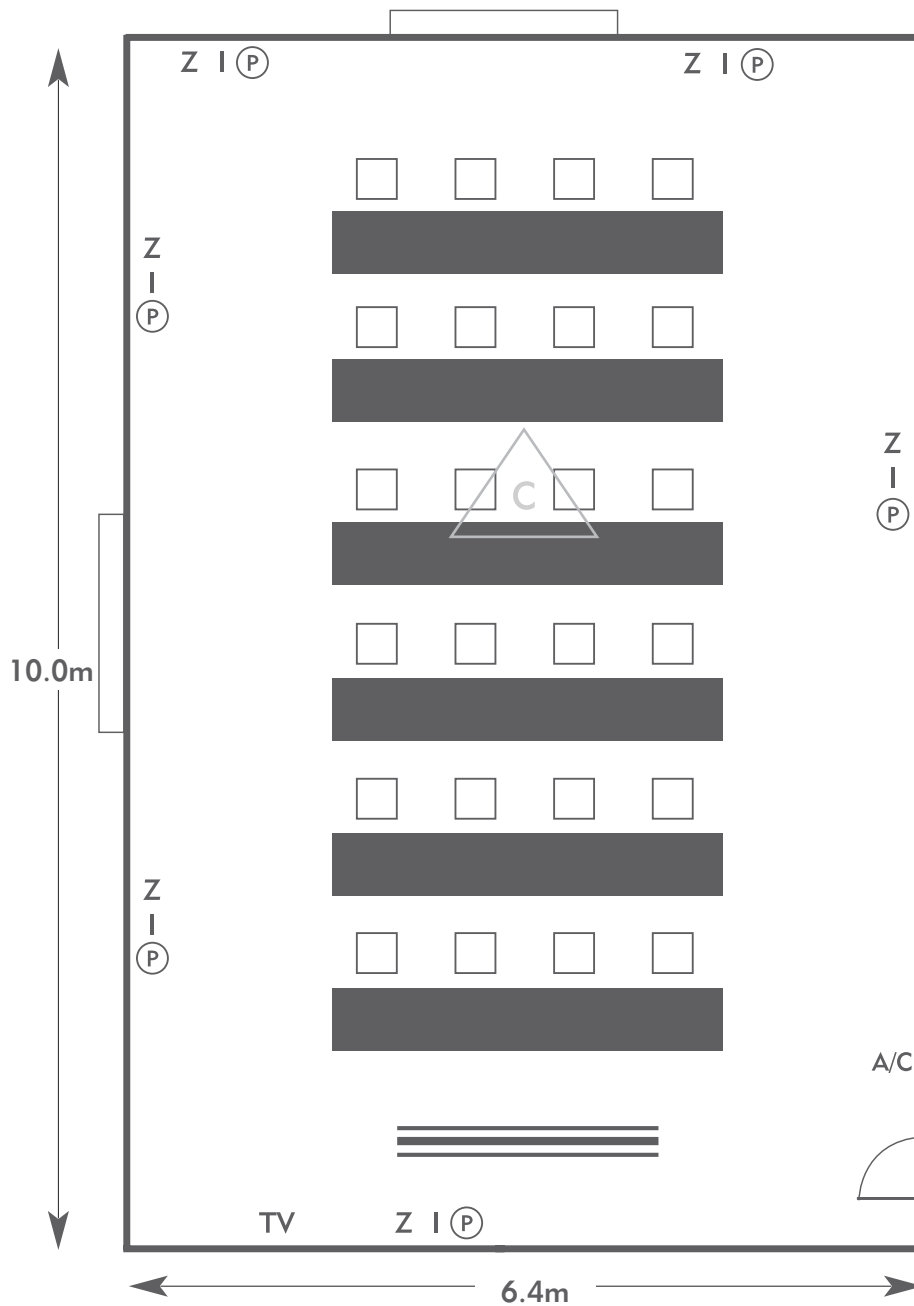

SOUTH LODGE
AN EXCLUSIVE HOTEL

KEY:

- Z = 13 Amp Sockets
- 32A = 32 AMP Single Phase
- (P) = Phone Point
- I = ISDN line

- TV = T. V. Socket
- L/S = Light Switch
- (C) (L) = Chandelier / Ceiling light
- ≡ = Screen
- A/C = Heating / Aircon

Diagrams are not to scale, layouts are representative.

To book your meeting or event,
call **01276 478476** or email
groupsales@exclusive.co.uk

SOUTH LODGE

Chartwell Suite

Room plan: Class room

Capacity: 24 people

SOUTH LODGE

AN EXCLUSIVE HOTEL

KEY:

- Z = 13 Amp Sockets
- 32A = 32 AMP Single Phase
- (P) = Phone Point
- I = ISDN line

- TV = T. V. Socket
- L/S = Light Switch
- (C) (L) = Chandelier / Ceiling light
- ==== = Screen
- A/C = Heating / Aircon