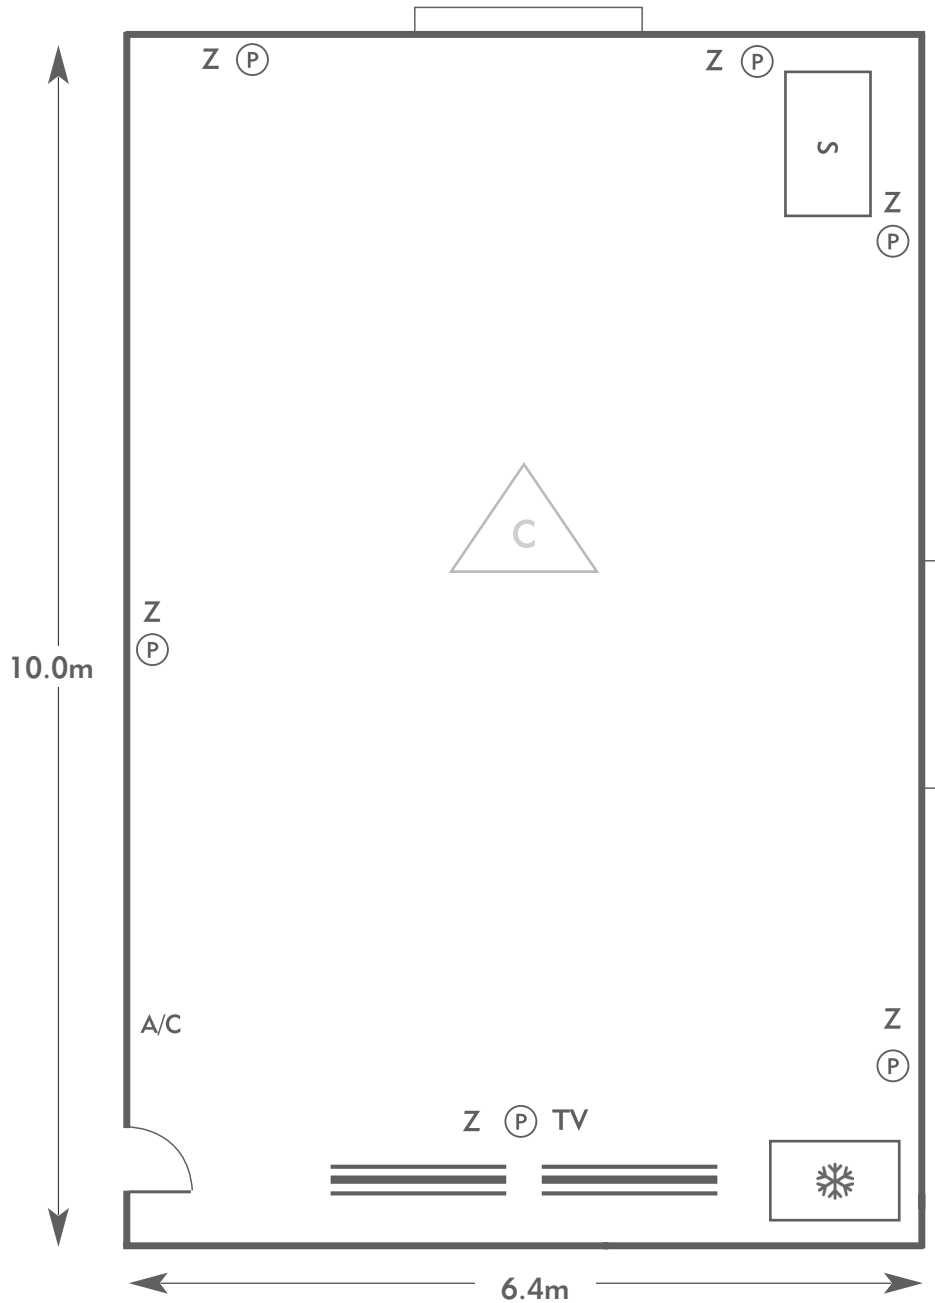

SOUTH LODGE

Arundel Suite

SOUTH LODGE

AN EXCLUSIVE HOTEL

KEY:

Z = 13 Amp Sockets

32A = 32 AMP Single Phase

(P) = Phone Point

I = ISDN line

*+ = X2 (X), International Adaptor, USB, Network Ports, VGA and HMDI

* = X2 (X), International Adaptor, USB and Network Ports

TV = T. V. Socket

L/S = Light Switch

(C) (L) = Chandelier / Ceiling light

SOUTH LODGE

Arundel Suite

Room plan: U-shape

Capacity: 20 people

SOUTH LODGE

AN EXCLUSIVE HOTEL

KEY:

Z = 13 Amp Sockets
32A = 32 AMP Single Phase

(P) = Phone Point

I = ISDN line

*+ = X2 (X), International Adaptor, USB, Network Ports, VGA and HMDI

* = X2 (X), International Adaptor, USB and Network Ports

TV = T. V. Socket

L/S = Light Switch

(C) (L) = Chandelier / Ceiling light