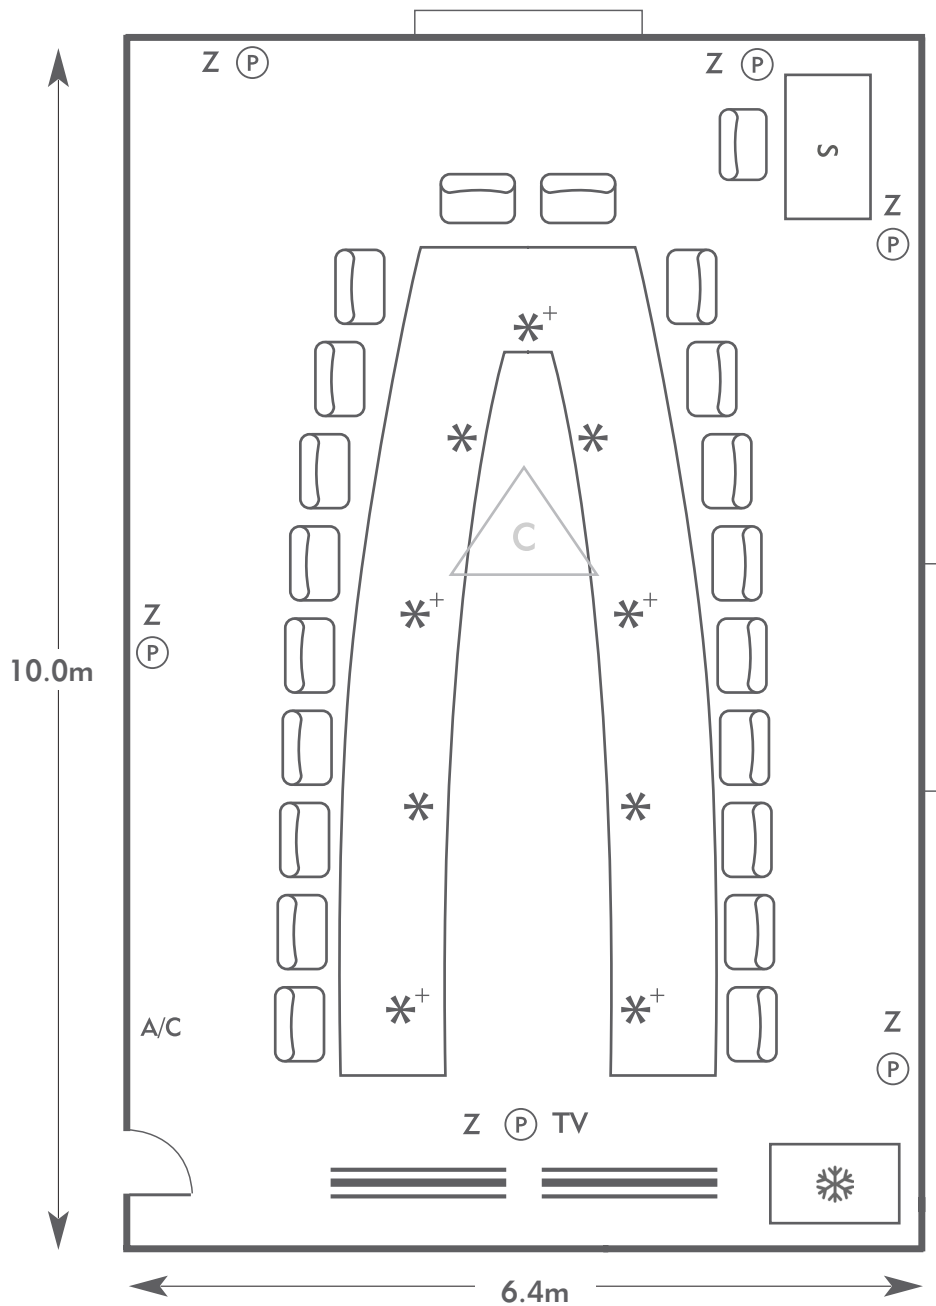

I = ISDN line

*+ = X2 (X), International Adaptor, USB, Network Ports, VGA and HMDI

* = X2 (X), International Adaptor, USB and Network Ports

TV = T. V. Socket

L/S = Light Switch

(C) (L) = Chandelier / Ceiling light

SOUTH LODGE

Arundel Suite

Room plan: U-shape

Capacity: 20 people

SOUTH LODGE

AN EXCLUSIVE HOTEL

KEY:

Z = 13 Amp Sockets
32A = 32 AMP Single Phase

(P) = Phone Point

I = ISDN line

*+ = X2 (X), International Adaptor, USB, Network Ports, VGA and HMDI

* = X2 (X), International Adaptor, USB and Network Ports

TV = T. V. Socket

L/S = Light Switch

(C) (L) = Chandelier / Ceiling light