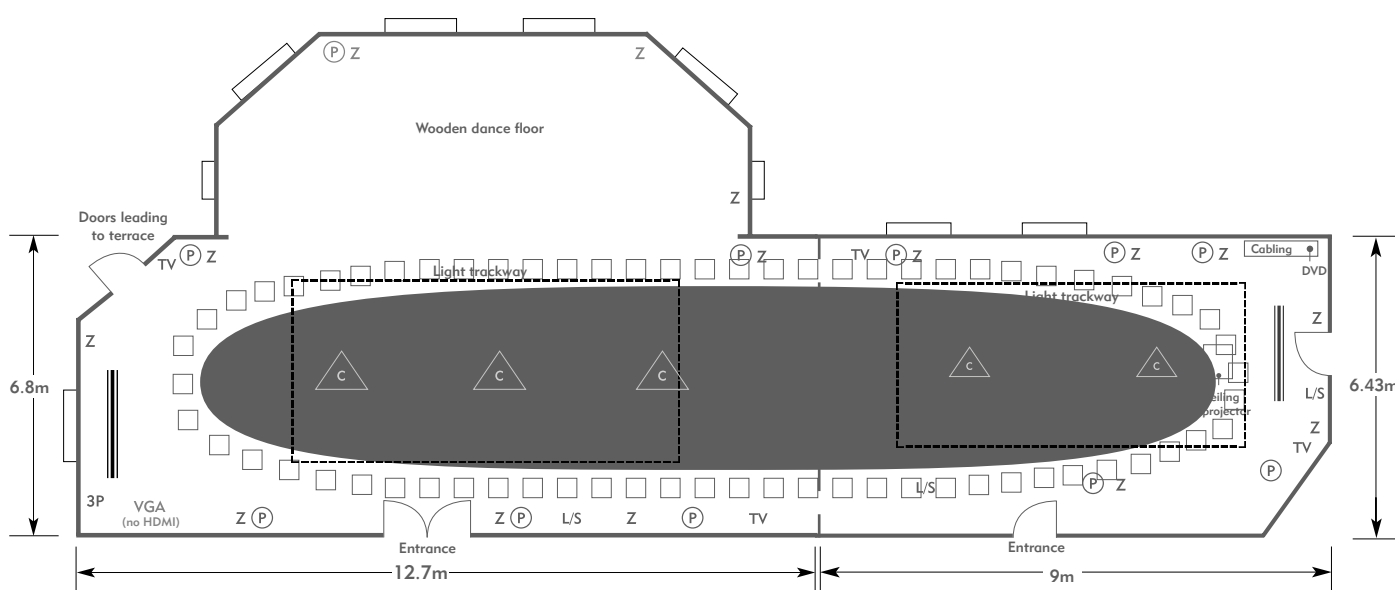

PENNYHILL PARK

The Windsor and Eton Suites

Room plan: Oval
Capacity: 68 people

PENNYHILL PARK
AN EXCLUSIVE HOTEL & SPA

KEY:

- Z = 13 Amp Sockets
- 32A = 32 AMP Single Phase
- (P) = Phone Point
- I = ISDN line

- TV = T. V. Socket
- L/S = Light Switch
- (C) (L) = Chandelier / Ceiling light
- ==== = Screen
- A/C = Heating / Aircon

Diagrams are not to scale, layouts are representative.

To book your meeting or event,
call **01276 478476** or email
groupsales@exclusive.co.uk