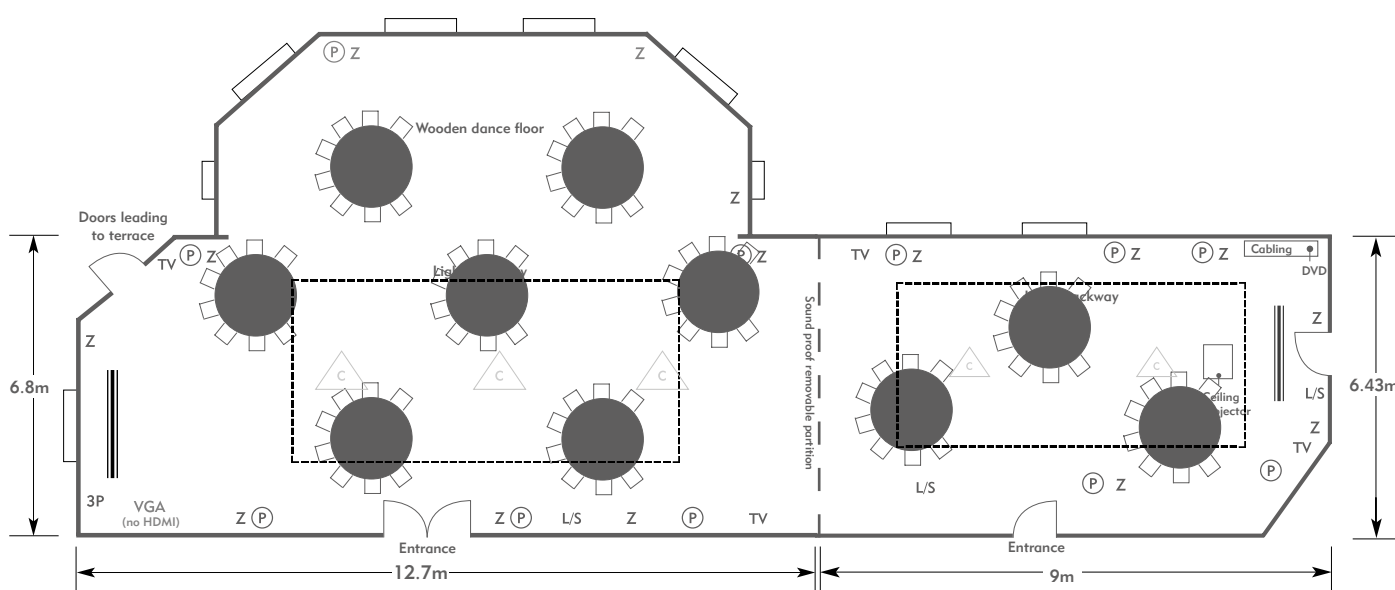

PENNYHILL PARK
AN EXCLUSIVE HOTEL & SPA

KEY:

- Z = 13 Amp Sockets
- 32A = 32 AMP Single Phase
- (P) = Phone Point
- I = ISDN line

- TV = T. V. Socket
- L/S = Light Switch
- (C) (L) = Chandelier / Ceiling light
- ==== = Screen
- A/C = Heating / Aircon