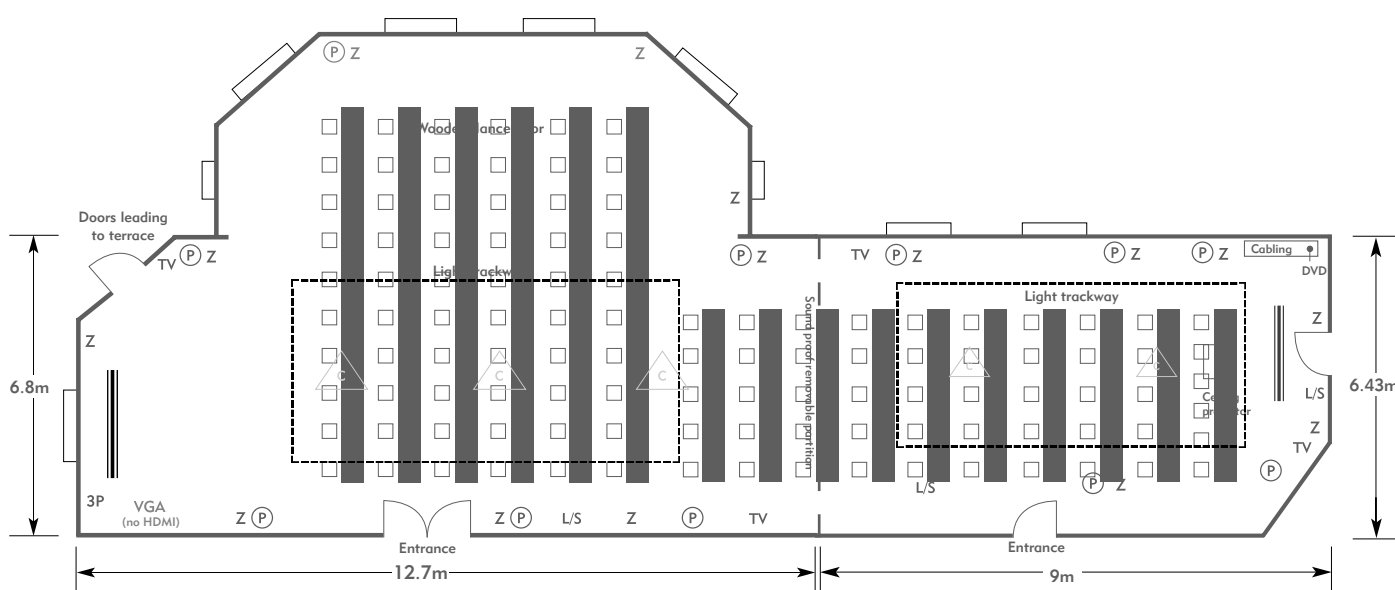

PENNYHILL PARK
AN EXCLUSIVE HOTEL & SPA

KEY:

- Z = 13 Amp Sockets
- 32A = 32 AMP Single Phase
- (P) = Phone Point
- I = ISDN line
- TV = T. V. Socket
- L/S = Light Switch
- (C) (L) = Chandelier / Ceiling light
- ≡ = Screen
- A/C = Heating / Aircon