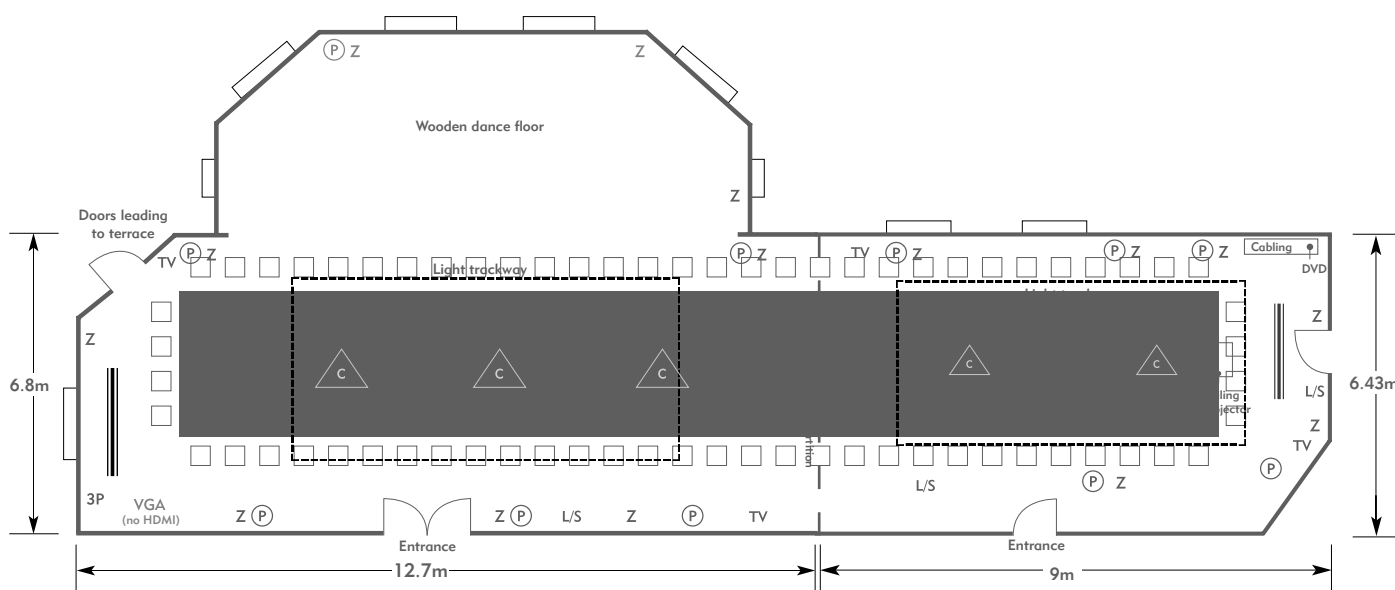

PENNYHILL PARK
AN EXCLUSIVE HOTEL & SPA

KEY:

- Z = 13 Amp Sockets
- 32A = 32 AMP Single Phase
- (P) = Phone Point
- I = ISDN line
- TV = T. V. Socket
- L/S = Light Switch
- (C) (L) = Chandelier / Ceiling light
- ==== = Screen
- A/C = Heating / Aircon