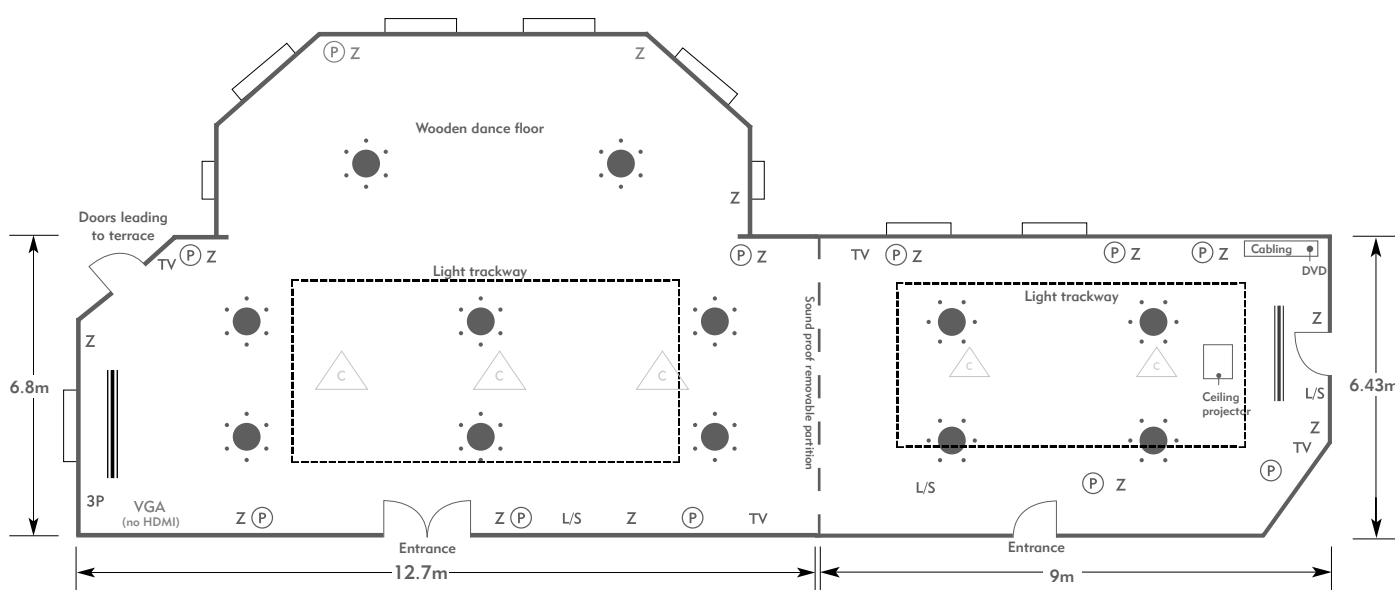

Diagrams are not to scale, layouts are representative.

To book your meeting or event,
call **01276 478476** or email
groupsales@exclusive.co.uk

PENNYHILL PARK

The Windsor and Eton Suites

Room plan: Stand-up reception
Capacity: 110 people

PENNYHILL PARK
AN EXCLUSIVE HOTEL & SPA

KEY:

- Z = 13 Amp Sockets
- 32A = 32 AMP Single Phase
- (P) = Phone Point
- I = ISDN line
- TV = T. V. Socket
- L/S = Light Switch
- (C) (L) = Chandelier / Ceiling light
- ≡ = Screen
- A/C = Heating / Aircon