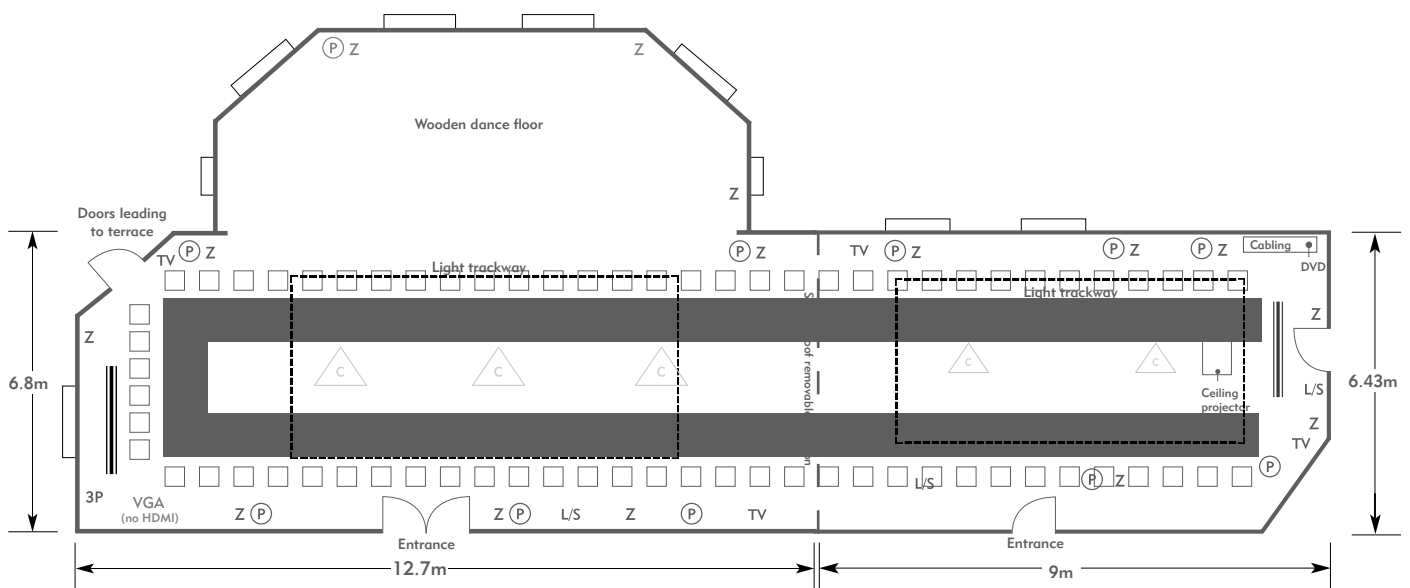

PENNYHILL PARK

The Windsor and Eton Suites

Room plan: U-shape
Capacity: 68 people

PENNYHILL PARK
AN EXCLUSIVE HOTEL & SPA

KEY:

Z = 13 Amp Sockets	TV = T. V. Socket
32A = 32 AMP Single Phase	L/S = Light Switch
(P) = Phone Point	(C) (L) = Chandelier / Ceiling light
I = ISDN line	==== = Screen
	A/C = Heating / Aircon

Diagrams are not to scale, layouts are representative.

To book your meeting or event,
call **01276 478476** or email
groupsales@exclusive.co.uk