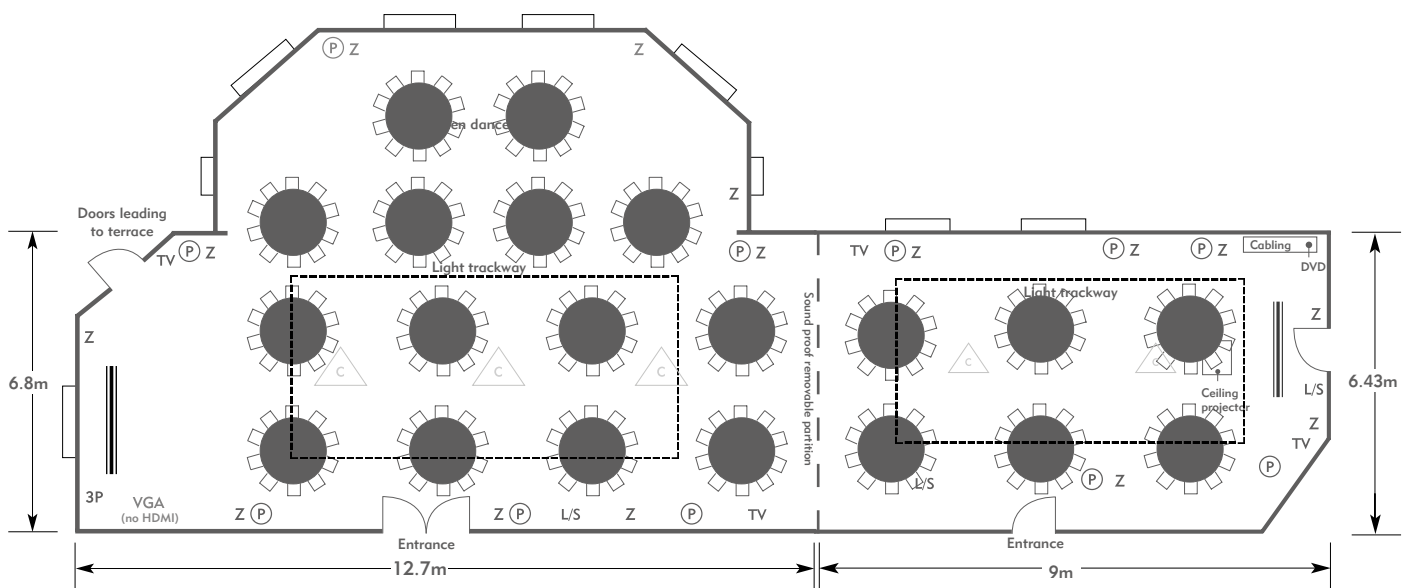

PENNYHILL PARK
AN EXCLUSIVE HOTEL & SPA

KEY:

- Z = 13 Amp Sockets
- 32A = 32 AMP Single Phase
- (P) = Phone Point
- I = ISDN line
- TV = T. V. Socket
- L/S = Light Switch
- (C) (L) = Chandelier / Ceiling light
- ≡ = Screen
- A/C = Heating / Aircon