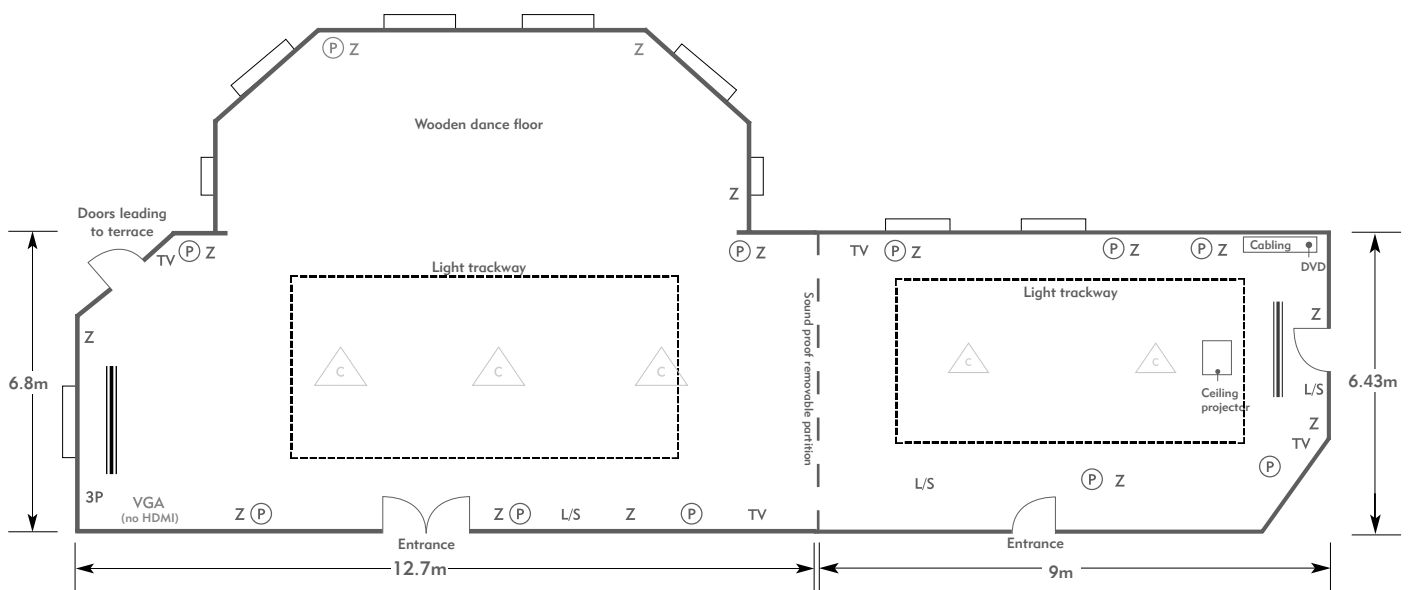

PENNYHILL PARK

The Windsor and Eton Suites

PENNYHILL PARK
AN EXCLUSIVE HOTEL & SPA

KEY:

- Z = 13 Amp Sockets
- 32A = 32 AMP Single Phase
- (P) = Phone Point
- I = ISDN line
- TV = T. V. Socket
- L/S = Light Switch
- (C) (L) = Chandelier / Ceiling light
- ≡ = Screen
- A/C = Heating / Aircon

PENNYHILL PARK
AN EXCLUSIVE HOTEL & SPA

KEY:

- Z = 13 Amp Sockets
- 32A = 32 AMP Single Phase
- (P) = Phone Point
- I = ISDN line
- TV = T. V. Socket
- L/S = Light Switch
- (C) (L) = Chandelier / Ceiling light
- ==== = Screen
- A/C = Heating / Aircon