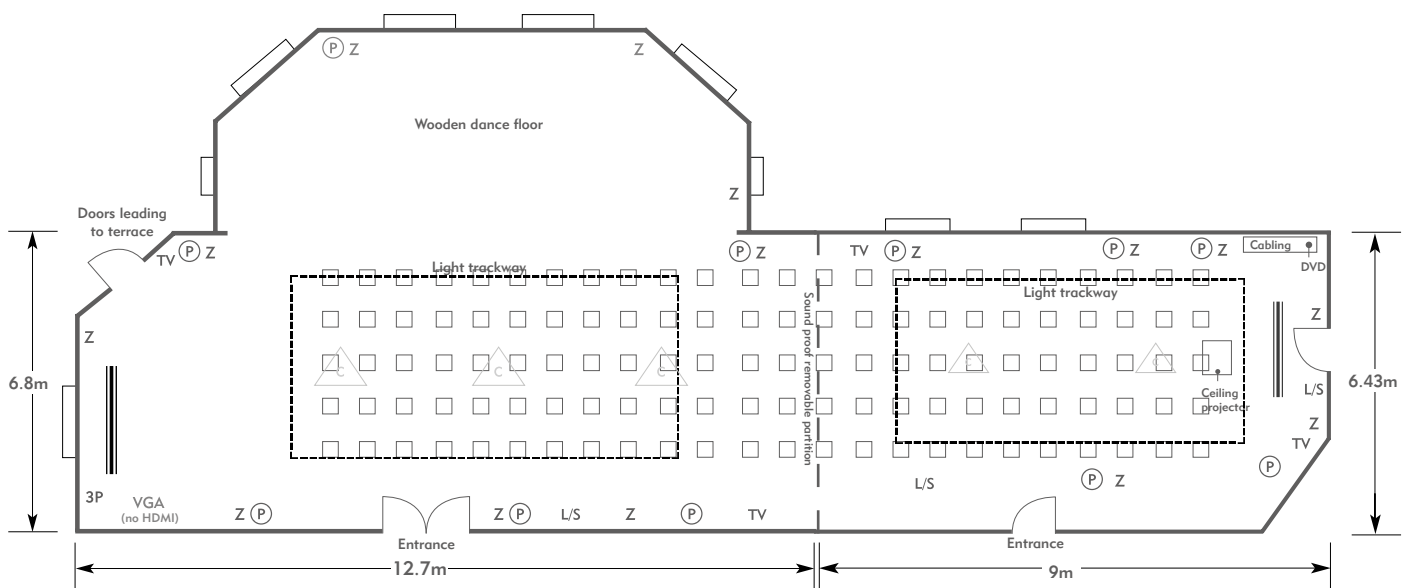

PENNYHILL PARK

The Windsor and Eton Suites

Room plan: Theatre
Capacity: 120 people

PENNYHILL PARK
AN EXCLUSIVE HOTEL & SPA

KEY:

- Z = 13 Amp Sockets
- 32A = 32 AMP Single Phase
- (P) = Phone Point
- I = ISDN line
- TV = T. V. Socket
- L/S = Light Switch
- (C) (L) = Chandelier / Ceiling light
- ==== = Screen
- A/C = Heating / Aircon

Diagrams are not to scale, layouts are representative.

To book your meeting or event,
call **01276 478476** or email
groupsales@exclusive.co.uk