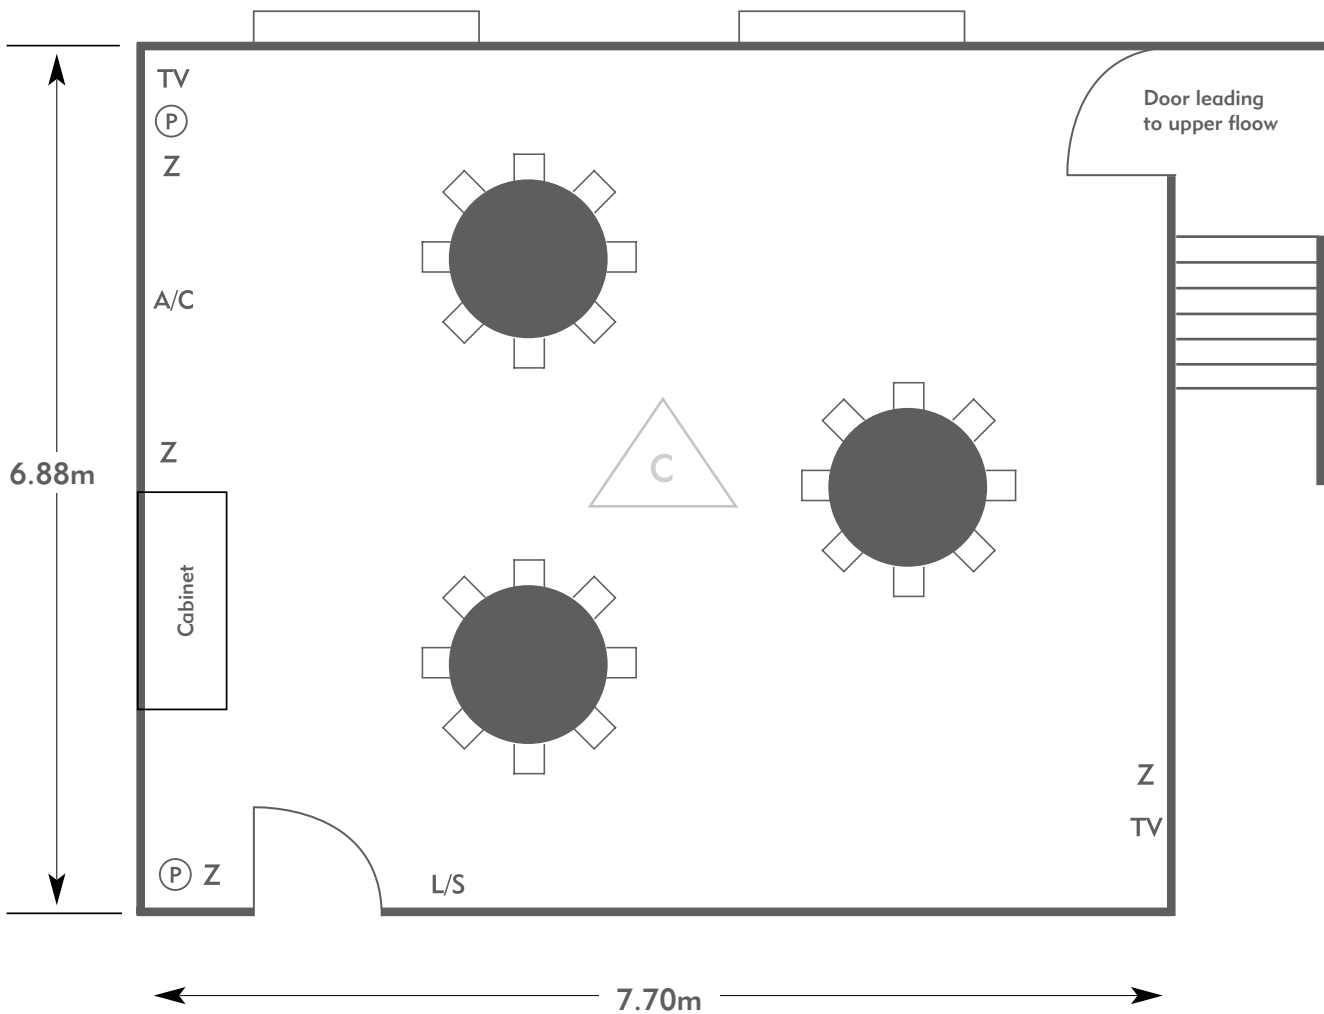

KEY:

- Z = 13 Amp Sockets
- 32A = 32 AMP Single Phase
- (P) = Phone Point
- I = ISDN line

- TV = T. V. Socket
- L/S = Light Switch
- (C) (L) = Chandelier / Ceiling light
- ≡ = Screen
- A/C = Heating / Aircon