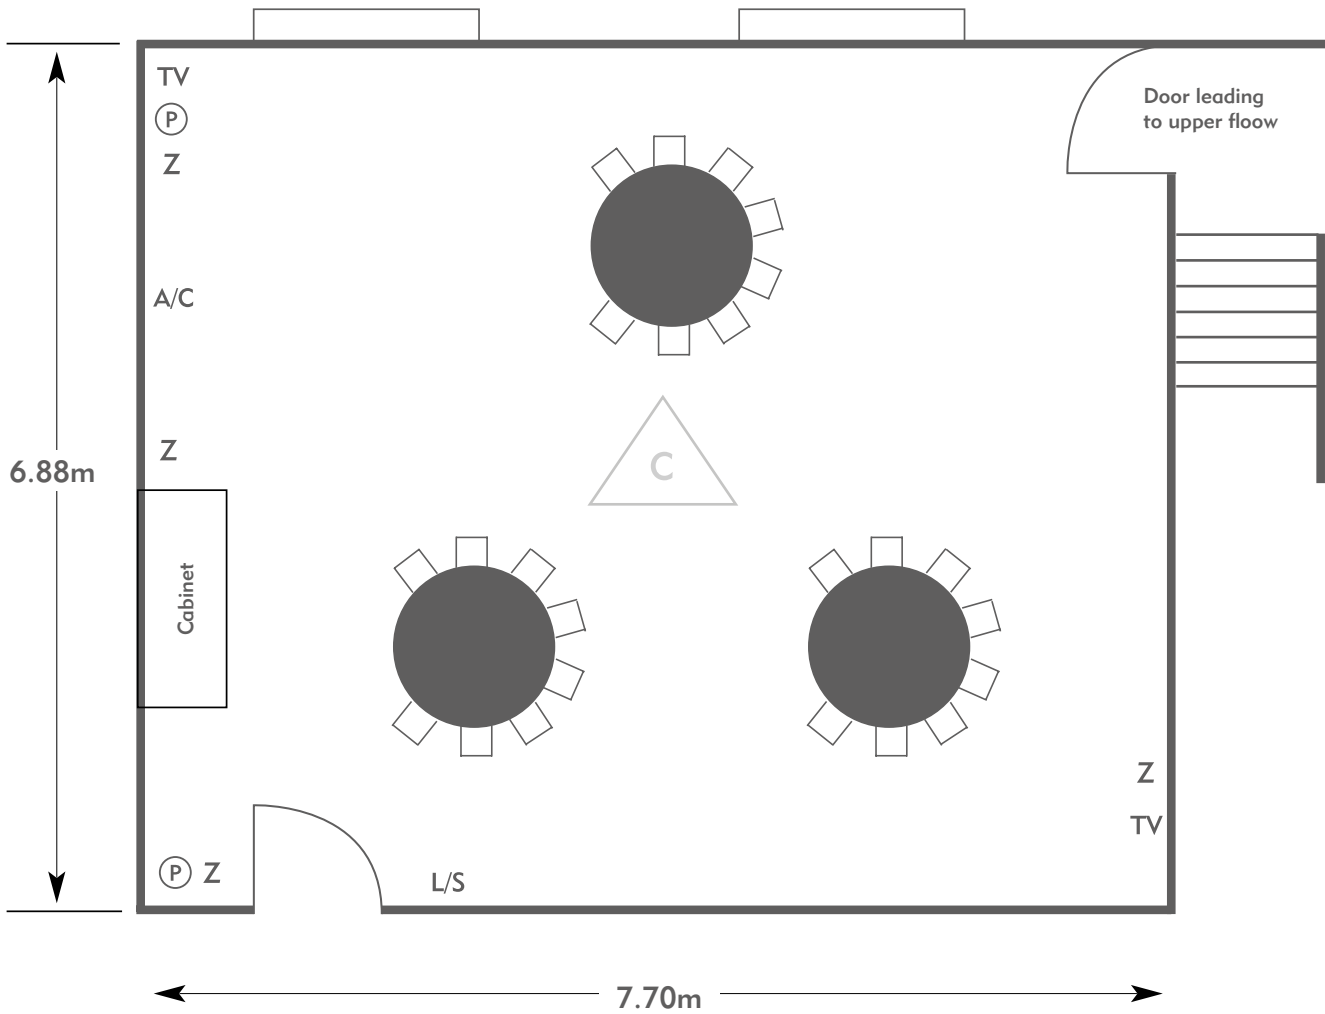

PENNYHILL PARK

The Oak Suite

Room plan: Cabaret

Capacity: 24 people

PENNYHILL PARK
AN EXCLUSIVE HOTEL & SPA

KEY:

- Z = 13 Amp Sockets
- 32A = 32 AMP Single Phase
- (P) = Phone Point
- I = ISDN line

- TV = T. V. Socket
- L/S = Light Switch
- (C) (L) = Chandelier / Ceiling light
- ==== = Screen
- A/C = Heating / Aircon

To book your meeting or event,
call **01276 478476** or email
groupsales@exclusive.co.uk