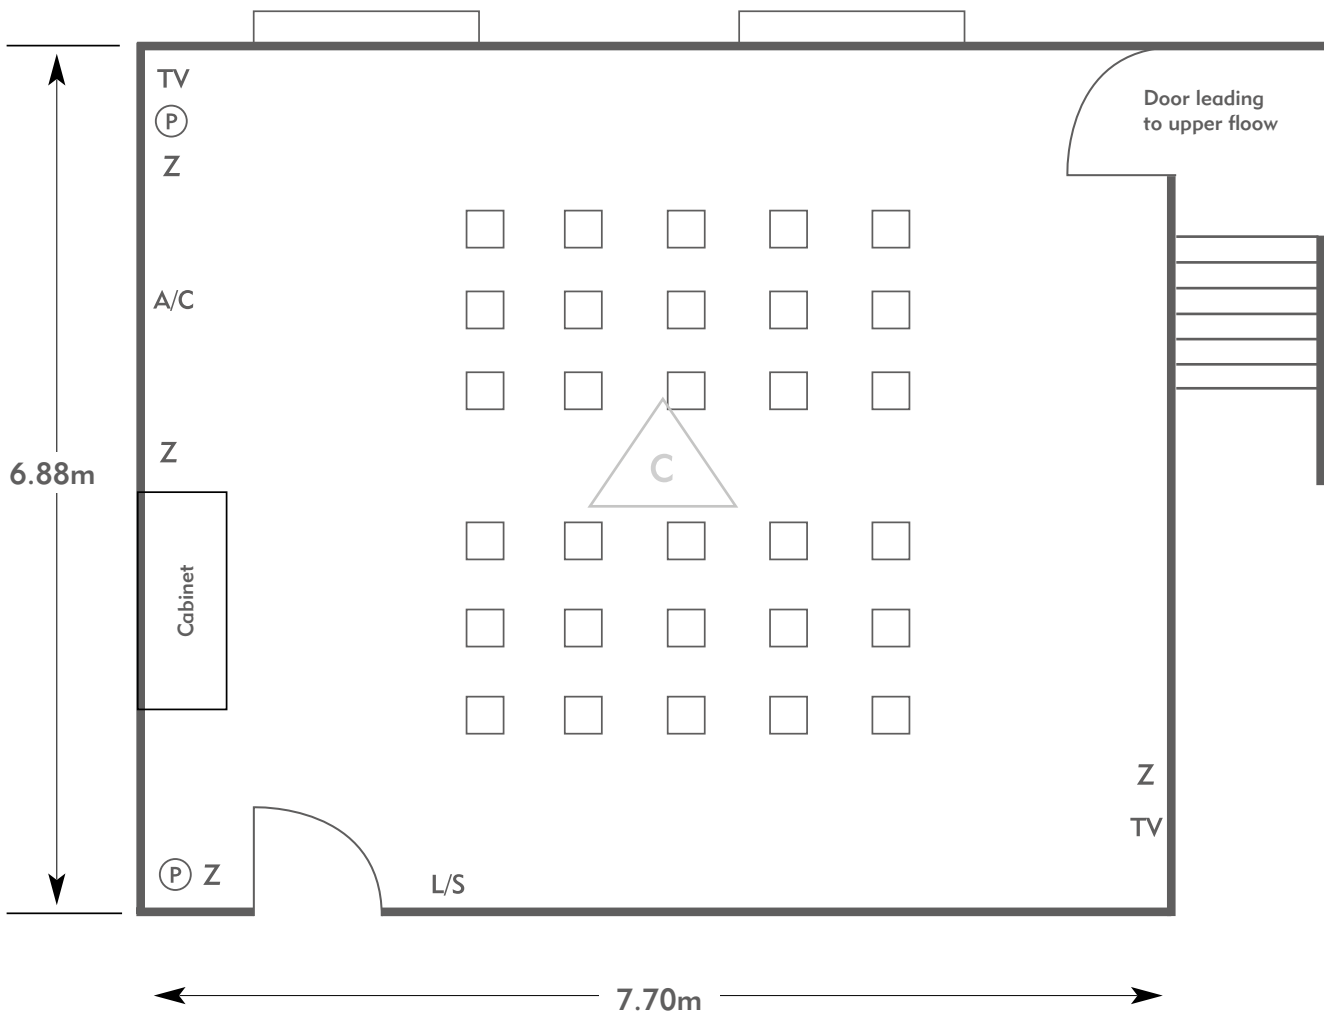

PENNYHILL PARK

The Oak Suite

Room plan: Theatre

Capacity: 32 people

PENNYHILL PARK

AN EXCLUSIVE HOTEL & SPA

KEY:

- Z = 13 Amp Sockets
- 32A = 32 AMP Single Phase
- (P) = Phone Point
- I = ISDN line

- TV = T. V. Socket
- L/S = Light Switch
- (C) (L) = Chandelier / Ceiling light
- ==== = Screen
- A/C = Heating / Aircon

Diagrams are not to scale, layouts are representative.

To book your meeting or event,
call **01276 478476** or email
groupsales@exclusive.co.uk