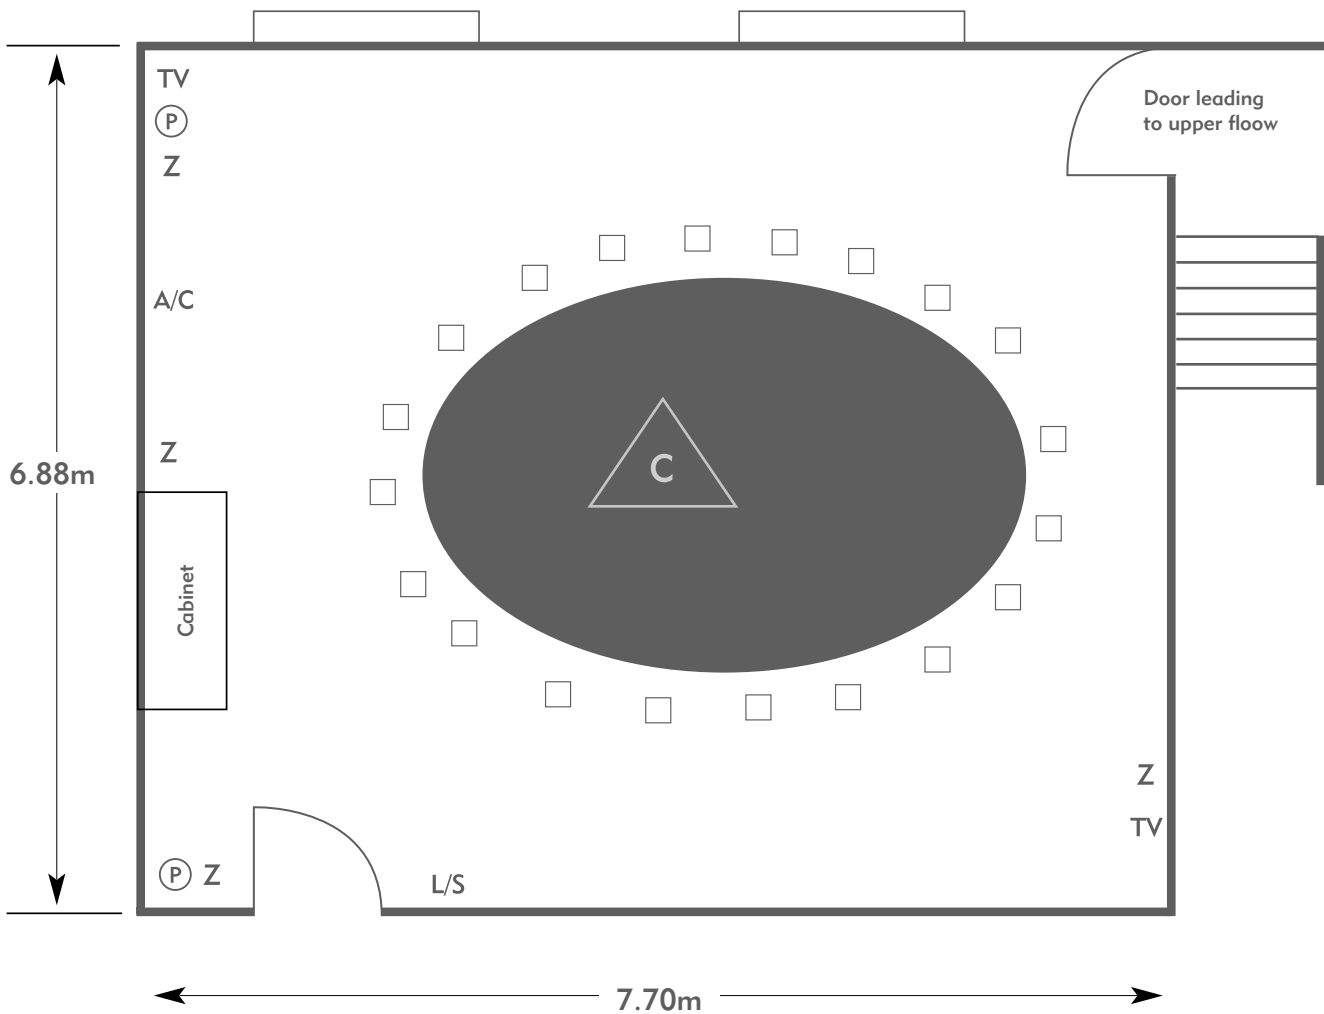

PENNYHILL PARK

The Oak Suite

Room plan: Oval
Capacity: 20 people

PENNYHILL PARK
AN EXCLUSIVE HOTEL & SPA

KEY:

- Z = 13 Amp Sockets
- 32A = 32 AMP Single Phase
- (P) = Phone Point
- I = ISDN line

- TV = T. V. Socket
- L/S = Light Switch
- (C) (L) = Chandelier / Ceiling light
- ≡ = Screen
- A/C = Heating / Aircon

Diagrams are not to scale, layouts are representative.

To book your meeting or event,
call **01276 478476** or email
groupsales@exclusive.co.uk