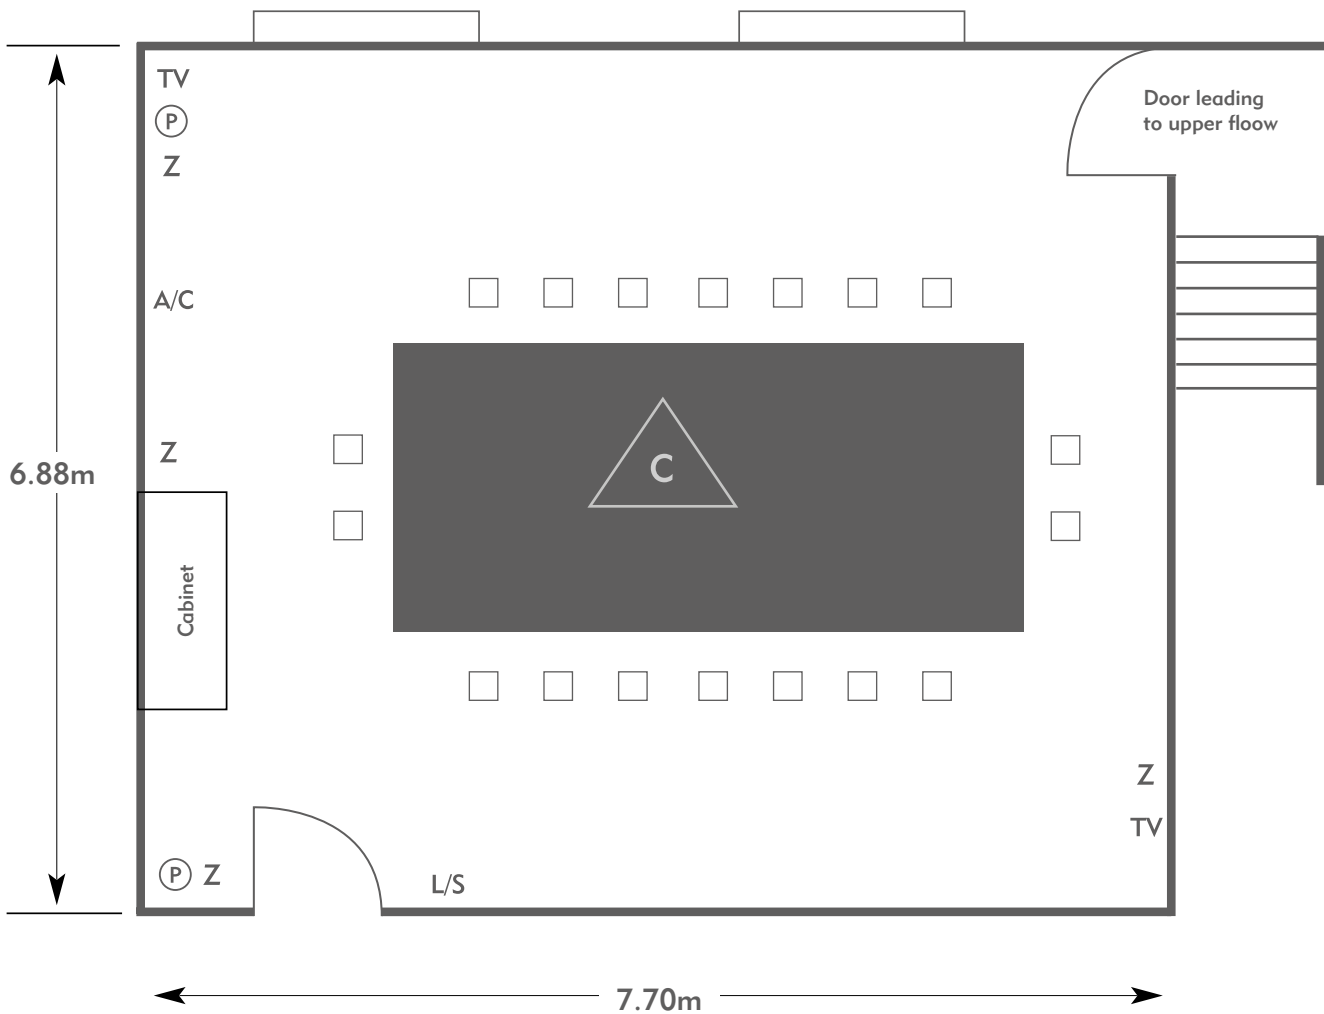

PENNYHILL PARK

The Oak Suite

Room plan: Boardroom

Capacity: 18 people

PENNYHILL PARK
AN EXCLUSIVE HOTEL & SPA

KEY:

- Z = 13 Amp Sockets
- 32A = 32 AMP Single Phase
- (P) = Phone Point
- I = ISDN line

- TV = T. V. Socket
- L/S = Light Switch
- (C) (L) = Chandelier / Ceiling light
- ==== = Screen
- A/C = Heating / Aircon

Diagrams are not to scale, layouts are representative.

To book your meeting or event,
call **01276 478476** or email
groupsales@exclusive.co.uk