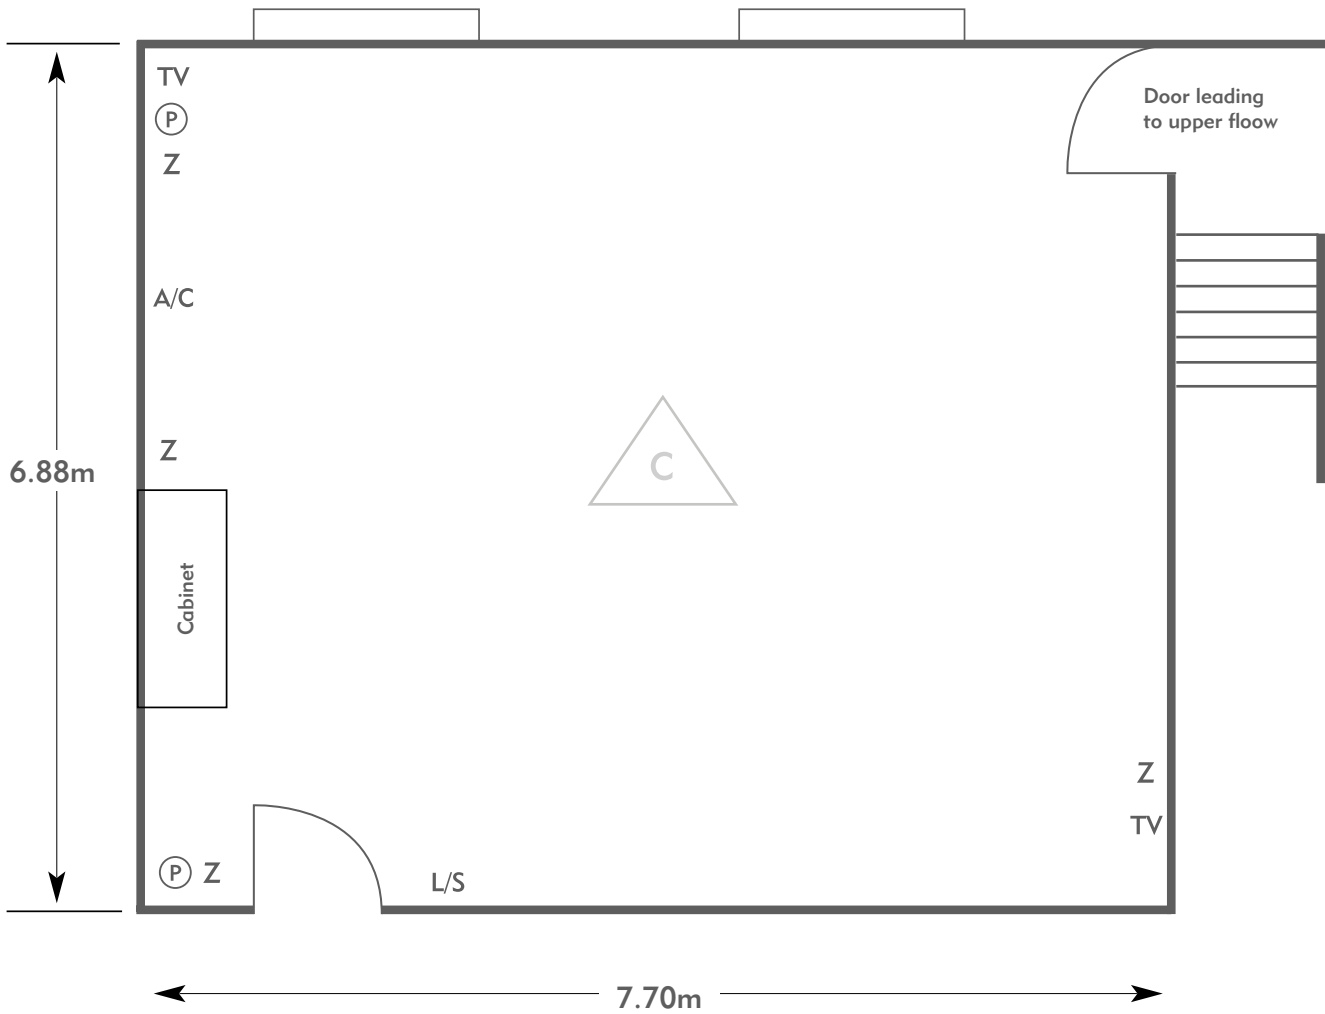

PENNYHILL PARK

The Oak Suite

PENNYHILL PARK
AN EXCLUSIVE HOTEL & SPA

KEY:

- Z = 13 Amp Sockets
- 32A = 32 AMP Single Phase
- (P) = Phone Point
- I = ISDN line

- TV = T. V. Socket
- L/S = Light Switch
- (C) (L) = Chandelier / Ceiling light
- ==== = Screen
- A/C = Heating / Aircon

- Z = 13 Amp Sockets
- 32A = 32 AMP Single Phase
- (P) = Phone Point
- I = ISDN line

- TV = T. V. Socket
- L/S = Light Switch
- (C) (L) = Chandelier / Ceiling light
- ==== = Screen
- A/C = Heating / Aircon