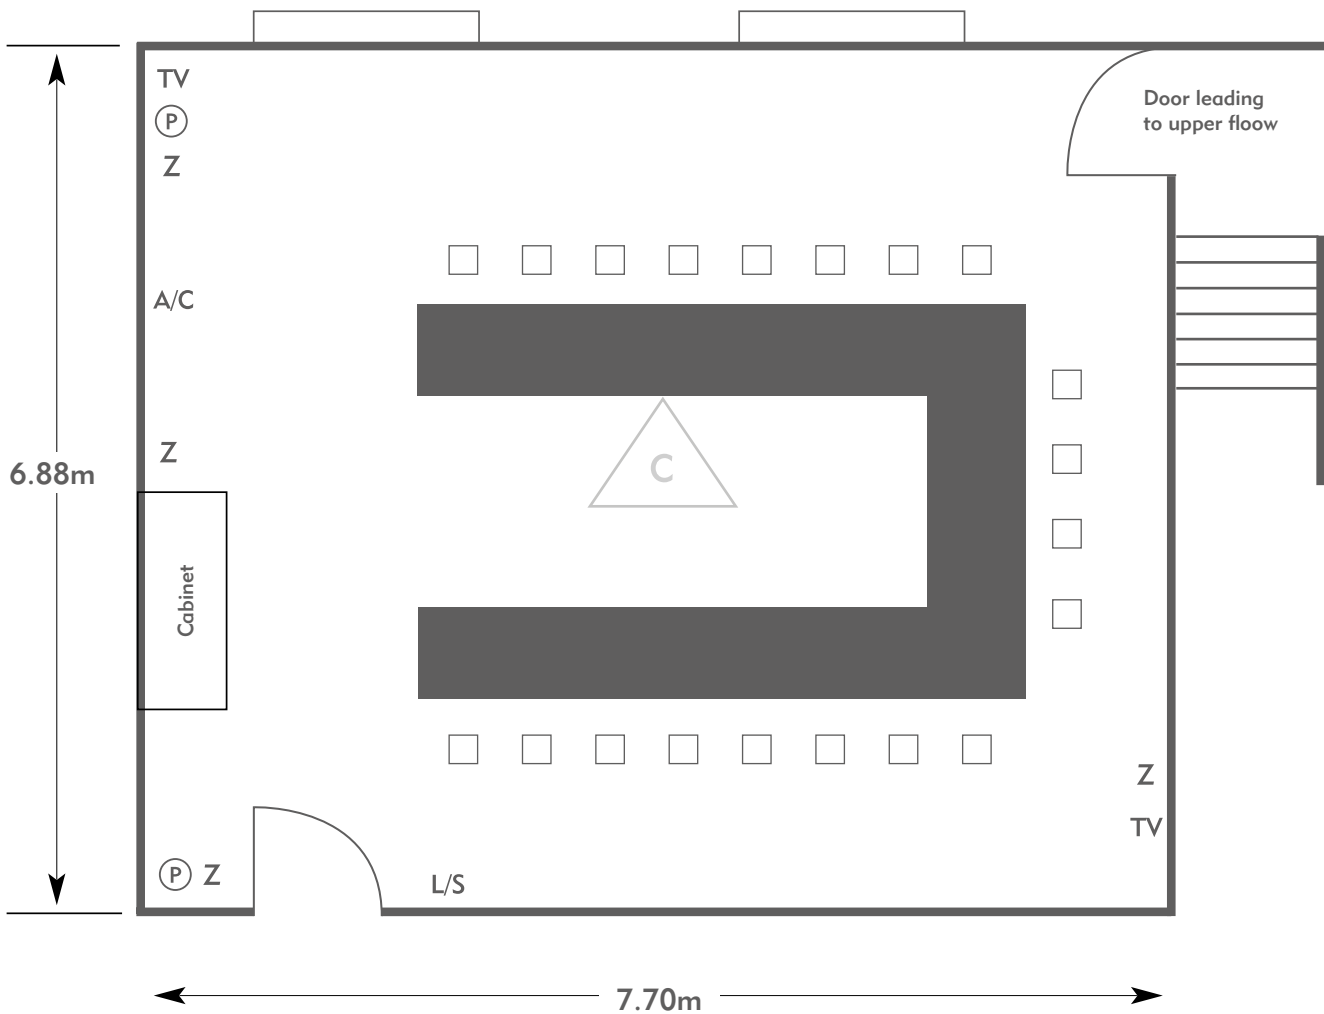

PENNYHILL PARK

The Oak Suite

Room plan: U-shape

Capacity: 20 people

PENNYHILL PARK

AN EXCLUSIVE HOTEL & SPA

KEY:

- Z = 13 Amp Sockets
- 32A = 32 AMP Single Phase
- (P) = Phone Point
- I = ISDN line

- TV = T. V. Socket
- L/S = Light Switch
- (C) (L) = Chandelier / Ceiling light
- ≡ = Screen
- A/C = Heating / Aircon

Diagrams are not to scale, layouts are representative.

To book your meeting or event,
call **01276 478476** or email
groupsales@exclusive.co.uk