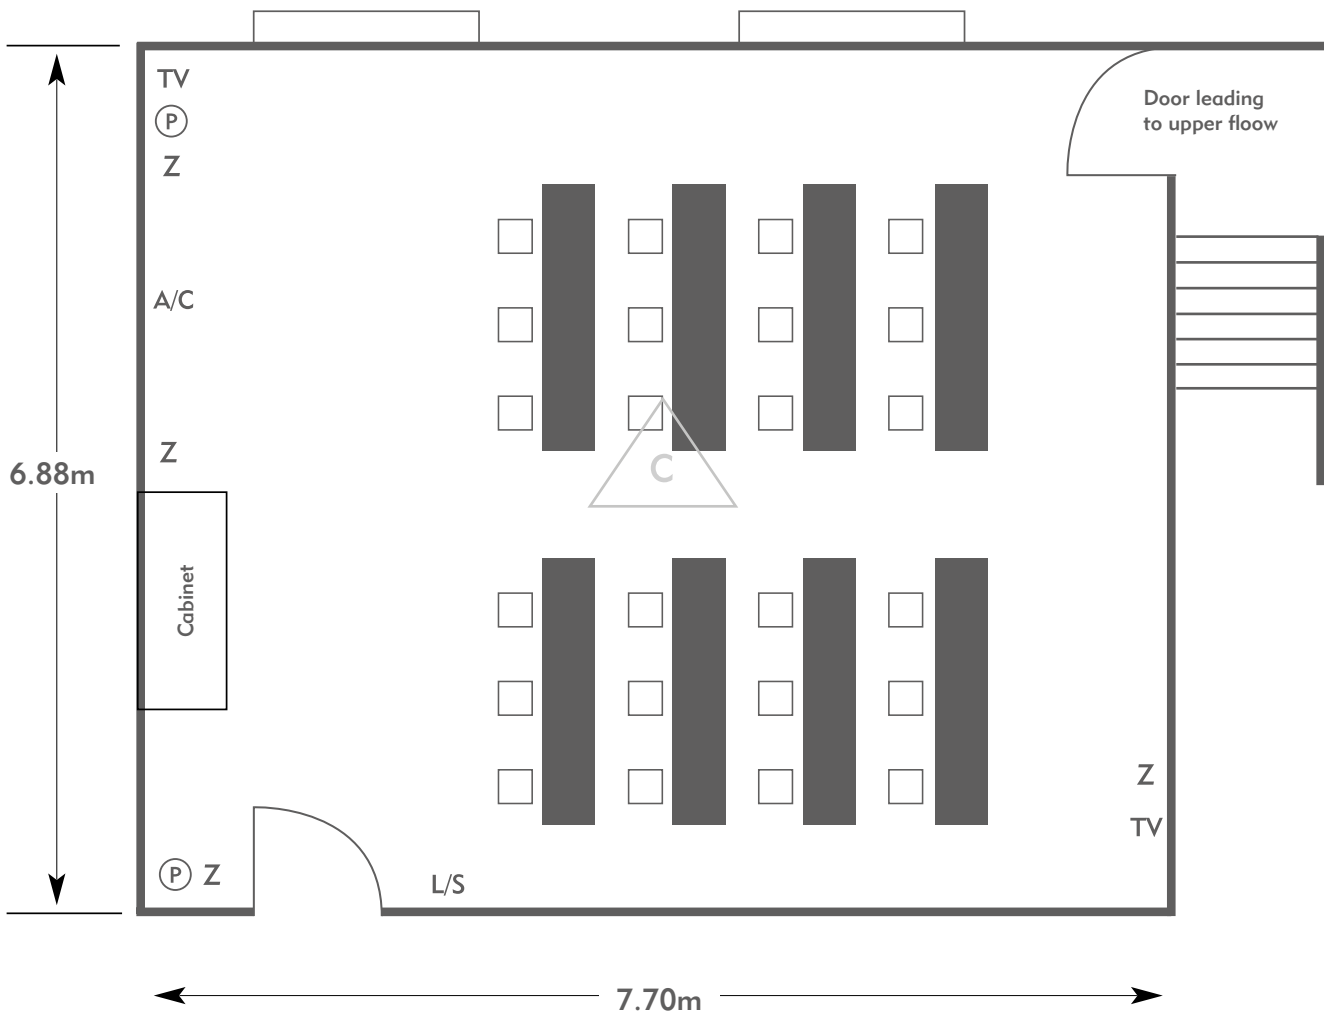

PENNYHILL PARK

The Oak Suite

Room plan: Classroom

Capacity: 24 people

PENNYHILL PARK

AN EXCLUSIVE HOTEL & SPA

KEY:

- Z = 13 Amp Sockets
- 32A = 32 AMP Single Phase
- (P) = Phone Point
- I = ISDN line

- TV = T. V. Socket
- L/S = Light Switch
- (C) (L) = Chandelier / Ceiling light
- ==== = Screen
- A/C = Heating / Aircon

Diagrams are not to scale, layouts are representative.

To book your meeting or event,
call **01276 478476** or email
groupsales@exclusive.co.uk