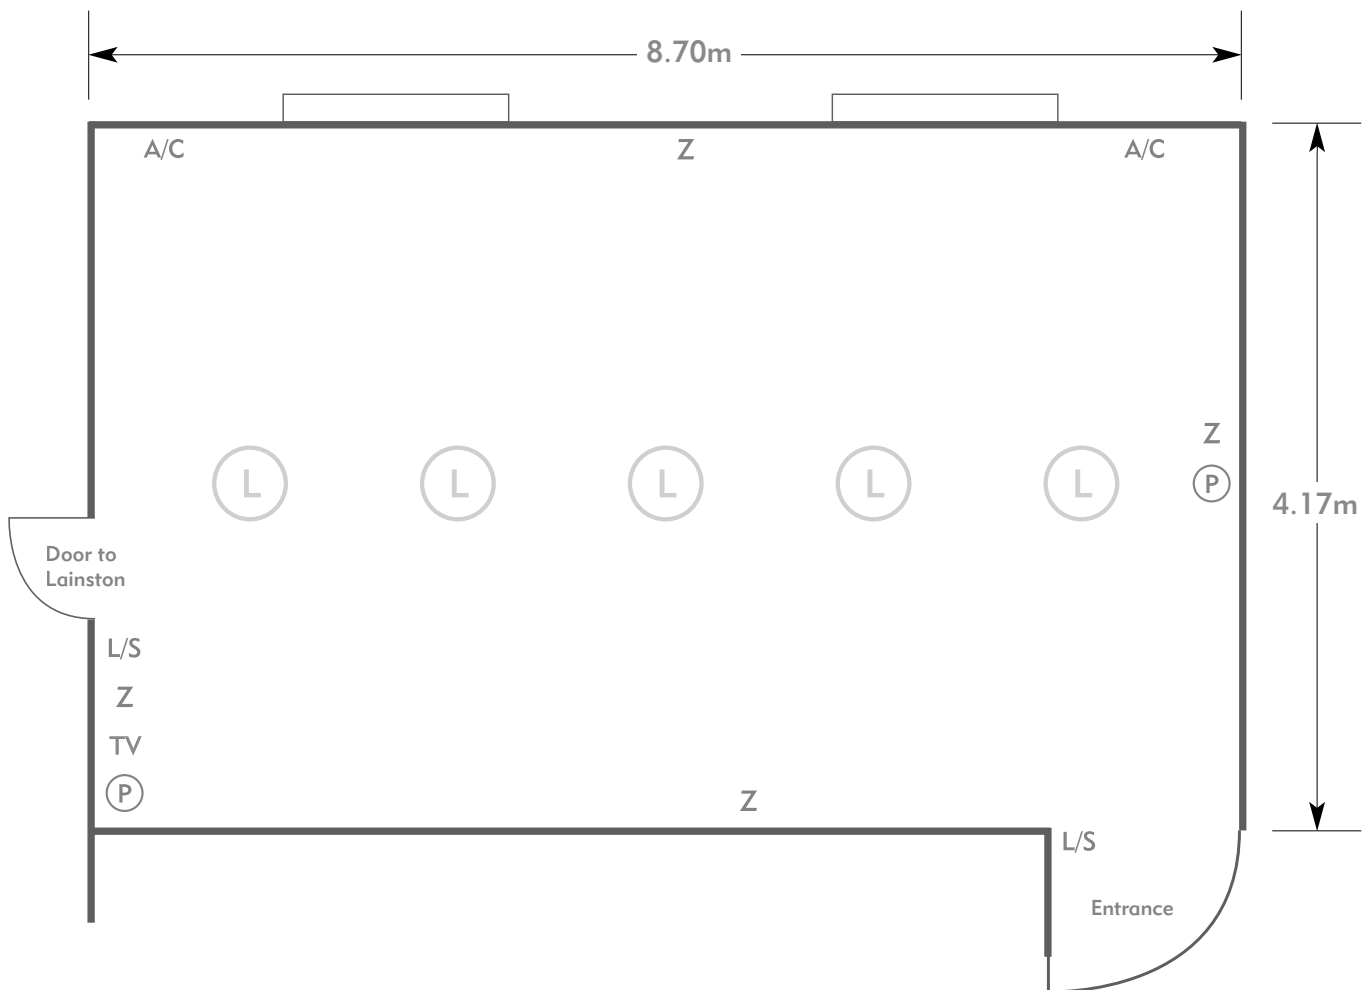

PENNYHILL PARK

The Manor Suite

PENNYHILL PARK
AN EXCLUSIVE HOTEL & SPA

KEY:

- Z = 13 Amp Sockets
- 32A = 32 AMP Single Phase
- (P) = Phone Point
- I = ISDN line

- TV = T. V. Socket
- L/S = Light Switch
- (C) (L) = Chandelier / Ceiling light
- ==== = Screen
- A/C = Heating / Aircon

Diagrams are not to scale, layouts are representative.

To book your meeting or event,
call **01276 478476** or email
groupsales@exclusive.co.uk

PENNYHILL PARK

The Manor Suite

Room plan: Boardroom

Capacity: 12 people

PENNYHILL PARK

AN EXCLUSIVE HOTEL & SPA

KEY:

Z = 13 Amp Sockets

32A = 32 AMP Single Phase

(P) = Phone Point

I = ISDN line

TV = T. V. Socket

L/S = Light Switch

(L) = Chandelier / Ceiling light

==== = Screen

A/C = Heating / Aircon

Diagrams are not to scale, layouts are representative.

To book your meeting or event,
call **01276 478476** or email
groupsales@exclusive.co.uk