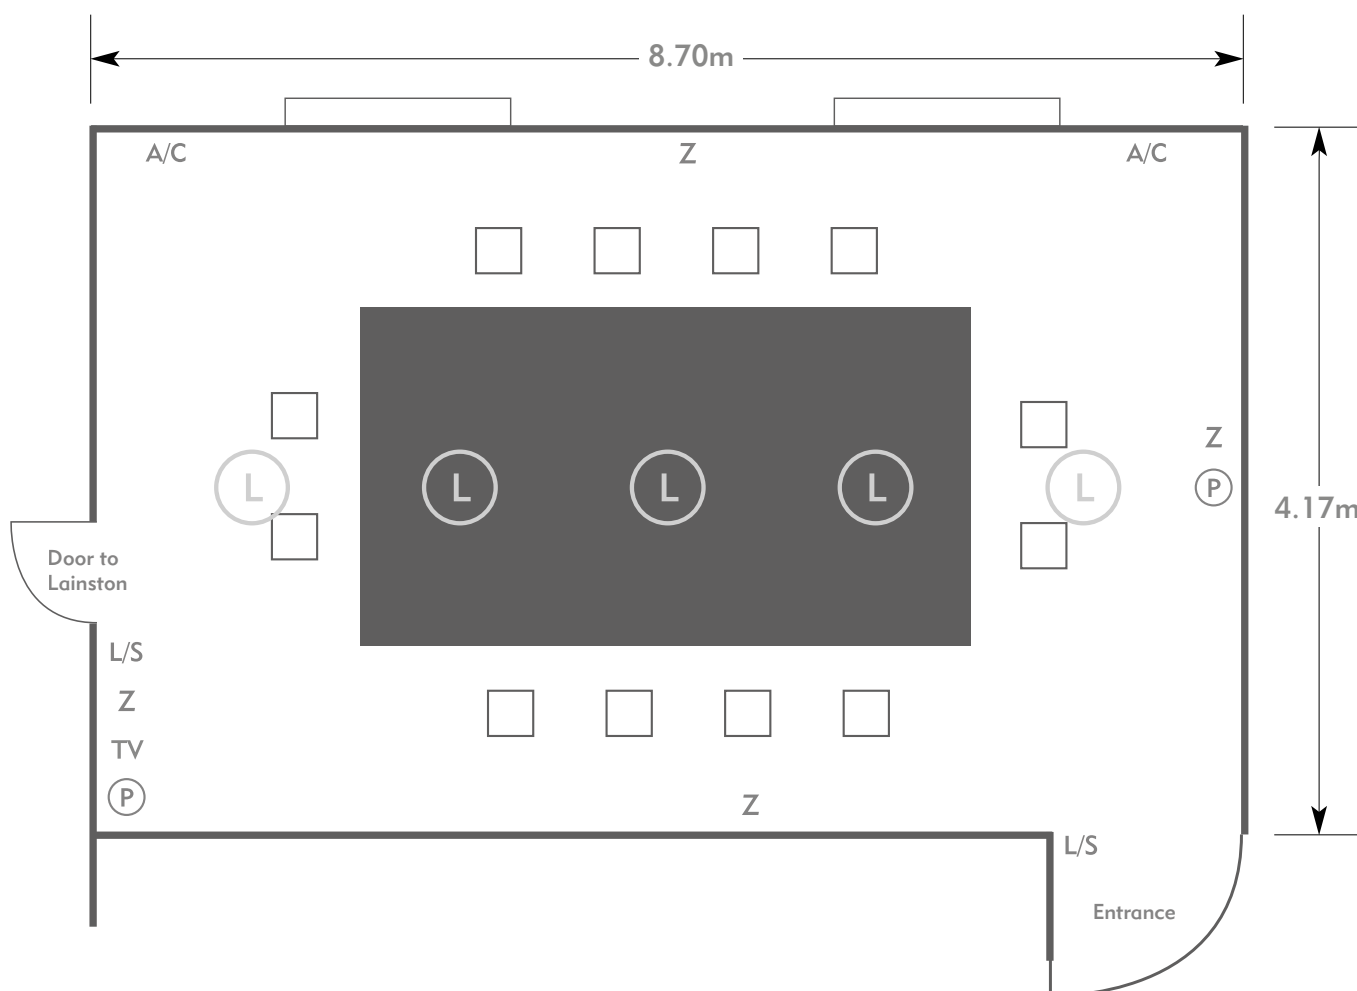

PENNYHILL PARK

The Manor Suite

PENNYHILL PARK
AN EXCLUSIVE HOTEL & SPA

KEY:

- Z = 13 Amp Sockets
- 32A = 32 AMP Single Phase
- (P) = Phone Point
- I = ISDN line

- TV = T. V. Socket
- L/S = Light Switch
- (C) (L) = Chandelier / Ceiling light
- ==== = Screen
- A/C = Heating / Aircon

Diagrams are not to scale, layouts are representative.

To book your meeting or event,
call **01276 478476** or email
groupsales@exclusive.co.uk

PENNYHILL PARK

The Manor Suite

Room plan: Boardroom

Capacity: 12 people

PENNYHILL PARK

AN EXCLUSIVE HOTEL & SPA

KEY:

Z = 13 Amp Sockets

32A = 32 AMP Single Phase

(P) = Phone Point

I = ISDN line

TV = T. V. Socket

L/S = Light Switch

(L) = Chandelier / Ceiling light

==== = Screen

A/C = Heating / Aircon

Diagrams are not to scale, layouts are representative.

To book your meeting or event,
call **01276 478476** or email
groupsales@exclusive.co.uk