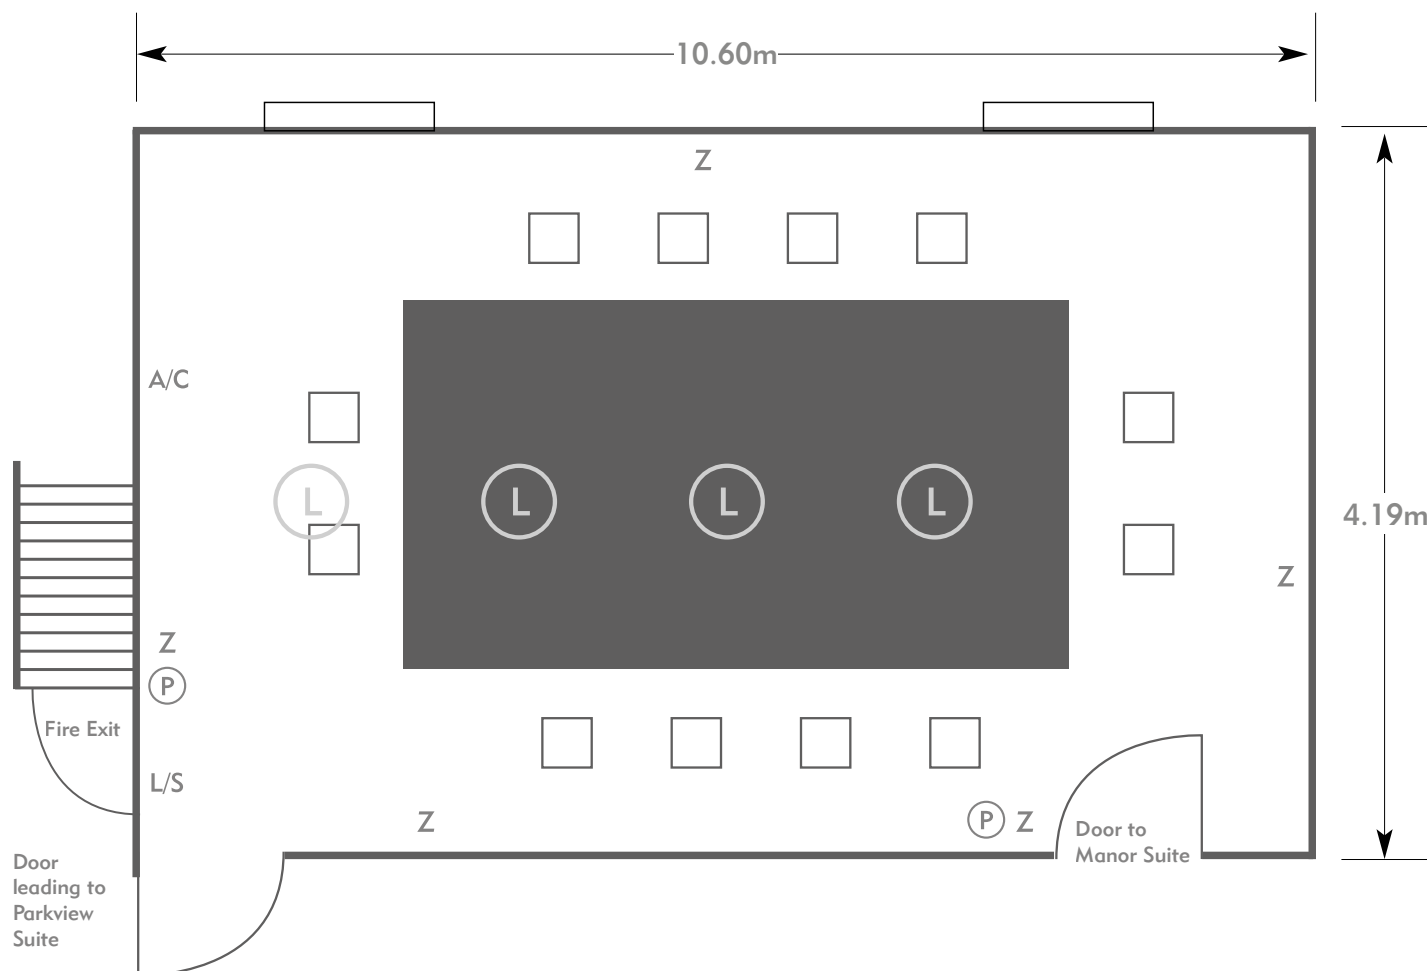

PENNYHILL PARK

The Lainston Suite

PENNYHILL PARK
AN EXCLUSIVE HOTEL & SPA

KEY:

- Z = 13 Amp Sockets
- 32A = 32 AMP Single Phase
- (P) = Phone Point
- I = ISDN line

- TV = T. V. Socket
- L/S = Light Switch
- (C) (L) = Chandelier / Ceiling light
- ≡ = Screen
- A/C = Heating / Aircon

Diagrams are not to scale, layouts are representative.

To book your meeting or event,
call **01276 478476** or email
groupsales@exclusive.co.uk

PENNYHILL PARK

The Lainston Suite

Room plan: Boardroom

Capacity: 12 people

PENNYHILL PARK

AN EXCLUSIVE HOTEL & SPA

KEY:

- Z = 13 Amp Sockets
- 32A = 32 AMP Single Phase
- (P) = Phone Point
- I = ISDN line

- TV = T. V. Socket
- L/S = Light Switch
- (C) (L) = Chandelier / Ceiling light
- ≡ = Screen
- A/C = Heating / Aircon