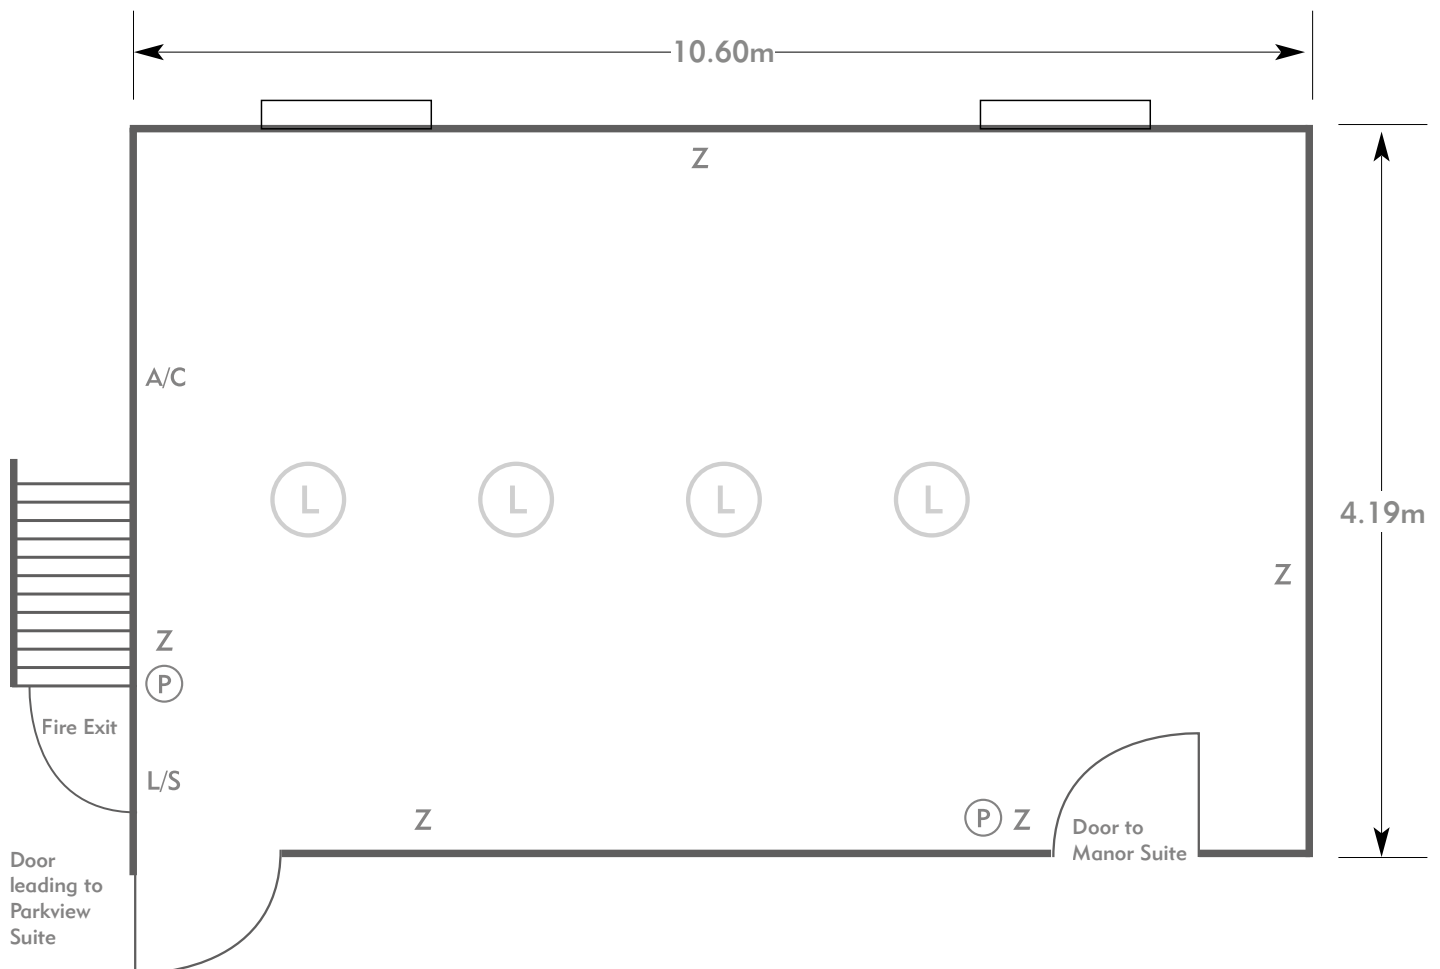

PENNYHILL PARK

The Lainston Suite

PENNYHILL PARK
AN EXCLUSIVE HOTEL & SPA

KEY:

- Z = 13 Amp Sockets
- 32A = 32 AMP Single Phase
- (P) = Phone Point
- I = ISDN line

- TV = T. V. Socket
- L/S = Light Switch
- (C) (L) = Chandelier / Ceiling light
- ≡ = Screen
- A/C = Heating / Aircon

Diagrams are not to scale, layouts are representative.

To book your meeting or event,
call **01276 478476** or email
groupsales@exclusive.co.uk

PENNYHILL PARK

The Lainston Suite

Room plan: Boardroom

Capacity: 12 people

PENNYHILL PARK

AN EXCLUSIVE HOTEL & SPA

KEY:

- Z = 13 Amp Sockets
- 32A = 32 AMP Single Phase
- (P) = Phone Point
- I = ISDN line

- TV = T. V. Socket
- L/S = Light Switch
- (C) (L) = Chandelier / Ceiling light
- ≡ = Screen
- A/C = Heating / Aircon