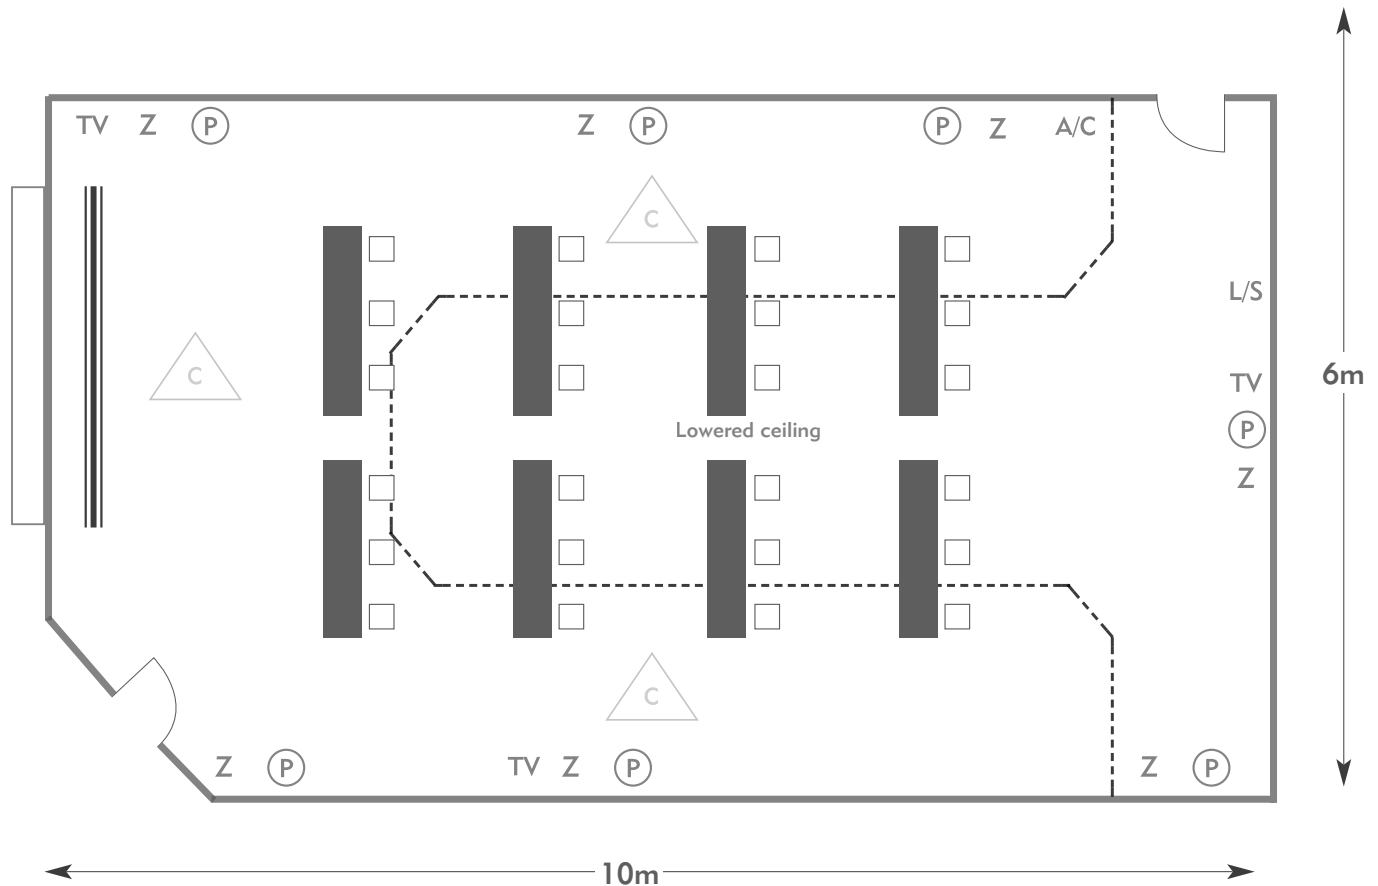

PENNYHILL PARK

The Kensington Suite

Room plan: Classroom

Capacity: 24 people

PENNYHILL PARK
AN EXCLUSIVE HOTEL & SPA

KEY:

Z = 13 Amp Sockets

32A = 32 AMP Single Phase

(P) = Phone Point

I = ISDN line

TV = T. V. Socket

L/S = Light Switch

(C) (L) = Chandelier / Ceiling light

≡ = Screen

A/C = Heating / Aircon

Diagrams are not to scale, layouts are representative.

To book your meeting or event,
call **01276 478476** or email
groupsales@exclusive.co.uk