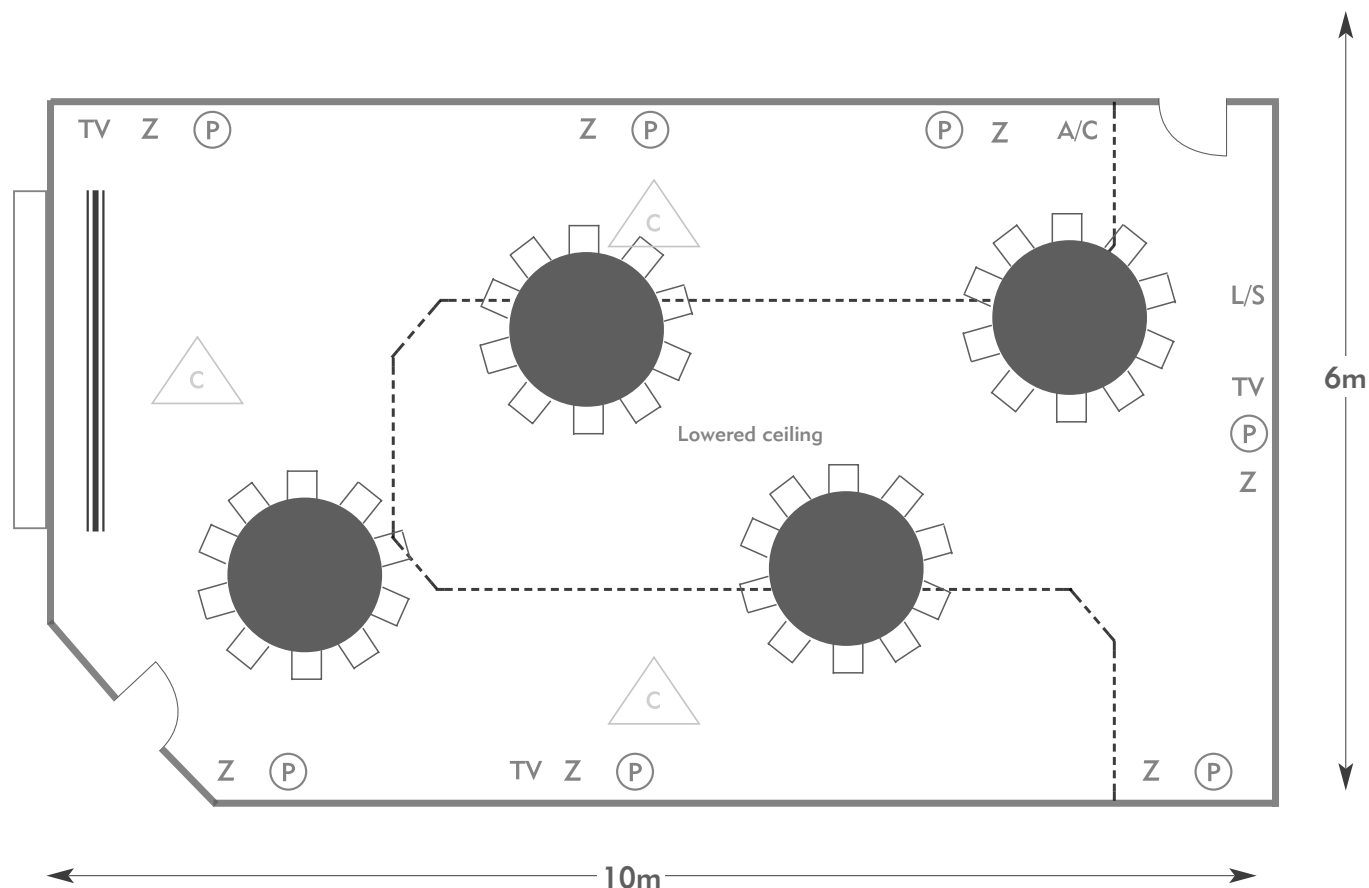

(P) = Phone Point

I = ISDN line

TV = T. V. Socket

L/S = Light Switch

(C) (L) = Chandelier / Ceiling light

≡ = Screen

A/C = Heating / Aircon

Diagrams are not to scale, layouts are representative.

KEY:

- Z = 13 Amp Sockets
- 32A = 32 AMP Single Phase
- (P) = Phone Point
- I = ISDN line

- TV = T. V. Socket
- L/S = Light Switch
- (C) (L) = Chandelier / Ceiling light
- ≡ = Screen
- A/C = Heating / Aircon