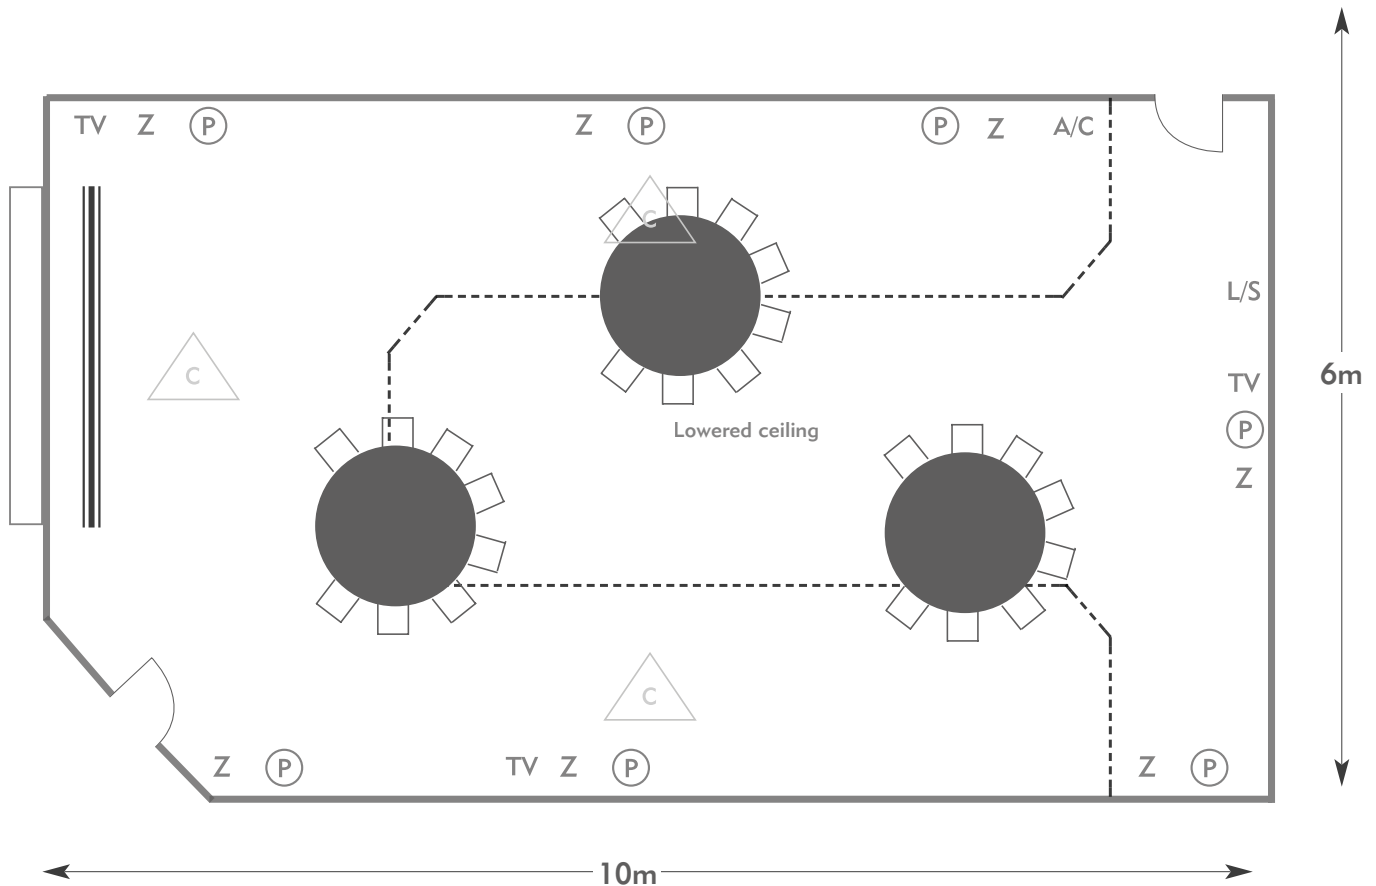

PENNYHILL PARK

The Kensington Suite

Room plan: Cabaret

Capacity: 24 people

PENNYHILL PARK
AN EXCLUSIVE HOTEL & SPA

KEY:

Z = 13 Amp Sockets

32A = 32 AMP Single Phase

(P) = Phone Point

I = ISDN line

TV = T. V. Socket

L/S = Light Switch

(C) (L) = Chandelier / Ceiling light

≡ = Screen

A/C = Heating / Aircon

Diagrams are not to scale, layouts are representative.