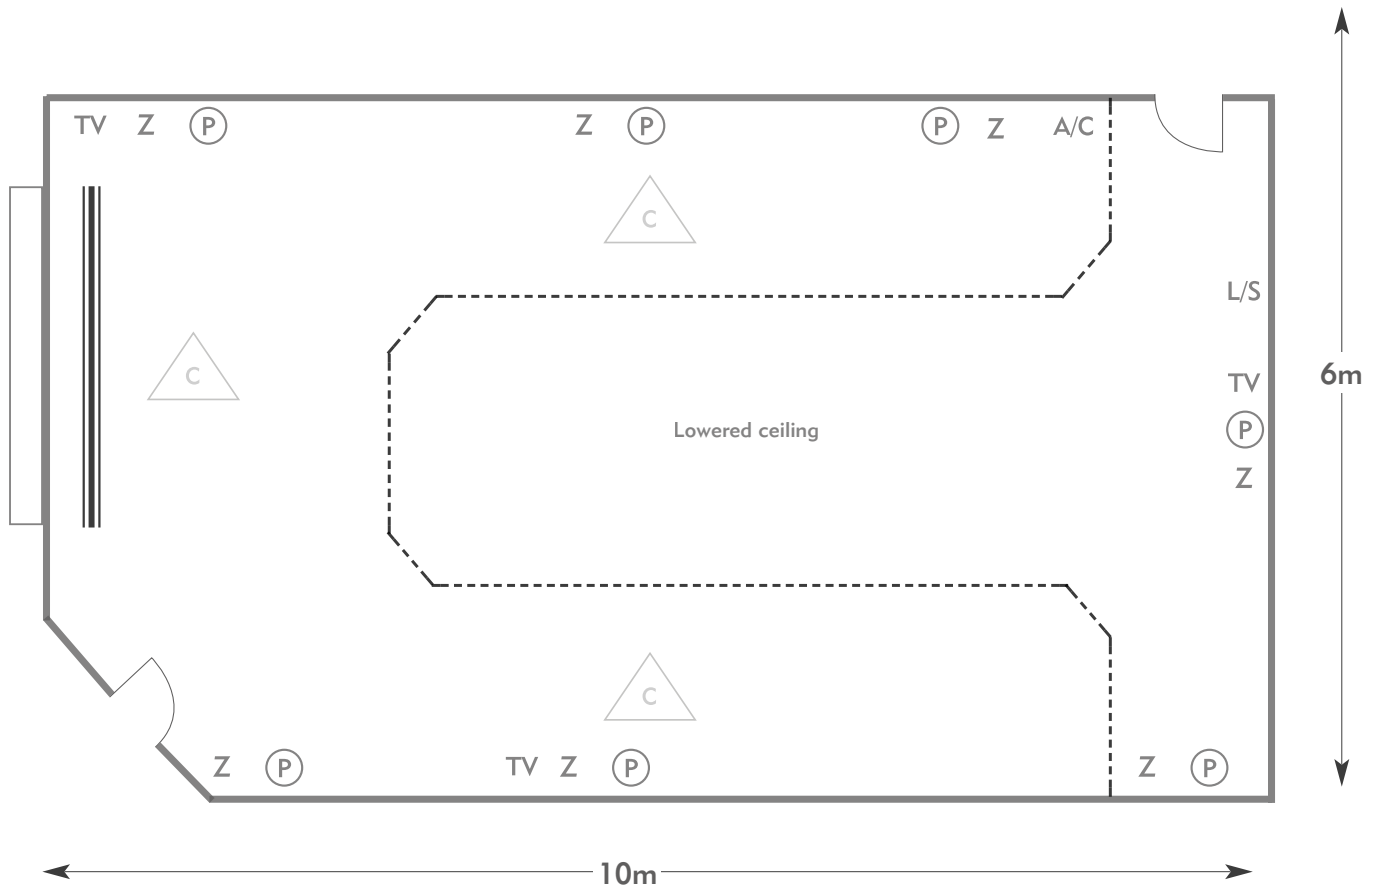

PENNYHILL PARK

The Kensington Suite

PENNYHILL PARK
AN EXCLUSIVE HOTEL & SPA

KEY:

- Z = 13 Amp Sockets
- 32A = 32 AMP Single Phase
- (P) = Phone Point
- I = ISDN line

- TV = T. V. Socket
- L/S = Light Switch
- (C) (L) = Chandelier / Ceiling light
- ≡ = Screen
- A/C = Heating / Aircon

PENNYHILL PARK
AN EXCLUSIVE HOTEL & SPA

KEY:

- Z = 13 Amp Sockets
- 32A = 32 AMP Single Phase
- (P) = Phone Point
- I = ISDN line

- TV = T. V. Socket
- L/S = Light Switch
- (C) (L) = Chandelier / Ceiling light
- ≡ = Screen
- A/C = Heating / Aircon