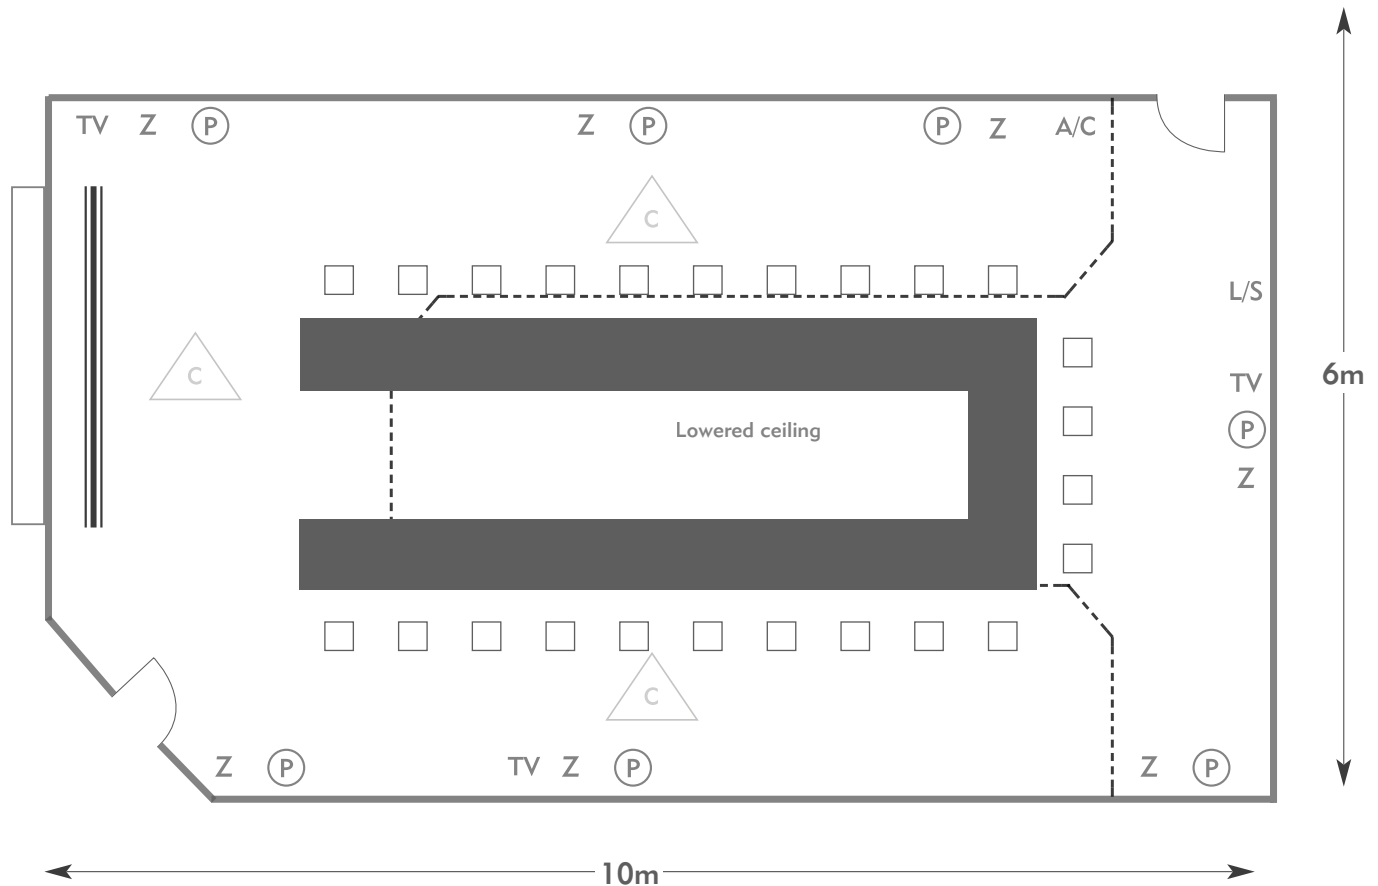

PENNYHILL PARK

The Kensington Suite

Room plan: U-shape

Capacity: 24 people

PENNYHILL PARK
AN EXCLUSIVE HOTEL & SPA

KEY:

- Z = 13 Amp Sockets
- 32A = 32 AMP Single Phase
- (P) = Phone Point
- I = ISDN line

- TV = T. V. Socket
- L/S = Light Switch
- (C) (L) = Chandelier / Ceiling light
- ≡ = Screen
- A/C = Heating / Aircon

Diagrams are not to scale, layouts are representative.

To book your meeting or event,
call **01276 478476** or email
groupsales@exclusive.co.uk