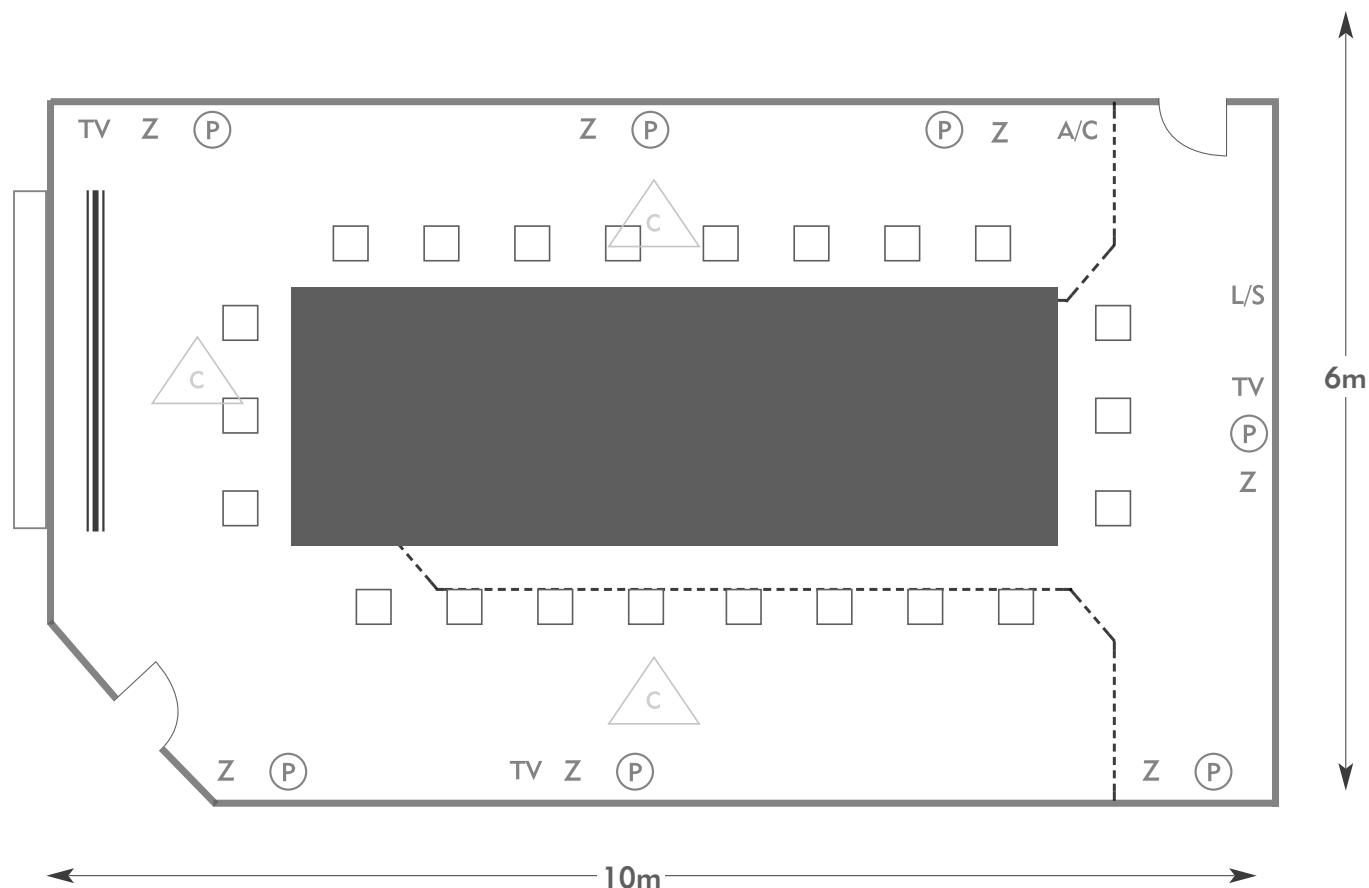

PENNYHILL PARK

AN EXCLUSIVE HOTEL & SPA

KEY:

- Z = 13 Amp Sockets
- 32A = 32 AMP Single Phase
- (P) = Phone Point
- I = ISDN line

- TV = T. V. Socket
- L/S = Light Switch
- (C) (L) = Chandelier / Ceiling light
- ≡ = Screen
- A/C = Heating / Aircon