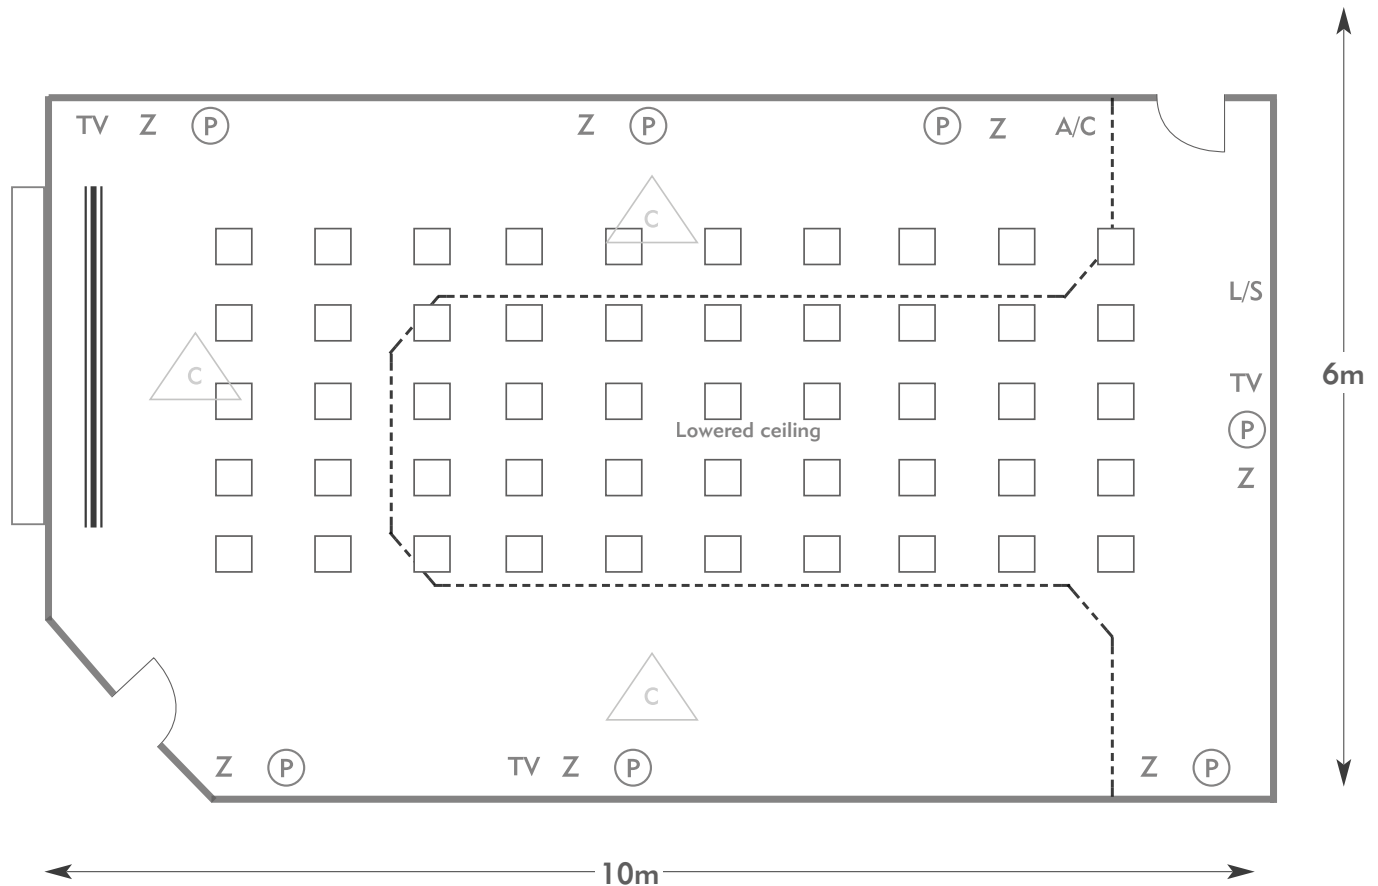

PENNYHILL PARK

The Kensington Suite

PENNYHILL PARK
AN EXCLUSIVE HOTEL & SPA

KEY:

- Z = 13 Amp Sockets
- 32A = 32 AMP Single Phase
- (P) = Phone Point
- I = ISDN line

- TV = T. V. Socket
- L/S = Light Switch
- (C) (L) = Chandelier / Ceiling light
- ≡ = Screen
- A/C = Heating / Aircon

PENNYHILL PARK
AN EXCLUSIVE HOTEL & SPA

KEY:

- Z = 13 Amp Sockets
- 32A = 32 AMP Single Phase
- (P) = Phone Point
- I = ISDN line

- TV = T. V. Socket
- L/S = Light Switch
- (C) (L) = Chandelier / Ceiling light
- ≡ = Screen
- A/C = Heating / Aircon