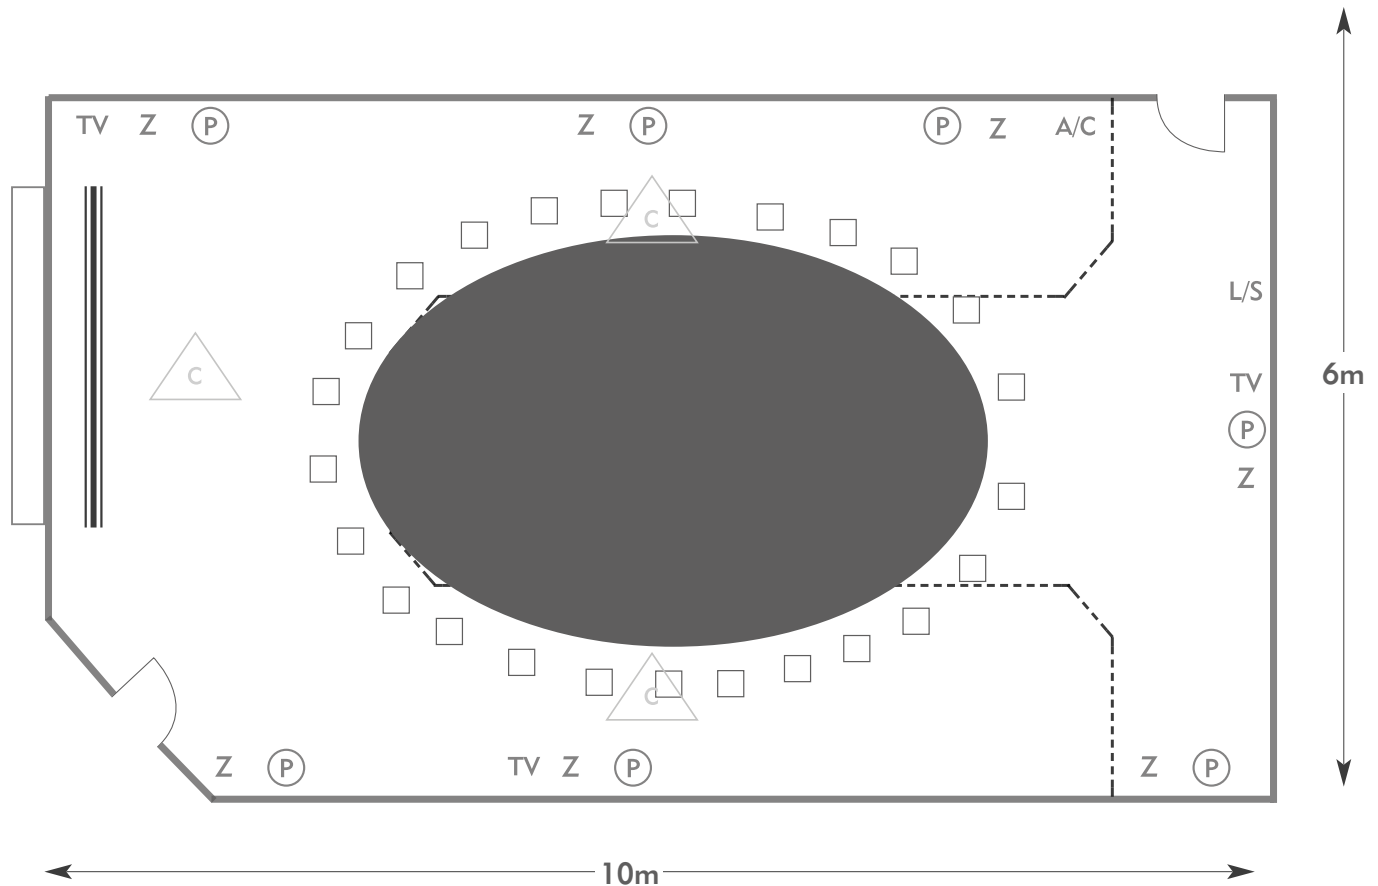

PENNYHILL PARK

The Kensington Suite

Room plan: Oval
Capacity: 26 people

PENNYHILL PARK
AN EXCLUSIVE HOTEL & SPA

KEY:

- Z = 13 Amp Sockets
- 32A = 32 AMP Single Phase
- (P) = Phone Point
- I = ISDN line

- TV = T. V. Socket
- L/S = Light Switch
- (C) (L) = Chandelier / Ceiling light
- ≡ = Screen
- A/C = Heating / Aircon

Diagrams are not to scale, layouts are representative.

To book your meeting or event,
call **01276 478476** or email
groupsales@exclusive.co.uk